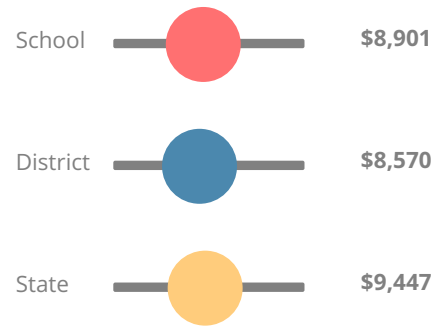

School Wide

D

68.1

Year	Lamar County High School
2018	D
2017	C
2016	C
2015	C
2014	D

Grade conversion	
A	90 - 100
B	80 - 89.9
C	70 - 79.9
D	60 - 69.9
F	0 - 59.9

CCRPI Single Score

Student Mobility Rate

13.6%

School Climate Star Rating

Financial Efficiency Star Rating

Per Pupil Expenditures

Race/Ethnicity

- Asian/Pacific Islander
- American Indian/Alaskan
- Black
- Hispanic
- Multi-racial
- White

Economically Disadvantaged (ED)