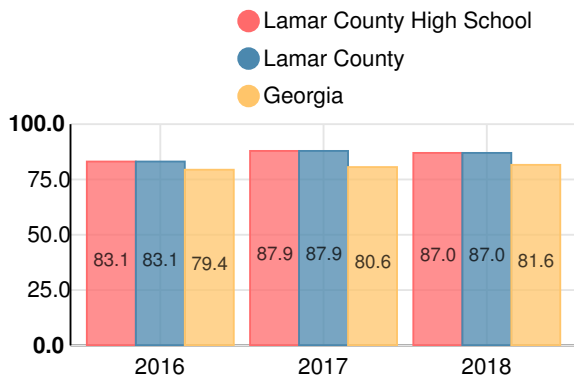

Indicator	2018
Content Mastery	53.4
Progress	86.1
Closing Gaps	37.5
Readiness	62.9
Graduation Rate	86.8
CCRPI Score	68.1

American Literature & Composition

Percent of students scoring in each performance level on 2018 Georgia Milestones

Coordinate Algebra/Algebra I

Percent of students scoring in each performance level on 2018 Georgia Milestones

Biology

Percent of students scoring in each performance level on 2018 Georgia Milestones

US History

Percent of students scoring in each performance level on 2018 Georgia Milestones

College & Career Readiness

Percent of 12th grade students who are college and career ready

Accelerated Course Taking

Percent of high school graduates earning high school credit for accelerated enrollment

Four-Year Graduation Rate

College Enrollment Rate