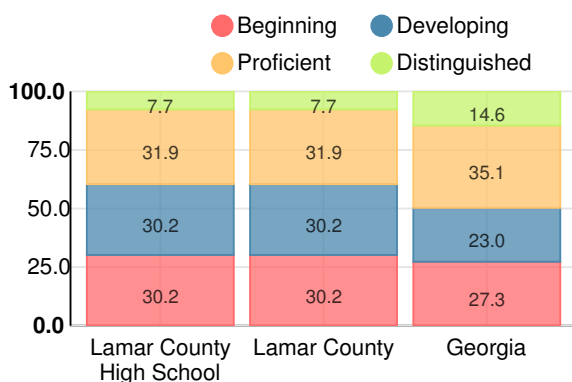

School Climate Star Rating

Financial Efficiency Star Rating

Per Pupil Expenditures

Race/Ethnicity

- Asian/Pacific Islander
- American Indian/Alaskan
- Black
- Hispanic
- Multi-racial
- White

Economically Disadvantaged (ED)

- ED
- Not ED

Students with Disability (SWD)

- SWD
- Not SWD

English Language Learners (ELL)

- ELL
- Not ELL

High School

CCRPI Score

Lamar County High School

Indicator	2018
Content Mastery	53.4
Progress	86.1
Closing Gaps	37.5
Readiness	62.9
Graduation Rate	86.8
CCRPI Score	68.1

American Literature & Composition

Percent of students scoring in each performance level on 2018 Georgia Milestones

Coordinate Algebra/Algebra I

Percent of students scoring in each performance level on 2018 Georgia Milestones

Biology

Percent of students scoring in each performance level on 2018 Georgia Milestones

US History