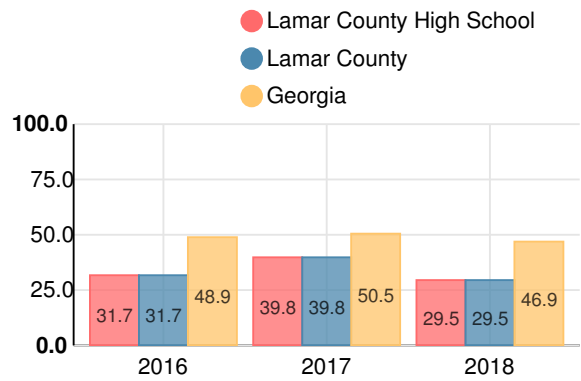

Coordinate Algebra/Algebra I

Percent of students scoring in each performance level on 2018 Georgia Milestones

Biology

Percent of students scoring in each performance level on 2018 Georgia Milestones

US History

Percent of students scoring in each performance level on 2018 Georgia Milestones

College & Career Readiness

Percent of 12th grade students who are college and career ready

Accelerated Course Taking

Percent of high school graduates earning high school credit for accelerated enrollment