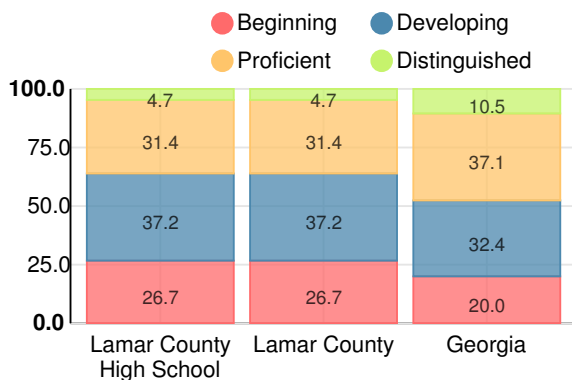

School Climate Star Rating

Financial Efficiency Star Rating

Per Pupil Expenditures

Race/Ethnicity

- Asian/Pacific Islander
- American Indian/Alaskan
- Black
- Hispanic
- Multi-racial
- White

Economically Disadvantaged (ED)

- ED
- Not ED

Students with Disability (SWD)

- SWD
- Not SWD

English Language Learners (ELL)

- ELL
- Not ELL

High School

CCRPI Score

Lamar County High School

Indicator	2018
Content Mastery	53.4
Progress	86.1
Closing Gaps	37.5
Readiness	62.9
Graduation Rate	86.8
CCRPI Score	68.1

American Literature & Composition

Percent of students scoring in each performance level on 2018 Georgia Milestones

Coordinate Algebra/Algebra I

Percent of students scoring in each performance level on 2018 Georgia Milestones

Biology

Percent of students scoring in each performance level on 2018 Georgia Milestones

US History