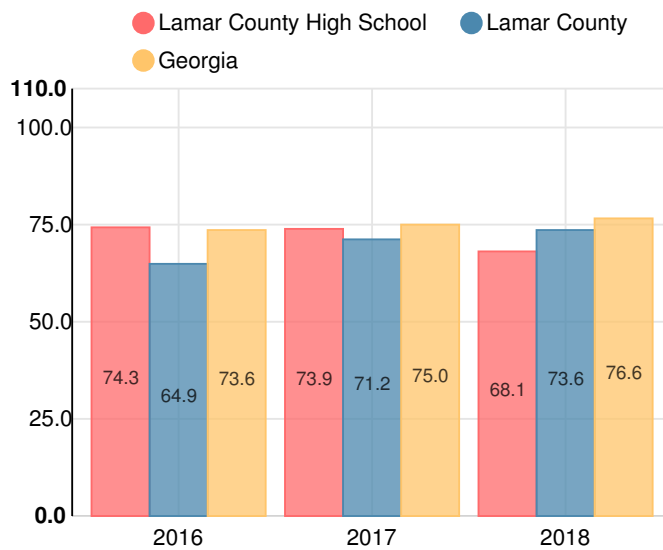

Performance Snapshot

- Lamar County High School's **overall performance is higher than 37% of schools in the state** and is lower than its district.
- Its students' **academic growth is higher than 65% of schools in the state**.
- Its four-year graduation rate is 87.0%**, which is higher than 47% of high schools.
- 48.9% of graduates are college and career ready**.

School Wide

D

68.1

Year	Lamar County High School
2018	D
2017	C
2016	C
2015	C
2014	D

Grade conversion	
A	90 - 100
B	80 - 89.9
C	70 - 79.9
D	60 - 69.9
F	0 - 59.9

CCRPI Single Score

Student Mobility Rate

13.6%

School Climate Star Rating

Financial Efficiency Star Rating

Per Pupil Expenditures

Race/Ethnicity

- Asian/Pacific Islander
- American Indian/Alaskan
- Black
- Hispanic
- Multi-racial
- White

Economically Disadvantaged (ED)