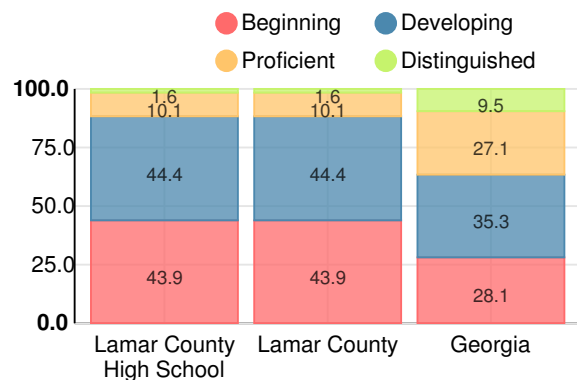

School Climate Star Rating

Financial Efficiency Star Rating

Per Pupil Expenditures

Race/Ethnicity

- Asian/Pacific Islander
- American Indian/Alaskan
- Black
- Hispanic
- Multi-racial
- White

Economically Disadvantaged (ED)

- ED
- Not ED

Students with Disability (SWD)

- SWD
- Not SWD

English Language Learners (ELL)

- ELL
- Not ELL

High School

CCRPI Score

Lamar County High School

Indicator	2018
Content Mastery	53.4
Progress	86.1
Closing Gaps	37.5
Readiness	62.9
Graduation Rate	86.8
CCRPI Score	68.1

American Literature & Composition

Percent of students scoring in each performance level on 2018 Georgia Milestones

Coordinate Algebra/Algebra I

Percent of students scoring in each performance level on 2018 Georgia Milestones

Biology

Percent of students scoring in each performance level on 2018 Georgia Milestones

US History