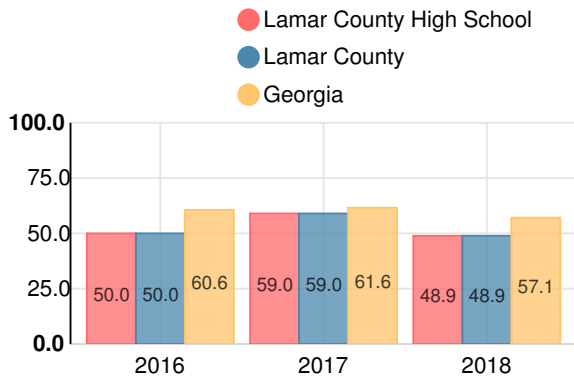

College & Career Readiness

Percent of 12th grade students who are college and career ready