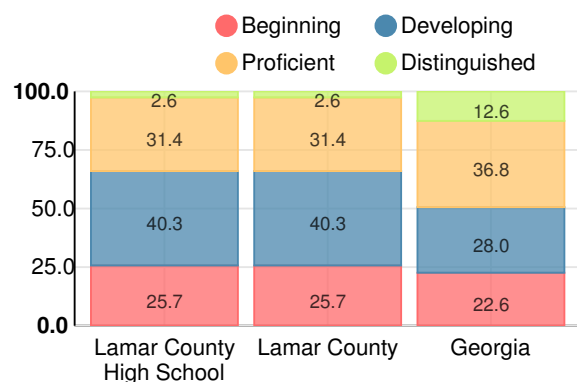

School Climate Star Rating

Financial Efficiency Star Rating

Per Pupil Expenditures

Race/Ethnicity

- Asian/Pacific Islander
- American Indian/Alaskan
- Black
- Hispanic
- Multi-racial
- White

Economically Disadvantaged (ED)

Indicator	2018
Content Mastery	53.4
Progress	86.1
Closing Gaps	37.5
Readiness	62.9
Graduation Rate	86.8
CCRPI Score	68.1

American Literature & Composition

Percent of students scoring in each performance level on 2018 Georgia Milestones

Coordinate Algebra/Algebra I

Percent of students scoring in each performance level on 2018 Georgia Milestones

Biology

Percent of students scoring in each performance level on 2018 Georgia Milestones

US History

Percent of students scoring in each performance level on 2018 Georgia Milestones

College & Career Readiness

Percent of 12th grade students who are college and career ready

Accelerated Course Taking

Percent of high school graduates earning high school credit for accelerated enrollment