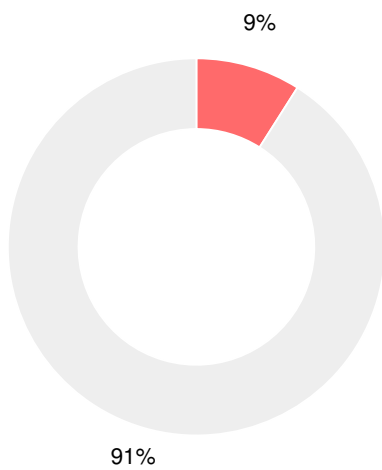

Students with Disability (SWD)

- SWD
- Not SWD