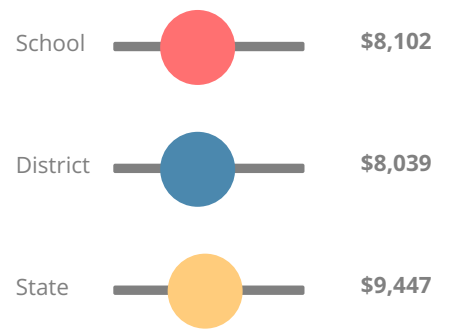

### CCRPI Single Score

Student Mobility Rate

10.8%

School Climate Star Rating

Financial Efficiency Star Rating

Per Pupil Expenditures

Race/Ethnicity

- Asian/Pacific Islander
- American Indian/Alaskan
- Black
- Hispanic
- Multi-racial
- White