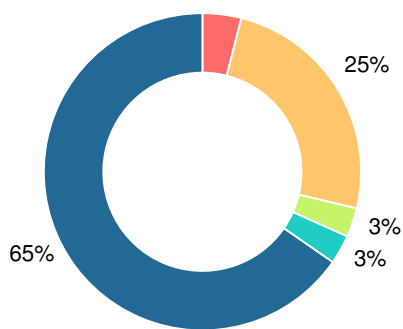

### CCRPI Single Score

Student Mobility Rate

10.8%

School Climate Star Rating

Financial Efficiency Star Rating

Per Pupil Expenditures

Race/Ethnicity

- Asian/Pacific Islander
- American Indian/Alaskan
- Black
- Hispanic
- Multi-racial
- White