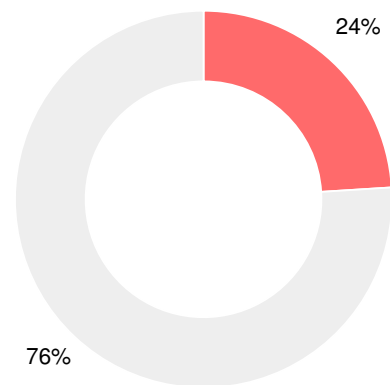

Economically Disadvantaged (ED)

- ED
- Not ED