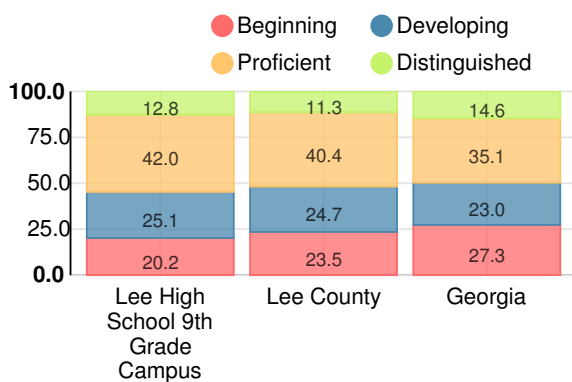

### CCRPI Single Score

Student Mobility Rate

10.8%

School Climate Star Rating

Financial Efficiency Star Rating

Per Pupil Expenditures

Race/Ethnicity

- Asian/Pacific Islander
- American Indian/Alaskan
- Black
- Hispanic
- Multi-racial
- White

### American Literature & Composition

Percent of students scoring in each performance level on 2018 Georgia Milestones

### Coordinate Algebra/Algebra I

Percent of students scoring in each performance level on 2018 Georgia Milestones

### Biology

Percent of students scoring in each performance level on 2018 Georgia Milestones