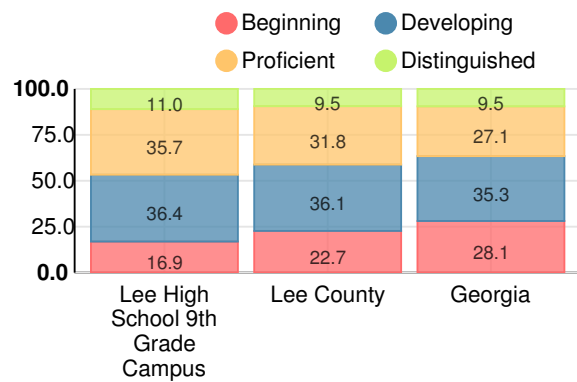

## CCRPI Score

### Lee High School 9th Grade Campus

Indicator	2018
Content Mastery	80.2
Progress	90.0
Closing Gaps	37.5
Readiness	83.0
Graduation Rate	n/a
<b>CCRPI Score</b>	<b>79.1</b>

### American Literature & Composition

Percent of students scoring in each performance level on 2018 Georgia Milestones

### Coordinate Algebra/Algebra I

Percent of students scoring in each performance level on 2018 Georgia Milestones