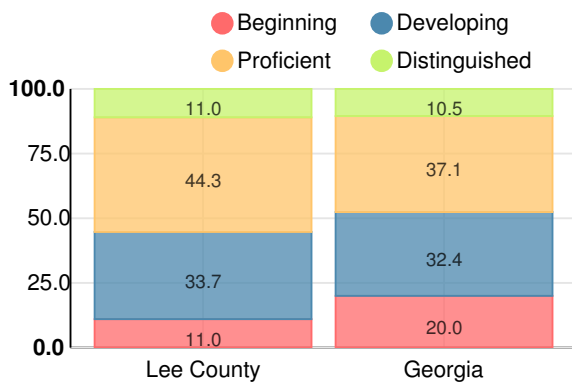

High School

CCRPI Score

Lee High School 9th Grade Campus

Indicator	2018
Content Mastery	80.2
Progress	90.0
Closing Gaps	37.5
Readiness	83.0
Graduation Rate	n/a
CCRPI Score	79.1

American Literature & Composition

Percent of students scoring in each performance level on 2018 Georgia Milestones