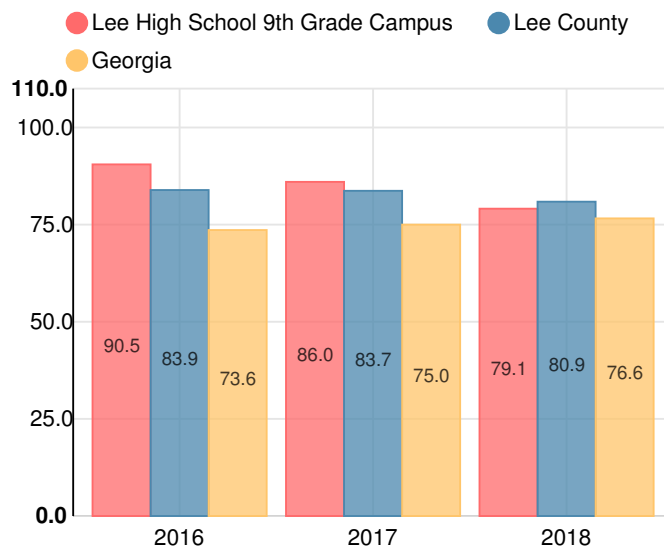

Lee High School 9th Grade Campus

370 Leslie Hwy, Leesburg, GA 31763

(229)903-3590

Grades: 8-11

Enrollment: 472 students

Note: For information on educator qualifications and other federal reporting requirements, [click here](#). Discipline data are available in the [K-12 Student Discipline Dashboard](#).

Performance Snapshot

- Lee High School 9th Grade Campus's **overall performance is higher than 71% of schools in the state** and is similar to its district.
- Its students' **academic growth is higher than 79% of schools in the state** and lower than its district.
- **100.0% of its 8th grade students are reading at or above the grade level target.**

School Wide

C
79.1

Year	Lee High School 9th Grade Campus
2018	C
2017	B
2016	A
2015	B
2014	B

Grade conversion	
A	90 - 100
B	80 - 89.9
C	70 - 79.9
D	60 - 69.9
F	0 - 59.9

CCRPI Single Score