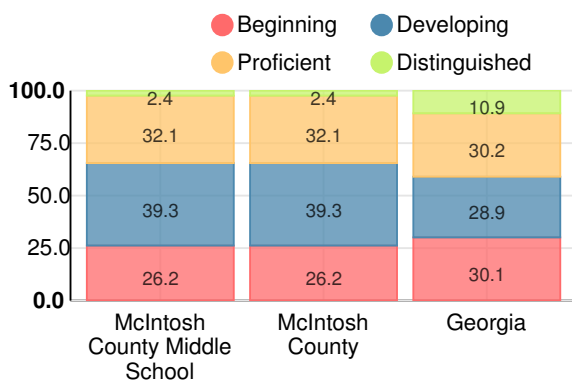

School Climate Star Rating

Financial Efficiency Star Rating

Per Pupil Expenditures

Race/Ethnicity

- Asian/Pacific Islander
- American Indian/Alaskan
- Black
- Hispanic
- Multi-racial
- White

Economically Disadvantaged (ED)

- ED
- Not ED

Students with Disability (SWD)

- SWD
- Not SWD

English Language Learners (ELL)

- ELL
- Not ELL

Middle School

CCRPI Score

McIntosh County Middle School

Indicator	2018
Content Mastery	50.7
Progress	62.1
Closing Gaps	50.0
Readiness	75.4
CCRPI Score	59.5

English

Percent of students scoring in each performance level on 2018 Georgia Milestones for middle school grades

Mathematics

Percent of students scoring in each performance level on 2018 Georgia Milestones for middle school grades

Science

Percent of students scoring in each performance level on 2018 Georgia Milestones for middle school grades