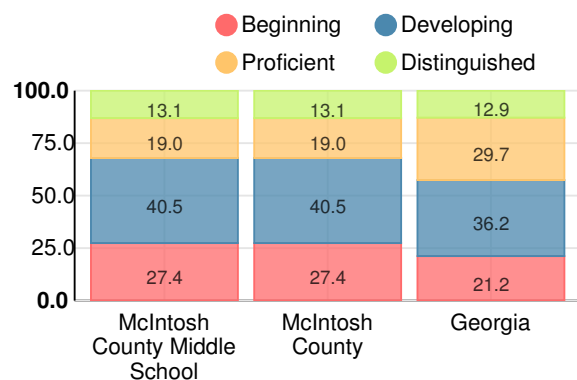

School Climate Star Rating

Financial Efficiency Star Rating

Per Pupil Expenditures

Race/Ethnicity

- Asian/Pacific Islander
- American Indian/Alaskan
- Black
- Hispanic
- Multi-racial
- White

Economically Disadvantaged (ED)

Indicator	2018
Content Mastery	50.7
Progress	62.1
Closing Gaps	50.0
Readiness	75.4
CCRPI Score	59.5

English

Percent of students scoring in each performance level on 2018 Georgia Milestones for middle school grades

Mathematics

Percent of students scoring in each performance level on 2018 Georgia Milestones for middle school grades

Science

Percent of students scoring in each performance level on 2018 Georgia Milestones for middle school grades

Social Studies

Percent of students scoring in each performance level on 2018 Georgia Milestones for middle school grades

Reading at or above the Grade Level Target (8th Grade)

Percent of students in grade 8 achieving Lexile measure greater than 1097