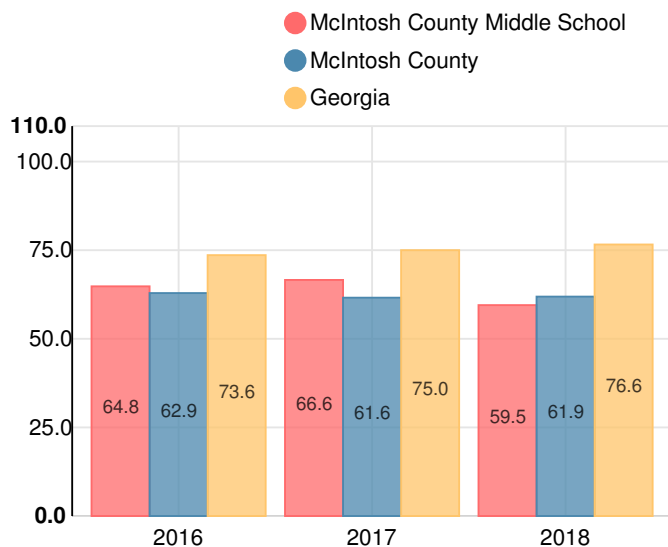

Performance Snapshot

- McIntosh County Middle School's **overall performance is higher than 14% of schools in the state** and is lower than its district.
- Its students' **academic growth is higher than 4% of schools in the state**.
- **44.9% of its 8th grade students are reading at or above the grade level target**.

School Wide

F

59.5

Year	McIntosh County Middle School
2018	F
2017	D
2016	D
2015	C
2014	C

Grade conversion	
A	90 - 100
B	80 - 89.9
C	70 - 79.9
D	60 - 69.9
F	0 - 59.9

CCRPI Single Score

Student Mobility Rate

16.9%

School Climate Star Rating

Financial Efficiency Star Rating

Per Pupil Expenditures

Race/Ethnicity

- Asian/Pacific Islander
- American Indian/Alaskan
- Black
- Hispanic
- Multi-racial
- White

Economically Disadvantaged (ED)