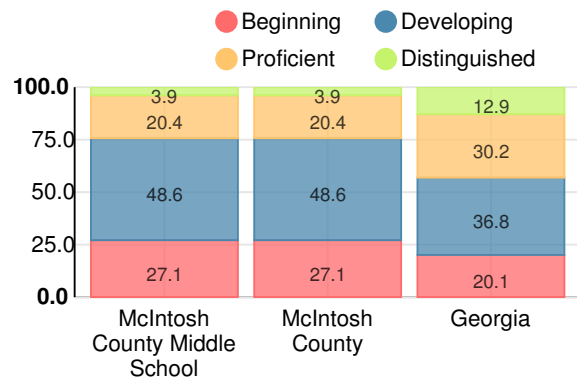

School Climate Star Rating

Financial Efficiency Star Rating

Per Pupil Expenditures

Race/Ethnicity

- Asian/Pacific Islander
- American Indian/Alaskan
- Black
- Hispanic
- Multi-racial
- White

Economically Disadvantaged (ED)

Indicator	2018
Content Mastery	50.7
Progress	62.1
Closing Gaps	50.0
Readiness	75.4
CCRPI Score	59.5

English

Percent of students scoring in each performance level on 2018 Georgia Milestones for middle school grades

Mathematics

Percent of students scoring in each performance level on 2018 Georgia Milestones for middle school grades

Science

Percent of students scoring in each performance level on 2018 Georgia Milestones for middle school grades