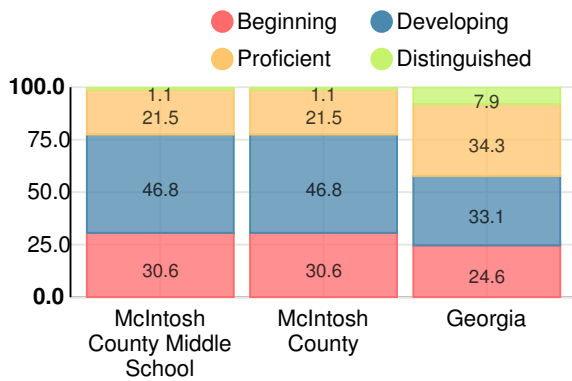

Performance Snapshot

- McIntosh County Middle School's **overall performance is higher than 14% of schools in the state** and is lower than its district.
- Its students' **academic growth is higher than 4% of schools in the state**.
- **44.9% of its 8th grade students are reading at or above the grade level target**.

School Climate Star Rating

Financial Efficiency Star Rating

Per Pupil Expenditures

Race/Ethnicity

- Asian/Pacific Islander
- American Indian/Alaskan
- Black
- Hispanic
- Multi-racial
- White

Economically Disadvantaged (ED)

- ED
- Not ED

Students with Disability (SWD)

- SWD
- Not SWD

English Language Learners (ELL)

- ELL
- Not ELL

Middle School

CCRPI Score

McIntosh County Middle School

Indicator	2018
Content Mastery	50.7
Progress	62.1
Closing Gaps	50.0
Readiness	75.4
CCRPI Score	59.5

English

Percent of students scoring in each performance level on 2018 Georgia Milestones for middle school grades