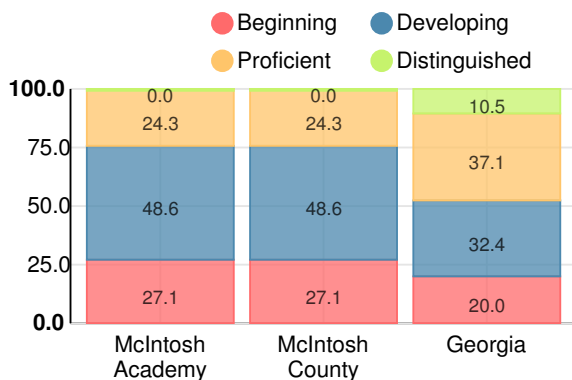

Performance Snapshot

- McIntosh Academy's **overall performance is higher than 46% of schools in the state** and is higher than its district.
- Its students' **academic growth is higher than 93% of schools in the state**.
- Its **four-year graduation rate is 77.2%**, which is higher than 17% of high schools.
- **67.8% of graduates are college and career ready**.

Financial Efficiency Star Rating

Per Pupil Expenditures

Race/Ethnicity

- Asian/Pacific Islander
- American Indian/Alaskan
- Black
- Hispanic
- Multi-racial
- White

Economically Disadvantaged (ED)

- ED
- Not ED

Students with Disability (SWD)

- SWD
- Not SWD

English Language Learners (ELL)

- ELL
- Not ELL

High School

CCRPI Score

McIntosh Academy

Indicator	2018
Content Mastery	48.3
Progress	95.5
Closing Gaps	52.6
Readiness	72.7
Graduation Rate	77.4
CCRPI Score	70.9

American Literature & Composition

Percent of students scoring in each performance level on 2018 Georgia Milestones

Coordinate Algebra/Algebra I

Percent of students scoring in each performance level on 2018 Georgia Milestones