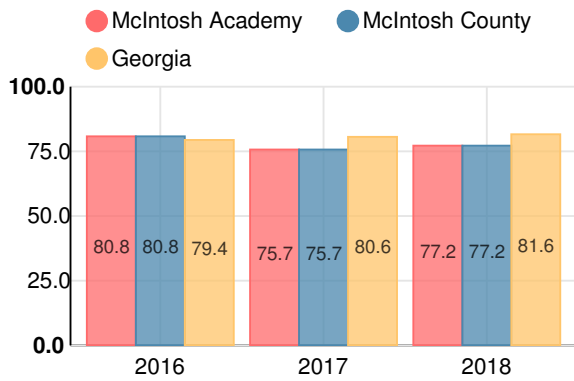

Performance Snapshot

- McIntosh Academy's **overall performance is higher than 46% of schools in the state** and is higher than its district.
- Its students' **academic growth is higher than 93% of schools in the state**.
- Its **four-year graduation rate is 77.2%**, which is higher than 17% of high schools.
- **67.8% of graduates are college and career ready**.

American Literature & Composition

Percent of students scoring in each performance level on 2018 Georgia Milestones

Coordinate Algebra/Algebra I

Percent of students scoring in each performance level on 2018 Georgia Milestones

Biology

Percent of students scoring in each performance level on 2018 Georgia Milestones

US History

Percent of students scoring in each performance level on 2018 Georgia Milestones

College & Career Readiness

Percent of 12th grade students who are college and career ready

Accelerated Course Taking

Percent of high school graduates earning high school credit for accelerated enrollment

Four-Year Graduation Rate

College Enrollment Rate