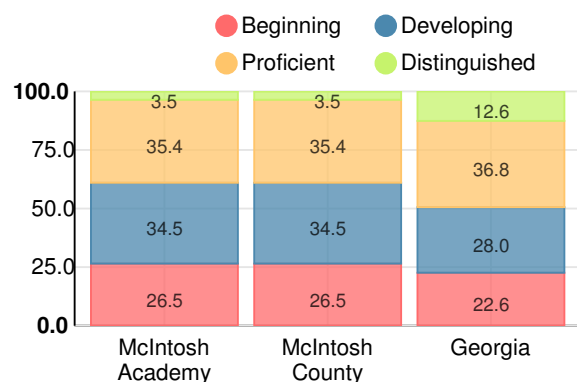

Financial Efficiency Star Rating

Per Pupil Expenditures

Race/Ethnicity

- Asian/Pacific Islander
- American Indian/Alaskan
- Black
- Hispanic
- Multi-racial
- White

Economically Disadvantaged (ED)

- ED
- Not ED

Students with Disability (SWD)

- SWD
- Not SWD

English Language Learners (ELL)

- ELL
- Not ELL

High School

CCRPI Score

McIntosh Academy

Indicator	2018
Content Mastery	48.3
Progress	95.5
Closing Gaps	52.6
Readiness	72.7
Graduation Rate	77.4
CCRPI Score	70.9

American Literature & Composition

Percent of students scoring in each performance level on 2018 Georgia Milestones

Coordinate Algebra/Algebra I

Percent of students scoring in each performance level on 2018 Georgia Milestones

Biology

Percent of students scoring in each performance level on 2018 Georgia Milestones

US History

Percent of students scoring in each performance level on 2018 Georgia Milestones

College & Career Readiness