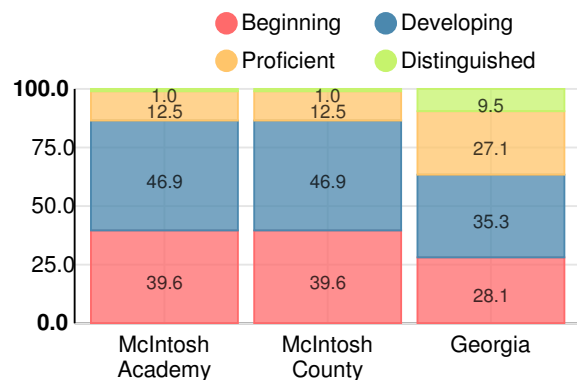

Performance Snapshot

- McIntosh Academy's **overall performance is higher than 46% of schools in the state** and is higher than its district.
- Its students' **academic growth is higher than 93% of schools in the state**.
- Its **four-year graduation rate is 77.2%**, which is higher than 17% of high schools.
- **67.8% of graduates are college and career ready**.

Financial Efficiency Star Rating

Per Pupil Expenditures

Race/Ethnicity

- Asian/Pacific Islander
- American Indian/Alaskan
- Black
- Hispanic
- Multi-racial
- White

Economically Disadvantaged (ED)

- ED
- Not ED

Students with Disability (SWD)

- SWD
- Not SWD

English Language Learners (ELL)

- ELL
- Not ELL

High School

CCRPI Score

McIntosh Academy

Indicator	2018
Content Mastery	48.3
Progress	95.5
Closing Gaps	52.6
Readiness	72.7
Graduation Rate	77.4
CCRPI Score	70.9

American Literature & Composition

Percent of students scoring in each performance level on 2018 Georgia Milestones

Coordinate Algebra/Algebra I

Percent of students scoring in each performance level on 2018 Georgia Milestones