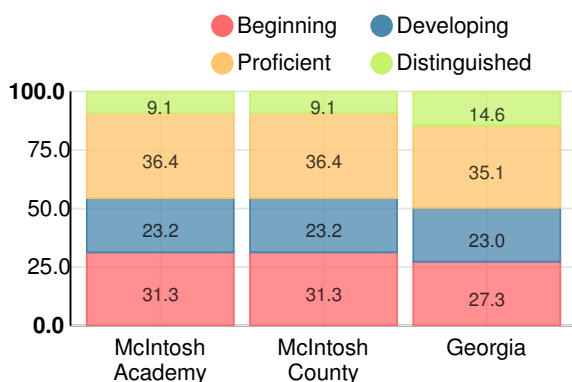

Financial Efficiency Star Rating

Per Pupil Expenditures

Race/Ethnicity

- Asian/Pacific Islander
- American Indian/Alaskan
- Black
- Hispanic
- Multi-racial
- White

Economically Disadvantaged (ED)

- ED
- Not ED

Students with Disability (SWD)

- SWD
- Not SWD

English Language Learners (ELL)

- ELL
- Not ELL

High School

CCRPI Score

McIntosh Academy

Indicator	2018
Content Mastery	48.3
Progress	95.5
Closing Gaps	52.6
Readiness	72.7
Graduation Rate	77.4
CCRPI Score	70.9

American Literature & Composition

Percent of students scoring in each performance level on 2018 Georgia Milestones

Coordinate Algebra/Algebra I

Percent of students scoring in each performance level on 2018 Georgia Milestones

Biology

Percent of students scoring in each performance level on 2018 Georgia Milestones

US History

Percent of students scoring in each performance level on 2018 Georgia Milestones

College & Career Readiness