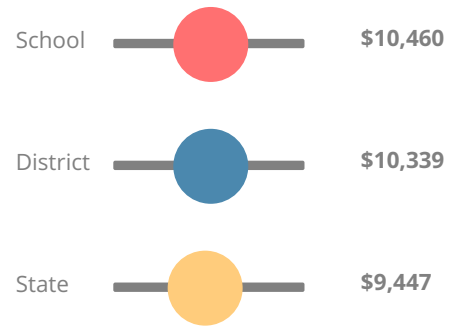

School Wide

C
70.9

Year	McIntosh Academy
2018	C
2017	C
2016	C
2015	B
2014	C

Grade conversion	
A	90 - 100
B	80 - 89.9
C	70 - 79.9
D	60 - 69.9
F	0 - 59.9

CCRPI Single Score

Student Mobility Rate

17.0%

School Climate Star Rating

Financial Efficiency Star Rating

Per Pupil Expenditures

Race/Ethnicity

- Asian/Pacific Islander
- American Indian/Alaskan
- Black
- Hispanic
- Multi-racial
- White

Economically Disadvantaged (ED)

- ED
- Not ED