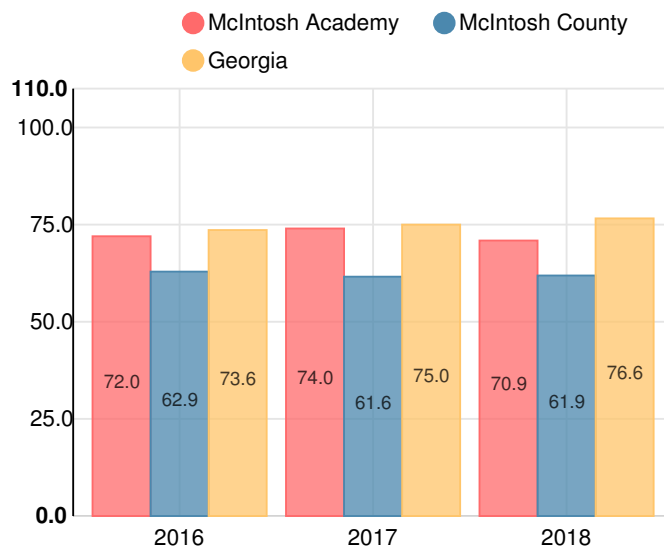

McIntosh Academy

 8945 US Highway 17, Darien, GA 31305

 (912)437-6691

 Grades: 9-12

 Enrollment: 401 students

Note: For information on educator qualifications and other federal reporting requirements, [click here](#). Discipline data are available in the [K-12 Student Discipline Dashboard](#).

Performance Snapshot

- McIntosh Academy's **overall performance is higher than 46% of schools in the state** and is higher than its district.
- Its students' **academic growth is higher than 93% of schools in the state**.
- Its **four-year graduation rate is 77.2%**, which is higher than 17% of high schools.
- **67.8% of graduates are college and career ready**.

School Wide

C
70.9

Year	McIntosh Academy
2018	C
2017	C
2016	C
2015	B
2014	C

Grade conversion	
A	90 - 100
B	80 - 89.9
C	70 - 79.9
D	60 - 69.9
F	0 - 59.9

CCRPI Single Score

Student Mobility Rate

17.0%

School Climate Star Rating