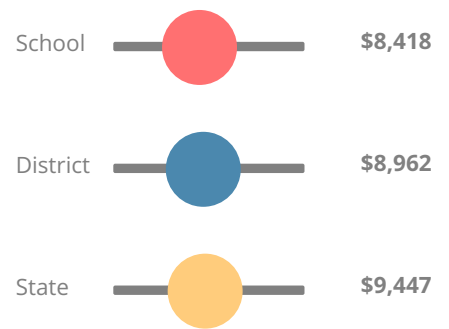

School Wide

F

56.1

Year	Indian Creek Middle School
2018	F
2017	D
2016	D
2015	D
2014	C

Grade conversion	
A	90 - 100
B	80 - 89.9
C	70 - 79.9
D	60 - 69.9
F	0 - 59.9

CCRPI Single Score

Student Mobility Rate

17.9%

School Climate Star Rating

Financial Efficiency Star Rating

Per Pupil Expenditures

Race/Ethnicity

- Asian/Pacific Islander
- American Indian/Alaskan
- Black
- Hispanic
- Multi-racial
- White

Economically Disadvantaged (ED)