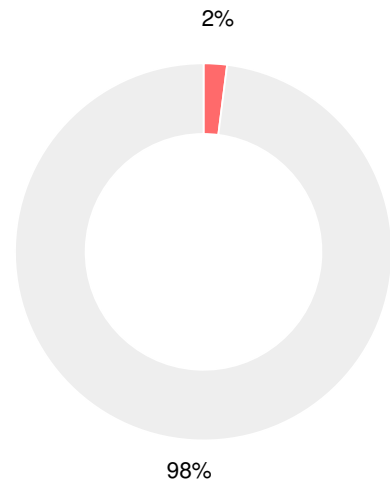

English Language Learners (ELL)

- ELL
- Not ELL