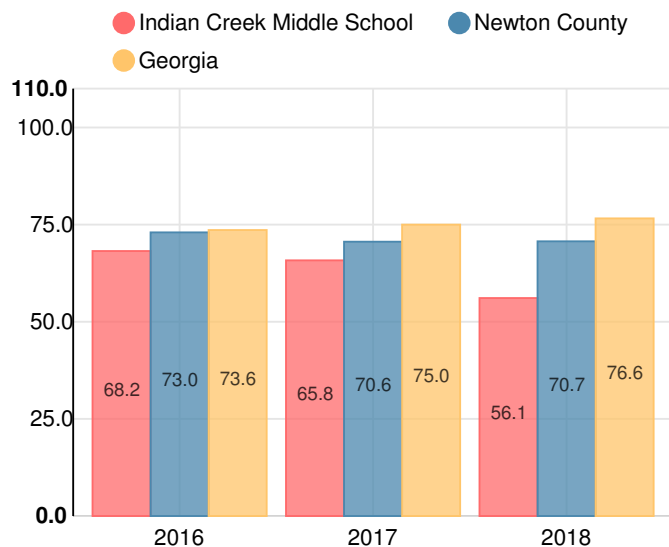

Performance Snapshot

- Indian Creek Middle School's **overall performance is higher than 9% of schools in the state** and is lower than its district.
- Its students' **academic growth is higher than 6% of schools in the state** and lower than its district.
- **56.4% of its 8th grade students are reading at or above the grade level target.**

School Wide

F

56.1

Year	Indian Creek Middle School
2018	F
2017	D
2016	D
2015	D
2014	C

Grade conversion	
A	90 - 100
B	80 - 89.9
C	70 - 79.9
D	60 - 69.9
F	0 - 59.9

CCRPI Single Score

Student Mobility Rate

17.9%

School Climate Star Rating

Financial Efficiency Star Rating

Per Pupil Expenditures

Race/Ethnicity

- Asian/Pacific Islander
- American Indian/Alaskan
- Black
- Hispanic
- Multi-racial
- White

Economically Disadvantaged (ED)