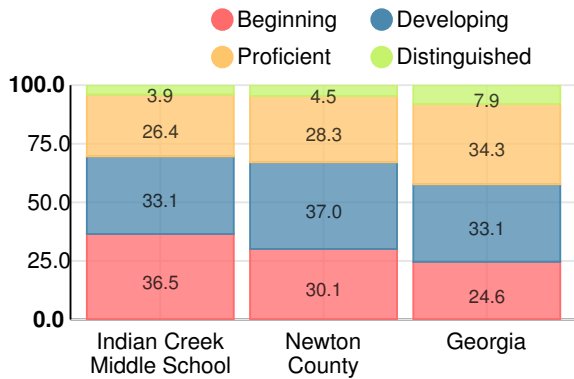

Performance Snapshot

- Indian Creek Middle School's **overall performance is higher than 9% of schools in the state** and is lower than its district.
- Its students' **academic growth is higher than 6% of schools in the state** and lower than its district.
- **56.4% of its 8th grade students are reading at or above the grade level target.**

School Climate Star Rating

Financial Efficiency Star Rating

Per Pupil Expenditures

Race/Ethnicity

- Asian/Pacific Islander
- American Indian/Alaskan
- Black
- Hispanic
- Multi-racial
- White

Economically Disadvantaged (ED)

- ED
- Not ED

Students with Disability (SWD)

- SWD
- Not SWD

English Language Learners (ELL)

- ELL
- Not ELL

Middle School

CCRPI Score

Indian Creek Middle School

Indicator	2018
Content Mastery	49.6
Progress	65.9
Closing Gaps	18.8
Readiness	76.7
CCRPI Score	56.1

English

Percent of students scoring in each performance level on 2018 Georgia Milestones for middle school grades