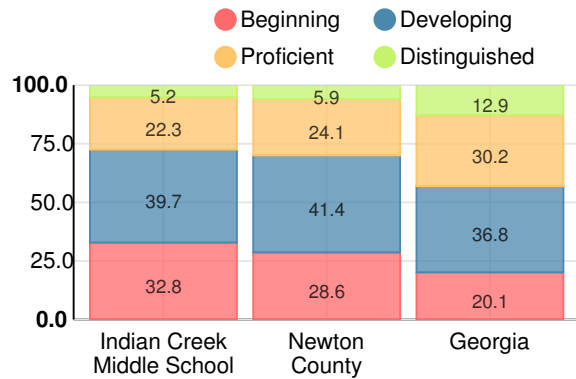

Performance Snapshot

- Indian Creek Middle School's **overall performance is higher than 9% of schools in the state** and is lower than its district.
- Its students' **academic growth is higher than 6% of schools in the state** and lower than its district.
- **56.4% of its 8th grade students are reading at or above the grade level target.**

School Climate Star Rating

Financial Efficiency Star Rating

Per Pupil Expenditures

Race/Ethnicity

- Asian/Pacific Islander
- American Indian/Alaskan
- Black
- Hispanic
- Multi-racial
- White

Economically Disadvantaged (ED)

Indicator	2018
Content Mastery	49.6
Progress	65.9
Closing Gaps	18.8
Readiness	76.7
CCRPI Score	56.1

English

Percent of students scoring in each performance level on 2018 Georgia Milestones for middle school grades

Mathematics

Percent of students scoring in each performance level on 2018 Georgia Milestones for middle school grades

Science

Percent of students scoring in each performance level on 2018 Georgia Milestones for middle school grades