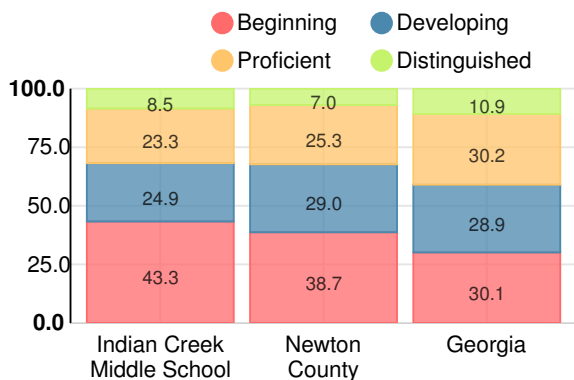

Performance Snapshot

- Indian Creek Middle School's **overall performance is higher than 9% of schools in the state** and is lower than its district.
- Its students' **academic growth is higher than 6% of schools in the state** and lower than its district.
- **56.4% of its 8th grade students are reading at or above the grade level target.**

School Climate Star Rating

Financial Efficiency Star Rating

Per Pupil Expenditures

Race/Ethnicity

- Asian/Pacific Islander
- American Indian/Alaskan
- Black
- Hispanic
- Multi-racial
- White

Economically Disadvantaged (ED)

Indicator	2018
Content Mastery	49.6
Progress	65.9
Closing Gaps	18.8
Readiness	76.7
CCRPI Score	56.1

English

Percent of students scoring in each performance level on 2018 Georgia Milestones for middle school grades

Mathematics

Percent of students scoring in each performance level on 2018 Georgia Milestones for middle school grades

Science

Percent of students scoring in each performance level on 2018 Georgia Milestones for middle school grades