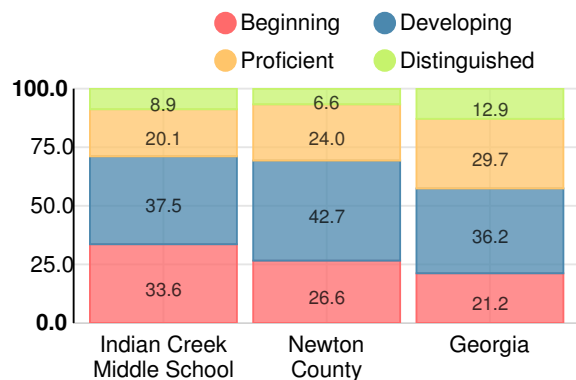

Performance Snapshot

- Indian Creek Middle School's **overall performance is higher than 9% of schools in the state** and is lower than its district.
- Its students' **academic growth is higher than 6% of schools in the state** and lower than its district.
- **56.4% of its 8th grade students are reading at or above the grade level target.**

Indicator	2018
Content Mastery	49.6
Progress	65.9
Closing Gaps	18.8
Readiness	76.7
CCRPI Score	56.1

English

Percent of students scoring in each performance level on 2018 Georgia Milestones for middle school grades

Mathematics

Percent of students scoring in each performance level on 2018 Georgia Milestones for middle school grades

Science

Percent of students scoring in each performance level on 2018 Georgia Milestones for middle school grades

Social Studies

Percent of students scoring in each performance level on 2018 Georgia Milestones for middle school grades

Reading at or above the Grade Level Target (8th Grade)

Percent of students in grade 8 achieving Lexile measure greater than 1097