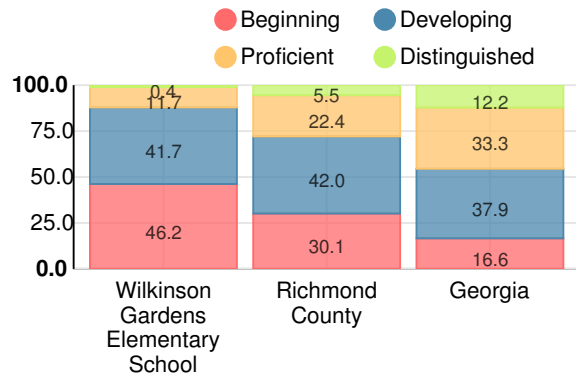

Performance Snapshot

- Wilkinson Gardens Elementary School's **overall performance is higher than 4% of schools in the state** and is lower than its district.
- Its students' **academic growth is higher than 23% of schools in the state** and lower than its district.
- **14.4% of its 3rd grade students are reading at or above the grade level target.**

CCRPI Single Score

Student Mobility Rate

42.6%

School Climate Star Rating

Financial Efficiency Star Rating

Per Pupil Expenditures

Race/Ethnicity

Economically Disadvantaged (ED)

Students with Disability (SWD)

English Language Learners (ELL)

Elementary

CCRPI Score

Wilkinson Gardens Elementary School

| Indicator | 2018 |
|--------------------|-------------|
| Content Mastery | 25.8 |
| Progress | 74.6 |
| Closing Gaps | 21.4 |
| Readiness | 64.6 |
| CCRPI Score | 50.0 |

English

Percent of students scoring in each performance level on 2018 Georgia Milestones for elementary grades

Mathematics

Percent of students scoring in each performance level on 2018 Georgia Milestones for elementary grades