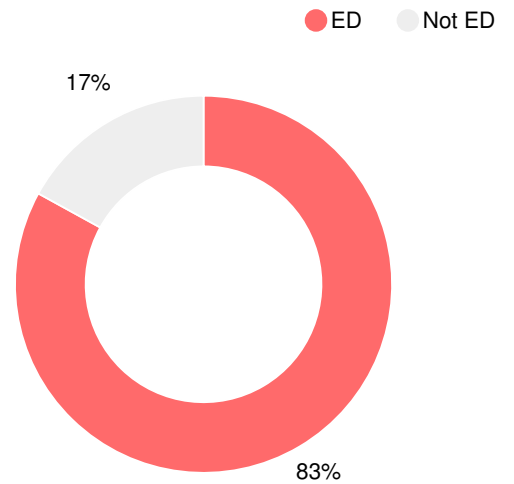

CCRPI Single Score

Student Mobility Rate

42.6%

School Climate Star Rating

Financial Efficiency Star Rating

Per Pupil Expenditures

Race/Ethnicity

Economically Disadvantaged (ED)