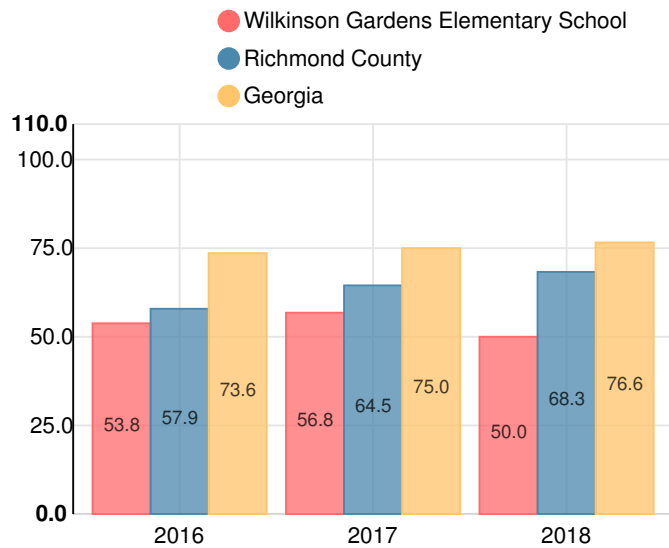

Wilkinson Gardens Elementary School

1925 Kratha Dr, Augusta, GA 30906

(706)737-7219

Grades: K-5

Enrollment: 551 students

Note: For information on educator qualifications and other federal reporting requirements, [click here](#). Discipline data are available in the [K-12 Student Discipline Dashboard](#).

Performance Snapshot

- Wilkinson Gardens Elementary School's **overall performance is higher than 4% of schools in the state** and is lower than its district.
- Its students' **academic growth is higher than 23% of schools in the state** and lower than its district.
- **14.4% of its 3rd grade students are reading at or above the grade level target.**

School Wide

F
50

Year	Wilkinson Gardens Elementary School
2018	F
2017	F
2016	F
2015	F
2014	F

Grade conversion	
A	90 - 100
B	80 - 89.9
C	70 - 79.9
D	60 - 69.9
F	0 - 59.9

CCRPI Single Score