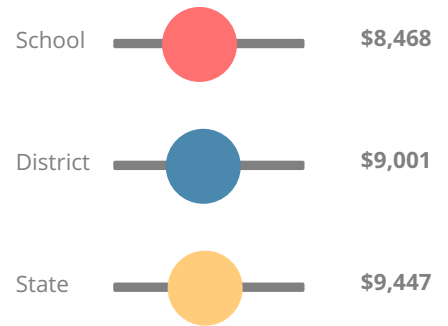

CCRPI Single Score

Student Mobility Rate

42.6%

School Climate Star Rating

Financial Efficiency Star Rating

Per Pupil Expenditures

Race/Ethnicity

Economically Disadvantaged (ED)