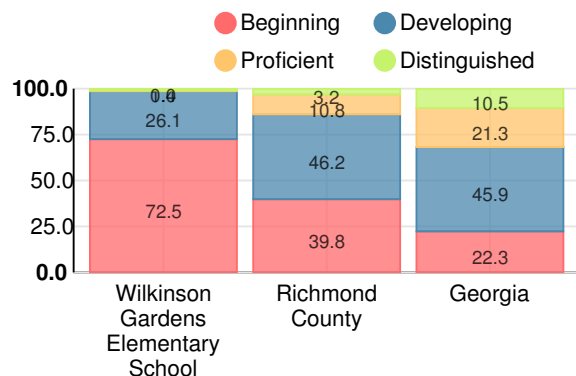

Performance Snapshot

- Wilkinson Gardens Elementary School's **overall performance is higher than 4% of schools in the state** and is lower than its district.
- Its students' **academic growth is higher than 23% of schools in the state** and lower than its district.
- **14.4% of its 3rd grade students are reading at or above the grade level target.**

English

Percent of students scoring in each performance level on 2018 Georgia Milestones for elementary grades

Mathematics

Percent of students scoring in each performance level on 2018 Georgia Milestones for elementary grades

Science

Percent of students scoring in each performance level on 2018 Georgia Milestones for elementary grades

Social Studies

Percent of students scoring in each performance level on 2018 Georgia Milestones for elementary grades