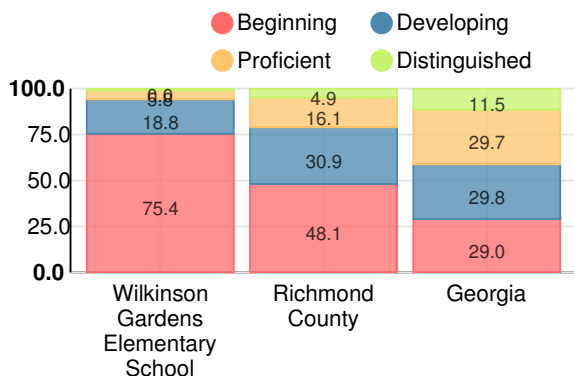

Performance Snapshot

- Wilkinson Gardens Elementary School's **overall performance is higher than 4% of schools in the state** and is lower than its district.
- Its students' **academic growth is higher than 23% of schools in the state** and lower than its district.
- **14.4% of its 3rd grade students are reading at or above the grade level target.**

English

Percent of students scoring in each performance level on 2018 Georgia Milestones for elementary grades

Mathematics

Percent of students scoring in each performance level on 2018 Georgia Milestones for elementary grades

Science

Percent of students scoring in each performance level on 2018 Georgia Milestones for elementary grades

Social Studies

Percent of students scoring in each performance level on 2018 Georgia Milestones for elementary grades