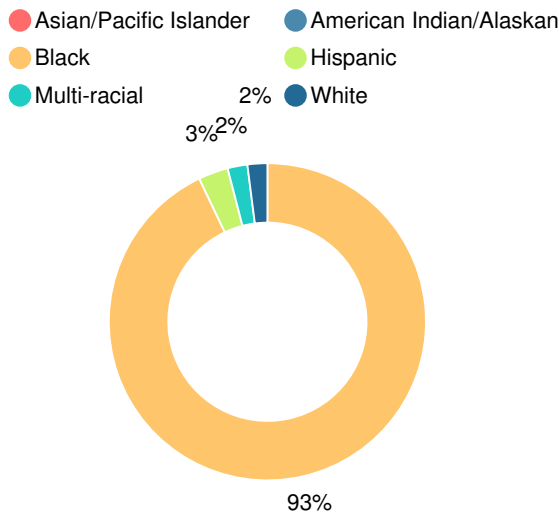

CCRPI Single Score

Student Mobility Rate

42.6%

School Climate Star Rating

Financial Efficiency Star Rating

Per Pupil Expenditures

Race/Ethnicity

Economically Disadvantaged (ED)