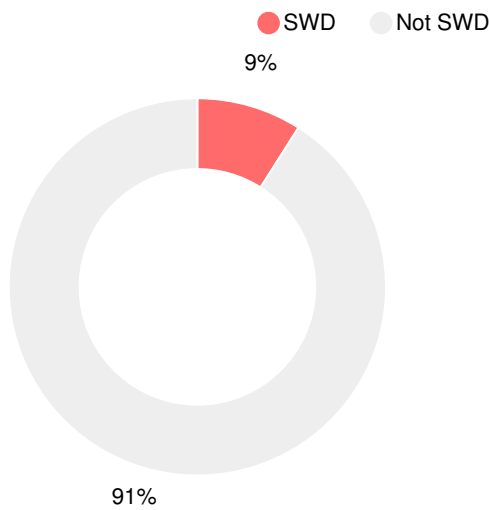

Students with Disability (SWD)