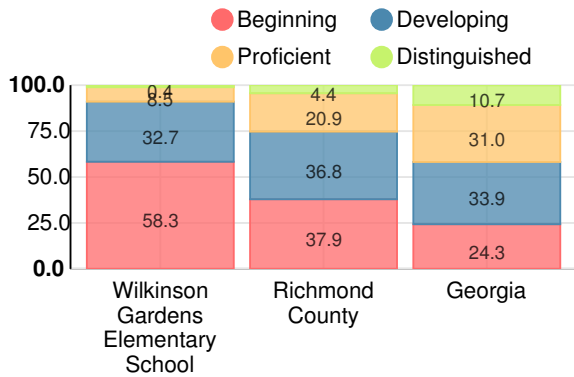

Performance Snapshot

- Wilkinson Gardens Elementary School's **overall performance is higher than 4% of schools in the state** and is lower than its district.
- Its students' **academic growth is higher than 23% of schools in the state** and lower than its district.
- **14.4% of its 3rd grade students are reading at or above the grade level target.**

CCRPI Single Score

Student Mobility Rate

42.6%

School Climate Star Rating

Financial Efficiency Star Rating

Per Pupil Expenditures

Race/Ethnicity

Economically Disadvantaged (ED)

Students with Disability (SWD)

English Language Learners (ELL)

Elementary

CCRPI Score

Wilkinson Gardens Elementary School

| Indicator | 2018 |
|--------------------|-------------|
| Content Mastery | 25.8 |
| Progress | 74.6 |
| Closing Gaps | 21.4 |
| Readiness | 64.6 |
| CCRPI Score | 50.0 |

English

Percent of students scoring in each performance level on 2018 Georgia Milestones for elementary grades

Mathematics

Percent of students scoring in each performance level on 2018 Georgia Milestones for elementary grades