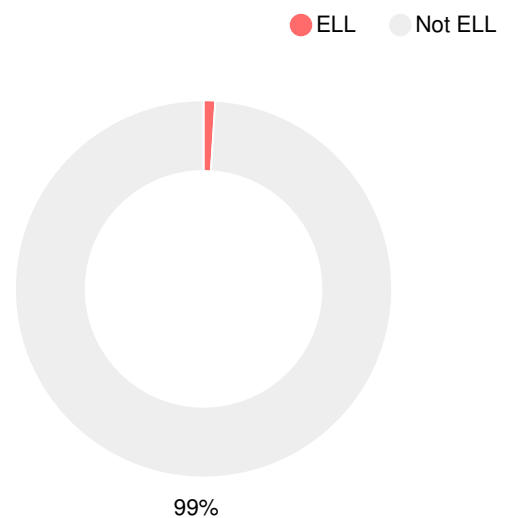

Per Pupil Expenditures

Race/Ethnicity

Economically Disadvantaged (ED)

Students with Disability (SWD)

English Language Learners (ELL)

High School

CCRPI Score

Open Campus Rockdale School

Indicator	2018
Content Mastery	21.8
Progress	77.0
Closing Gaps	n/a
Readiness	28.9
Graduation Rate	57.0
CCRPI Score	47.3

American Literature & Composition

Percent of students scoring in each performance level on 2018 Georgia Milestones