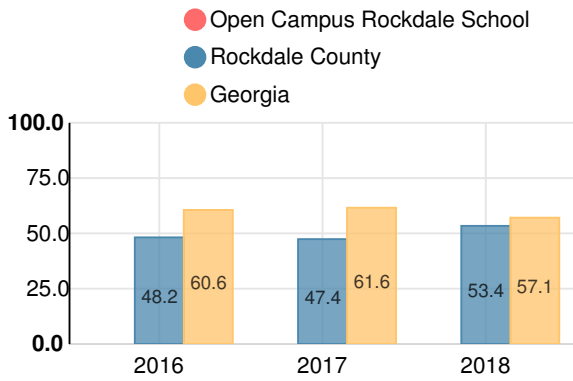

Indicator	2018
Content Mastery	21.8
Progress	77.0
Closing Gaps	n/a
Readiness	28.9
Graduation Rate	57.0
CCRPI Score	47.3

American Literature & Composition

Percent of students scoring in each performance level on 2018 Georgia Milestones

Coordinate Algebra/Algebra I

Percent of students scoring in each performance level on 2018 Georgia Milestones

Biology

Percent of students scoring in each performance level on 2018 Georgia Milestones

US History

Percent of students scoring in each performance level on 2018 Georgia Milestones

College & Career Readiness

Percent of 12th grade students who are college and career ready

Accelerated Course Taking

Percent of high school graduates earning high school credit for accelerated enrollment