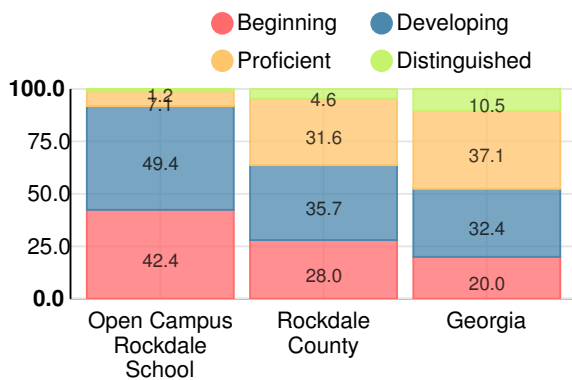

School Wide

F
47.3

Year	Open Campus Rockdale School
2018	F

Grade conversion	
A	90 - 100
B	80 - 89.9
C	70 - 79.9
D	60 - 69.9
F	0 - 59.9

CCRPI Single Score

Student Mobility Rate

68.2%

School Climate Star Rating

Per Pupil Expenditures

Race/Ethnicity

Economically Disadvantaged (ED)

Students with Disability (SWD)

English Language Learners (ELL)

High School

CCRPI Score

Open Campus Rockdale School

Indicator	2018
Content Mastery	21.8
Progress	77.0
Closing Gaps	n/a
Readiness	28.9
Graduation Rate	57.0
CCRPI Score	47.3

American Literature & Composition

Percent of students scoring in each performance level on 2018 Georgia Milestones

Coordinate Algebra/Algebra I

Percent of students scoring in each performance level on 2018 Georgia Milestones

Biology

Percent of students scoring in each performance level on 2018 Georgia Milestones

US History