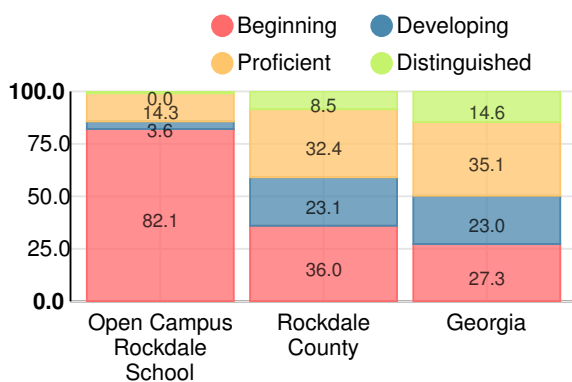

Performance Snapshot

- Open Campus Rockdale School's **overall performance is higher than 3% of schools in the state** and is lower than its district.
- Its students' **academic growth is higher than 33% of schools in the state** and higher than its district.
- Its **four-year graduation rate is 49.4%**, which is **higher than 7% of high schools in the state** and lower than its district.

Per Pupil Expenditures

Race/Ethnicity

Economically Disadvantaged (ED)

Students with Disability (SWD)

English Language Learners (ELL)

High School

CCRPI Score

Open Campus Rockdale School

Indicator	2018
Content Mastery	21.8
Progress	77.0
Closing Gaps	n/a
Readiness	28.9
Graduation Rate	57.0
CCRPI Score	47.3

American Literature & Composition

Percent of students scoring in each performance level on 2018 Georgia Milestones

Coordinate Algebra/Algebra I

Percent of students scoring in each performance level on 2018 Georgia Milestones

Biology

Percent of students scoring in each performance level on 2018 Georgia Milestones

US History