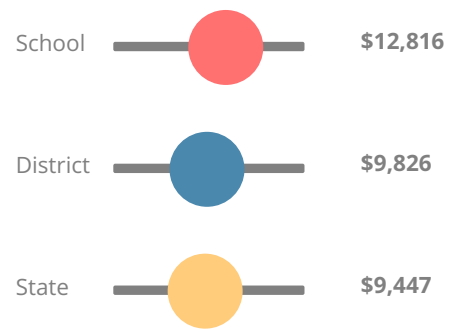

School Wide

F
47.3

Year	Open Campus Rockdale School
2018	F

Grade conversion	
A	90 - 100
B	80 - 89.9
C	70 - 79.9
D	60 - 69.9
F	0 - 59.9

CCRPI Single Score

Student Mobility Rate

68.2%

School Climate Star Rating

Per Pupil Expenditures

Race/Ethnicity

Economically Disadvantaged (ED)

Students with Disability (SWD)

English Language Learners (ELL)

High School

CCRPI Score

Open Campus Rockdale School