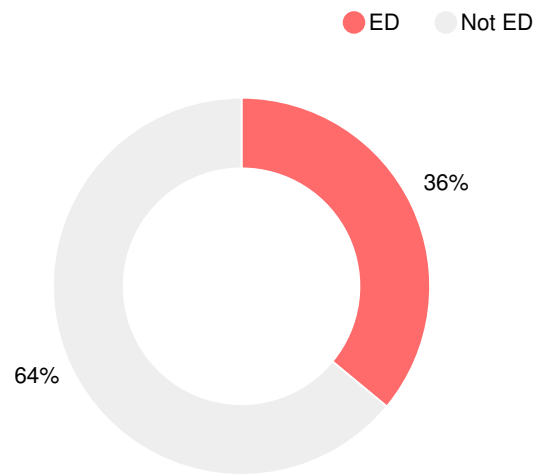

Performance Snapshot

- Open Campus Rockdale School's **overall performance is higher than 3% of schools in the state** and is lower than its district.
- Its students' **academic growth is higher than 33% of schools in the state** and higher than its district.
- Its **four-year graduation rate is 49.4%**, which is **higher than 7% of high schools in the state** and lower than its district.

School Wide

F
47.3

Year	Open Campus Rockdale School
2018	F

Grade conversion	
A	90 - 100
B	80 - 89.9
C	70 - 79.9
D	60 - 69.9
F	0 - 59.9

CCRPI Single Score

Student Mobility Rate

68.2%

School Climate Star Rating

Per Pupil Expenditures

Race/Ethnicity

Economically Disadvantaged (ED)

Students with Disability (SWD)

English Language Learners (ELL)

High School

CCRPI Score

Open Campus Rockdale School