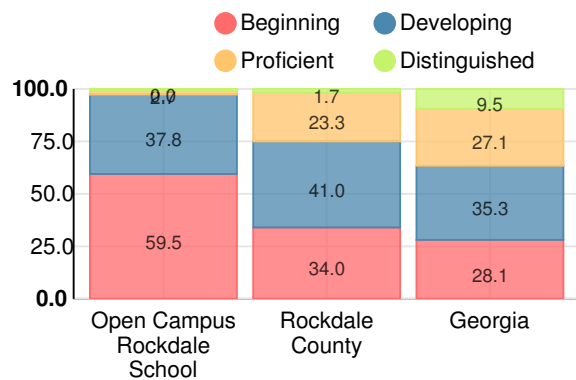

Performance Snapshot

- Open Campus Rockdale School's **overall performance is higher than 3% of schools in the state** and is lower than its district.
- Its students' **academic growth is higher than 33% of schools in the state** and higher than its district.
- Its **four-year graduation rate is 49.4%**, which is **higher than 7% of high schools in the state** and lower than its district.

Per Pupil Expenditures

Race/Ethnicity

Economically Disadvantaged (ED)

Students with Disability (SWD)

English Language Learners (ELL)

High School

CCRPI Score

Open Campus Rockdale School

Indicator	2018
Content Mastery	21.8
Progress	77.0
Closing Gaps	n/a
Readiness	28.9
Graduation Rate	57.0
CCRPI Score	47.3

American Literature & Composition

Percent of students scoring in each performance level on 2018 Georgia Milestones

Coordinate Algebra/Algebra I

Percent of students scoring in each performance level on 2018 Georgia Milestones

Biology

Percent of students scoring in each performance level on 2018 Georgia Milestones

US History