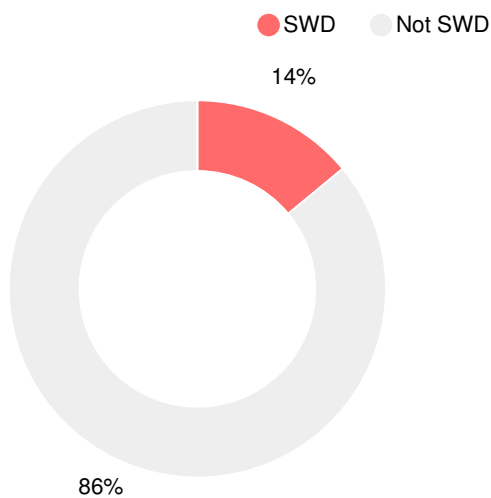

School Wide

F
47.3

Year	Open Campus Rockdale School
2018	F

Grade conversion	
A	90 - 100
B	80 - 89.9
C	70 - 79.9
D	60 - 69.9
F	0 - 59.9

CCRPI Single Score

Student Mobility Rate

68.2%

School Climate Star Rating

Per Pupil Expenditures

Race/Ethnicity

Economically Disadvantaged (ED)

Students with Disability (SWD)

English Language Learners (ELL)

High School

CCRPI Score

Open Campus Rockdale School

Indicator	2018
Content Mastery	21.8
Progress	77.0
Closing Gaps	n/a
Readiness	28.9
Graduation Rate	57.0
CCRPI Score	47.3

American Literature & Composition

Percent of students scoring in each performance level on 2018 Georgia Milestones