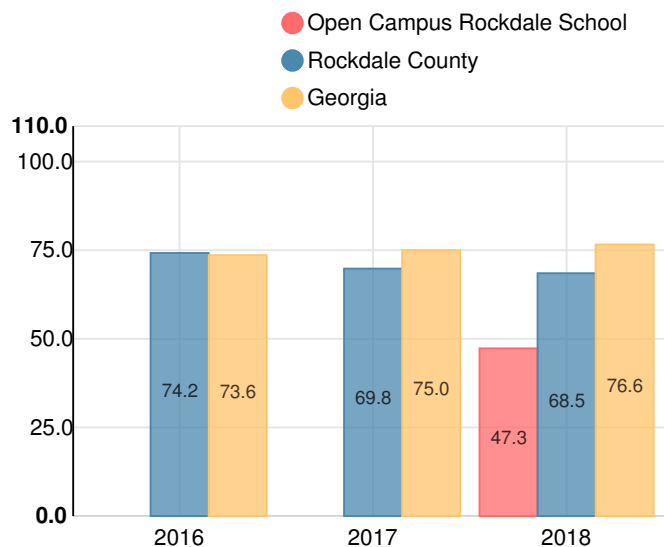

Open Campus Rockdale School

 1115 West Ave. , Conyers, GA 30012

 (770)388-5727

 Grades: 9-12

 Enrollment: 156 students

Note: For information on educator qualifications and other federal reporting requirements, [click here](#). Discipline data are available in the [K-12 Student Discipline Dashboard](#).

Performance Snapshot

- Open Campus Rockdale School's **overall performance is higher than 3% of schools in the state** and is lower than its district.
- Its students' **academic growth is higher than 33% of schools in the state** and higher than its district.
- Its **four-year graduation rate is 49.4%**, which is **higher than 7% of high schools in the state** and lower than its district.

School Wide

F
47.3

Year	Open Campus Rockdale School
2018	F

Grade conversion	
A	90 - 100
B	80 - 89.9
C	70 - 79.9
D	60 - 69.9
F	0 - 59.9

CCRPI Single Score

Student Mobility Rate

68.2%

School Climate Star Rating