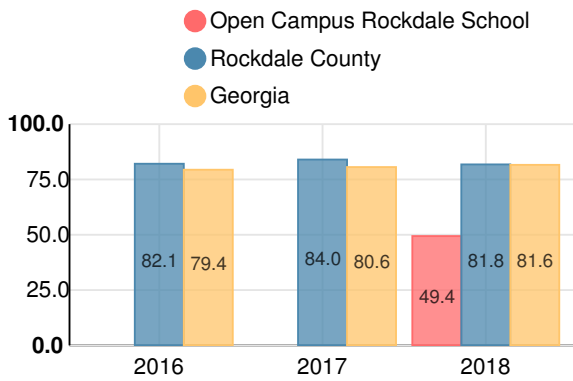

Coordinate Algebra/Algebra I

Percent of students scoring in each performance level on 2018 Georgia Milestones

Biology

Percent of students scoring in each performance level on 2018 Georgia Milestones

US History

Percent of students scoring in each performance level on 2018 Georgia Milestones

College & Career Readiness

Percent of 12th grade students who are college and career ready

Accelerated Course Taking

Percent of high school graduates earning high school credit for accelerated enrollment

Four-Year Graduation Rate

College Enrollment Rate