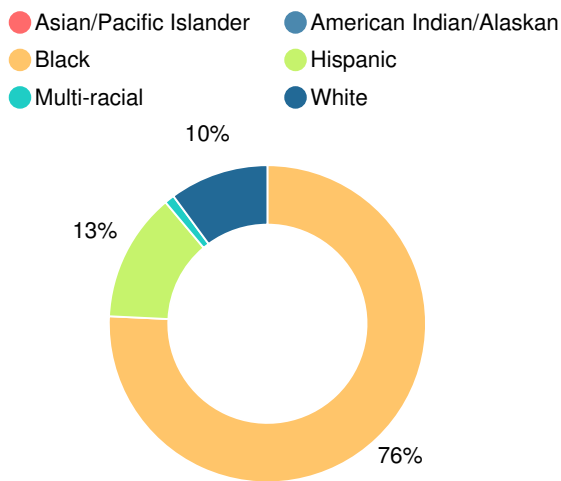

Per Pupil Expenditures

Race/Ethnicity

Economically Disadvantaged (ED)

Students with Disability (SWD)

English Language Learners (ELL)

High School

CCRPI Score

Open Campus Rockdale School