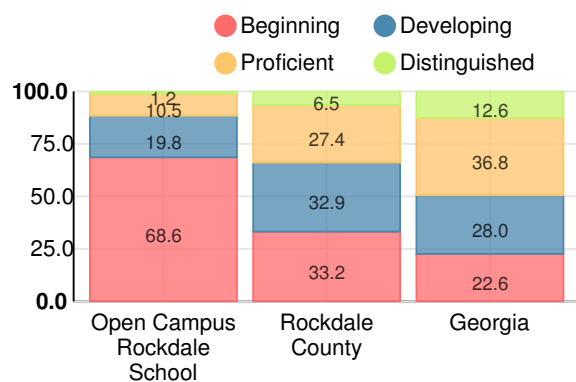

Per Pupil Expenditures

Race/Ethnicity

Economically Disadvantaged (ED)

Students with Disability (SWD)

English Language Learners (ELL)

High School

CCRPI Score

Open Campus Rockdale School

Indicator	2018
Content Mastery	21.8
Progress	77.0
Closing Gaps	n/a
Readiness	28.9
Graduation Rate	57.0
CCRPI Score	47.3

American Literature & Composition

Percent of students scoring in each performance level on 2018 Georgia Milestones

Coordinate Algebra/Algebra I

Percent of students scoring in each performance level on 2018 Georgia Milestones

Biology

Percent of students scoring in each performance level on 2018 Georgia Milestones

US History

Percent of students scoring in each performance level on 2018 Georgia Milestones

College & Career Readiness

Percent of 12th grade students who are college and career ready

Accelerated Course Taking

Percent of high school graduates earning high school credit for accelerated enrollment