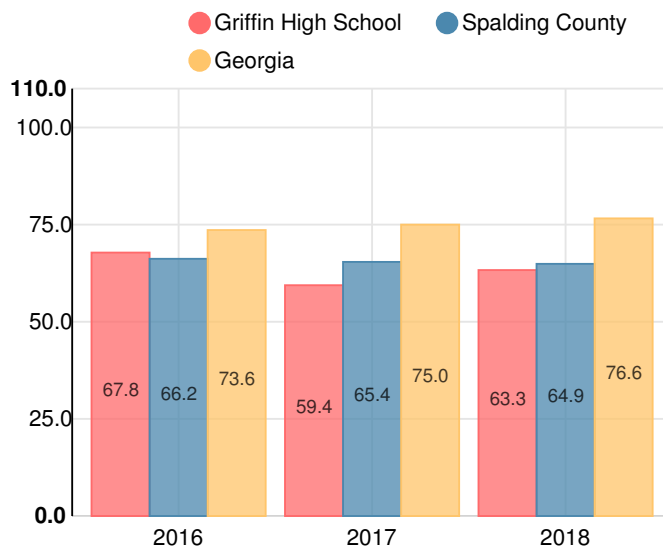

Griffin High School

1617 W Poplar St, Griffin, GA 30224

(770)229-3752

Grades: 9-12

Enrollment: 1434 students

Note: For information on educator qualifications and other federal reporting requirements, [click here](#). Discipline data are available in the [K-12 Student Discipline Dashboard](#).

Performance Snapshot

- Griffin High School's **overall performance is higher than 22% of schools in the state** and is similar to its district.
- Its students' **academic growth is higher than 26% of schools in the state** and lower than its district.
- Its **four-year graduation rate is 88.4%**, which is **higher than 54% of high schools in the state** and higher than its district.
- **46.5% of graduates are college and career ready**.

School Wide

D

63.3

Year	Griffin High School
2018	D
2017	F
2016	D
2015	C
2014	F

Grade conversion	
A	90 - 100
B	80 - 89.9
C	70 - 79.9
D	60 - 69.9
F	0 - 59.9

CCRPI Single Score