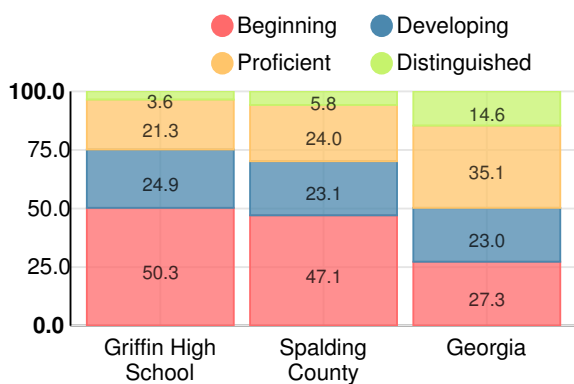

### Griffin High School

Indicator	2018
Content Mastery	39.3
Progress	75.1
Closing Gaps	67.9
Readiness	59.7
Graduation Rate	88.1
<b>CCRPI Score</b>	<b>63.3</b>

### American Literature & Composition

Percent of students scoring in each performance level on 2018 Georgia Milestones

### Coordinate Algebra/Algebra I

Percent of students scoring in each performance level on 2018 Georgia Milestones

### Biology

Percent of students scoring in each performance level on 2018 Georgia Milestones