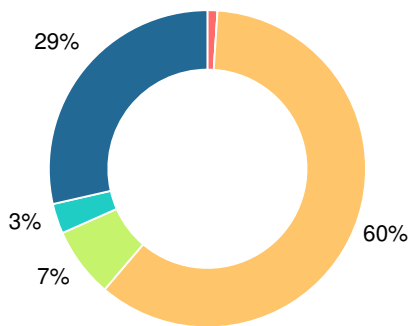

### CCRPI Single Score

Student Mobility Rate

16.1%

School Climate Star Rating

Financial Efficiency Star Rating

Per Pupil Expenditures

Race/Ethnicity

- Asian/Pacific Islander
- American Indian/Alaskan
- Black
- Hispanic
- Multi-racial
- White