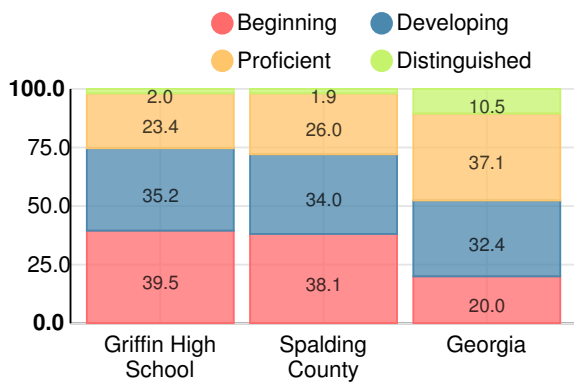

High School

CCRPI Score

Griffin High School

Indicator	2018
Content Mastery	39.3
Progress	75.1
Closing Gaps	67.9
Readiness	59.7
Graduation Rate	88.1
CCRPI Score	63.3

American Literature & Composition

Percent of students scoring in each performance level on 2018 Georgia Milestones