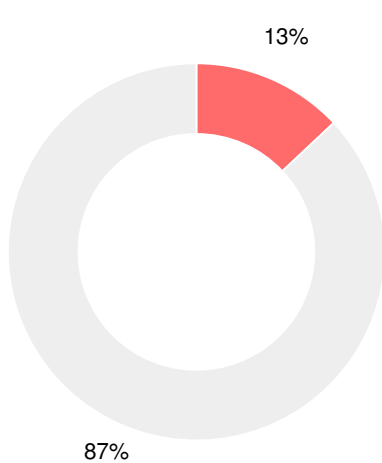

Students with Disability (SWD)

- SWD
- Not SWD