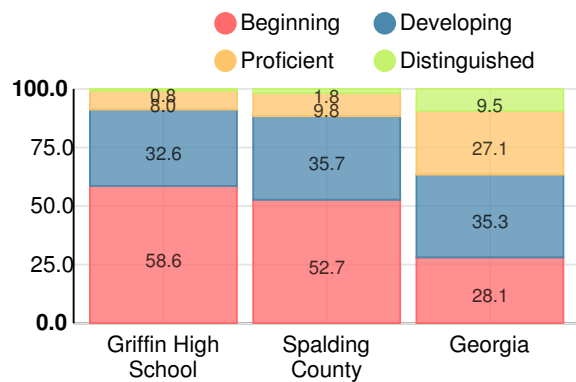

## CCRPI Score

### Griffin High School

Indicator	2018
Content Mastery	39.3
Progress	75.1
Closing Gaps	67.9
Readiness	59.7
Graduation Rate	88.1
<b>CCRPI Score</b>	<b>63.3</b>

### American Literature & Composition

Percent of students scoring in each performance level on 2018 Georgia Milestones

### Coordinate Algebra/Algebra I

Percent of students scoring in each performance level on 2018 Georgia Milestones