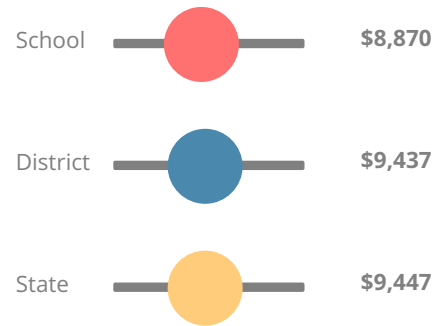

### CCRPI Single Score

Student Mobility Rate

16.1%

School Climate Star Rating

Financial Efficiency Star Rating

Per Pupil Expenditures

Race/Ethnicity

- Asian/Pacific Islander
- American Indian/Alaskan
- Black
- Hispanic
- Multi-racial
- White