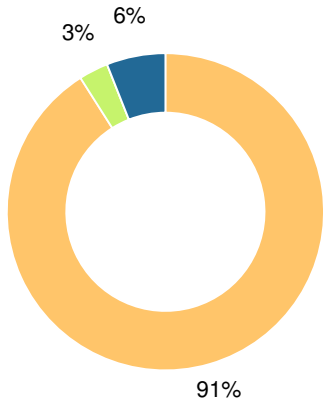

## CCRPI Single Score

Student Mobility Rate

10.9%

School Climate Star Rating

Financial Efficiency Star Rating

Per Pupil Expenditures

Race/Ethnicity

- Asian/Pacific Islander
- American Indian/Alaskan
- Black
- Hispanic
- Multi-racial
- White