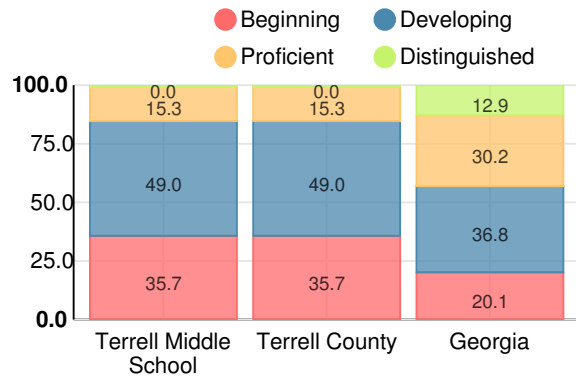

## CCRPI Score

### Terrell Middle School

| Indicator          | 2018        |
|--------------------|-------------|
| Content Mastery    | 39.5        |
| Progress           | 90.5        |
| Closing Gaps       | 82.1        |
| Readiness          | 78.2        |
| <b>CCRPI Score</b> | <b>71.5</b> |

### English

Percent of students scoring in each performance level on 2018 Georgia Milestones for middle school grades

### Mathematics

Percent of students scoring in each performance level on 2018 Georgia Milestones for middle school grades