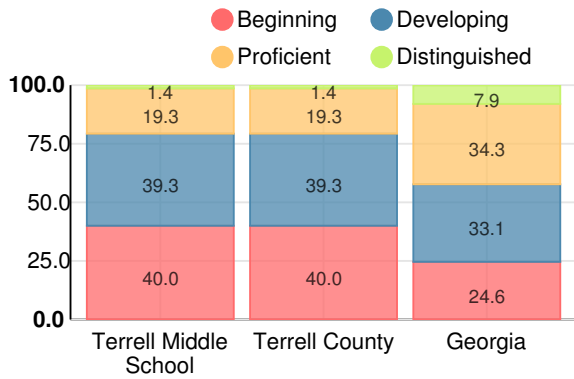

Middle School

CCRPI Score

Terrell Middle School

Indicator	2018
Content Mastery	39.5
Progress	90.5
Closing Gaps	82.1
Readiness	78.2
CCRPI Score	71.5

English

Percent of students scoring in each performance level on 2018 Georgia Milestones for middle school grades