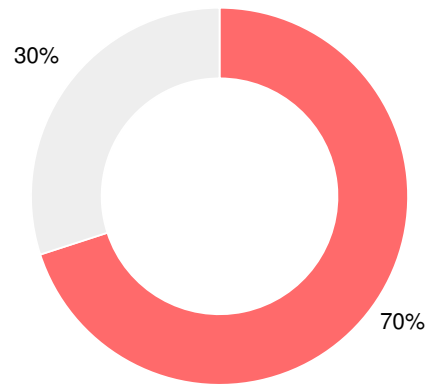

Economically Disadvantaged (ED)

- ED
- Not ED