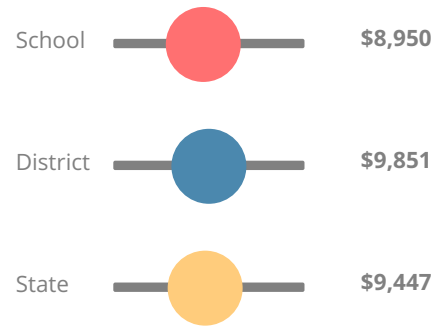

| Grade conversion |           |
|------------------|-----------|
| A                | 90 - 100  |
| B                | 80 - 89.9 |
| C                | 70 - 79.9 |
| D                | 60 - 69.9 |
| F                | 0 - 59.9  |

## CCRPI Single Score

Student Mobility Rate

10.9%

School Climate Star Rating

Financial Efficiency Star Rating

Per Pupil Expenditures

Race/Ethnicity

- Asian/Pacific Islander
- American Indian/Alaskan
- Black
- Hispanic
- Multi-racial
- White