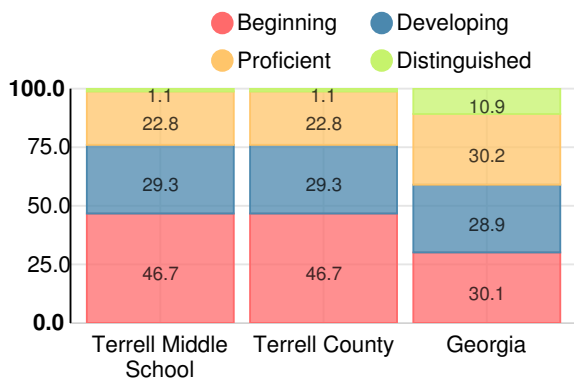

### Terrell Middle School

| Indicator          | 2018        |
|--------------------|-------------|
| Content Mastery    | 39.5        |
| Progress           | 90.5        |
| Closing Gaps       | 82.1        |
| Readiness          | 78.2        |
| <b>CCRPI Score</b> | <b>71.5</b> |

### English

Percent of students scoring in each performance level on 2018 Georgia Milestones for middle school grades

### Mathematics

Percent of students scoring in each performance level on 2018 Georgia Milestones for middle school grades

### Science

Percent of students scoring in each performance level on 2018 Georgia Milestones for middle school grades