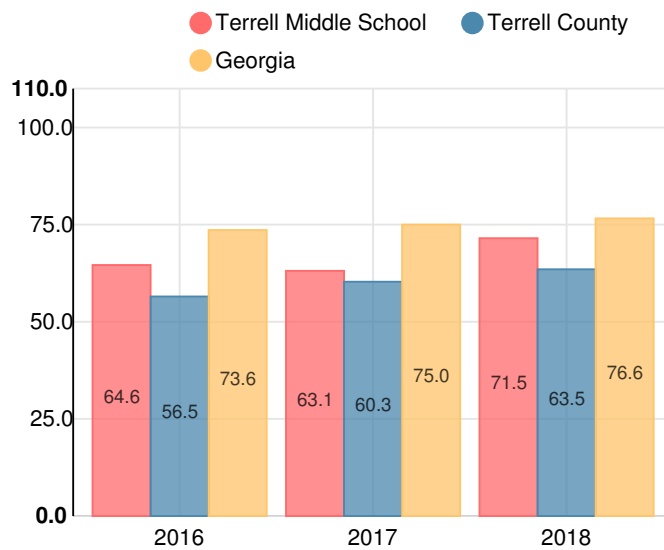

Terrell Middle School

201 Greenwave Blvd, Dawson, GA 39842

(229)995-2828

Grades: 6-8

Enrollment: 305 students

Note: For information on educator qualifications and other federal reporting requirements, [click here](#). Discipline data are available in the [K-12 Student Discipline Dashboard](#).

Performance Snapshot

- Terrell Middle School's **overall performance is higher than 48% of schools in the state** and is higher than its district.
- Its students' **academic growth is higher than 81% of schools in the state**.
- **40.0% of its 8th grade students are reading at or above the grade level target**.
- Terrell Middle School is **Beating the Odds**, meaning that it performs better than similar schools.

School Wide

C
71.5

Year	Terrell Middle School
2018	C
2017	D
2016	D
2015	F
2014	F

Grade conversion	
A	90 - 100
B	80 - 89.9
C	70 - 79.9
D	60 - 69.9
F	0 - 59.9

CCRPI Single Score