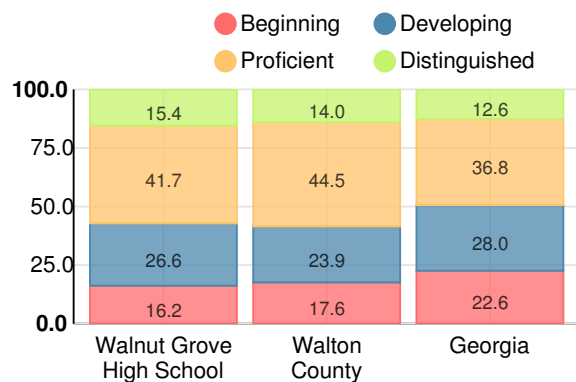

Performance Snapshot

- Walnut Grove High School's **overall performance is higher than 53% of schools in the state** and is lower than its district.
- Its students' **academic growth is higher than 29% of schools in the state** and lower than its district.
- Its **four-year graduation rate is 86.2%**, which is **higher than 44% of high schools in the state** and similar to its district.
- **72.4% of graduates are college and career ready**.

Indicator	2018
Content Mastery	72.4
Progress	76.2
Closing Gaps	50.0
Readiness	69.2
Graduation Rate	87.3
CCRPI Score	73.1

American Literature & Composition

Percent of students scoring in each performance level on 2018 Georgia Milestones

Coordinate Algebra/Algebra I

Percent of students scoring in each performance level on 2018 Georgia Milestones

Biology

Percent of students scoring in each performance level on 2018 Georgia Milestones

US History

Percent of students scoring in each performance level on 2018 Georgia Milestones

College & Career Readiness

Percent of 12th grade students who are college and career ready

Accelerated Course Taking

Percent of high school graduates earning high school credit for accelerated enrollment