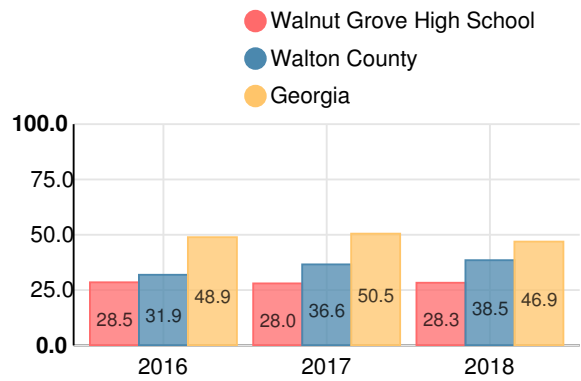

Coordinate Algebra/Algebra I

Percent of students scoring in each performance level on 2018 Georgia Milestones

Biology

Percent of students scoring in each performance level on 2018 Georgia Milestones

US History

Percent of students scoring in each performance level on 2018 Georgia Milestones

College & Career Readiness

Percent of 12th grade students who are college and career ready

Accelerated Course Taking

Percent of high school graduates earning high school credit for accelerated enrollment