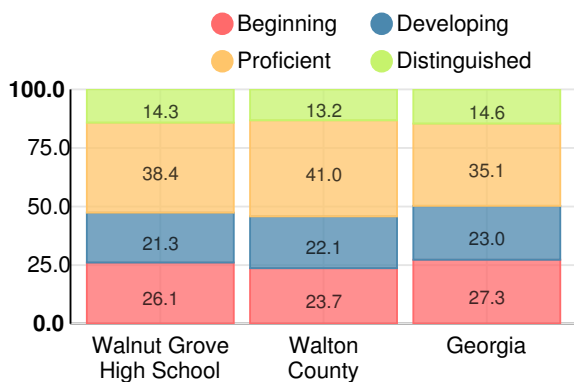

Performance Snapshot

- Walnut Grove High School's **overall performance is higher than 53% of schools in the state** and is lower than its district.
- Its students' **academic growth is higher than 29% of schools in the state** and lower than its district.
- Its **four-year graduation rate is 86.2%**, which is **higher than 44% of high schools in the state** and similar to its district.
- **72.4% of graduates are college and career ready**.

- ED
- Not ED

Students with Disability (SWD)

- SWD
- Not SWD

English Language Learners (ELL)

- ELL
- Not ELL

High School

CCRPI Score

Walnut Grove High School

Indicator	2018
Content Mastery	72.4
Progress	76.2
Closing Gaps	50.0
Readiness	69.2
Graduation Rate	87.3
CCRPI Score	73.1

American Literature & Composition

Percent of students scoring in each performance level on 2018 Georgia Milestones

Coordinate Algebra/Algebra I

Percent of students scoring in each performance level on 2018 Georgia Milestones

Biology

Percent of students scoring in each performance level on 2018 Georgia Milestones

US History