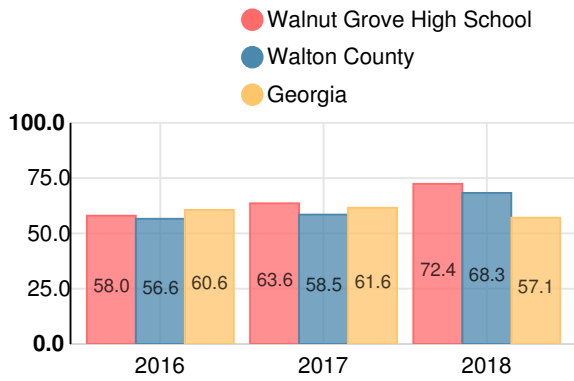

Indicator	2018
Content Mastery	72.4
Progress	76.2
Closing Gaps	50.0
Readiness	69.2
Graduation Rate	87.3
CCRPI Score	73.1

American Literature & Composition

Percent of students scoring in each performance level on 2018 Georgia Milestones

Coordinate Algebra/Algebra I

Percent of students scoring in each performance level on 2018 Georgia Milestones

Biology

Percent of students scoring in each performance level on 2018 Georgia Milestones

US History

Percent of students scoring in each performance level on 2018 Georgia Milestones

College & Career Readiness

Percent of 12th grade students who are college and career ready

Accelerated Course Taking

Percent of high school graduates earning high school credit for accelerated enrollment