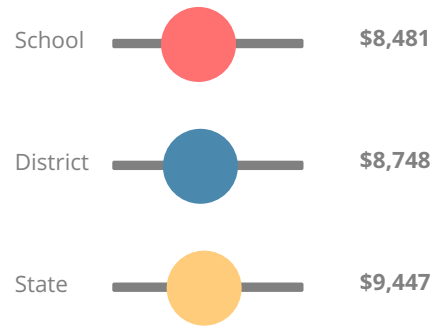

School Wide

C
73.1

Year	Walnut Grove High School
2018	C
2017	C
2016	C
2015	C
2014	C

Grade conversion	
A	90 - 100
B	80 - 89.9
C	70 - 79.9
D	60 - 69.9
F	0 - 59.9

CCRPI Single Score

Student Mobility Rate

11.3%

School Climate Star Rating

Financial Efficiency Star Rating

Per Pupil Expenditures

Race/Ethnicity

- Asian/Pacific Islander
- American Indian/Alaskan
- Black
- Hispanic
- Multi-racial
- White

Economically Disadvantaged (ED)