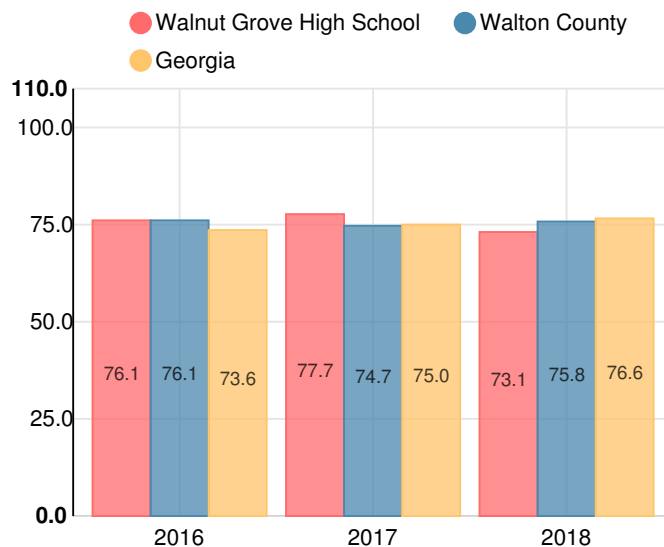

Walnut Grove High School

 4863 Guthrie Cemetery Rd, Loganville, GA 30052

 (678)507-3900

 Grades: 9-12

 Enrollment: 1378 students

Note: For information on educator qualifications and other federal reporting requirements, [click here](#). Discipline data are available in the [K-12 Student Discipline Dashboard](#).

Performance Snapshot

- Walnut Grove High School's **overall performance is higher than 53% of schools in the state** and is lower than its district.
- Its students' **academic growth is higher than 29% of schools in the state** and lower than its district.
- Its **four-year graduation rate is 86.2%**, which is **higher than 44% of high schools in the state** and similar to its district.
- **72.4% of graduates are college and career ready**.

School Wide

C
73.1

Year	Walnut Grove High School
2018	C
2017	C
2016	C
2015	C
2014	C

Grade conversion	
A	90 - 100
B	80 - 89.9
C	70 - 79.9
D	60 - 69.9
F	0 - 59.9

CCRPI Single Score

Student Mobility Rate

11.3%