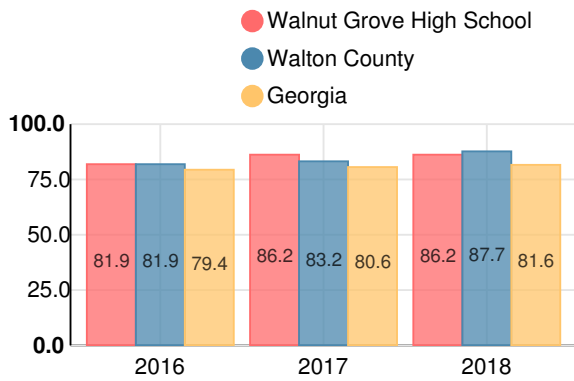

Four-Year Graduation Rate