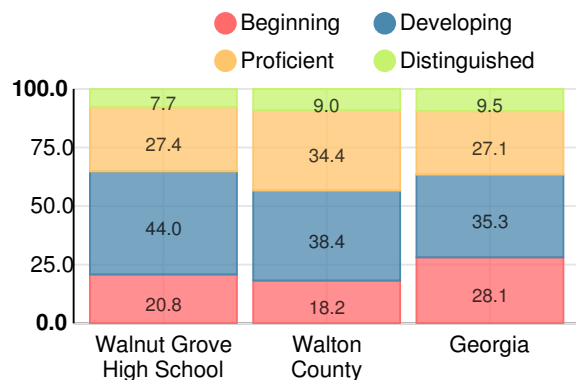

Performance Snapshot

- Walnut Grove High School's **overall performance is higher than 53% of schools in the state** and is lower than its district.
- Its students' **academic growth is higher than 29% of schools in the state** and lower than its district.
- Its **four-year graduation rate is 86.2%**, which is **higher than 44% of high schools in the state** and similar to its district.
- **72.4% of graduates are college and career ready**.

- ED
- Not ED

Students with Disability (SWD)

- SWD
- Not SWD

English Language Learners (ELL)

- ELL
- Not ELL

High School

CCRPI Score

Walnut Grove High School

Indicator	2018
Content Mastery	72.4
Progress	76.2
Closing Gaps	50.0
Readiness	69.2
Graduation Rate	87.3
CCRPI Score	73.1

American Literature & Composition

Percent of students scoring in each performance level on 2018 Georgia Milestones

Coordinate Algebra/Algebra I

Percent of students scoring in each performance level on 2018 Georgia Milestones

Biology

Percent of students scoring in each performance level on 2018 Georgia Milestones

US History