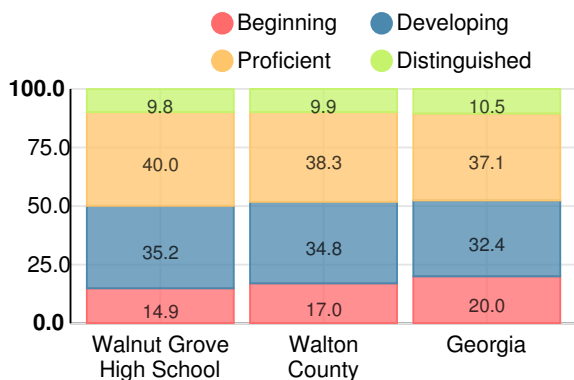

Performance Snapshot

- Walnut Grove High School's **overall performance is higher than 53% of schools in the state** and is lower than its district.
- Its students' **academic growth is higher than 29% of schools in the state** and lower than its district.
- Its **four-year graduation rate is 86.2%**, which is **higher than 44% of high schools in the state** and similar to its district.
- **72.4% of graduates are college and career ready**.

School Climate Star Rating

Financial Efficiency Star Rating

Per Pupil Expenditures

Race/Ethnicity

- Asian/Pacific Islander
- American Indian/Alaskan
- Black
- Hispanic
- Multi-racial
- White

Economically Disadvantaged (ED)

- ED
- Not ED

Students with Disability (SWD)

- SWD
- Not SWD

English Language Learners (ELL)

- ELL
- Not ELL

High School

CCRPI Score

Walnut Grove High School

Indicator	2018
Content Mastery	72.4
Progress	76.2
Closing Gaps	50.0
Readiness	69.2
Graduation Rate	87.3
CCRPI Score	73.1

American Literature & Composition

Percent of students scoring in each performance level on 2018 Georgia Milestones