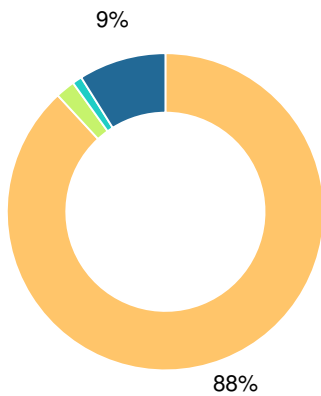

Performance Snapshot

- Warren County Middle School's **overall performance is higher than 66% of schools in the state** and is higher than its district.
- Its students' **academic growth is higher than 95% of schools in the state**.
- **51.9% of its 8th grade students are reading at or above the grade level target**.
- Warren County Middle School is **Beating the Odds**, meaning that it performs better than similar schools.

School Climate Star Rating

Financial Efficiency Star Rating

Per Pupil Expenditures

Race/Ethnicity

- Asian/Pacific Islander
- American Indian/Alaskan
- Black
- Hispanic
- Multi-racial
- White

Economically Disadvantaged (ED)