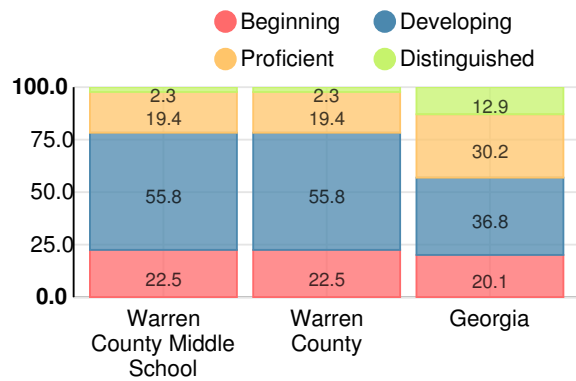

Performance Snapshot

- Warren County Middle School's **overall performance is higher than 66% of schools in the state** and is higher than its district.
- Its students' **academic growth is higher than 95% of schools in the state**.
- **51.9% of its 8th grade students are reading at or above the grade level target**.
- Warren County Middle School is **Beating the Odds**, meaning that it performs better than similar schools.

School Climate Star Rating

Financial Efficiency Star Rating

Per Pupil Expenditures

Race/Ethnicity

- Asian/Pacific Islander
- American Indian/Alaskan
- Black
- Hispanic
- Multi-racial
- White

Economically Disadvantaged (ED)

Indicator	2018
Content Mastery	49.0
Progress	96.3
Closing Gaps	87.5
Readiness	79.0
CCRPI Score	77.3

English

Percent of students scoring in each performance level on 2018 Georgia Milestones for middle school grades

Mathematics

Percent of students scoring in each performance level on 2018 Georgia Milestones for middle school grades

Science

Percent of students scoring in each performance level on 2018 Georgia Milestones for middle school grades