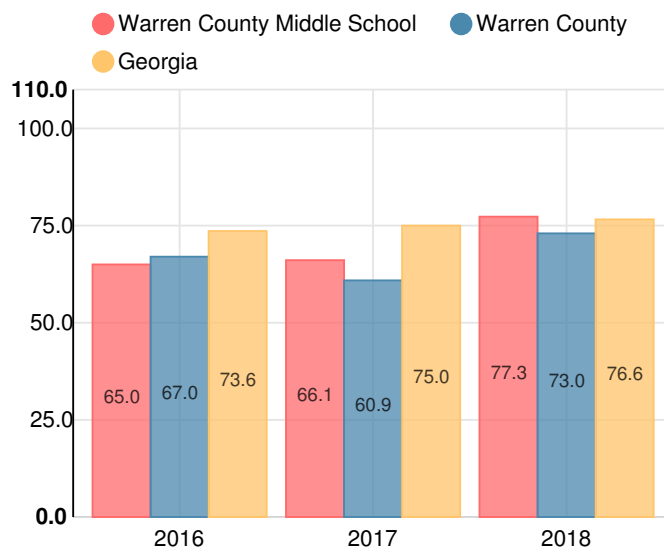

Warren County Middle School

 1253 Atlanta Hwy, Warrenton, GA 30828

 (706)465-3742

 Grades: 6-8

 Enrollment: 131 students

Note: For information on educator qualifications and other federal reporting requirements, [click here](#). Discipline data are available in the [K-12 Student Discipline Dashboard](#).

Performance Snapshot

- Warren County Middle School's **overall performance is higher than 66% of schools in the state** and is higher than its district.
- Its students' **academic growth is higher than 95% of schools in the state**.
- **51.9% of its 8th grade students are reading at or above the grade level target**.
- Warren County Middle School is **Beating the Odds**, meaning that it performs better than similar schools.

School Wide

C
77.3

Year	Warren County Middle School
2018	C
2017	D
2016	D
2015	D
2014	C

Grade conversion	
A	90 - 100
B	80 - 89.9
C	70 - 79.9
D	60 - 69.9
F	0 - 59.9

CCRPI Single Score

Student Mobility Rate

12.2%