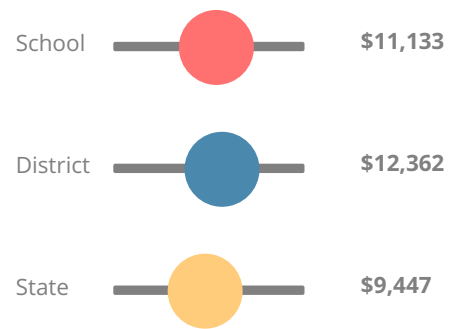

Performance Snapshot

- Warren County Middle School's **overall performance is higher than 66% of schools in the state** and is higher than its district.
- Its students' **academic growth is higher than 95% of schools in the state**.
- **51.9% of its 8th grade students are reading at or above the grade level target**.
- Warren County Middle School is **Beating the Odds**, meaning that it performs better than similar schools.

School Wide

C
77.3

Year	Warren County Middle School
2018	C
2017	D
2016	D
2015	D
2014	C

Grade conversion	
A	90 - 100
B	80 - 89.9
C	70 - 79.9
D	60 - 69.9
F	0 - 59.9

CCRPI Single Score

Student Mobility Rate

12.2%

School Climate Star Rating

Financial Efficiency Star Rating

Per Pupil Expenditures

Race/Ethnicity

- Asian/Pacific Islander
- American Indian/Alaskan
- Black
- Hispanic
- Multi-racial
- White

Economically Disadvantaged (ED)