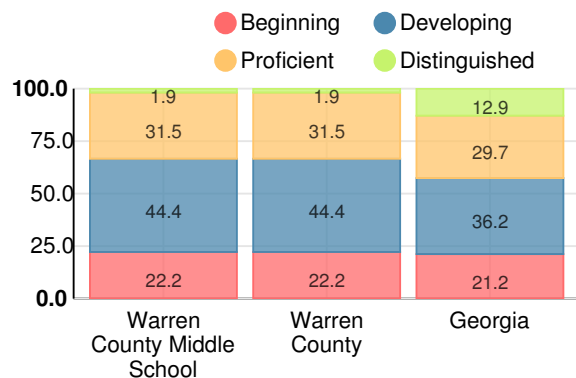

School Climate Star Rating

Financial Efficiency Star Rating

Per Pupil Expenditures

Race/Ethnicity

- Asian/Pacific Islander
- American Indian/Alaskan
- Black
- Hispanic
- Multi-racial
- White

Economically Disadvantaged (ED)

Indicator	2018
Content Mastery	49.0
Progress	96.3
Closing Gaps	87.5
Readiness	79.0
CCRPI Score	77.3

English

Percent of students scoring in each performance level on 2018 Georgia Milestones for middle school grades

Mathematics

Percent of students scoring in each performance level on 2018 Georgia Milestones for middle school grades

Science

Percent of students scoring in each performance level on 2018 Georgia Milestones for middle school grades

Social Studies

Percent of students scoring in each performance level on 2018 Georgia Milestones for middle school grades

Reading at or above the Grade Level Target (8th Grade)

Percent of students in grade 8 achieving Lexile measure greater than 1097