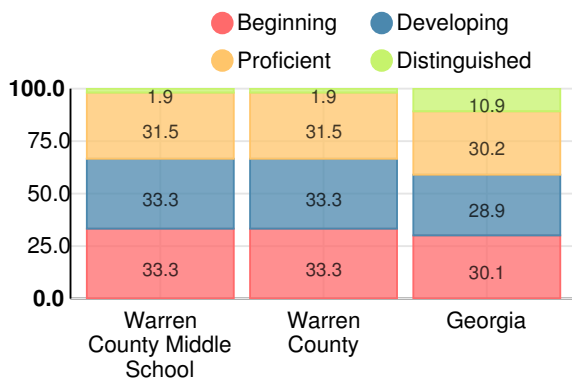

Performance Snapshot

- Warren County Middle School's **overall performance is higher than 66% of schools in the state** and is higher than its district.
- Its students' **academic growth is higher than 95% of schools in the state**.
- **51.9% of its 8th grade students are reading at or above the grade level target**.
- Warren County Middle School is **Beating the Odds**, meaning that it performs better than similar schools.

School Climate Star Rating

Financial Efficiency Star Rating

Per Pupil Expenditures

Race/Ethnicity

- Asian/Pacific Islander
- American Indian/Alaskan
- Black
- Hispanic
- Multi-racial
- White

Economically Disadvantaged (ED)

Indicator	2018
Content Mastery	49.0
Progress	96.3
Closing Gaps	87.5
Readiness	79.0
CCRPI Score	77.3

English

Percent of students scoring in each performance level on 2018 Georgia Milestones for middle school grades

Mathematics

Percent of students scoring in each performance level on 2018 Georgia Milestones for middle school grades

Science

Percent of students scoring in each performance level on 2018 Georgia Milestones for middle school grades