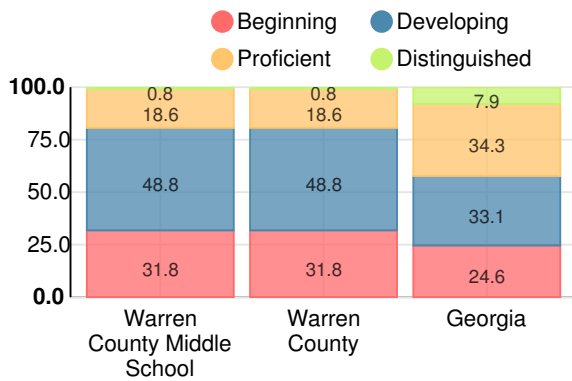

Performance Snapshot

- Warren County Middle School's **overall performance is higher than 66% of schools in the state** and is higher than its district.
- Its students' **academic growth is higher than 95% of schools in the state**.
- **51.9% of its 8th grade students are reading at or above the grade level target**.
- Warren County Middle School is **Beating the Odds**, meaning that it performs better than similar schools.

School Climate Star Rating

Financial Efficiency Star Rating

Per Pupil Expenditures

Race/Ethnicity

- Asian/Pacific Islander
- American Indian/Alaskan
- Black
- Hispanic
- Multi-racial
- White

Economically Disadvantaged (ED)

- ED
- Not ED

Students with Disability (SWD)

- SWD
- Not SWD

English Language Learners (ELL)

- ELL
- Not ELL

Middle School

CCRPI Score

Warren County Middle School

Indicator	2018
Content Mastery	49.0
Progress	96.3
Closing Gaps	87.5
Readiness	79.0
CCRPI Score	77.3

English

Percent of students scoring in each performance level on 2018 Georgia Milestones for middle school grades