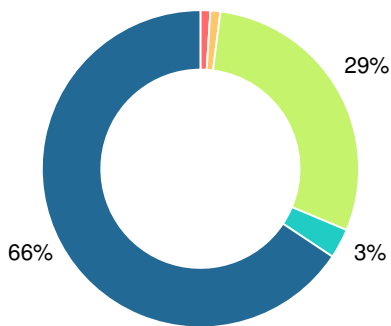

## CCRPI Single Score

Student Mobility Rate

9.7%

School Climate Star Rating

Financial Efficiency Star Rating

Per Pupil Expenditures

Race/Ethnicity

- Asian/Pacific Islander
- American Indian/Alaskan
- Black
- Hispanic
- Multi-racial
- White