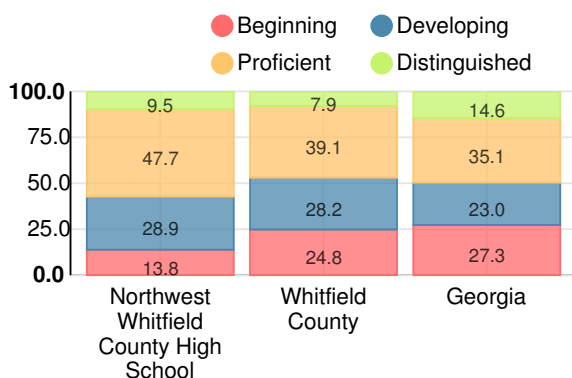

### Northwest Whitfield County High School

Indicator	2018
Content Mastery	67.5
Progress	90.8
Closing Gaps	68.5
Readiness	77.3
Graduation Rate	94.8
<b>CCRPI Score</b>	<b>80.2</b>

### American Literature & Composition

Percent of students scoring in each performance level on 2018 Georgia Milestones

### Coordinate Algebra/Algebra I

Percent of students scoring in each performance level on 2018 Georgia Milestones

### Biology

Percent of students scoring in each performance level on 2018 Georgia Milestones