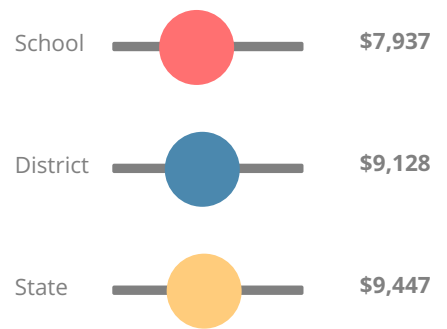

## CCRPI Single Score

Student Mobility Rate

9.7%

School Climate Star Rating

Financial Efficiency Star Rating

Per Pupil Expenditures

Race/Ethnicity

- Asian/Pacific Islander
- American Indian/Alaskan
- Black
- Hispanic
- Multi-racial
- White