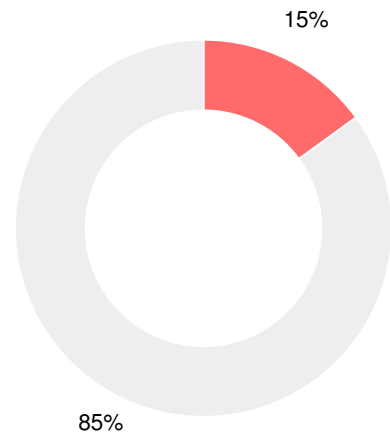

Economically Disadvantaged (ED)

- ED
- Not ED