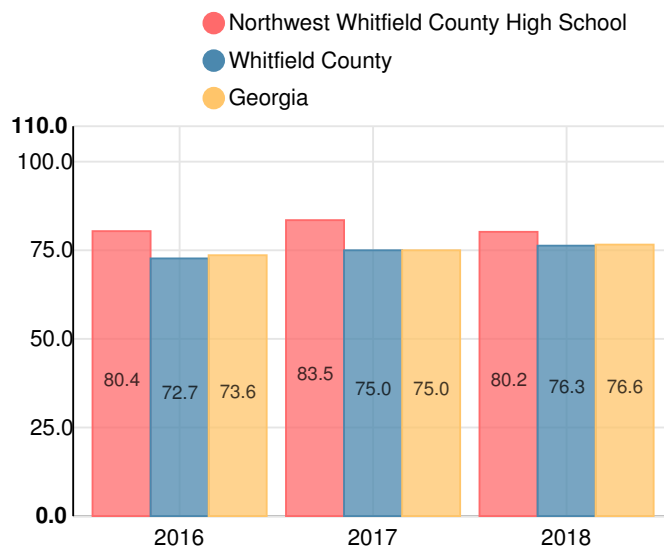

Northwest Whitfield County High School

1651 Tunnel Hill Varnell Rd, Tunnel Hill, GA 30755

(706)673-6533

Grades: 9-12

Enrollment: 1312 students

Note: For information on educator qualifications and other federal reporting requirements, [click here](#). Discipline data are available in the [K-12 Student Discipline Dashboard](#).

Performance Snapshot

- Northwest Whitfield County High School's **overall performance is higher than 74% of schools in the state** and is higher than its district.
- Its students' **academic growth is higher than 81% of schools in the state** and higher than its district.
- **Its four-year graduation rate is 95.0%**, which is **higher than 87% of high schools in the state** and higher than its district.
- **65.8% of graduates are college and career ready.**
- Northwest Whitfield County High School is **Beating the Odds**, meaning that it performs better than similar schools.

School Wide

B
80.2

Year	Northwest Whitfield County High School
2018	B
2017	B
2016	B
2015	B
2014	C

Grade conversion	
A	90 - 100
B	80 - 89.9
C	70 - 79.9
D	60 - 69.9
F	0 - 59.9

CCRPI Single Score