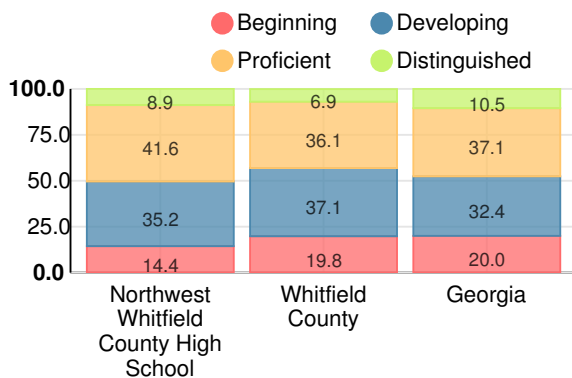

High School

CCRPI Score

Northwest Whitfield County High School

Indicator	2018
Content Mastery	67.5
Progress	90.8
Closing Gaps	68.5
Readiness	77.3
Graduation Rate	94.8
CCRPI Score	80.2

American Literature & Composition

Percent of students scoring in each performance level on 2018 Georgia Milestones