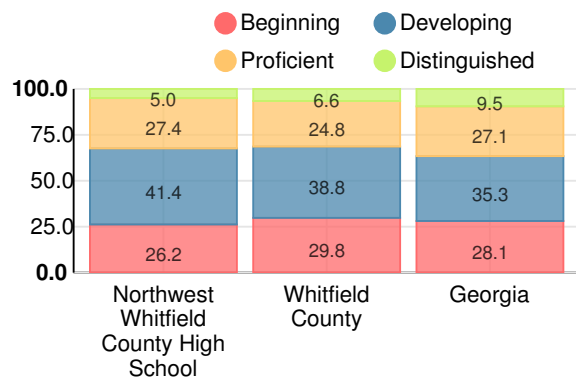

## CCRPI Score

### Northwest Whitfield County High School

Indicator	2018
Content Mastery	67.5
Progress	90.8
Closing Gaps	68.5
Readiness	77.3
Graduation Rate	94.8
<b>CCRPI Score</b>	<b>80.2</b>

### American Literature & Composition

Percent of students scoring in each performance level on 2018 Georgia Milestones

### Coordinate Algebra/Algebra I

Percent of students scoring in each performance level on 2018 Georgia Milestones