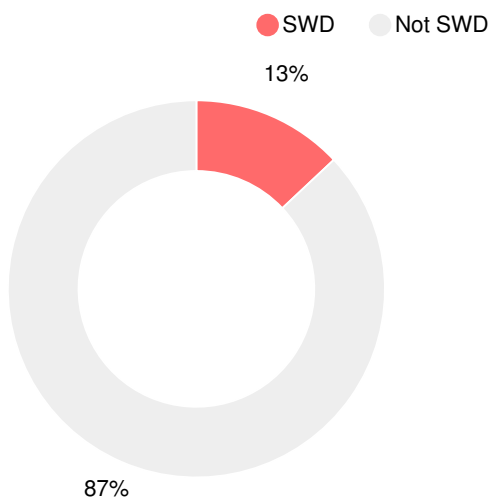

12.7%

School Climate Star Rating

Financial Efficiency Star Rating

Per Pupil Expenditures

Race/Ethnicity

- Asian/Pacific Islander
- American Indian/Alaskan
- Black
- Hispanic
- Multi-racial
- White

Economically Disadvantaged (ED)

Students with Disability (SWD)

English Language Learners (ELL)

High School

CCRPI Score

Southeast Whitfield County High School

Indicator	2018
Content Mastery	56.5
Progress	86.7
Closing Gaps	70.8
Readiness	67.8
Graduation Rate	85.6
CCRPI Score	73.1