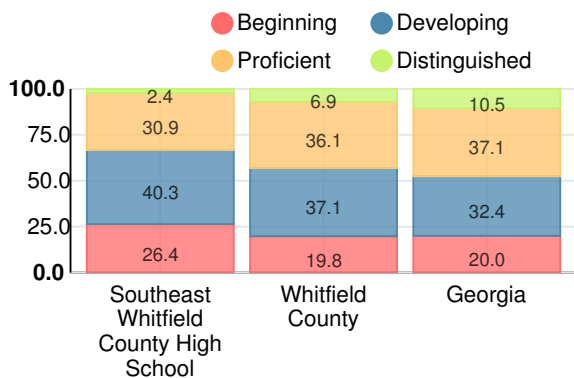

12.7%

School Climate Star Rating

Financial Efficiency Star Rating

Per Pupil Expenditures

Race/Ethnicity

- Asian/Pacific Islander
- American Indian/Alaskan
- Black
- Hispanic
- Multi-racial
- White

Economically Disadvantaged (ED)

Students with Disability (SWD)

English Language Learners (ELL)

High School

CCRPI Score

Southeast Whitfield County High School

Indicator	2018
Content Mastery	56.5
Progress	86.7
Closing Gaps	70.8
Readiness	67.8
Graduation Rate	85.6
CCRPI Score	73.1

American Literature & Composition

Percent of students scoring in each performance level on 2018 Georgia Milestones

Coordinate Algebra/Algebra I

Percent of students scoring in each performance level on 2018 Georgia Milestones

Biology

Percent of students scoring in each performance level on 2018 Georgia Milestones

US History

Percent of students scoring in each performance level on 2018 Georgia Milestones

College & Career Readiness