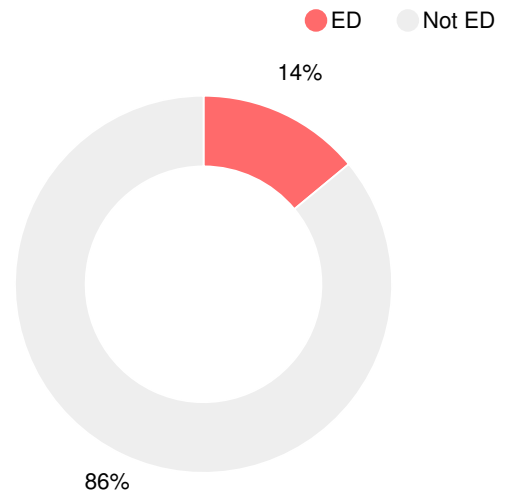

12.7%

School Climate Star Rating

Financial Efficiency Star Rating

Per Pupil Expenditures

Race/Ethnicity

- Asian/Pacific Islander
- American Indian/Alaskan
- Black
- Hispanic
- Multi-racial
- White

Economically Disadvantaged (ED)

Students with Disability (SWD)

English Language Learners (ELL)

High School

CCRPI Score

Southeast Whitfield County High School

Indicator	2018
Content Mastery	56.5
Progress	86.7
Closing Gaps	70.8
Readiness	67.8
Graduation Rate	85.6
CCRPI Score	73.1