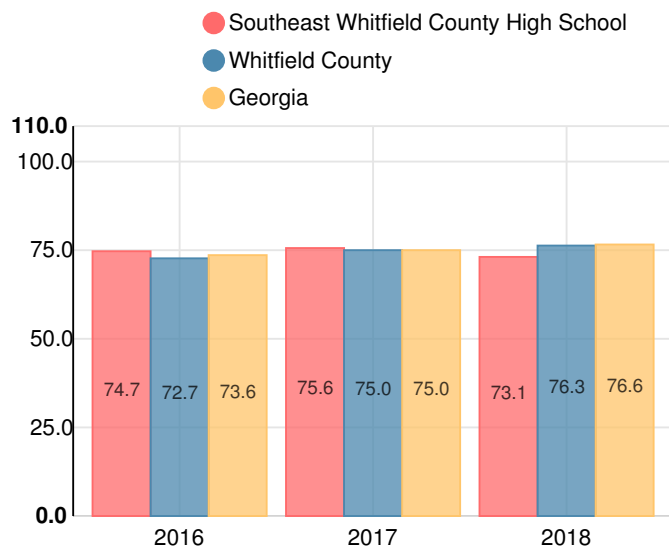

Southeast Whitfield County High School

 1954 Riverbend Rd, Dalton, GA 30721

 (706)226-2753

 Grades: 9-12

 Enrollment: 1413 students

Note: For information on educator qualifications and other federal reporting requirements, [click here](#). Discipline data are available in the [K-12 Student Discipline Dashboard](#).

Performance Snapshot

- Southeast Whitfield County High School's **overall performance is higher than 53% of schools in the state** and is lower than its district.
- Its students' **academic growth is higher than 67% of schools in the state** and similar to its district.
- Its **four-year graduation rate is 84.8%**, which is **higher than 39% of high schools in the state** and higher than its district.
- **54.9% of graduates are college and career ready**.

School Wide

C
73.1

Year	Southeast Whitfield County High School
2018	C
2017	C
2016	C
2015	B
2014	D

Grade conversion	
A	90 - 100
B	80 - 89.9
C	70 - 79.9
D	60 - 69.9
F	0 - 59.9

CCRPI Single Score

Student Mobility Rate