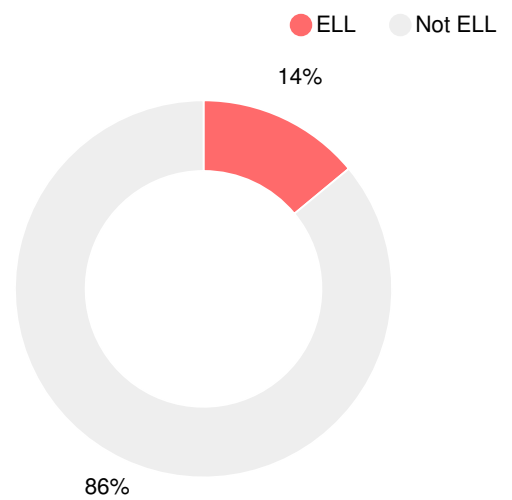

English Language Learners (ELL)