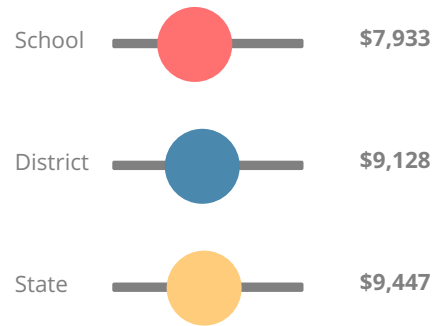

12.7%

School Climate Star Rating

Financial Efficiency Star Rating

Per Pupil Expenditures

Race/Ethnicity

- Asian/Pacific Islander
- American Indian/Alaskan
- Black
- Hispanic
- Multi-racial
- White

Economically Disadvantaged (ED)