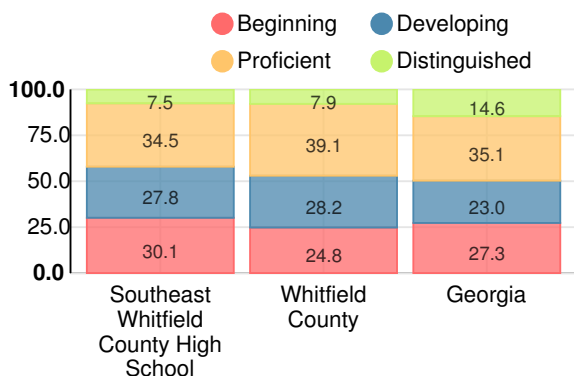

12.7%

School Climate Star Rating

Financial Efficiency Star Rating

Per Pupil Expenditures

Race/Ethnicity

- Asian/Pacific Islander
- American Indian/Alaskan
- Black
- Hispanic
- Multi-racial
- White

Economically Disadvantaged (ED)

Students with Disability (SWD)

English Language Learners (ELL)

High School

CCRPI Score

Southeast Whitfield County High School

Indicator	2018
Content Mastery	56.5
Progress	86.7
Closing Gaps	70.8
Readiness	67.8
Graduation Rate	85.6
CCRPI Score	73.1

American Literature & Composition

Percent of students scoring in each performance level on 2018 Georgia Milestones

Coordinate Algebra/Algebra I

Percent of students scoring in each performance level on 2018 Georgia Milestones

Biology

Percent of students scoring in each performance level on 2018 Georgia Milestones

US History

Percent of students scoring in each performance level on 2018 Georgia Milestones

College & Career Readiness