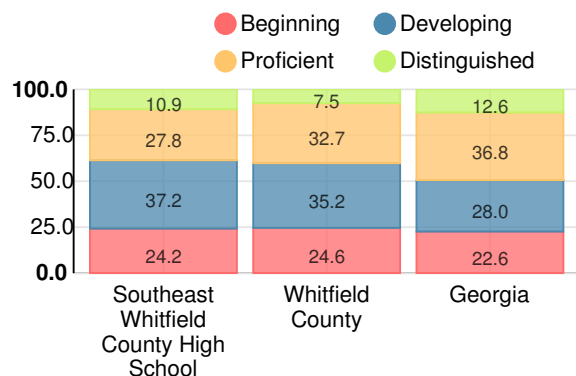

12.7%

School Climate Star Rating

Financial Efficiency Star Rating

Per Pupil Expenditures

Race/Ethnicity

- Asian/Pacific Islander
- American Indian/Alaskan
- Black
- Hispanic
- Multi-racial
- White

Economically Disadvantaged (ED)

Students with Disability (SWD)

English Language Learners (ELL)

High School

CCRPI Score

Southeast Whitfield County High School

Indicator	2018
Content Mastery	56.5
Progress	86.7
Closing Gaps	70.8
Readiness	67.8
Graduation Rate	85.6
CCRPI Score	73.1

American Literature & Composition

Percent of students scoring in each performance level on 2018 Georgia Milestones

Coordinate Algebra/Algebra I

Percent of students scoring in each performance level on 2018 Georgia Milestones

Biology

Percent of students scoring in each performance level on 2018 Georgia Milestones

US History

Percent of students scoring in each performance level on 2018 Georgia Milestones

College & Career Readiness