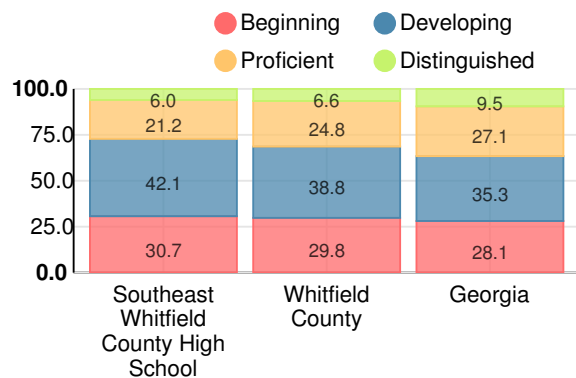

12.7%

School Climate Star Rating

Financial Efficiency Star Rating

Per Pupil Expenditures

Race/Ethnicity

- Asian/Pacific Islander
- American Indian/Alaskan
- Black
- Hispanic
- Multi-racial
- White

Economically Disadvantaged (ED)

Students with Disability (SWD)

English Language Learners (ELL)

High School

CCRPI Score

Southeast Whitfield County High School

Indicator	2018
Content Mastery	56.5
Progress	86.7
Closing Gaps	70.8
Readiness	67.8
Graduation Rate	85.6
CCRPI Score	73.1

American Literature & Composition

Percent of students scoring in each performance level on 2018 Georgia Milestones

Coordinate Algebra/Algebra I

Percent of students scoring in each performance level on 2018 Georgia Milestones

Biology

Percent of students scoring in each performance level on 2018 Georgia Milestones

US History

Percent of students scoring in each performance level on 2018 Georgia Milestones

College & Career Readiness