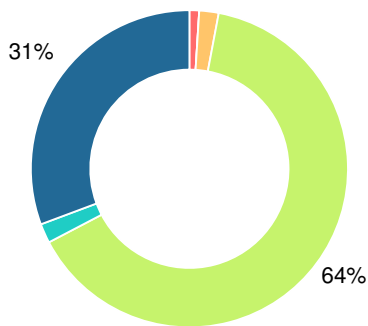

12.7%

School Climate Star Rating

Financial Efficiency Star Rating

Per Pupil Expenditures

Race/Ethnicity

- Asian/Pacific Islander
- American Indian/Alaskan
- Black
- Hispanic
- Multi-racial
- White

Economically Disadvantaged (ED)