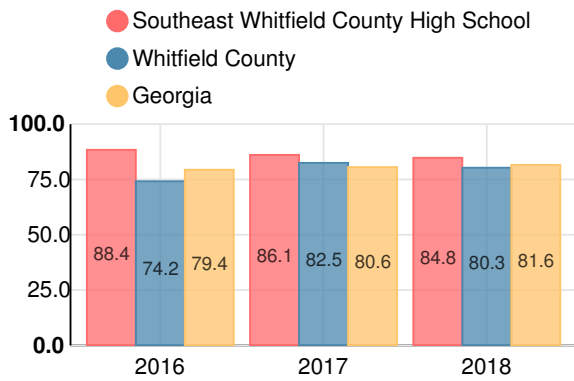

Biology

Percent of students scoring in each performance level on 2018 Georgia Milestones

US History

Percent of students scoring in each performance level on 2018 Georgia Milestones

College & Career Readiness

Percent of 12th grade students who are college and career ready

Accelerated Course Taking

Percent of high school graduates earning high school credit for accelerated enrollment

Four-Year Graduation Rate

College Enrollment Rate