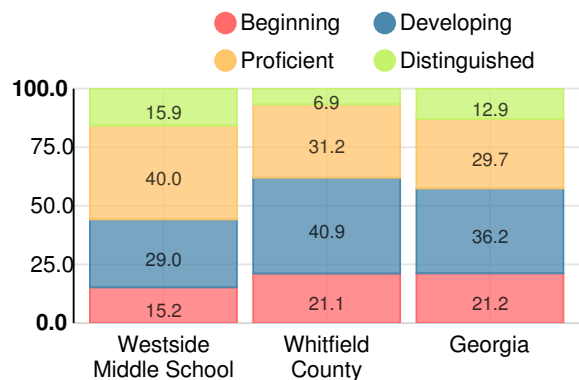

Social Studies

Percent of students scoring in each performance level on 2018 Georgia Milestones for middle school grades