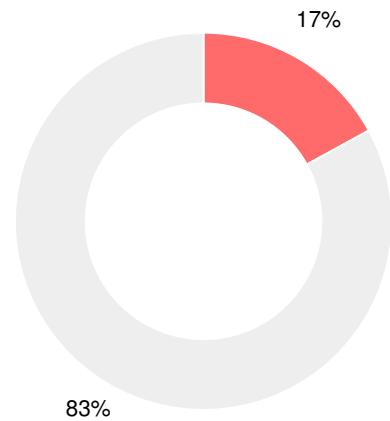

Economically Disadvantaged (ED)

- ED
- Not ED