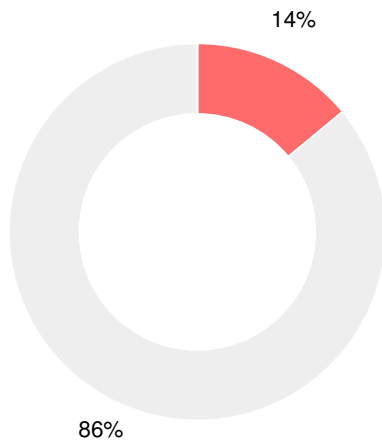

Students with Disability (SWD)

- SWD
- Not SWD