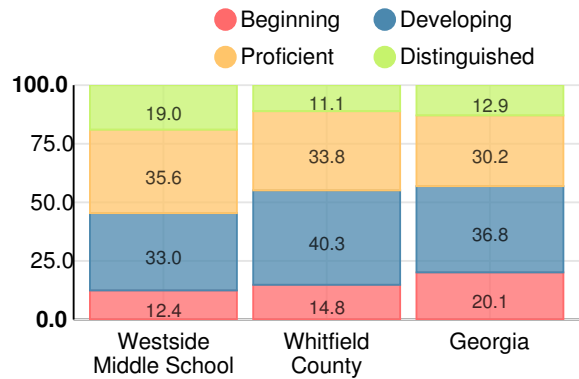

Mathematics

Percent of students scoring in each performance level on 2018 Georgia Milestones for middle school grades