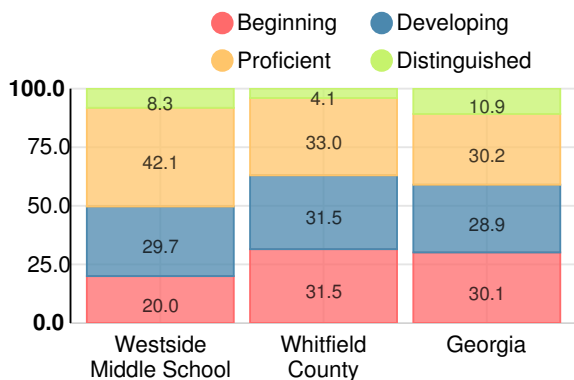

Science

Percent of students scoring in each performance level on 2018 Georgia Milestones for middle school grades