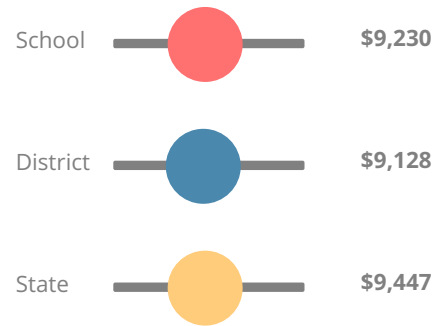

### CCRPI Single Score

Student Mobility Rate

8.6%

School Climate Star Rating

Financial Efficiency Star Rating

Per Pupil Expenditures

Race/Ethnicity

- Asian/Pacific Islander
- American Indian/Alaskan
- Black
- Hispanic
- Multi-racial
- White