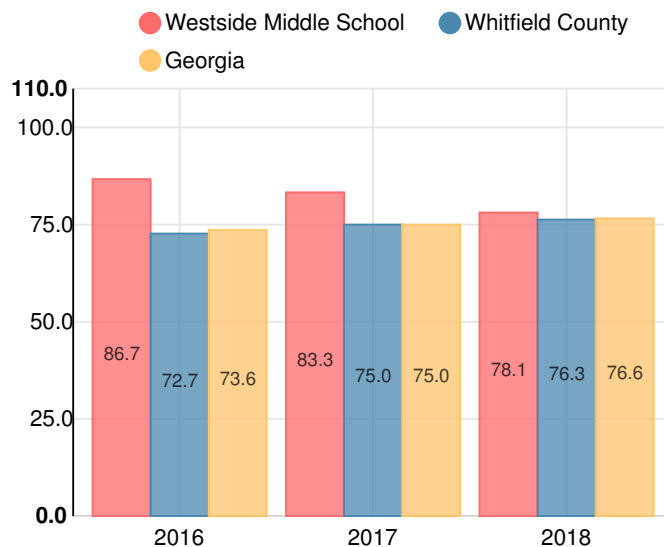

Westside Middle School

580 Lafayette Hwy, Rocky Face, GA 30740

(706)673-2611

Grades: 6-8

Enrollment: 476 students

Note: For information on educator qualifications and other federal reporting requirements, [click here](#). Discipline data are available in the [K-12 Student Discipline Dashboard](#).

Performance Snapshot

- Westside Middle School's **overall performance is higher than 68% of schools in the state** and is similar to its district.
- Its students' **academic growth is higher than 82% of schools in the state** and higher than its district.
- **75.3% of its 8th grade students are reading at or above the grade level target**.

School Wide

C
78.1

Year	Westside Middle School
2018	C
2017	B
2016	B
2015	B
2014	C

Grade conversion	
A	90 - 100
B	80 - 89.9
C	70 - 79.9
D	60 - 69.9
F	0 - 59.9

CCRPI Single Score