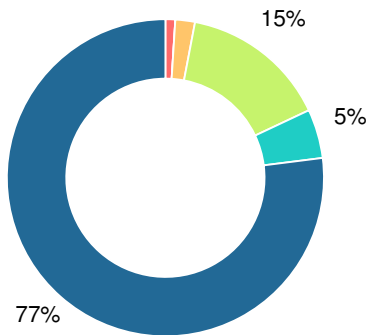

### CCRPI Single Score

Student Mobility Rate

8.6%

School Climate Star Rating

Financial Efficiency Star Rating

Per Pupil Expenditures

Race/Ethnicity

- Asian/Pacific Islander
- American Indian/Alaskan
- Black
- Hispanic
- Multi-racial
- White