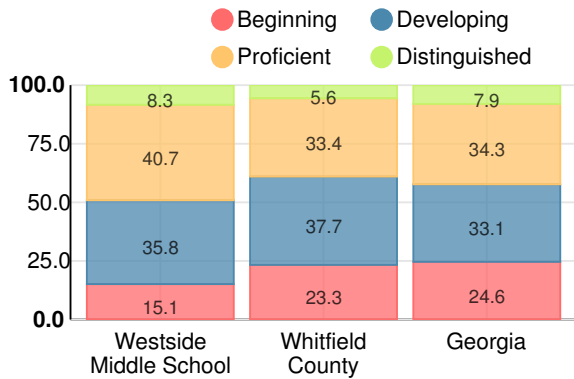

Middle School

CCRPI Score

Westside Middle School

Indicator	2018
Content Mastery	75.3
Progress	90.9
Closing Gaps	43.2
Readiness	86.2
CCRPI Score	78.1

English

Percent of students scoring in each performance level on 2018 Georgia Milestones for middle school grades