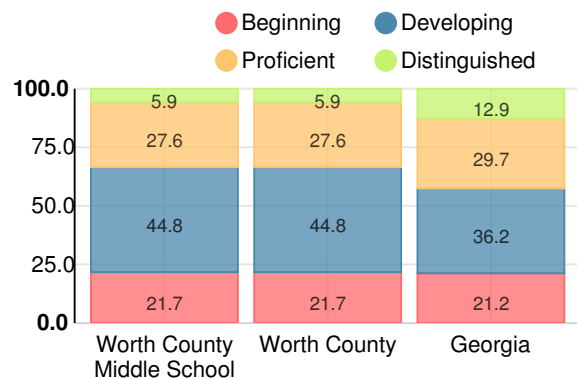

School Climate Star Rating

Financial Efficiency Star Rating

Per Pupil Expenditures

Race/Ethnicity

- Asian/Pacific Islander
- American Indian/Alaskan
- Black
- Hispanic
- Multi-racial
- White

Economically Disadvantaged (ED)

Indicator	2018
Content Mastery	58.9
Progress	93.4
Closing Gaps	75.0
Readiness	81.1
CCRPI Score	77.8

English

Percent of students scoring in each performance level on 2018 Georgia Milestones for middle school grades

Mathematics

Percent of students scoring in each performance level on 2018 Georgia Milestones for middle school grades

Science

Percent of students scoring in each performance level on 2018 Georgia Milestones for middle school grades

Social Studies

Percent of students scoring in each performance level on 2018 Georgia Milestones for middle school grades

Reading at or above the Grade Level Target (8th Grade)

Percent of students in grade 8 achieving Lexile measure greater than 1097