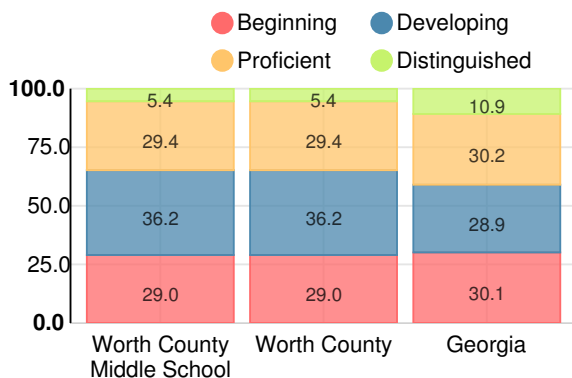

Performance Snapshot

- Worth County Middle School's **overall performance is higher than 67% of schools in the state** and is higher than its district.
- Its students' **academic growth is higher than 90% of schools in the state**.
- **70.3% of its 8th grade students are reading at or above the grade level target**.
- Worth County Middle School is **Beating the Odds**, meaning that it performs better than similar schools.

School Climate Star Rating

Financial Efficiency Star Rating

Per Pupil Expenditures

Race/Ethnicity

- Asian/Pacific Islander
- American Indian/Alaskan
- Black
- Hispanic
- Multi-racial
- White

Economically Disadvantaged (ED)

Indicator	2018
Content Mastery	58.9
Progress	93.4
Closing Gaps	75.0
Readiness	81.1
CCRPI Score	77.8

English

Percent of students scoring in each performance level on 2018 Georgia Milestones for middle school grades

Mathematics

Percent of students scoring in each performance level on 2018 Georgia Milestones for middle school grades

Science

Percent of students scoring in each performance level on 2018 Georgia Milestones for middle school grades