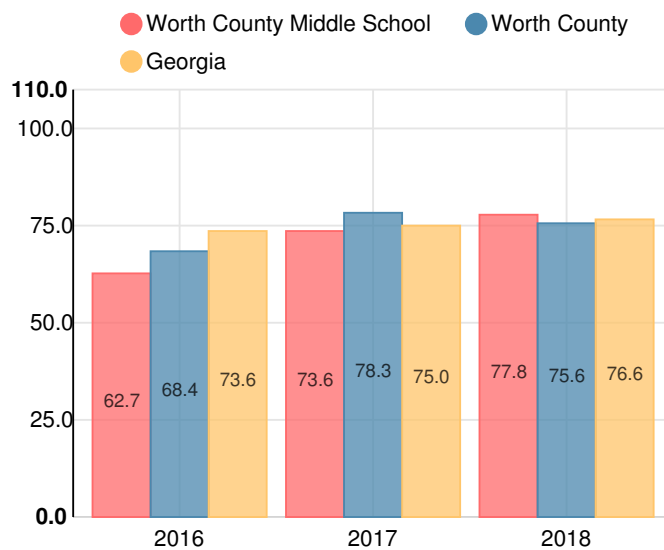

Worth County Middle School

 1305 N Isabella St, Sylvester, GA 31791

 (229)776-8620

 Grades: 6-8

 Enrollment: 700 students

Note: For information on educator qualifications and other federal reporting requirements, [click here](#). Discipline data are available in the [K-12 Student Discipline Dashboard](#).

Performance Snapshot

- Worth County Middle School's **overall performance is higher than 67% of schools in the state** and is higher than its district.
- Its students' **academic growth is higher than 90% of schools in the state**.
- **70.3% of its 8th grade students are reading at or above the grade level target**.
- Worth County Middle School is **Beating the Odds**, meaning that it performs better than similar schools.

School Wide

C
77.8

Year	Worth County Middle School
2018	C
2017	C
2016	D
2015	D
2014	C

Grade conversion	
A	90 - 100
B	80 - 89.9
C	70 - 79.9
D	60 - 69.9
F	0 - 59.9

CCRPI Single Score

Student Mobility Rate

13.9%