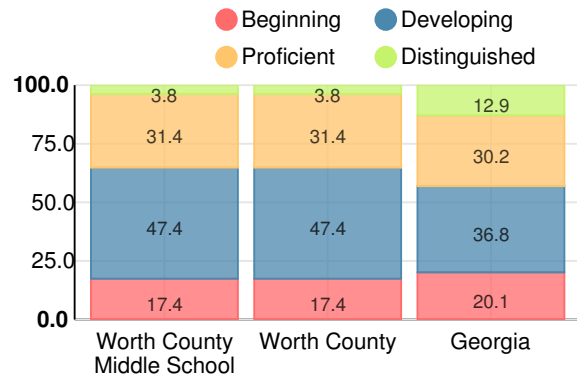

Performance Snapshot

- Worth County Middle School's **overall performance is higher than 67% of schools in the state** and is higher than its district.
- Its students' **academic growth is higher than 90% of schools in the state**.
- **70.3% of its 8th grade students are reading at or above the grade level target**.
- Worth County Middle School is **Beating the Odds**, meaning that it performs better than similar schools.

School Climate Star Rating

Financial Efficiency Star Rating

Per Pupil Expenditures

Race/Ethnicity

- Asian/Pacific Islander
- American Indian/Alaskan
- Black
- Hispanic
- Multi-racial
- White

Economically Disadvantaged (ED)

Indicator	2018
Content Mastery	58.9
Progress	93.4
Closing Gaps	75.0
Readiness	81.1
CCRPI Score	77.8

English

Percent of students scoring in each performance level on 2018 Georgia Milestones for middle school grades

Mathematics

Percent of students scoring in each performance level on 2018 Georgia Milestones for middle school grades

Science

Percent of students scoring in each performance level on 2018 Georgia Milestones for middle school grades