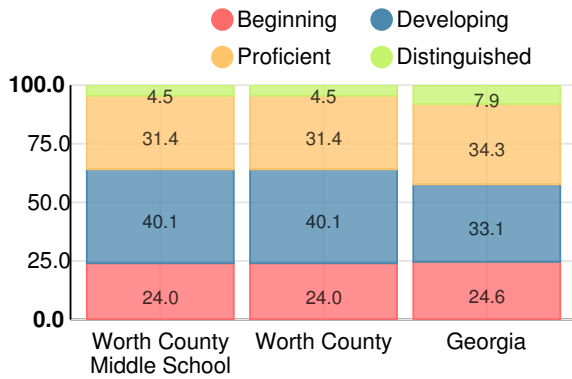

Performance Snapshot

- Worth County Middle School's **overall performance is higher than 67% of schools in the state** and is higher than its district.
- Its students' **academic growth is higher than 90% of schools in the state**.
- **70.3% of its 8th grade students are reading at or above the grade level target**.
- Worth County Middle School is **Beating the Odds**, meaning that it performs better than similar schools.

School Climate Star Rating

Financial Efficiency Star Rating

Per Pupil Expenditures

Race/Ethnicity

- Asian/Pacific Islander
- American Indian/Alaskan
- Black
- Hispanic
- Multi-racial
- White

Economically Disadvantaged (ED)

- ED
- Not ED

Students with Disability (SWD)

- SWD
- Not SWD

English Language Learners (ELL)

- ELL
- Not ELL

Middle School

CCRPI Score

Worth County Middle School

Indicator	2018
Content Mastery	58.9
Progress	93.4
Closing Gaps	75.0
Readiness	81.1
CCRPI Score	77.8

English

Percent of students scoring in each performance level on 2018 Georgia Milestones for middle school grades