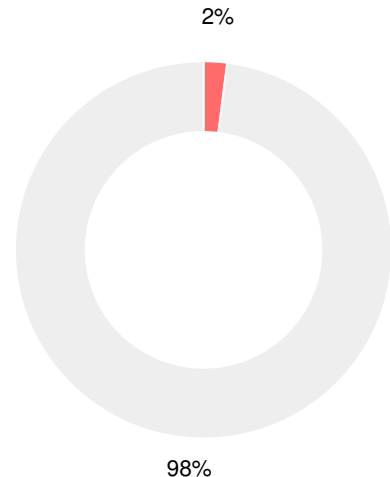

English Language Learners (ELL)

- ELL
- Not ELL