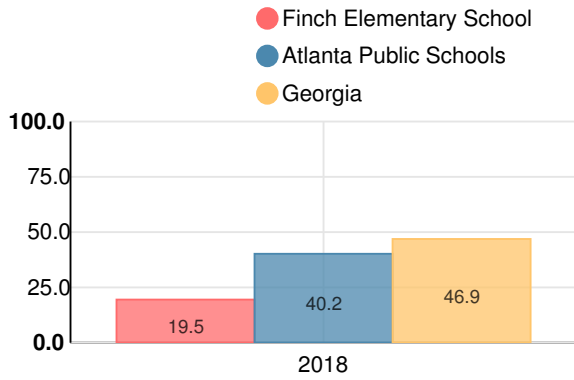

### Mathematics

Percent of students scoring in each performance level on 2018 Georgia Milestones for elementary grades

### Science

Percent of students scoring in each performance level on 2018 Georgia Milestones for elementary grades

### Social Studies

Percent of students scoring in each performance level on 2018 Georgia Milestones for elementary grades

**Reading at or above the Grade Level Target  
(3rd Grade)**

Percent of students in grade 3 achieving Lexile measure equal to or greater than 670