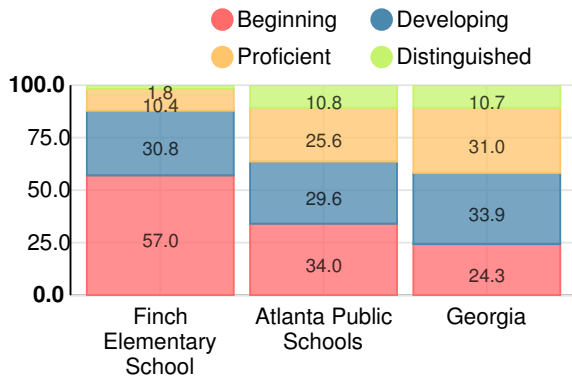

Elementary

CCRPI Score

Finch Elementary School

Indicator	2018
Content Mastery	28.9
Progress	74.8
Closing Gaps	100.0
Readiness	64.5
CCRPI Score	62.8

English

Percent of students scoring in each performance level on 2018 Georgia Milestones for elementary grades