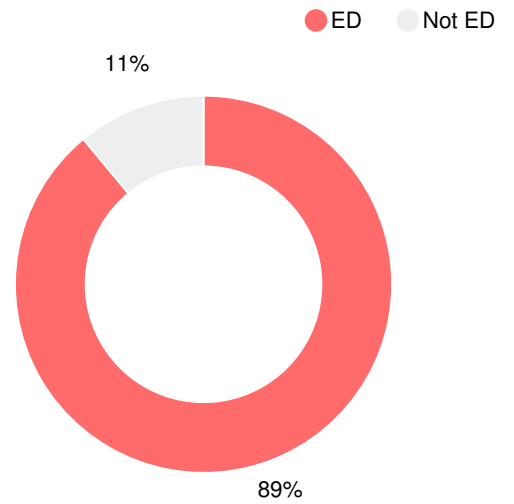

### CCRPI Single Score

Student Mobility Rate

34.1%

School Climate Star Rating

Financial Efficiency Star Rating

Per Pupil Expenditures

Race/Ethnicity

- Asian/Pacific Islander
- American Indian/Alaskan
- Black
- Hispanic
- Multi-racial
- White

Economically Disadvantaged (ED)

Students with Disability (SWD)

English Language Learners (ELL)