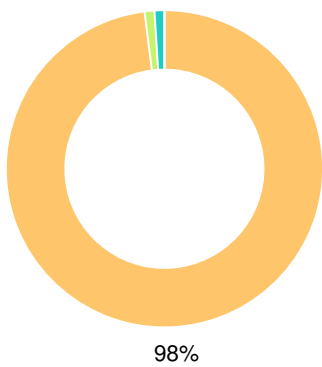

### CCRPI Single Score

Student Mobility Rate

34.1%

School Climate Star Rating

Financial Efficiency Star Rating

Per Pupil Expenditures

Race/Ethnicity

- Asian/Pacific Islander
- American Indian/Alaskan
- Black
- Hispanic
- Multi-racial
- White