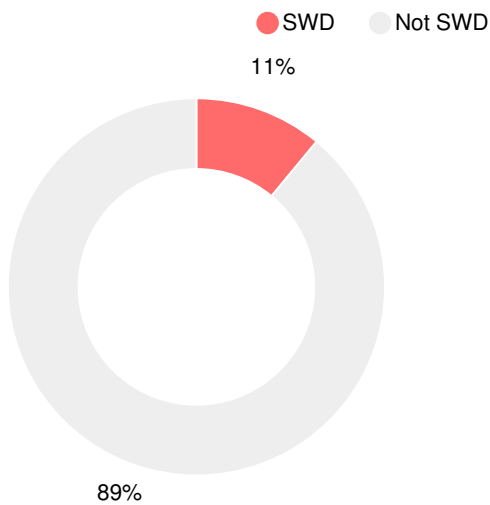

### CCRPI Single Score

Student Mobility Rate

34.1%

School Climate Star Rating

Financial Efficiency Star Rating

Per Pupil Expenditures

Race/Ethnicity

- Asian/Pacific Islander
- American Indian/Alaskan
- Black
- Hispanic
- Multi-racial
- White

Economically Disadvantaged (ED)

Students with Disability (SWD)

English Language Learners (ELL)