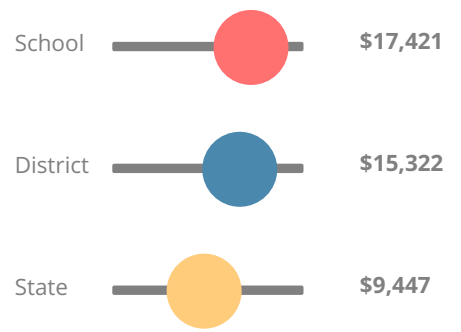

| Grade conversion |           |
|------------------|-----------|
| A                | 90 - 100  |
| B                | 80 - 89.9 |
| C                | 70 - 79.9 |
| D                | 60 - 69.9 |
| F                | 0 - 59.9  |

### CCRPI Single Score

Student Mobility Rate

34.1%

School Climate Star Rating

Financial Efficiency Star Rating

Per Pupil Expenditures

Race/Ethnicity

- Asian/Pacific Islander
- American Indian/Alaskan
- Black
- Hispanic
- Multi-racial
- White