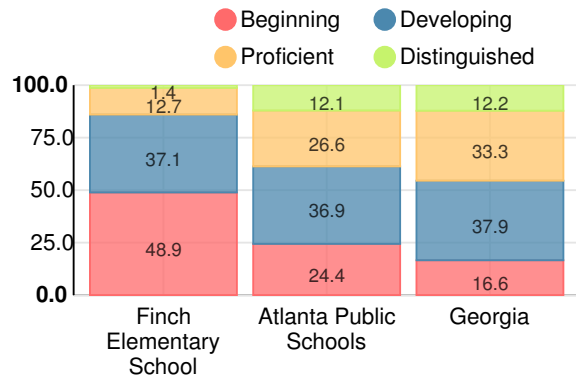

## CCRPI Score

### Finch Elementary School

| Indicator          | 2018        |
|--------------------|-------------|
| Content Mastery    | 28.9        |
| Progress           | 74.8        |
| Closing Gaps       | 100.0       |
| Readiness          | 64.5        |
| <b>CCRPI Score</b> | <b>62.8</b> |

### English

Percent of students scoring in each performance level on 2018 Georgia Milestones for elementary grades

### Mathematics

Percent of students scoring in each performance level on 2018 Georgia Milestones for elementary grades