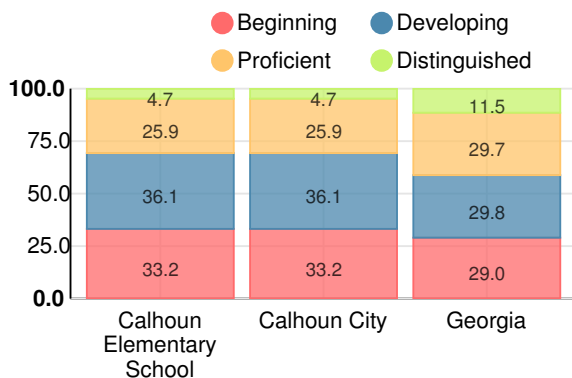

## CCRPI Single Score

Student Mobility Rate

12.6%

School Climate Star Rating

Financial Efficiency Star Rating

Per Pupil Expenditures

Race/Ethnicity

- Asian/Pacific Islander
- American Indian/Alaskan
- Black
- Hispanic
- Multi-racial
- White

### English

Percent of students scoring in each performance level on 2018 Georgia Milestones for elementary grades

### Mathematics

Percent of students scoring in each performance level on 2018 Georgia Milestones for elementary grades

### Science

Percent of students scoring in each performance level on 2018 Georgia Milestones for elementary grades