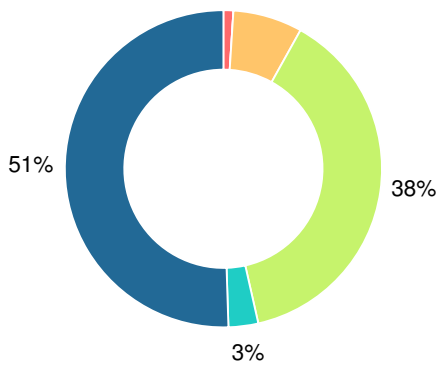

## CCRPI Single Score

Student Mobility Rate

12.6%

School Climate Star Rating

Financial Efficiency Star Rating

Per Pupil Expenditures

Race/Ethnicity

- Asian/Pacific Islander
- American Indian/Alaskan
- Black
- Hispanic
- Multi-racial
- White