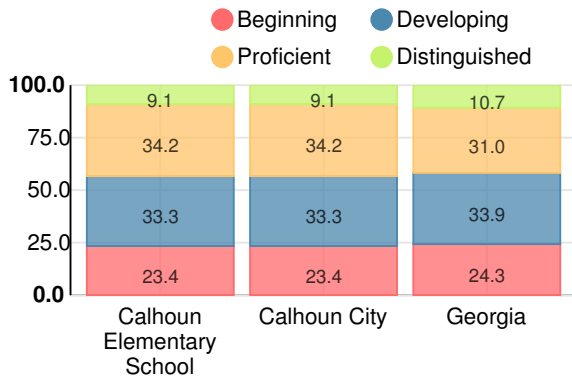

Elementary

CCRPI Score

Calhoun Elementary School

Indicator	2018
Content Mastery	65.0
Progress	98.1
Closing Gaps	76.7
Readiness	82.8
CCRPI Score	81.9

English

Percent of students scoring in each performance level on 2018 Georgia Milestones for elementary grades