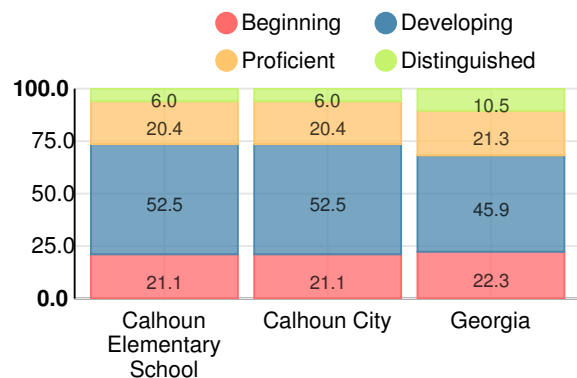

Social Studies

Percent of students scoring in each performance level on 2018 Georgia Milestones for elementary grades