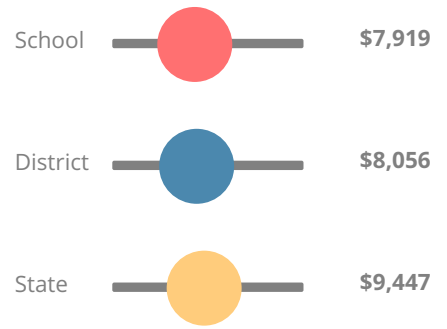

## CCRPI Single Score

Student Mobility Rate

12.6%

School Climate Star Rating

Financial Efficiency Star Rating

Per Pupil Expenditures

Race/Ethnicity

- Asian/Pacific Islander
- American Indian/Alaskan
- Black
- Hispanic
- Multi-racial
- White