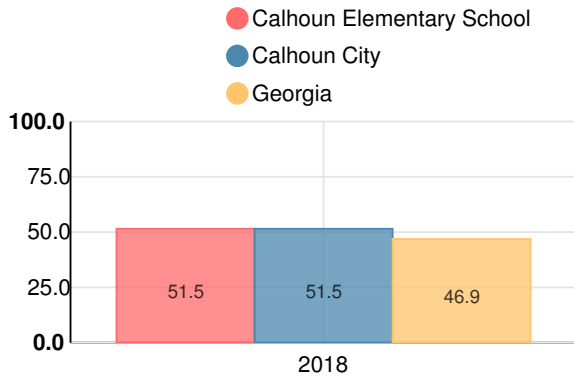

### Mathematics

Percent of students scoring in each performance level on 2018 Georgia Milestones for elementary grades

### Science

Percent of students scoring in each performance level on 2018 Georgia Milestones for elementary grades

### Social Studies

Percent of students scoring in each performance level on 2018 Georgia Milestones for elementary grades

**Reading at or above the Grade Level Target (3rd Grade)**

Percent of students in grade 3 achieving Lexile measure equal to or greater than 670