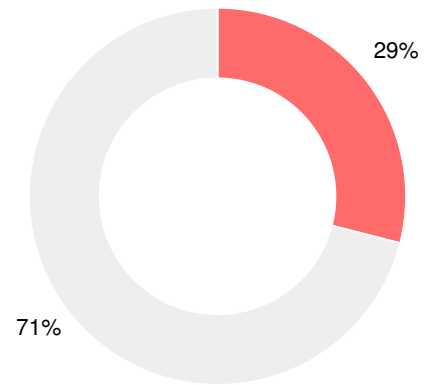

Economically Disadvantaged (ED)

- ED
- Not ED