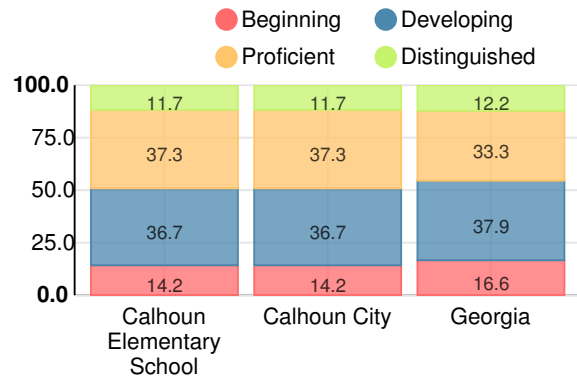

## CCRPI Score

### Calhoun Elementary School

Indicator	2018
Content Mastery	65.0
Progress	98.1
Closing Gaps	76.7
Readiness	82.8
<b>CCRPI Score</b>	<b>81.9</b>

### English

Percent of students scoring in each performance level on 2018 Georgia Milestones for elementary grades

### Mathematics

Percent of students scoring in each performance level on 2018 Georgia Milestones for elementary grades