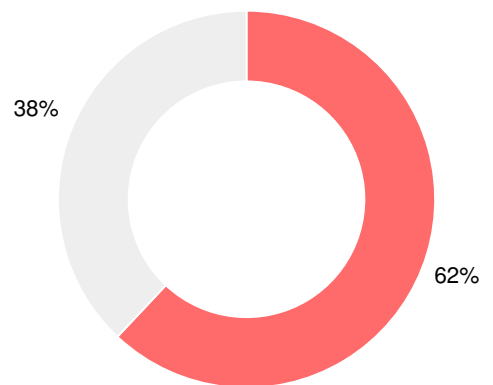

Economically Disadvantaged (ED)

- ED
- Not ED