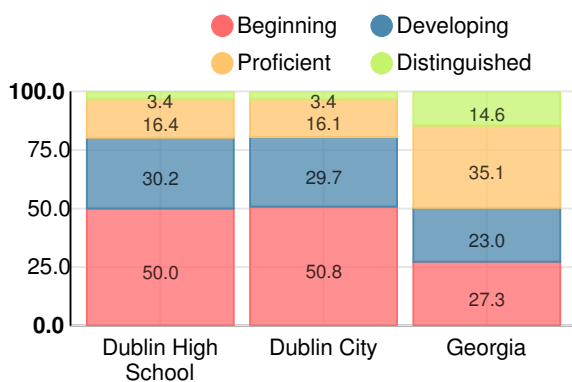

### Dublin High School

Indicator	2018
Content Mastery	41.2
Progress	80.4
Closing Gaps	60.0
Readiness	66.0
Graduation Rate	95.0
<b>CCRPI Score</b>	<b>66.6</b>

### American Literature & Composition

Percent of students scoring in each performance level on 2018 Georgia Milestones

### Coordinate Algebra/Algebra I

Percent of students scoring in each performance level on 2018 Georgia Milestones

### Biology

Percent of students scoring in each performance level on 2018 Georgia Milestones