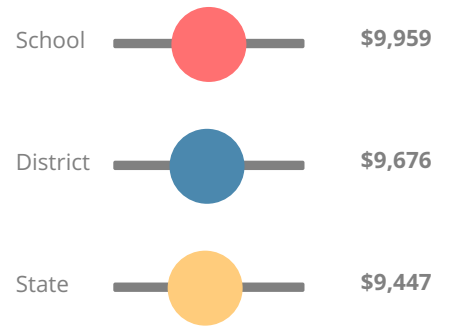

### CCRPI Single Score

Student Mobility Rate

17.7%

School Climate Star Rating

Financial Efficiency Star Rating

Per Pupil Expenditures

Race/Ethnicity

- Asian/Pacific Islander
- American Indian/Alaskan
- Black
- Hispanic
- Multi-racial
- White