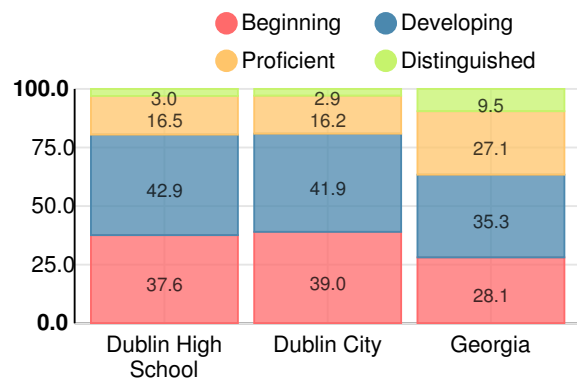

## CCRPI Score

### Dublin High School

Indicator	2018
Content Mastery	41.2
Progress	80.4
Closing Gaps	60.0
Readiness	66.0
Graduation Rate	95.0
<b>CCRPI Score</b>	<b>66.6</b>

### American Literature & Composition

Percent of students scoring in each performance level on 2018 Georgia Milestones

### Coordinate Algebra/Algebra I

Percent of students scoring in each performance level on 2018 Georgia Milestones