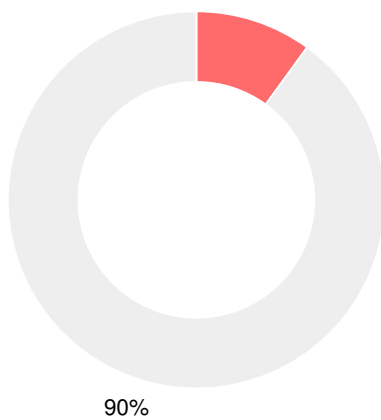

Students with Disability (SWD)

- SWD
- Not SWD