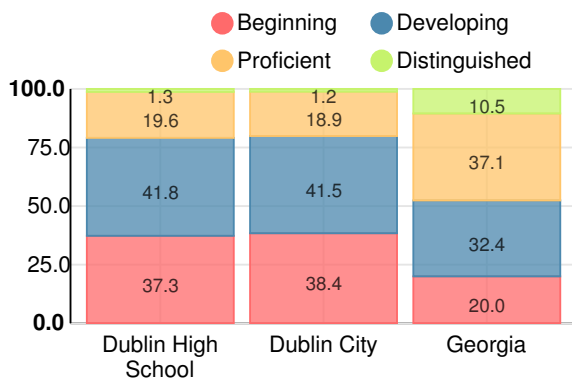

High School

CCRPI Score

Dublin High School

Indicator	2018
Content Mastery	41.2
Progress	80.4
Closing Gaps	60.0
Readiness	66.0
Graduation Rate	95.0
CCRPI Score	66.6

American Literature & Composition

Percent of students scoring in each performance level on 2018 Georgia Milestones