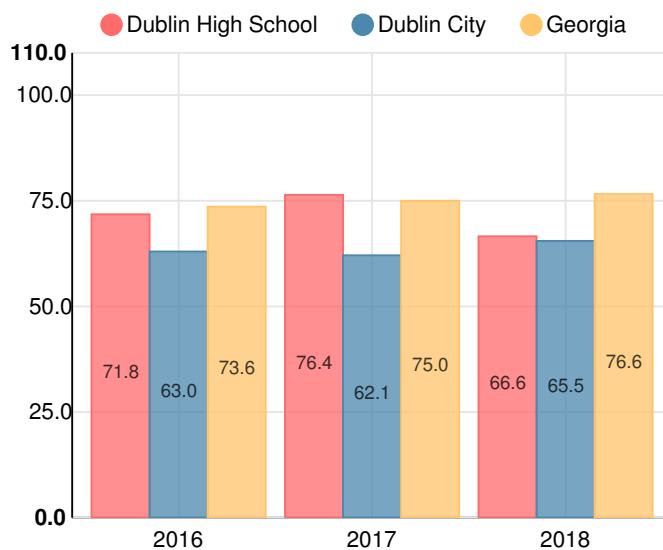

Dublin High School

1127 Hillcrest Pkwy, Dublin, GA 31021

(478)272-4727

Grades: 9-12

Enrollment: 616 students

Note: For information on educator qualifications and other federal reporting requirements, [click here](#). Discipline data are available in the [K-12 Student Discipline Dashboard](#).

Performance Snapshot

- Dublin High School's **overall performance is higher than 32% of schools in the state** and is similar to its district.
- Its students' **academic growth is higher than 43% of schools in the state**.
- **Its four-year graduation rate is 96.8%**, which is **higher than 94% of high schools in the state** and higher than its district.
- **48.0% of graduates are college and career ready**.
- Dublin High School is **Beating the Odds**, meaning that it performs better than similar schools.

School Wide

D
66.6

Year	Dublin High School
2018	D
2017	C
2016	C
2015	F
2014	D

Grade conversion	
A	90 - 100
B	80 - 89.9
C	70 - 79.9
D	60 - 69.9
F	0 - 59.9

CCRPI Single Score