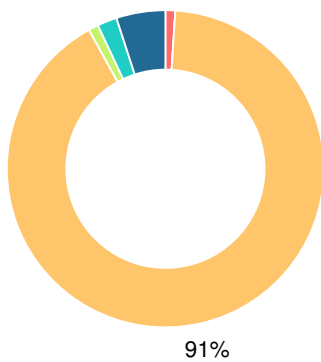

### CCRPI Single Score

Student Mobility Rate

17.7%

School Climate Star Rating

Financial Efficiency Star Rating

Per Pupil Expenditures

Race/Ethnicity

- Asian/Pacific Islander
- American Indian/Alaskan
- Black
- Hispanic
- Multi-racial
- White