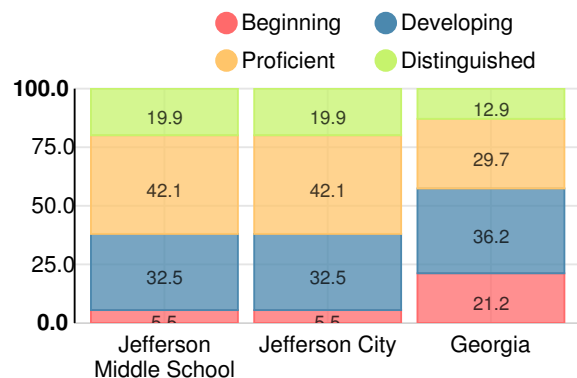

Performance Snapshot

- Jefferson Middle School's **overall performance is higher than 86% of schools in the state** and is lower than its district.
- Its students' **academic growth is higher than 88% of schools in the state**.
- **85.3% of its 8th grade students are reading at or above the grade level target**.
- Jefferson Middle School is **Beating the Odds**, meaning that it performs better than similar schools.

CCRPI Score

Jefferson Middle School

Indicator	2018
Content Mastery	89.0
Progress	93.1
Closing Gaps	53.9
Readiness	89.7
CCRPI Score	85.3

English

Percent of students scoring in each performance level on 2018 Georgia Milestones for middle school grades

Mathematics

Percent of students scoring in each performance level on 2018 Georgia Milestones for middle school grades

Science

Percent of students scoring in each performance level on 2018 Georgia Milestones for middle school grades

Social Studies

Percent of students scoring in each performance level on 2018 Georgia Milestones for middle school grades

Reading at or above the Grade Level Target (8th Grade)

Percent of students in grade 8 achieving Lexile measure greater than 1097