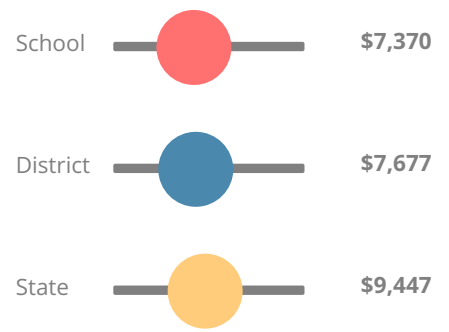

School Wide

B

85.3

Year	Jefferson Middle School
2018	B
2017	A
2016	B
2015	B
2014	A

Grade conversion	
A	90 - 100
B	80 - 89.9
C	70 - 79.9
D	60 - 69.9
F	0 - 59.9

CCRPI Single Score

Student Mobility Rate

6.4%

School Climate Star Rating

Financial Efficiency Star Rating

Per Pupil Expenditures

Race/Ethnicity

Economically Disadvantaged (ED)

Students with Disability (SWD)

English Language Learners (ELL)

Middle School