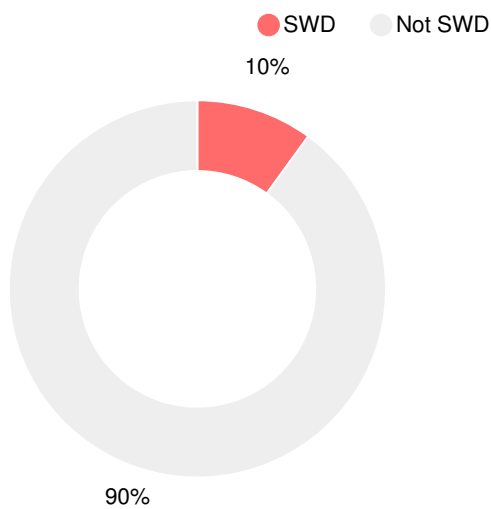

School Climate Star Rating

Financial Efficiency Star Rating

Per Pupil Expenditures

Race/Ethnicity

Economically Disadvantaged (ED)

Students with Disability (SWD)

English Language Learners (ELL)

Middle School

CCRPI Score

Jefferson Middle School

Indicator	2018
Content Mastery	89.0
Progress	93.1
Closing Gaps	53.9
Readiness	89.7
CCRPI Score	85.3

English

Percent of students scoring in each performance level on 2018 Georgia Milestones for middle school grades