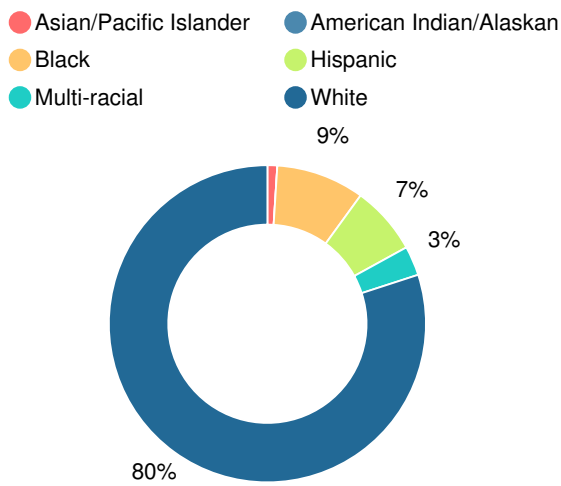

School Climate Star Rating

Financial Efficiency Star Rating

Per Pupil Expenditures

Race/Ethnicity

Economically Disadvantaged (ED)

Students with Disability (SWD)

English Language Learners (ELL)

Middle School

CCRPI Score

Jefferson Middle School

Indicator	2018
Content Mastery	89.0
Progress	93.1
Closing Gaps	53.9
Readiness	89.7
CCRPI Score	85.3

English

Percent of students scoring in each performance level on 2018 Georgia Milestones for middle school grades