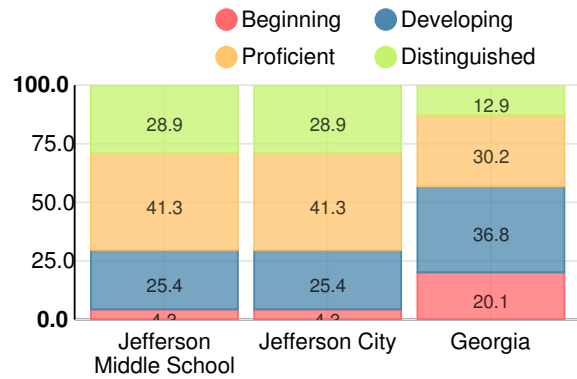

Performance Snapshot

- Jefferson Middle School's **overall performance is higher than 86% of schools in the state** and is lower than its district.
- Its students' **academic growth is higher than 88% of schools in the state**.
- **85.3% of its 8th grade students are reading at or above the grade level target**.
- Jefferson Middle School is **Beating the Odds**, meaning that it performs better than similar schools.

School Climate Star Rating

Financial Efficiency Star Rating

Per Pupil Expenditures

Race/Ethnicity

Economically Disadvantaged (ED)

Students with Disability (SWD)

English Language Learners (ELL)

Middle School

CCRPI Score

Jefferson Middle School

Indicator	2018
Content Mastery	89.0
Progress	93.1
Closing Gaps	53.9
Readiness	89.7
CCRPI Score	85.3

English

Percent of students scoring in each performance level on 2018 Georgia Milestones for middle school grades

Mathematics

Percent of students scoring in each performance level on 2018 Georgia Milestones for middle school grades

Science

Percent of students scoring in each performance level on 2018 Georgia Milestones for middle school grades