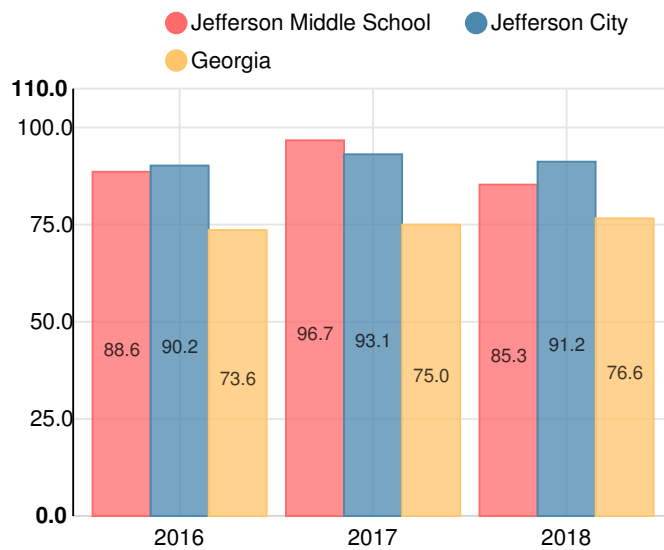

Performance Snapshot

- Jefferson Middle School's **overall performance is higher than 86% of schools in the state** and is lower than its district.
- Its students' **academic growth is higher than 88% of schools in the state**.
- **85.3% of its 8th grade students are reading at or above the grade level target**.
- Jefferson Middle School is **Beating the Odds**, meaning that it performs better than similar schools.

School Wide

B

85.3

Year	Jefferson Middle School
2018	B
2017	A
2016	B
2015	B
2014	A

Grade conversion	
A	90 - 100
B	80 - 89.9
C	70 - 79.9
D	60 - 69.9
F	0 - 59.9

CCRPI Single Score

Student Mobility Rate

6.4%

CCRPI Score

Jefferson Middle School

Indicator	2018
Content Mastery	89.0
Progress	93.1
Closing Gaps	53.9
Readiness	89.7
CCRPI Score	85.3

English

Percent of students scoring in each performance level on 2018 Georgia Milestones for middle school grades