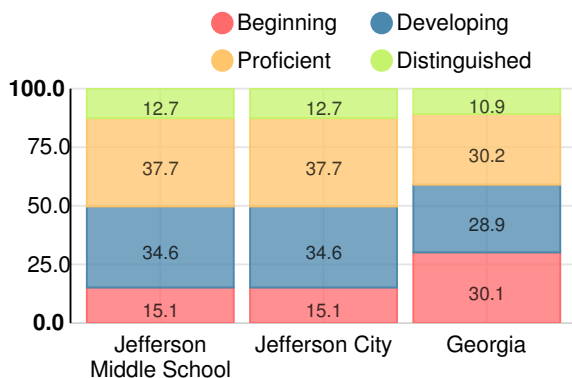

Performance Snapshot

- Jefferson Middle School's **overall performance is higher than 86% of schools in the state** and is lower than its district.
- Its students' **academic growth is higher than 88% of schools in the state**.
- **85.3% of its 8th grade students are reading at or above the grade level target**.
- Jefferson Middle School is **Beating the Odds**, meaning that it performs better than similar schools.

School Climate Star Rating

Financial Efficiency Star Rating

Per Pupil Expenditures

Race/Ethnicity

Economically Disadvantaged (ED)

Students with Disability (SWD)

English Language Learners (ELL)

Middle School

CCRPI Score

Jefferson Middle School

Indicator	2018
Content Mastery	89.0
Progress	93.1
Closing Gaps	53.9
Readiness	89.7
CCRPI Score	85.3

English

Percent of students scoring in each performance level on 2018 Georgia Milestones for middle school grades

Mathematics

Percent of students scoring in each performance level on 2018 Georgia Milestones for middle school grades

Science

Percent of students scoring in each performance level on 2018 Georgia Milestones for middle school grades