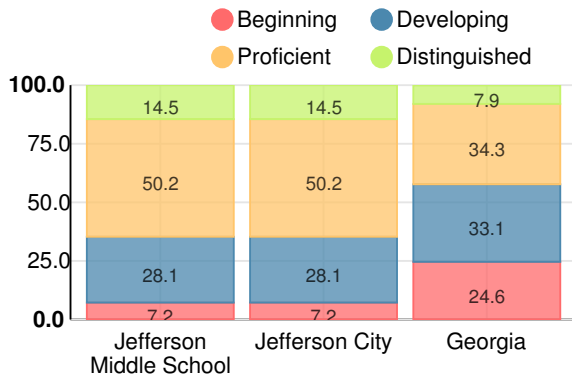

Performance Snapshot

- Jefferson Middle School's **overall performance is higher than 86% of schools in the state** and is lower than its district.
- Its students' **academic growth is higher than 88% of schools in the state**.
- **85.3% of its 8th grade students are reading at or above the grade level target**.
- Jefferson Middle School is **Beating the Odds**, meaning that it performs better than similar schools.

School Wide

B

85.3

Year	Jefferson Middle School
2018	B
2017	A
2016	B
2015	B
2014	A

Grade conversion	
A	90 - 100
B	80 - 89.9
C	70 - 79.9
D	60 - 69.9
F	0 - 59.9

CCRPI Single Score

Student Mobility Rate

6.4%

School Climate Star Rating

Financial Efficiency Star Rating

Per Pupil Expenditures

Race/Ethnicity

Economically Disadvantaged (ED)

Students with Disability (SWD)

English Language Learners (ELL)

Middle School

CCRPI Score

Jefferson Middle School

Indicator	2018
Content Mastery	89.0
Progress	93.1
Closing Gaps	53.9
Readiness	89.7
CCRPI Score	85.3

English

Percent of students scoring in each performance level on 2018 Georgia Milestones for middle school grades