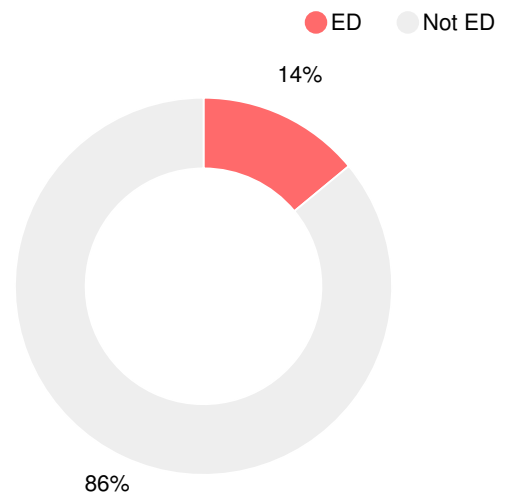

School Climate Star Rating

Financial Efficiency Star Rating

Per Pupil Expenditures

Race/Ethnicity

Economically Disadvantaged (ED)

Students with Disability (SWD)

English Language Learners (ELL)

Middle School

CCRPI Score

Jefferson Middle School

Indicator	2018
Content Mastery	89.0
Progress	93.1
Closing Gaps	53.9
Readiness	89.7
CCRPI Score	85.3

English

Percent of students scoring in each performance level on 2018 Georgia Milestones for middle school grades