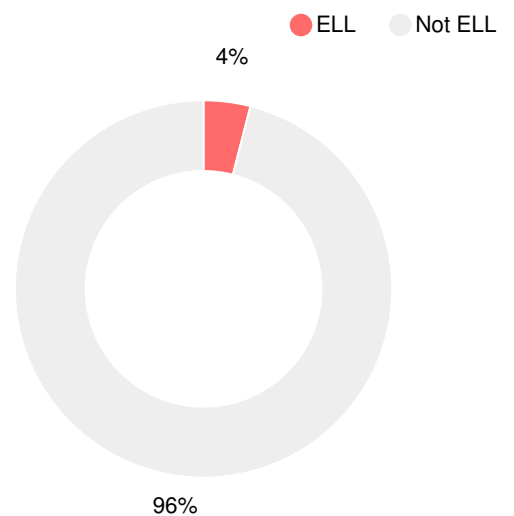

School Climate Star Rating

Financial Efficiency Star Rating

Per Pupil Expenditures

Race/Ethnicity

Economically Disadvantaged (ED)

Students with Disability (SWD)

English Language Learners (ELL)

Middle School

CCRPI Score

Jefferson Middle School

Indicator	2018
Content Mastery	89.0
Progress	93.1
Closing Gaps	53.9
Readiness	89.7
CCRPI Score	85.3

English

Percent of students scoring in each performance level on 2018 Georgia Milestones for middle school grades