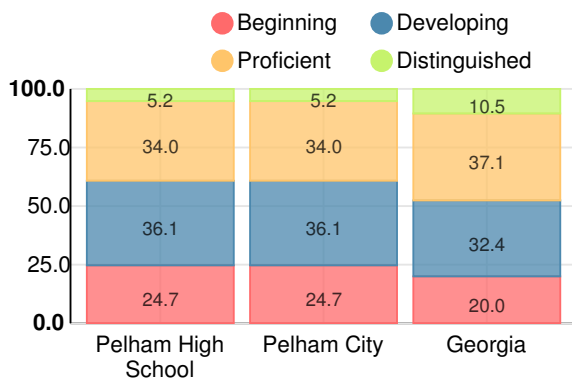

Financial Efficiency Star Rating

Per Pupil Expenditures

Race/Ethnicity

- Asian/Pacific Islander
- American Indian/Alaskan
- Black
- Hispanic
- Multi-racial
- White

Economically Disadvantaged (ED)

- ED
- Not ED

Students with Disability (SWD)

- SWD
- Not SWD

English Language Learners (ELL)

- ELL
- Not ELL

High School

CCRPI Score

Pelham High School

Indicator	2018
Content Mastery	62.2
Progress	86.7
Closing Gaps	52.5
Readiness	80.7
Graduation Rate	89.4
CCRPI Score	75.4

American Literature & Composition

Percent of students scoring in each performance level on 2018 Georgia Milestones

Coordinate Algebra/Algebra I

Percent of students scoring in each performance level on 2018 Georgia Milestones

Biology

Percent of students scoring in each performance level on 2018 Georgia Milestones

US History

Percent of students scoring in each performance level on 2018 Georgia Milestones

College & Career Readiness