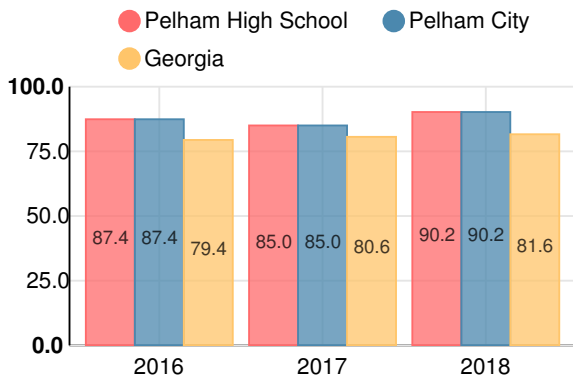

American Literature & Composition

Percent of students scoring in each performance level on 2018 Georgia Milestones

Coordinate Algebra/Algebra I

Percent of students scoring in each performance level on 2018 Georgia Milestones

Biology

Percent of students scoring in each performance level on 2018 Georgia Milestones

US History

Percent of students scoring in each performance level on 2018 Georgia Milestones

College & Career Readiness

Percent of 12th grade students who are college and career ready

Accelerated Course Taking

Percent of high school graduates earning high school credit for accelerated enrollment

Four-Year Graduation Rate

College Enrollment Rate