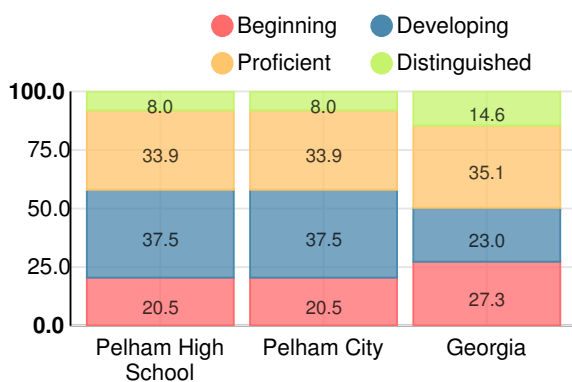

Financial Efficiency Star Rating

Per Pupil Expenditures

Race/Ethnicity

- Asian/Pacific Islander
- American Indian/Alaskan
- Black
- Hispanic
- Multi-racial
- White

Economically Disadvantaged (ED)

- ED
- Not ED

Students with Disability (SWD)

- SWD
- Not SWD

English Language Learners (ELL)

- ELL
- Not ELL

High School

CCRPI Score

Pelham High School

Indicator	2018
Content Mastery	62.2
Progress	86.7
Closing Gaps	52.5
Readiness	80.7
Graduation Rate	89.4
CCRPI Score	75.4

American Literature & Composition

Percent of students scoring in each performance level on 2018 Georgia Milestones

Coordinate Algebra/Algebra I

Percent of students scoring in each performance level on 2018 Georgia Milestones

Biology

Percent of students scoring in each performance level on 2018 Georgia Milestones

US History

Percent of students scoring in each performance level on 2018 Georgia Milestones

College & Career Readiness