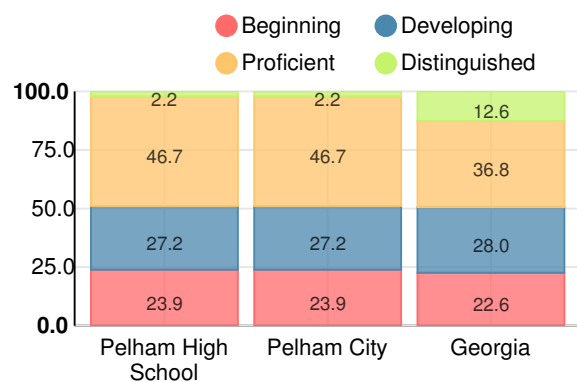

Financial Efficiency Star Rating

Per Pupil Expenditures

Race/Ethnicity

- Asian/Pacific Islander
- American Indian/Alaskan
- Black
- Hispanic
- Multi-racial
- White

Economically Disadvantaged (ED)

- ED
- Not ED

Students with Disability (SWD)

- SWD
- Not SWD

English Language Learners (ELL)

- ELL
- Not ELL

High School

CCRPI Score

Pelham High School

Indicator	2018
Content Mastery	62.2
Progress	86.7
Closing Gaps	52.5
Readiness	80.7
Graduation Rate	89.4
CCRPI Score	75.4

American Literature & Composition

Percent of students scoring in each performance level on 2018 Georgia Milestones

Coordinate Algebra/Algebra I

Percent of students scoring in each performance level on 2018 Georgia Milestones

Biology

Percent of students scoring in each performance level on 2018 Georgia Milestones

US History

Percent of students scoring in each performance level on 2018 Georgia Milestones

College & Career Readiness