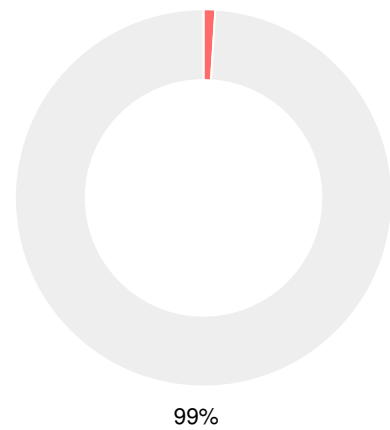

English Language Learners (ELL)

- ELL
- Not ELL