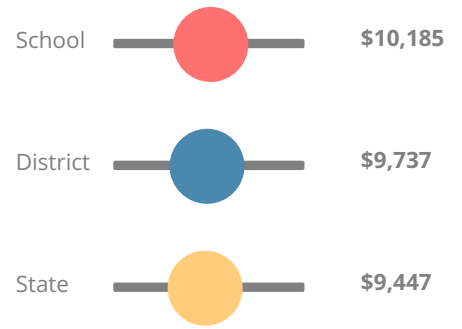

School Wide

C
75.4

Year	Pelham High School
2018	C
2017	B
2016	C
2015	B
2014	C

Grade conversion	
A	90 - 100
B	80 - 89.9
C	70 - 79.9
D	60 - 69.9
F	0 - 59.9

CCRPI Single Score

Student Mobility Rate

10.0%

School Climate Star Rating

Financial Efficiency Star Rating

Per Pupil Expenditures

Race/Ethnicity

- Asian/Pacific Islander
- American Indian/Alaskan
- Black
- Hispanic
- Multi-racial
- White

Economically Disadvantaged (ED)

- ED
- Not ED