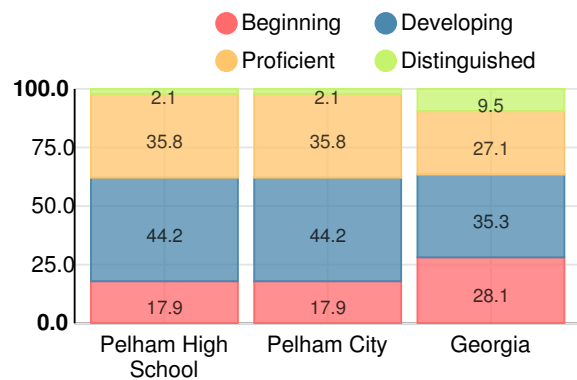

Financial Efficiency Star Rating

Per Pupil Expenditures

Race/Ethnicity

- Asian/Pacific Islander
- American Indian/Alaskan
- Black
- Hispanic
- Multi-racial
- White

Economically Disadvantaged (ED)

- ED
- Not ED

Students with Disability (SWD)

- SWD
- Not SWD

English Language Learners (ELL)

- ELL
- Not ELL

High School

CCRPI Score

Pelham High School

Indicator	2018
Content Mastery	62.2
Progress	86.7
Closing Gaps	52.5
Readiness	80.7
Graduation Rate	89.4
CCRPI Score	75.4

American Literature & Composition

Percent of students scoring in each performance level on 2018 Georgia Milestones

Coordinate Algebra/Algebra I

Percent of students scoring in each performance level on 2018 Georgia Milestones

Biology

Percent of students scoring in each performance level on 2018 Georgia Milestones

US History

Percent of students scoring in each performance level on 2018 Georgia Milestones

College & Career Readiness