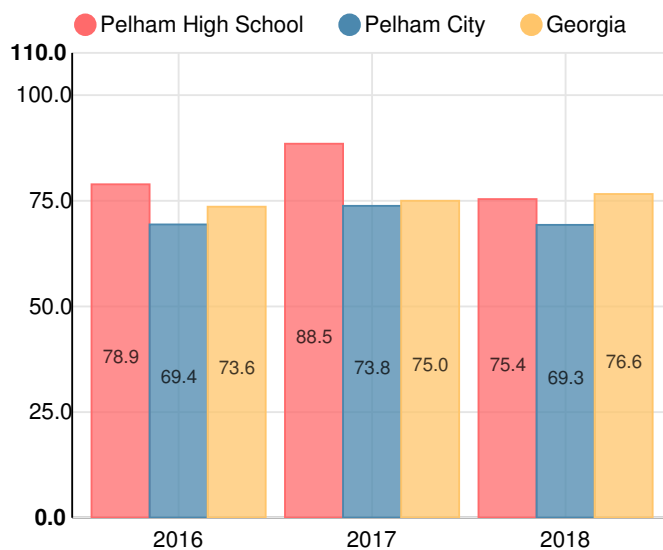

Performance Snapshot

- Pelham High School's **overall performance is higher than 60% of schools in the state** and is higher than its district.
- Its students' **academic growth is higher than 67% of schools in the state**.
- **Its four-year graduation rate is 90.2%**, which is higher than 62% of high schools.
- **67.6% of graduates are college and career ready**.
- Pelham High School is **Beating the Odds**, meaning that it performs better than similar schools.

School Wide

C
75.4

Year	Pelham High School
2018	C
2017	B
2016	C
2015	B
2014	C

Grade conversion	
A	90 - 100
B	80 - 89.9
C	70 - 79.9
D	60 - 69.9
F	0 - 59.9

CCRPI Single Score

Student Mobility Rate

10.0%

School Climate Star Rating