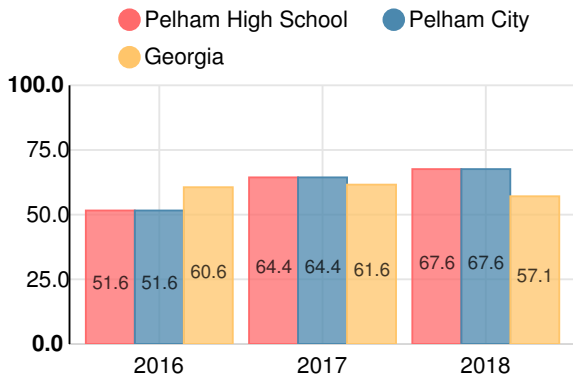

College & Career Readiness

Percent of 12th grade students who are college and career ready