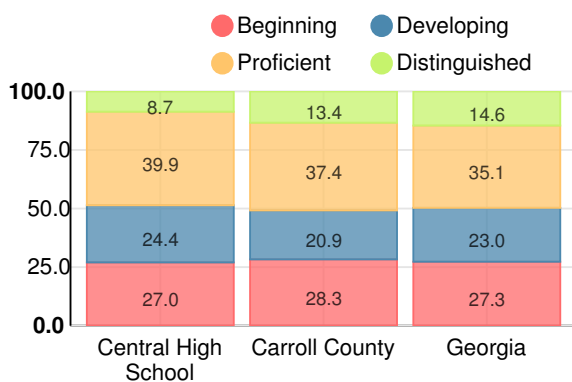

School Climate Star Rating

Financial Efficiency Star Rating

Per Pupil Expenditures

Race/Ethnicity

- Asian/Pacific Islander
- American Indian/Alaskan
- Black
- Hispanic
- Multi-racial
- White

Economically Disadvantaged (ED)

- ED
- Not ED

Students with Disability (SWD)

- SWD
- Not SWD

English Language Learners (ELL)

- ELL
- Not ELL

High School

CCRPI Score

Central High School

Indicator	2018
Content Mastery	69.0
Progress	79.2
Closing Gaps	60.3
Readiness	80.7
Graduation Rate	88.2
CCRPI Score	75.8

American Literature & Composition

Percent of students scoring in each performance level on 2018 Georgia Milestones

Coordinate Algebra/Algebra I

Percent of students scoring in each performance level on 2018 Georgia Milestones

Biology

Percent of students scoring in each performance level on 2018 Georgia Milestones

US History