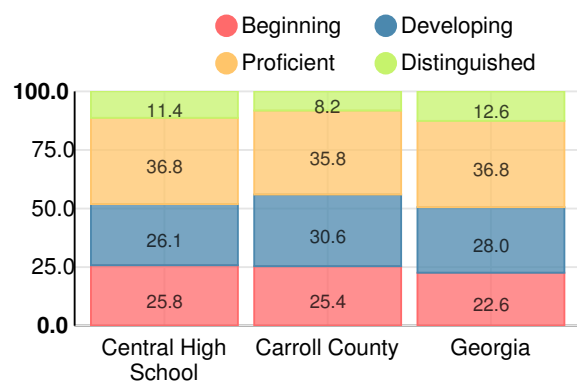

School Climate Star Rating

Financial Efficiency Star Rating

Per Pupil Expenditures

Race/Ethnicity

- Asian/Pacific Islander
- American Indian/Alaskan
- Black
- Hispanic
- Multi-racial
- White

Economically Disadvantaged (ED)

Indicator	2018
Content Mastery	69.0
Progress	79.2
Closing Gaps	60.3
Readiness	80.7
Graduation Rate	88.2
CCRPI Score	75.8

American Literature & Composition

Percent of students scoring in each performance level on 2018 Georgia Milestones

Coordinate Algebra/Algebra I

Percent of students scoring in each performance level on 2018 Georgia Milestones

Biology

Percent of students scoring in each performance level on 2018 Georgia Milestones

US History

Percent of students scoring in each performance level on 2018 Georgia Milestones

College & Career Readiness

Percent of 12th grade students who are college and career ready

Accelerated Course Taking

Percent of high school graduates earning high school credit for accelerated enrollment