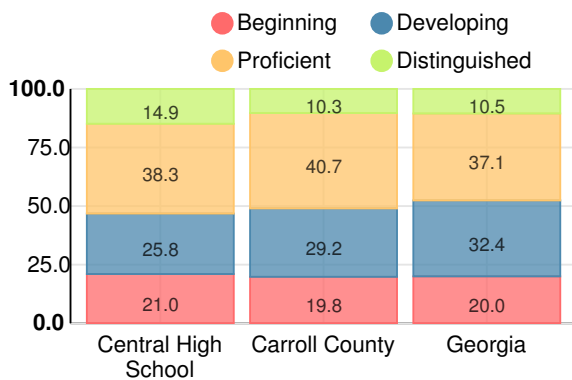

School Climate Star Rating

Financial Efficiency Star Rating

Per Pupil Expenditures

Race/Ethnicity

- Asian/Pacific Islander
- American Indian/Alaskan
- Black
- Hispanic
- Multi-racial
- White

Economically Disadvantaged (ED)

- ED
- Not ED

Students with Disability (SWD)

- SWD
- Not SWD

English Language Learners (ELL)

- ELL
- Not ELL

High School

CCRPI Score

Central High School

Indicator	2018
Content Mastery	69.0
Progress	79.2
Closing Gaps	60.3
Readiness	80.7
Graduation Rate	88.2
CCRPI Score	75.8

American Literature & Composition

Percent of students scoring in each performance level on 2018 Georgia Milestones

Coordinate Algebra/Algebra I

Percent of students scoring in each performance level on 2018 Georgia Milestones

Biology

Percent of students scoring in each performance level on 2018 Georgia Milestones

US History