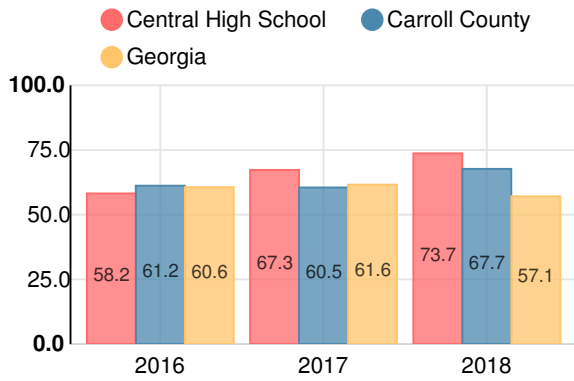

Indicator	2018
Content Mastery	69.0
Progress	79.2
Closing Gaps	60.3
Readiness	80.7
Graduation Rate	88.2
CCRPI Score	75.8

American Literature & Composition

Percent of students scoring in each performance level on 2018 Georgia Milestones

Coordinate Algebra/Algebra I

Percent of students scoring in each performance level on 2018 Georgia Milestones

Biology

Percent of students scoring in each performance level on 2018 Georgia Milestones

US History

Percent of students scoring in each performance level on 2018 Georgia Milestones

College & Career Readiness

Percent of 12th grade students who are college and career ready

Accelerated Course Taking

Percent of high school graduates earning high school credit for accelerated enrollment