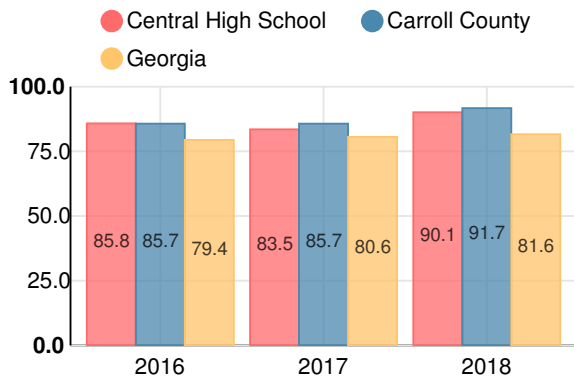

Four-Year Graduation Rate