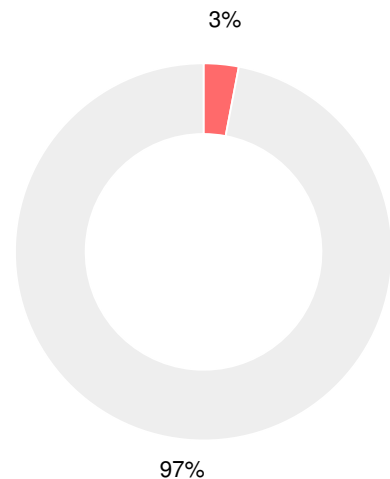

- ED
- Not ED

Students with Disability (SWD)

- SWD
- Not SWD

English Language Learners (ELL)

- ELL
- Not ELL

High School

CCRPI Score

Central High School

Indicator	2018
Content Mastery	69.0
Progress	79.2
Closing Gaps	60.3
Readiness	80.7
Graduation Rate	88.2
CCRPI Score	75.8

American Literature & Composition

Percent of students scoring in each performance level on 2018 Georgia Milestones