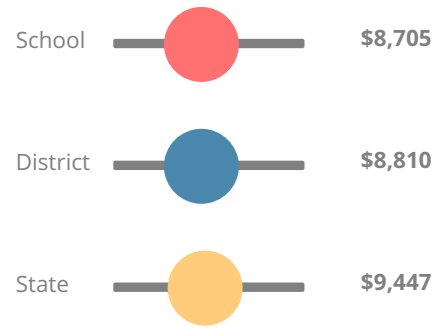

School Wide

C

75.8

Year	Central High School
2018	C
2017	B
2016	C
2015	C
2014	D

Grade conversion	
A	90 - 100
B	80 - 89.9
C	70 - 79.9
D	60 - 69.9
F	0 - 59.9

CCRPI Single Score

Student Mobility Rate

14.9%

School Climate Star Rating

Financial Efficiency Star Rating

Per Pupil Expenditures

Race/Ethnicity

- Asian/Pacific Islander
- American Indian/Alaskan
- Black
- Hispanic
- Multi-racial
- White

Economically Disadvantaged (ED)