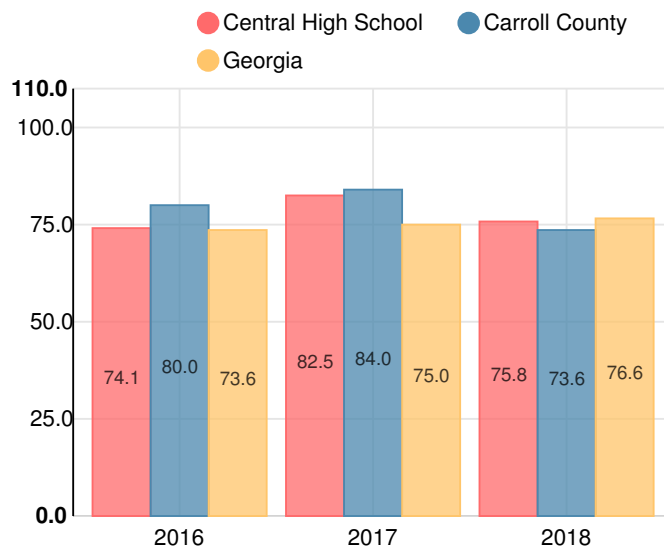

Performance Snapshot

- Central High School's **overall performance is higher than 62% of schools in the state** and is higher than its district.
- Its students' **academic growth is higher than 38% of schools in the state** and lower than its district.
- **Its four-year graduation rate is 90.1%**, which is **higher than 61% of high schools in the state** and similar to its district.
- **73.7% of graduates are college and career ready**.

School Wide

C

75.8

Year	Central High School
2018	C
2017	B
2016	C
2015	C
2014	D

Grade conversion	
A	90 - 100
B	80 - 89.9
C	70 - 79.9
D	60 - 69.9
F	0 - 59.9

CCRPI Single Score

Student Mobility Rate

14.9%