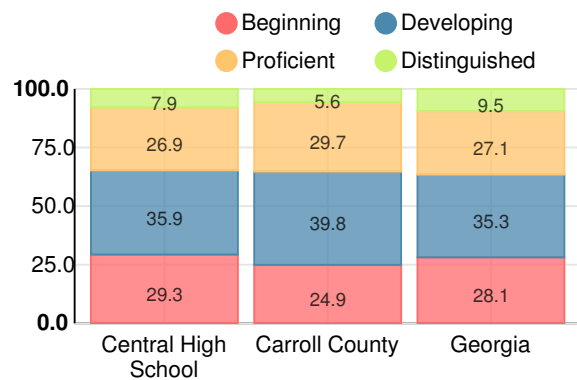

School Climate Star Rating

Financial Efficiency Star Rating

Per Pupil Expenditures

Race/Ethnicity

- Asian/Pacific Islander
- American Indian/Alaskan
- Black
- Hispanic
- Multi-racial
- White

Economically Disadvantaged (ED)

- ED
- Not ED

Students with Disability (SWD)

- SWD
- Not SWD

English Language Learners (ELL)

- ELL
- Not ELL

High School

CCRPI Score

Central High School

Indicator	2018
Content Mastery	69.0
Progress	79.2
Closing Gaps	60.3
Readiness	80.7
Graduation Rate	88.2
CCRPI Score	75.8

American Literature & Composition

Percent of students scoring in each performance level on 2018 Georgia Milestones

Coordinate Algebra/Algebra I

Percent of students scoring in each performance level on 2018 Georgia Milestones

Biology

Percent of students scoring in each performance level on 2018 Georgia Milestones

US History