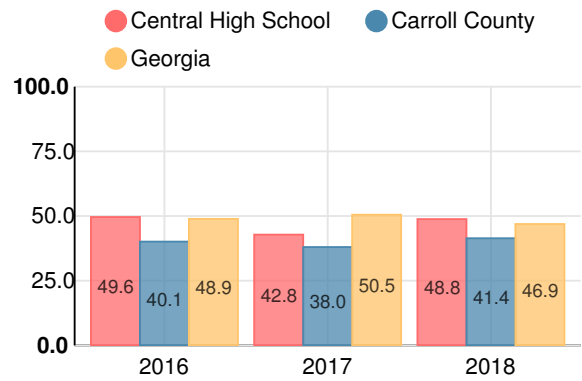

Coordinate Algebra/Algebra I

Percent of students scoring in each performance level on 2018 Georgia Milestones

Biology

Percent of students scoring in each performance level on 2018 Georgia Milestones

US History

Percent of students scoring in each performance level on 2018 Georgia Milestones

College & Career Readiness

Percent of 12th grade students who are college and career ready

Accelerated Course Taking

Percent of high school graduates earning high school credit for accelerated enrollment