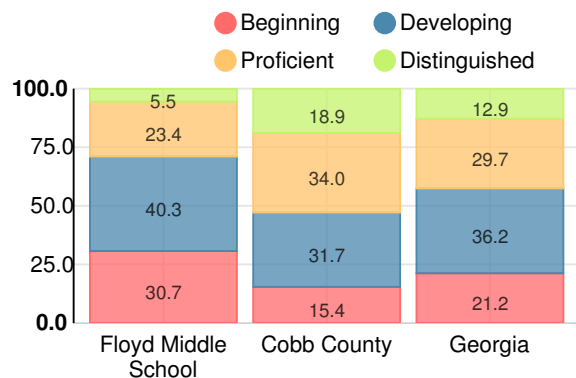

Financial Efficiency Star Rating

Per Pupil Expenditures

Race/Ethnicity

Economically Disadvantaged (ED)

Students with Disability (SWD)

English Language Learners (ELL)

Middle School

CCRPI Score

Floyd Middle School

Indicator	2018
Content Mastery	53.6
Progress	80.6
Closing Gaps	78.3
Readiness	77.3
CCRPI Score	71.5

English

Percent of students scoring in each performance level on 2018 Georgia Milestones for middle school grades

Mathematics

Percent of students scoring in each performance level on 2018 Georgia Milestones for middle school grades

Science

Percent of students scoring in each performance level on 2018 Georgia Milestones for middle school grades

Social Studies

Percent of students scoring in each performance level on 2018 Georgia Milestones for middle school grades

Reading at or above the Grade Level Target (8th Grade)

Percent of students in grade 8 achieving Lexile measure greater than 1097