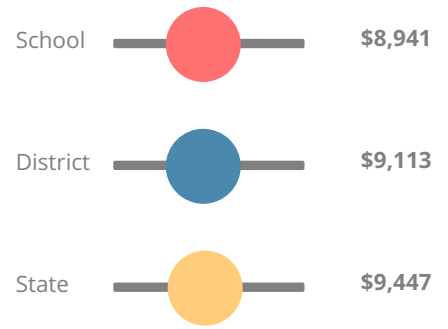

Student Mobility Rate

18.5%

School Climate Star Rating

Financial Efficiency Star Rating

Per Pupil Expenditures