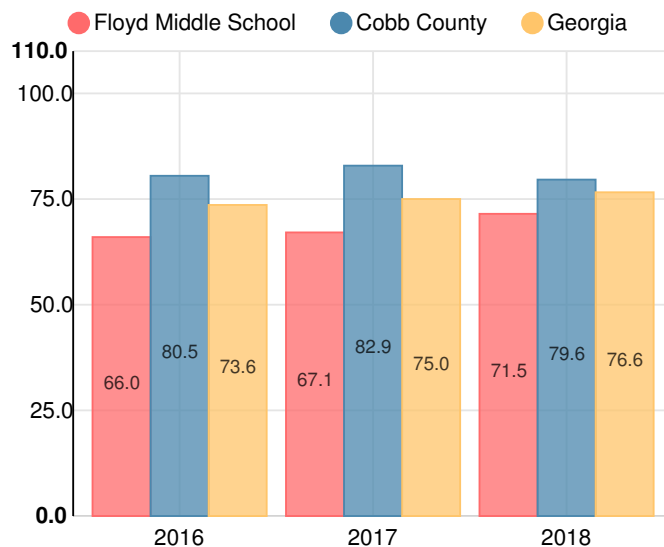

Floyd Middle School

 4803 Floyd Rd SW, Mableton, GA 30126

 (770)819-2453

 Grades: 6-8

 Enrollment: 960 students

Note: For information on educator qualifications and other federal reporting requirements, [click here](#). Discipline data are available in the [K-12 Student Discipline Dashboard](#).

Performance Snapshot

- Floyd Middle School's **overall performance is higher than 48% of schools in the state** and is lower than its district.
- Its students' **academic growth is higher than 45% of schools in the state** and lower than its district.
- 60.8% of its 8th grade students are reading at or above the grade level target.**

School Wide

C
71.5

Year	Floyd Middle School
2018	C
2017	D
2016	D
2015	D
2014	D

Grade conversion	
A	90 - 100
B	80 - 89.9
C	70 - 79.9
D	60 - 69.9
F	0 - 59.9

CCRPI Single Score

Student Mobility Rate

18.5%

School Climate Star Rating