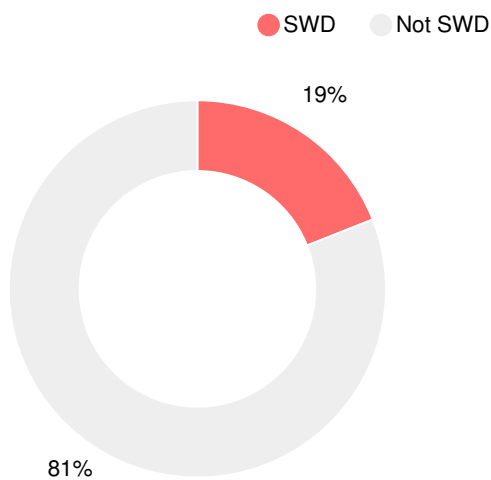

Financial Efficiency Star Rating

Per Pupil Expenditures

Race/Ethnicity

Economically Disadvantaged (ED)

Students with Disability (SWD)

English Language Learners (ELL)

Middle School

CCRPI Score