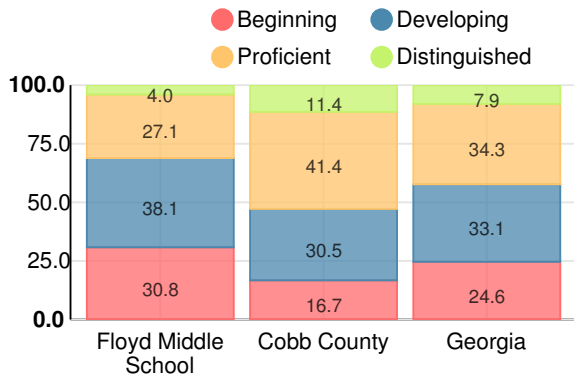

Performance Snapshot

- Floyd Middle School's **overall performance is higher than 48% of schools in the state** and is lower than its district.
- Its students' **academic growth is higher than 45% of schools in the state** and lower than its district.
- 60.8% of its 8th grade students are reading at or above the grade level target.**

Financial Efficiency Star Rating

Per Pupil Expenditures

Race/Ethnicity

Economically Disadvantaged (ED)

Students with Disability (SWD)

English Language Learners (ELL)

Middle School

CCRPI Score

Floyd Middle School

Indicator	2018
Content Mastery	53.6
Progress	80.6
Closing Gaps	78.3
Readiness	77.3
CCRPI Score	71.5

English

Percent of students scoring in each performance level on 2018 Georgia Milestones for middle school grades

Mathematics

Percent of students scoring in each performance level on 2018 Georgia Milestones for middle school grades

Science

Percent of students scoring in each performance level on 2018 Georgia Milestones for middle school grades