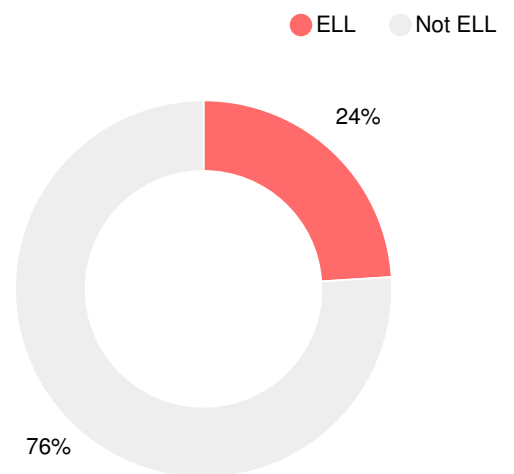

Financial Efficiency Star Rating

Per Pupil Expenditures

Race/Ethnicity

Economically Disadvantaged (ED)

Students with Disability (SWD)

English Language Learners (ELL)

Middle School

CCRPI Score

Floyd Middle School

Indicator	2018
Content Mastery	53.6
Progress	80.6
Closing Gaps	78.3
Readiness	77.3
CCRPI Score	71.5

English

Percent of students scoring in each performance level on 2018 Georgia Milestones for middle school grades