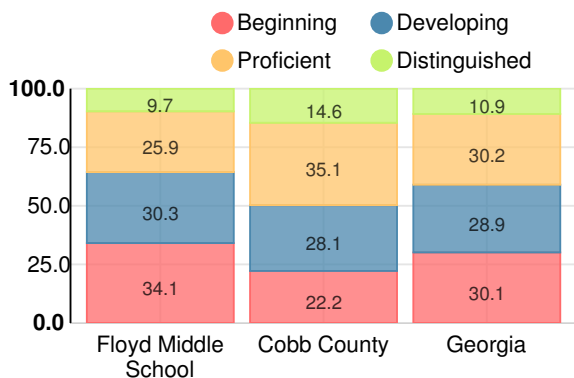

Financial Efficiency Star Rating

Per Pupil Expenditures

Race/Ethnicity

Economically Disadvantaged (ED)

Students with Disability (SWD)

English Language Learners (ELL)

Middle School

CCRPI Score

Floyd Middle School

Indicator	2018
Content Mastery	53.6
Progress	80.6
Closing Gaps	78.3
Readiness	77.3
CCRPI Score	71.5

English

Percent of students scoring in each performance level on 2018 Georgia Milestones for middle school grades

Mathematics

Percent of students scoring in each performance level on 2018 Georgia Milestones for middle school grades

Science

Percent of students scoring in each performance level on 2018 Georgia Milestones for middle school grades