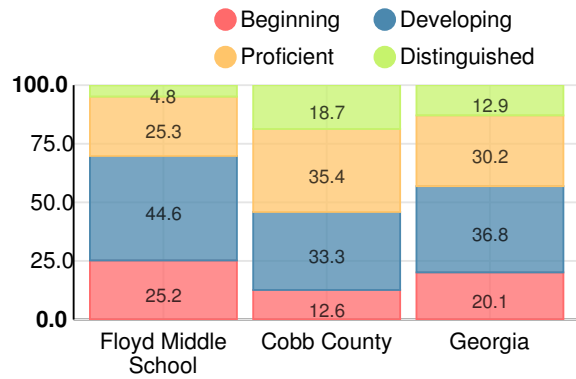

Financial Efficiency Star Rating

Per Pupil Expenditures

Race/Ethnicity

Economically Disadvantaged (ED)

Students with Disability (SWD)

English Language Learners (ELL)

Middle School

CCRPI Score

Floyd Middle School

Indicator	2018
Content Mastery	53.6
Progress	80.6
Closing Gaps	78.3
Readiness	77.3
CCRPI Score	71.5

English

Percent of students scoring in each performance level on 2018 Georgia Milestones for middle school grades

Mathematics

Percent of students scoring in each performance level on 2018 Georgia Milestones for middle school grades

Science

Percent of students scoring in each performance level on 2018 Georgia Milestones for middle school grades

Social Studies

Percent of students scoring in each performance level on 2018 Georgia Milestones for middle school grades

Reading at or above the Grade Level Target (8th Grade)

Percent of students in grade 8 achieving Lexile measure greater than 1097