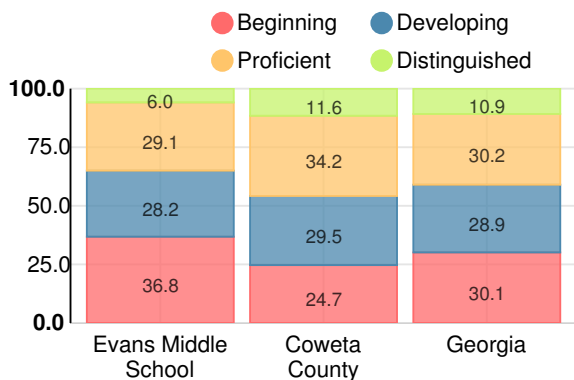

School Climate Star Rating

Financial Efficiency Star Rating

Per Pupil Expenditures

Race/Ethnicity

- Asian/Pacific Islander
- American Indian/Alaskan
- Black
- Hispanic
- Multi-racial
- White

Economically Disadvantaged (ED)

- ED
- Not ED

Students with Disability (SWD)

- SWD
- Not SWD

English Language Learners (ELL)

- ELL
- Not ELL

Middle School

CCRPI Score

Evans Middle School

Indicator	2018
Content Mastery	63.3
Progress	87.0
Closing Gaps	98.1
Readiness	81.6
CCRPI Score	80.5

English

Percent of students scoring in each performance level on 2018 Georgia Milestones for middle school grades

Mathematics

Percent of students scoring in each performance level on 2018 Georgia Milestones for middle school grades

Science

Percent of students scoring in each performance level on 2018 Georgia Milestones for middle school grades