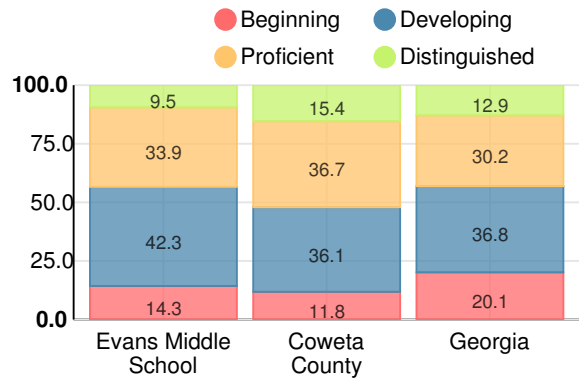

School Climate Star Rating

Financial Efficiency Star Rating

Per Pupil Expenditures

Race/Ethnicity

- Asian/Pacific Islander
- American Indian/Alaskan
- Black
- Hispanic
- Multi-racial
- White

Economically Disadvantaged (ED)

- ED
- Not ED

Students with Disability (SWD)

- SWD
- Not SWD

English Language Learners (ELL)

- ELL
- Not ELL

Middle School

CCRPI Score

Evans Middle School

Indicator	2018
Content Mastery	63.3
Progress	87.0
Closing Gaps	98.1
Readiness	81.6
CCRPI Score	80.5

English

Percent of students scoring in each performance level on 2018 Georgia Milestones for middle school grades

Mathematics

Percent of students scoring in each performance level on 2018 Georgia Milestones for middle school grades

Science

Percent of students scoring in each performance level on 2018 Georgia Milestones for middle school grades