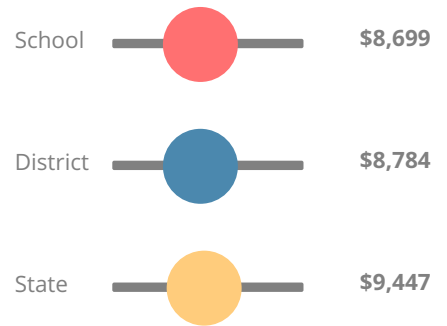

School Wide

B

80.5

Year	Evans Middle School
2018	B
2017	C
2016	D
2015	D
2014	C

Grade conversion	
A	90 - 100
B	80 - 89.9
C	70 - 79.9
D	60 - 69.9
F	0 - 59.9

CCRPI Single Score

Student Mobility Rate

15.3%

School Climate Star Rating

Financial Efficiency Star Rating

Per Pupil Expenditures

Race/Ethnicity

- Asian/Pacific Islander
- American Indian/Alaskan
- Black
- Hispanic
- Multi-racial
- White

Economically Disadvantaged (ED)