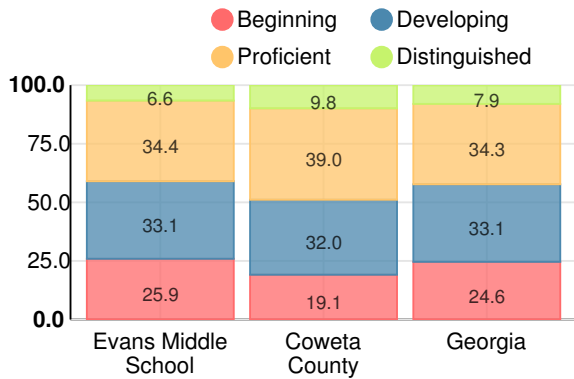

Performance Snapshot

- Evans Middle School's **overall performance is higher than 75% of schools in the state** and is similar to its district.
- Its students' **academic growth is higher than 70% of schools in the state** and lower than its district.
- **59.4% of its 8th grade students are reading at or above the grade level target.**
- Evans Middle School is **Beating the Odds**, meaning that it performs better than similar schools.

School Climate Star Rating

Financial Efficiency Star Rating

Per Pupil Expenditures

Race/Ethnicity

- Asian/Pacific Islander
- American Indian/Alaskan
- Black
- Hispanic
- Multi-racial
- White

Economically Disadvantaged (ED)

- ED
- Not ED

Students with Disability (SWD)

- SWD
- Not SWD

English Language Learners (ELL)

- ELL
- Not ELL

Middle School

CCRPI Score

Evans Middle School

Indicator	2018
Content Mastery	63.3
Progress	87.0
Closing Gaps	98.1
Readiness	81.6
CCRPI Score	80.5

English

Percent of students scoring in each performance level on 2018 Georgia Milestones for middle school grades