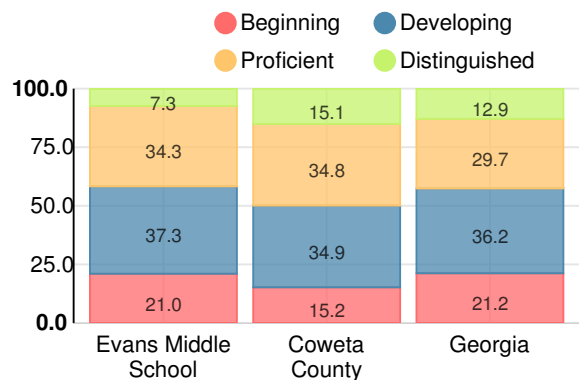

School Climate Star Rating

Financial Efficiency Star Rating

Per Pupil Expenditures

Race/Ethnicity

- Asian/Pacific Islander
- American Indian/Alaskan
- Black
- Hispanic
- Multi-racial
- White

Economically Disadvantaged (ED)

Indicator	2018
Content Mastery	63.3
Progress	87.0
Closing Gaps	98.1
Readiness	81.6
CCRPI Score	80.5

English

Percent of students scoring in each performance level on 2018 Georgia Milestones for middle school grades

Mathematics

Percent of students scoring in each performance level on 2018 Georgia Milestones for middle school grades

Science

Percent of students scoring in each performance level on 2018 Georgia Milestones for middle school grades

Social Studies

Percent of students scoring in each performance level on 2018 Georgia Milestones for middle school grades

Reading at or above the Grade Level Target (8th Grade)

Percent of students in grade 8 achieving Lexile measure greater than 1097