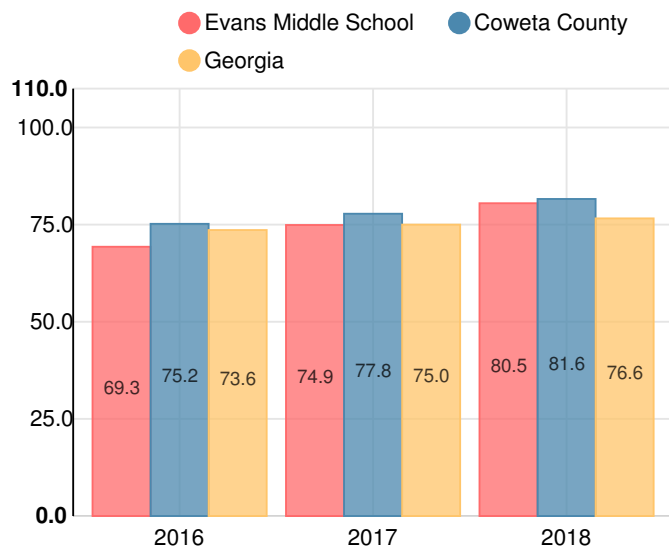

Performance Snapshot

- Evans Middle School's **overall performance is higher than 75% of schools in the state** and is similar to its district.
- Its students' **academic growth is higher than 70% of schools in the state** and lower than its district.
- **59.4% of its 8th grade students are reading at or above the grade level target.**
- Evans Middle School is **Beating the Odds**, meaning that it performs better than similar schools.

School Wide

B

80.5

Year	Evans Middle School
2018	B
2017	C
2016	D
2015	D
2014	C

Grade conversion	
A	90 - 100
B	80 - 89.9
C	70 - 79.9
D	60 - 69.9
F	0 - 59.9

CCRPI Single Score

Student Mobility Rate

15.3%

School Climate Star Rating

Financial Efficiency Star Rating

Per Pupil Expenditures

Race/Ethnicity

- Asian/Pacific Islander
- American Indian/Alaskan
- Black
- Hispanic
- Multi-racial
- White

Economically Disadvantaged (ED)