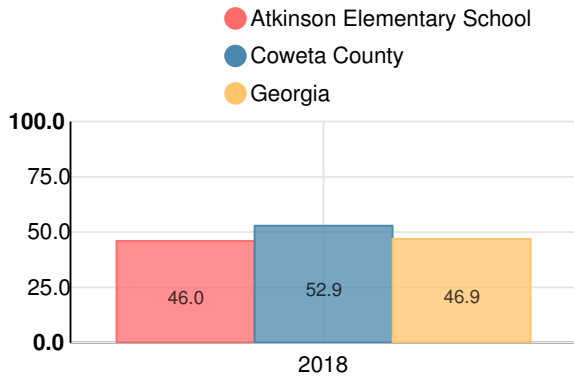

### Mathematics

Percent of students scoring in each performance level on 2018 Georgia Milestones for elementary grades

### Science

Percent of students scoring in each performance level on 2018 Georgia Milestones for elementary grades

### Social Studies

Percent of students scoring in each performance level on 2018 Georgia Milestones for elementary grades

**Reading at or above the Grade Level Target (3rd Grade)**

Percent of students in grade 3 achieving Lexile measure equal to or greater than 670