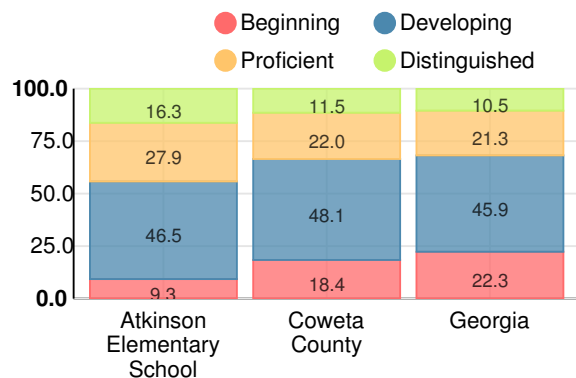

Social Studies

Percent of students scoring in each performance level on 2018 Georgia Milestones for elementary grades