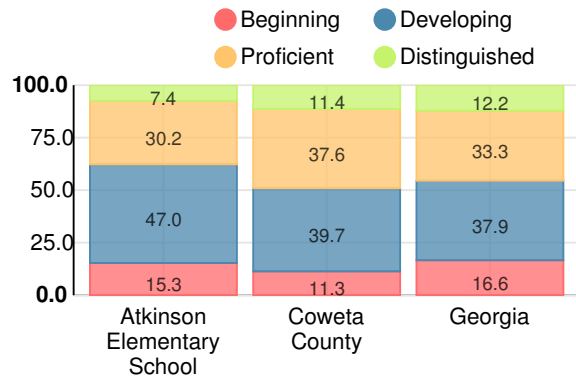

## CCRPI Score

### Atkinson Elementary School

Indicator	2018
Content Mastery	68.3
Progress	80.2
Closing Gaps	97.5
Readiness	81.8
<b>CCRPI Score</b>	<b>79.5</b>

### English

Percent of students scoring in each performance level on 2018 Georgia Milestones for elementary grades

### Mathematics

Percent of students scoring in each performance level on 2018 Georgia Milestones for elementary grades