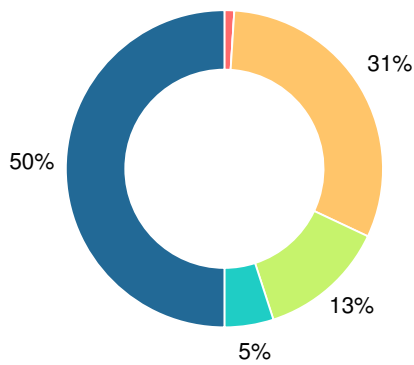

## CCRPI Single Score

Student Mobility Rate

21.7%

School Climate Star Rating

Financial Efficiency Star Rating

Per Pupil Expenditures

Race/Ethnicity

- Asian/Pacific Islander
- American Indian/Alaskan
- Black
- Hispanic
- Multi-racial
- White