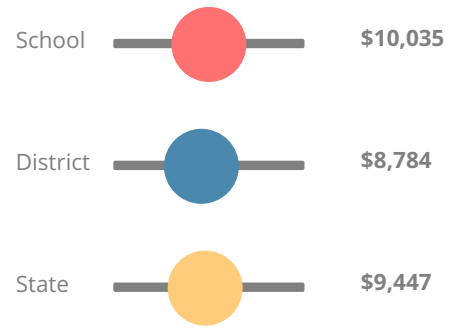

## CCRPI Single Score

Student Mobility Rate

21.7%

School Climate Star Rating

Financial Efficiency Star Rating

Per Pupil Expenditures

Race/Ethnicity

- Asian/Pacific Islander
- American Indian/Alaskan
- Black
- Hispanic
- Multi-racial
- White