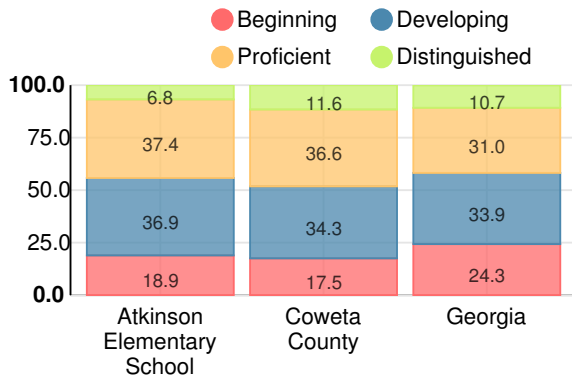

Elementary

CCRPI Score

Atkinson Elementary School

Indicator	2018
Content Mastery	68.3
Progress	80.2
Closing Gaps	97.5
Readiness	81.8
CCRPI Score	79.5

English

Percent of students scoring in each performance level on 2018 Georgia Milestones for elementary grades