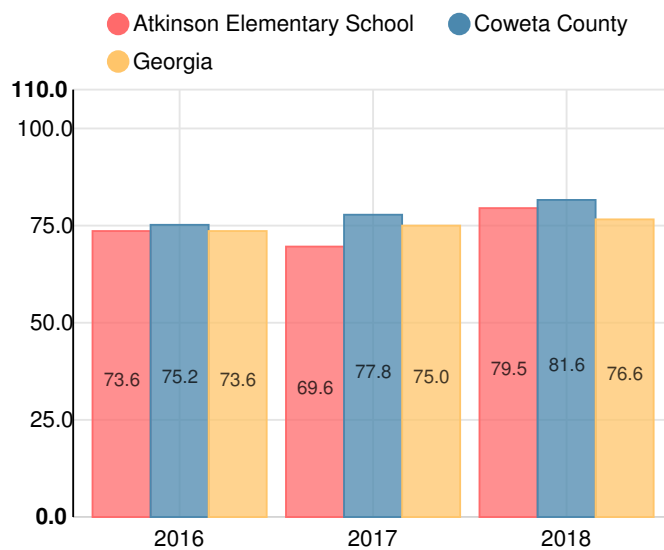

Atkinson Elementary School

14 Nimmons St, Newnan, GA 30263

(770)254-2835

Grades: K-5

Enrollment: 426 students

Note: For information on educator qualifications and other federal reporting requirements, [click here](#). Discipline data are available in the [K-12 Student Discipline Dashboard](#).

Performance Snapshot

- Atkinson Elementary School's **overall performance is higher than 72% of schools in the state** and is lower than its district.
- Its students' **academic growth is higher than 40% of schools in the state** and lower than its district.
- **46.0% of its 3rd grade students are reading at or above the grade level target.**
- Atkinson Elementary School is **Beating the Odds**, meaning that it performs better than similar schools.

School Wide

C
79.5

Year	Atkinson Elementary School
2018	C
2017	D
2016	C
2015	C
2014	B

Grade conversion	
A	90 - 100
B	80 - 89.9
C	70 - 79.9
D	60 - 69.9
F	0 - 59.9

CCRPI Single Score