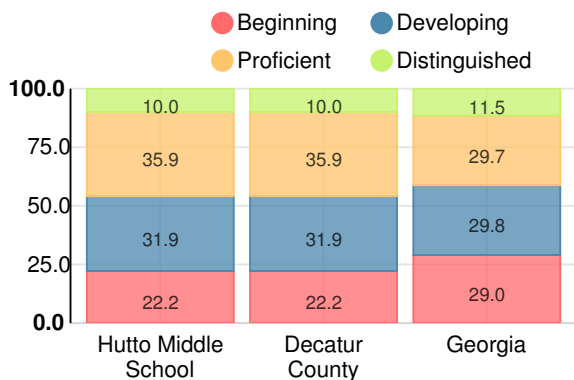

### CCRPI Single Score

Student Mobility Rate

10.1%

School Climate Star Rating

Financial Efficiency Star Rating

Per Pupil Expenditures

Race/Ethnicity

- Asian/Pacific Islander
- American Indian/Alaskan
- Black
- Hispanic
- Multi-racial
- White

### English

Percent of students scoring in each performance level on 2018 Georgia Milestones for elementary grades

### Mathematics

Percent of students scoring in each performance level on 2018 Georgia Milestones for elementary grades

### Science

Percent of students scoring in each performance level on 2018 Georgia Milestones for elementary grades