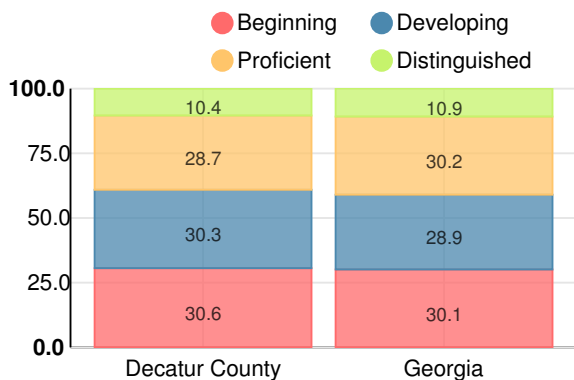

Science

Percent of students scoring in each performance level on 2018 Georgia Milestones for middle school grades