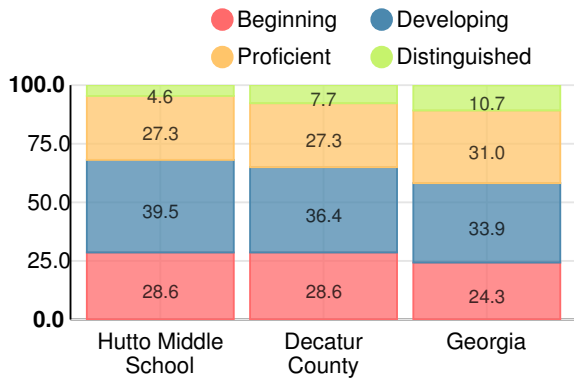

Elementary

CCRPI Score

Hutto Middle School

Indicator	2018
Content Mastery	57.1
Progress	64.2
Closing Gaps	69.6
Readiness	78.4
CCRPI Score	65.7

English

Percent of students scoring in each performance level on 2018 Georgia Milestones for elementary grades