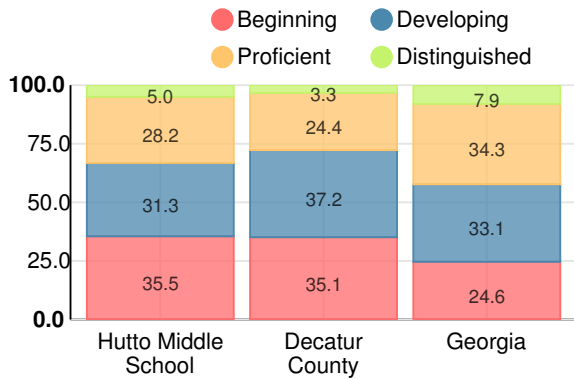

Middle School

CCRPI Score

Hutto Middle School

Indicator	2018
Content Mastery	52.6
Progress	82.1
Closing Gaps	87.5
Readiness	75.8
CCRPI Score	72.8

English

Percent of students scoring in each performance level on 2018 Georgia Milestones for middle school grades