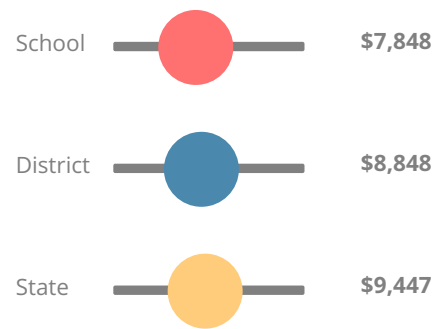

### CCRPI Single Score

Student Mobility Rate

10.1%

School Climate Star Rating

Financial Efficiency Star Rating

Per Pupil Expenditures

Race/Ethnicity

- Asian/Pacific Islander
- American Indian/Alaskan
- Black
- Hispanic
- Multi-racial
- White