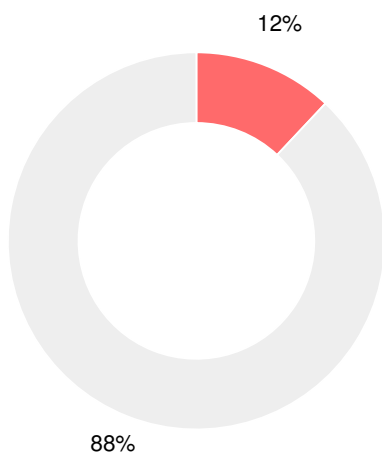

Students with Disability (SWD)

- SWD
- Not SWD