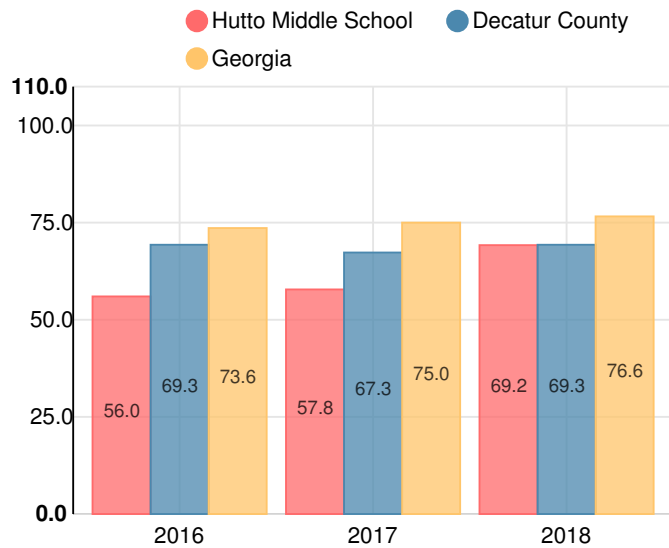

Hutto Middle School

1201 Martin Luther King Jr Dr, Bainbridge, GA 39817

(229)248-2224

Grades: 5-6

Enrollment: 760 students

Note: For information on educator qualifications and other federal reporting requirements, [click here](#). Discipline data are available in the [K-12 Student Discipline Dashboard](#).

Performance Snapshot

- Hutto Middle School's **overall performance is higher than 40% of schools in the state** and is similar to its district.
- Its elementary students' **academic growth is higher than 5% of elementary schools in the state** and lower than its district.
- Its middle school students' **academic growth is higher than 52% of middle schools in the state** and higher than its district.

School Wide

D

69.2

Year	Hutto Middle School
2018	D
2017	F
2016	F
2015	F
2014	C

Grade conversion	
A	90 - 100
B	80 - 89.9
C	70 - 79.9
D	60 - 69.9
F	0 - 59.9

CCRPI Single Score