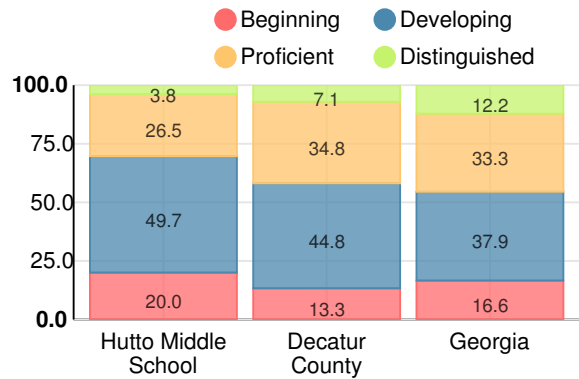

## CCRPI Score

### Hutto Middle School

Indicator	2018
Content Mastery	57.1
Progress	64.2
Closing Gaps	69.6
Readiness	78.4
<b>CCRPI Score</b>	<b>65.7</b>

### English

Percent of students scoring in each performance level on 2018 Georgia Milestones for elementary grades

### Mathematics

Percent of students scoring in each performance level on 2018 Georgia Milestones for elementary grades