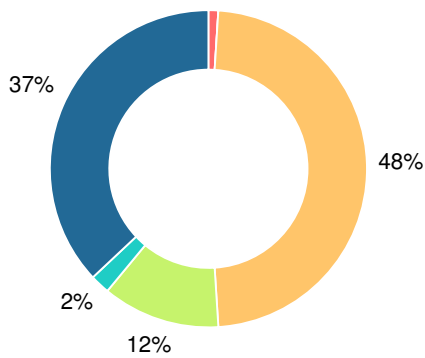

### CCRPI Single Score

Student Mobility Rate

10.1%

School Climate Star Rating

Financial Efficiency Star Rating

Per Pupil Expenditures

Race/Ethnicity

- Asian/Pacific Islander
- American Indian/Alaskan
- Black
- Hispanic
- Multi-racial
- White