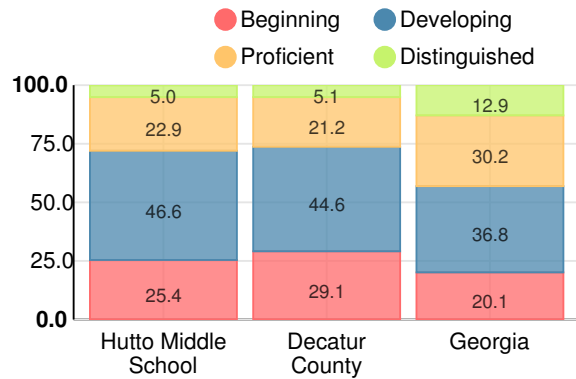

Mathematics

Percent of students scoring in each performance level on 2018 Georgia Milestones for middle school grades