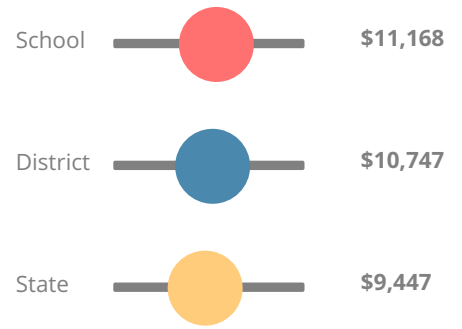

### CCRPI Single Score

Student Mobility Rate

20.7%

School Climate Star Rating

Financial Efficiency Star Rating

Per Pupil Expenditures

Race/Ethnicity

Economically Disadvantaged (ED)