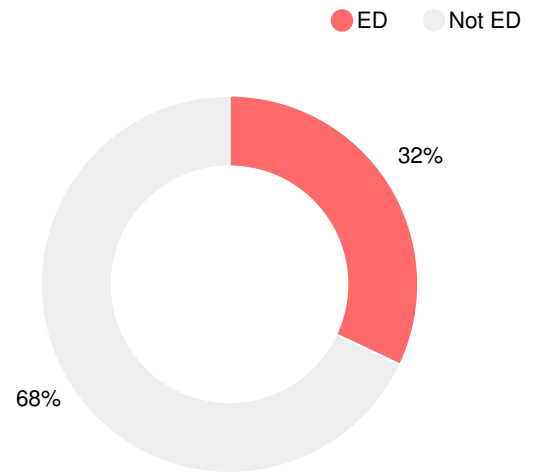

### CCRPI Single Score

Student Mobility Rate

20.7%

School Climate Star Rating

Financial Efficiency Star Rating

Per Pupil Expenditures

Race/Ethnicity

Economically Disadvantaged (ED)

Students with Disability (SWD)

English Language Learners (ELL)