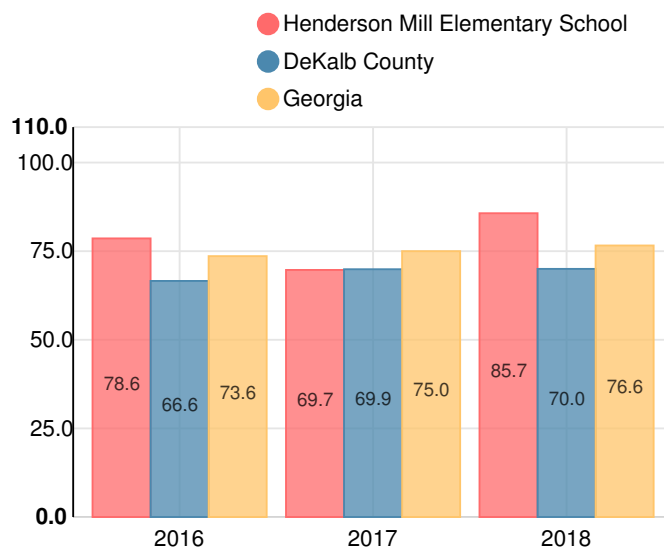

Henderson Mill Elementary School

2408 Henderson Mill Rd NE, Atlanta, GA 30345

(678)874-3102

Grades: K-5

Enrollment: 550 students

Note: For information on educator qualifications and other federal reporting requirements, [click here](#). Discipline data are available in the [K-12 Student Discipline Dashboard](#).

Performance Snapshot

- Henderson Mill Elementary School's **overall performance is higher than 87% of schools in the state** and is higher than its district.
- Its students' **academic growth is higher than 84% of schools in the state** and higher than its district.
- **54.3% of its 3rd grade students are reading at or above the grade level target.**
- Henderson Mill Elementary School is **Beating the Odds**, meaning that it performs better than similar schools.

School Wide

B

85.7

Year	Henderson Mill Elementary School
2018	B
2017	D
2016	C
2015	C
2014	C

Grade conversion	
A	90 - 100
B	80 - 89.9
C	70 - 79.9
D	60 - 69.9
F	0 - 59.9

CCRPI Single Score