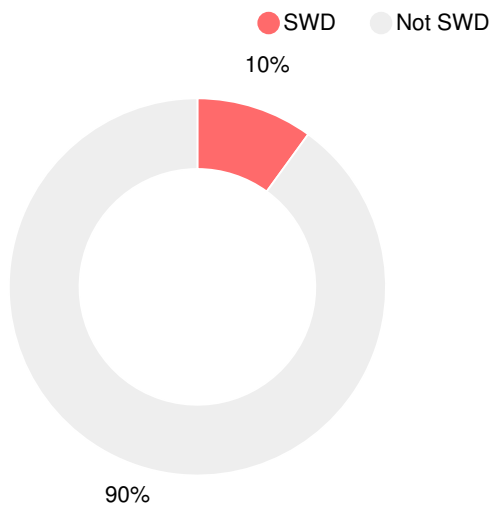

### CCRPI Single Score

Student Mobility Rate

20.7%

School Climate Star Rating

Financial Efficiency Star Rating

Per Pupil Expenditures

Race/Ethnicity

Economically Disadvantaged (ED)

Students with Disability (SWD)

English Language Learners (ELL)