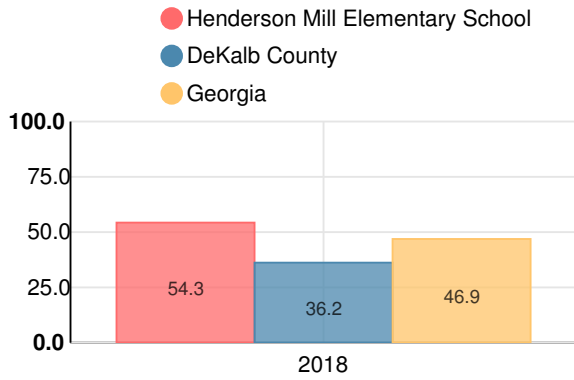

### Mathematics

Percent of students scoring in each performance level on 2018 Georgia Milestones for elementary grades

### Science

Percent of students scoring in each performance level on 2018 Georgia Milestones for elementary grades

### Social Studies

Percent of students scoring in each performance level on 2018 Georgia Milestones for elementary grades

**Reading at or above the Grade Level Target (3rd Grade)**

Percent of students in grade 3 achieving Lexile measure equal to or greater than 670