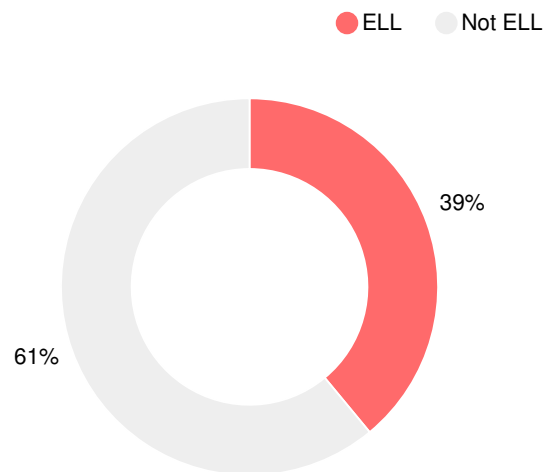

### CCRPI Single Score

Student Mobility Rate

20.7%

School Climate Star Rating

Financial Efficiency Star Rating

Per Pupil Expenditures

Race/Ethnicity

Economically Disadvantaged (ED)

Students with Disability (SWD)

English Language Learners (ELL)