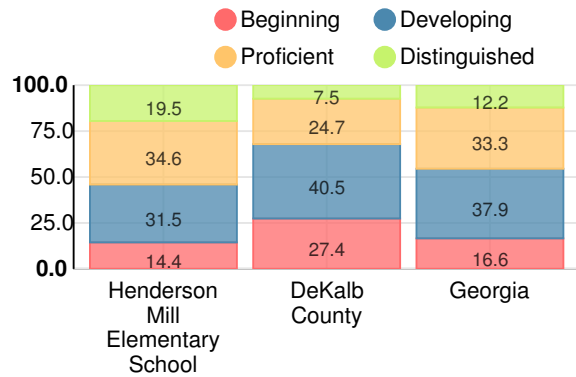

## CCRPI Score

### Henderson Mill Elementary School

Indicator	2018
Content Mastery	72.9
Progress	93.1
Closing Gaps	97.9
Readiness	82.8
<b>CCRPI Score</b>	<b>85.7</b>

### English

Percent of students scoring in each performance level on 2018 Georgia Milestones for elementary grades

### Mathematics

Percent of students scoring in each performance level on 2018 Georgia Milestones for elementary grades