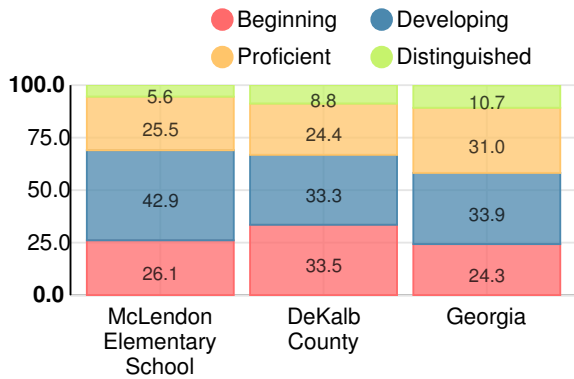

Elementary

CCRPI Score

McLendon Elementary School

Indicator	2018
Content Mastery	58.0
Progress	98.4
Closing Gaps	93.8
Readiness	74.7
CCRPI Score	80.9

English

Percent of students scoring in each performance level on 2018 Georgia Milestones for elementary grades