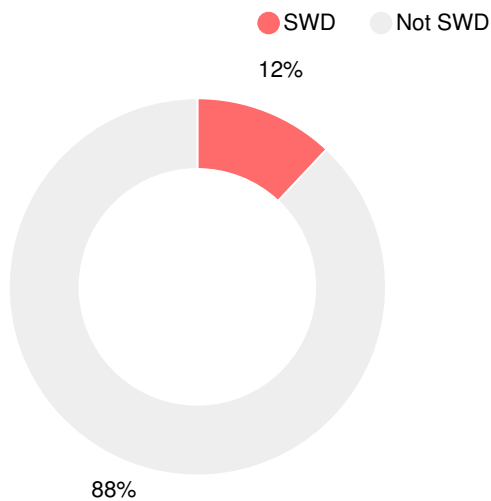

### CCRPI Single Score

Student Mobility Rate

22.5%

School Climate Star Rating

Financial Efficiency Star Rating

Per Pupil Expenditures

Race/Ethnicity

Economically Disadvantaged (ED)

Students with Disability (SWD)

English Language Learners (ELL)