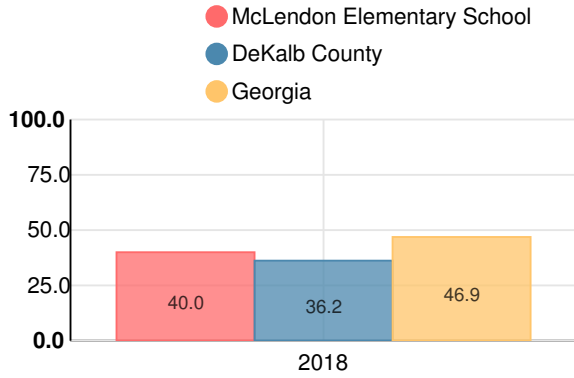

### Mathematics

Percent of students scoring in each performance level on 2018 Georgia Milestones for elementary grades

### Science

Percent of students scoring in each performance level on 2018 Georgia Milestones for elementary grades

### Social Studies

Percent of students scoring in each performance level on 2018 Georgia Milestones for elementary grades

**Reading at or above the Grade Level Target (3rd Grade)**

Percent of students in grade 3 achieving Lexile measure equal to or greater than 670