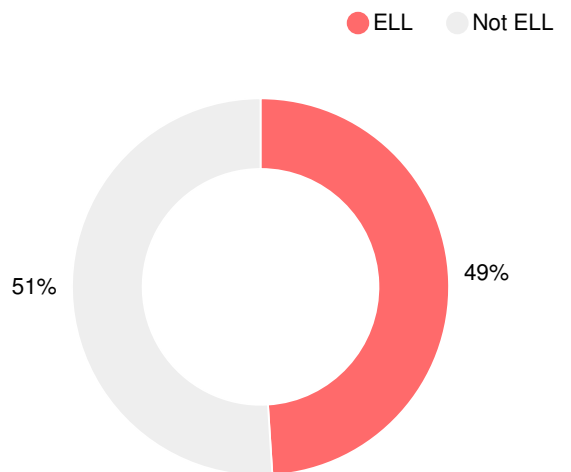

### CCRPI Single Score

Student Mobility Rate

22.5%

School Climate Star Rating

Financial Efficiency Star Rating

Per Pupil Expenditures

Race/Ethnicity

Economically Disadvantaged (ED)

Students with Disability (SWD)

English Language Learners (ELL)