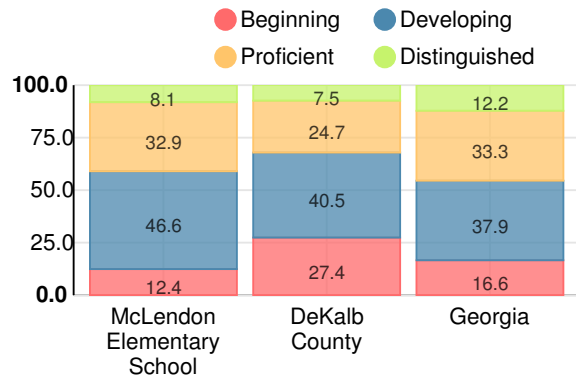

## CCRPI Score

### McLendon Elementary School

Indicator	2018
Content Mastery	58.0
Progress	98.4
Closing Gaps	93.8
Readiness	74.7
<b>CCRPI Score</b>	<b>80.9</b>

### English

Percent of students scoring in each performance level on 2018 Georgia Milestones for elementary grades

### Mathematics

Percent of students scoring in each performance level on 2018 Georgia Milestones for elementary grades