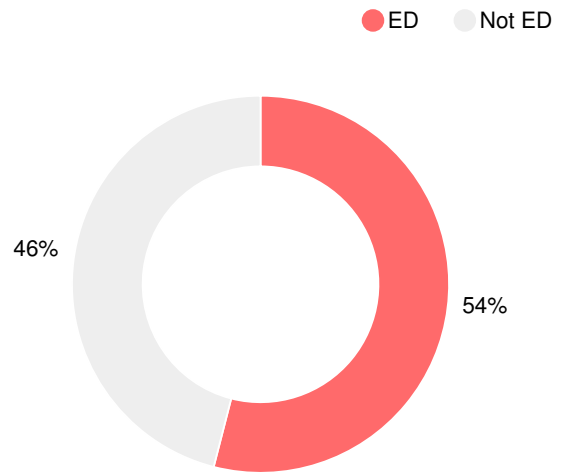

### CCRPI Single Score

Student Mobility Rate

22.5%

School Climate Star Rating

Financial Efficiency Star Rating

Per Pupil Expenditures

Race/Ethnicity

Economically Disadvantaged (ED)

Students with Disability (SWD)

English Language Learners (ELL)