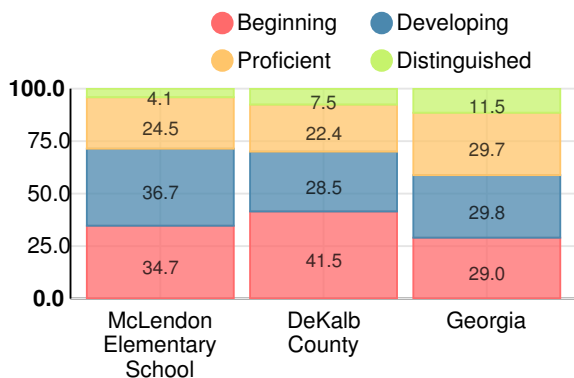

Science

Percent of students scoring in each performance level on 2018 Georgia Milestones for elementary grades