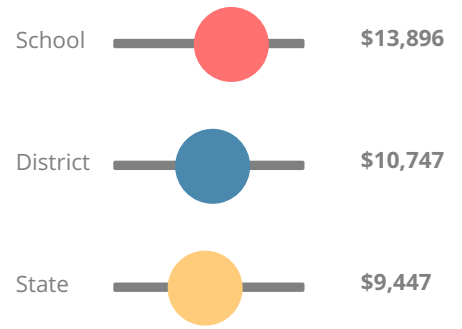

### CCRPI Single Score

Student Mobility Rate

22.5%

School Climate Star Rating

Financial Efficiency Star Rating

Per Pupil Expenditures

Race/Ethnicity

Economically Disadvantaged (ED)