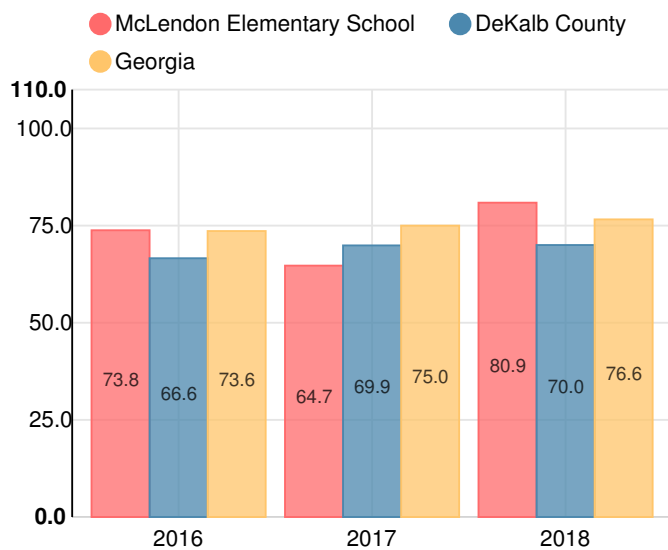

McLendon Elementary School

3169 Hollywood Dr, Decatur, GA 30033

(678)676-5902

Grades: K-5

Enrollment: 369 students

Note: For information on educator qualifications and other federal reporting requirements, [click here](#). Discipline data are available in the [K-12 Student Discipline Dashboard](#).

Performance Snapshot

- McLendon Elementary School's **overall performance is higher than 76% of schools in the state** and is higher than its district.
- Its students' **academic growth is higher than 96% of schools in the state** and higher than its district.
- **40.0% of its 3rd grade students are reading at or above the grade level target.**
- McLendon Elementary School is **Beating the Odds**, meaning that it performs better than similar schools.

School Wide

B

80.9

Year	McLendon Elementary School
2018	B
2017	D
2016	C
2015	C
2014	D

Grade conversion	
A	90 - 100
B	80 - 89.9
C	70 - 79.9
D	60 - 69.9
F	0 - 59.9

CCRPI Single Score