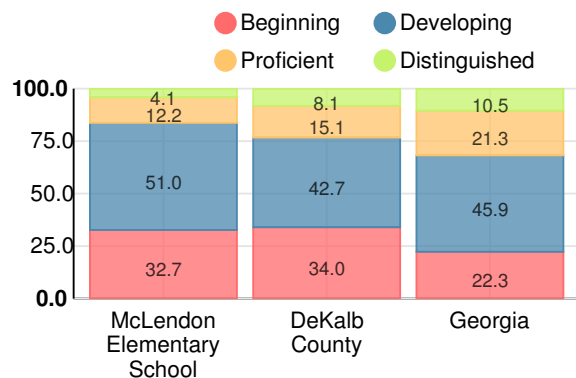

Social Studies

Percent of students scoring in each performance level on 2018 Georgia Milestones for elementary grades