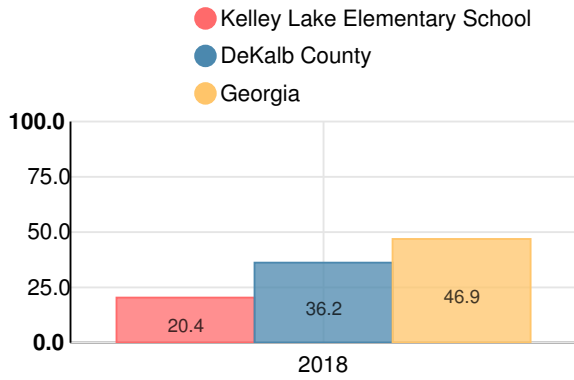

### Mathematics

Percent of students scoring in each performance level on 2018 Georgia Milestones for elementary grades

### Science

Percent of students scoring in each performance level on 2018 Georgia Milestones for elementary grades

### Social Studies

Percent of students scoring in each performance level on 2018 Georgia Milestones for elementary grades

**Reading at or above the Grade Level Target (3rd Grade)**

Percent of students in grade 3 achieving Lexile measure equal to or greater than 670