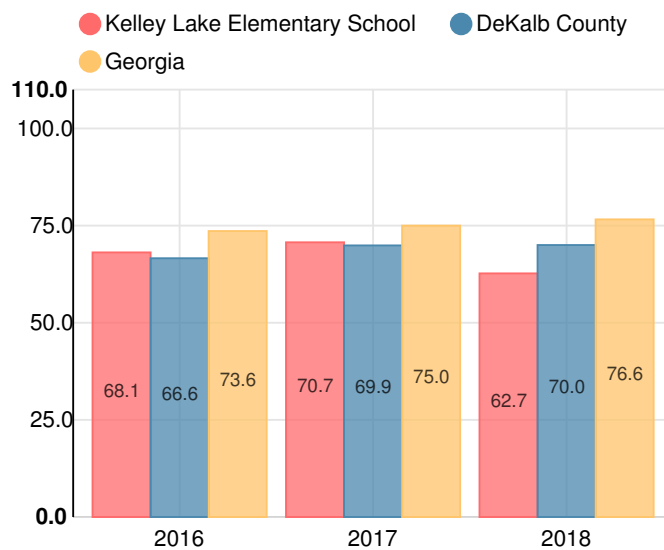

Kelley Lake Elementary School

2590 Kelly Lake Rd, Decatur, GA 30032

(678)874-4802

Grades: K-5

Enrollment: 325 students

Note: For information on educator qualifications and other federal reporting requirements, [click here](#). Discipline data are available in the [K-12 Student Discipline Dashboard](#).

Performance Snapshot

- Kelley Lake Elementary School's **overall performance is higher than 21% of schools in the state** and is lower than its district.
- Its students' **academic growth is higher than 27% of schools in the state** and lower than its district.
- **20.4% of its 3rd grade students are reading at or above the grade level target.**
- Kelley Lake Elementary School is **Beating the Odds**, meaning that it performs better than similar schools.

School Wide

D

62.7

Year	Kelley Lake Elementary School
2018	D
2017	C
2016	D
2015	C
2014	F

Grade conversion	
A	90 - 100
B	80 - 89.9
C	70 - 79.9
D	60 - 69.9
F	0 - 59.9

CCRPI Single Score