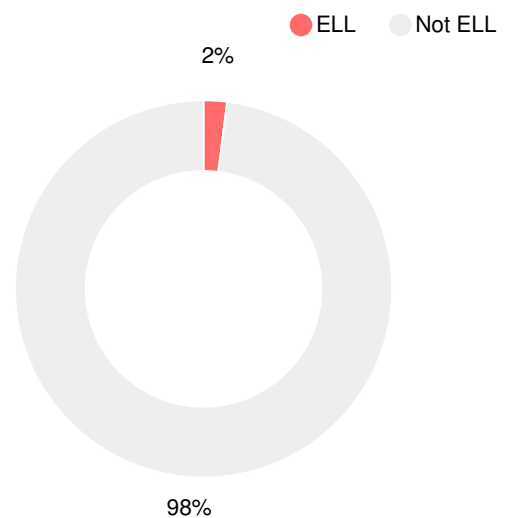

## CCRPI Single Score

Student Mobility Rate

63.3%

School Climate Star Rating

Financial Efficiency Star Rating

Per Pupil Expenditures

Race/Ethnicity

Economically Disadvantaged (ED)

Students with Disability (SWD)

English Language Learners (ELL)