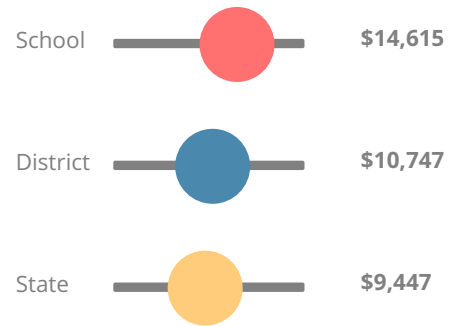

## CCRPI Single Score

Student Mobility Rate

63.3%

School Climate Star Rating

Financial Efficiency Star Rating

Per Pupil Expenditures

Race/Ethnicity

Economically Disadvantaged (ED)