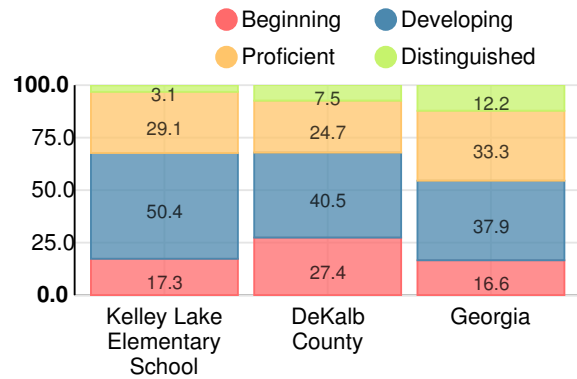

## CCRPI Score

### Kelley Lake Elementary School

Indicator	2018
Content Mastery	50.1
Progress	76.4
Closing Gaps	46.4
Readiness	69.7
<b>CCRPI Score</b>	<b>62.7</b>

### English

Percent of students scoring in each performance level on 2018 Georgia Milestones for elementary grades

### Mathematics

Percent of students scoring in each performance level on 2018 Georgia Milestones for elementary grades