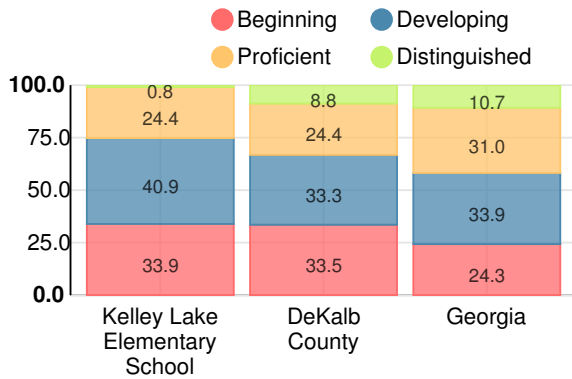

Elementary

CCRPI Score

Kelley Lake Elementary School

Indicator	2018
Content Mastery	50.1
Progress	76.4
Closing Gaps	46.4
Readiness	69.7
CCRPI Score	62.7

English

Percent of students scoring in each performance level on 2018 Georgia Milestones for elementary grades