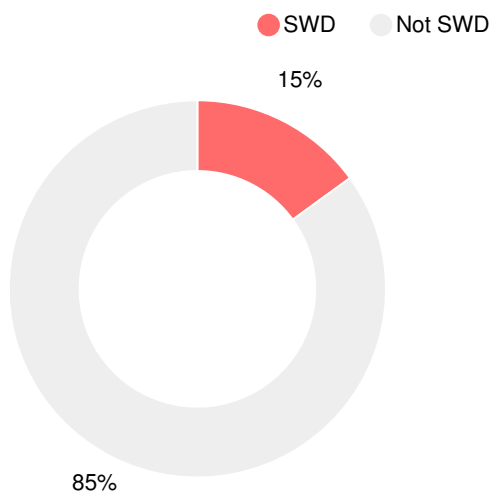

## CCRPI Single Score

Student Mobility Rate

63.3%

School Climate Star Rating

Financial Efficiency Star Rating

Per Pupil Expenditures

Race/Ethnicity

Economically Disadvantaged (ED)

Students with Disability (SWD)

English Language Learners (ELL)