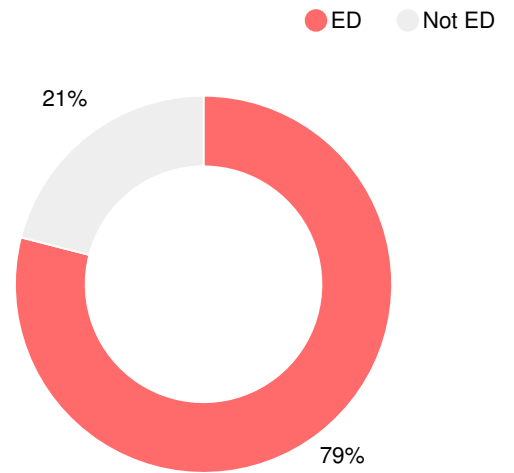

## CCRPI Single Score

Student Mobility Rate

63.3%

School Climate Star Rating

Financial Efficiency Star Rating

Per Pupil Expenditures

Race/Ethnicity

Economically Disadvantaged (ED)

Students with Disability (SWD)

English Language Learners (ELL)