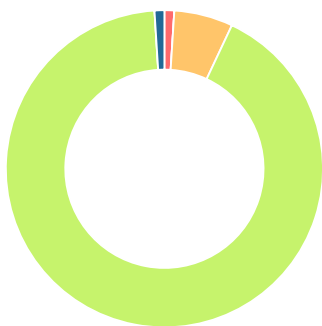

## CCRPI Single Score

Student Mobility Rate

20.1%

School Climate Star Rating

Financial Efficiency Star Rating

Per Pupil Expenditures

Race/Ethnicity

- Asian/Pacific Islander
- American Indian/Alaskan
- Black
- Hispanic
- Multi-racial
- White