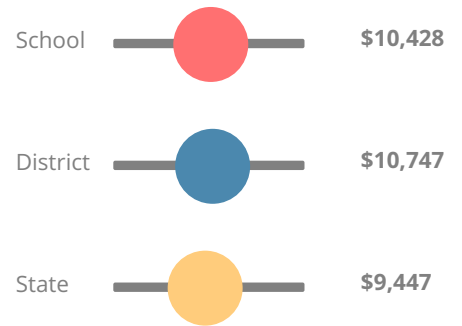

## CCRPI Single Score

Student Mobility Rate

20.1%

School Climate Star Rating

Financial Efficiency Star Rating

Per Pupil Expenditures

Race/Ethnicity

- Asian/Pacific Islander
- American Indian/Alaskan
- Black
- Hispanic
- Multi-racial
- White