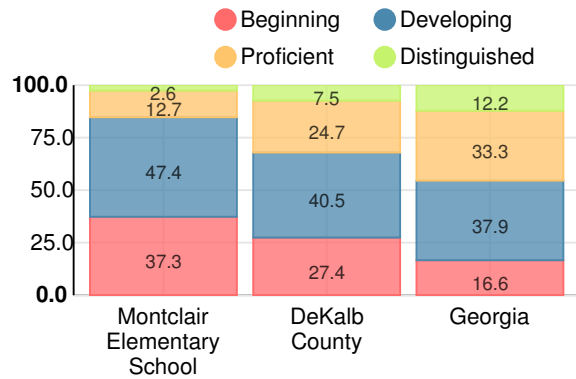

## CCRPI Score

### Montclair Elementary School

Indicator	2018
Content Mastery	33.8
Progress	90.1
Closing Gaps	60.0
Readiness	71.4
<b>CCRPI Score</b>	<b>65.0</b>

### English

Percent of students scoring in each performance level on 2018 Georgia Milestones for elementary grades

### Mathematics

Percent of students scoring in each performance level on 2018 Georgia Milestones for elementary grades