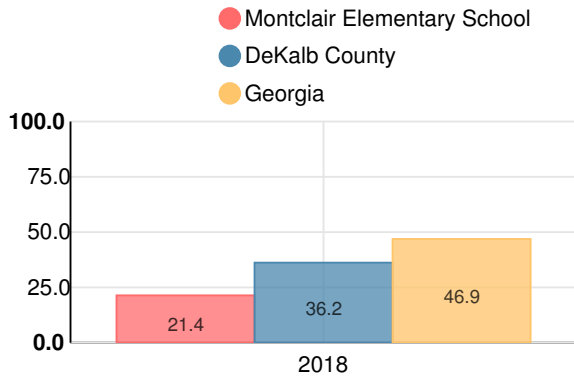

### Mathematics

Percent of students scoring in each performance level on 2018 Georgia Milestones for elementary grades

### Science

Percent of students scoring in each performance level on 2018 Georgia Milestones for elementary grades

### Social Studies

Percent of students scoring in each performance level on 2018 Georgia Milestones for elementary grades

**Reading at or above the Grade Level Target (3rd Grade)**

Percent of students in grade 3 achieving Lexile measure equal to or greater than 670