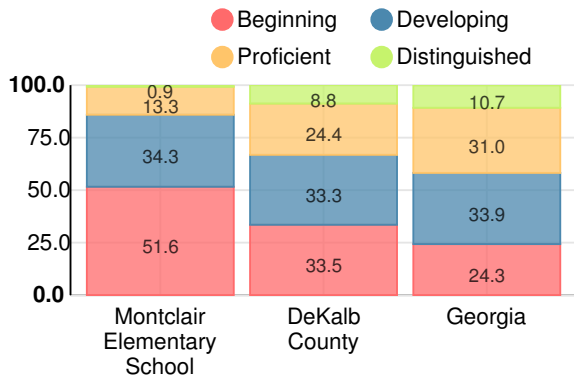

Elementary

CCRPI Score

Montclair Elementary School

Indicator	2018
Content Mastery	33.8
Progress	90.1
Closing Gaps	60.0
Readiness	71.4
CCRPI Score	65.0

English

Percent of students scoring in each performance level on 2018 Georgia Milestones for elementary grades