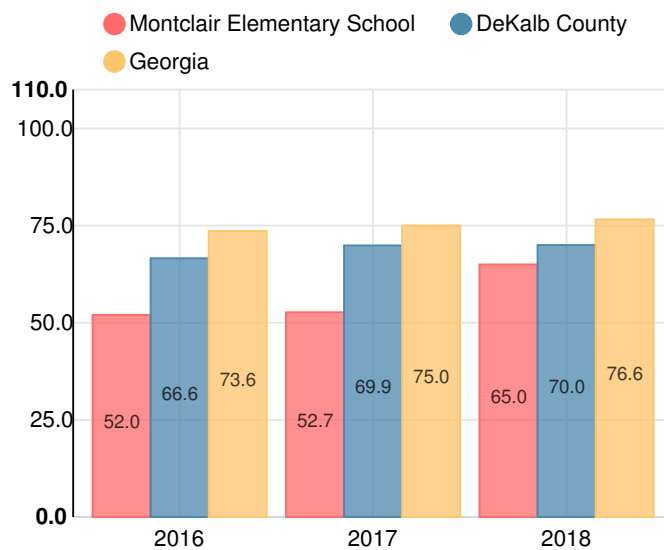

Montclair Elementary School

1680 Clairmont PI NE, Atlanta, GA 30329

(678)874-7302

Grades: K-5

Enrollment: 784 students

Note: For information on educator qualifications and other federal reporting requirements, [click here](#). Discipline data are available in the [K-12 Student Discipline Dashboard](#).

Performance Snapshot

- Montclair Elementary School's **overall performance is higher than 27% of schools in the state** and is lower than its district.
- Its students' **academic growth is higher than 74% of schools in the state** and higher than its district.
- **21.4% of its 3rd grade students are reading at or above the grade level target.**
- Montclair Elementary School is **Beating the Odds**, meaning that it performs better than similar schools.

School Wide

D
65

Year	Montclair Elementary School
2018	D
2017	F
2016	F
2015	F
2014	F

Grade conversion	
A	90 - 100
B	80 - 89.9
C	70 - 79.9
D	60 - 69.9
F	0 - 59.9

CCRPI Single Score