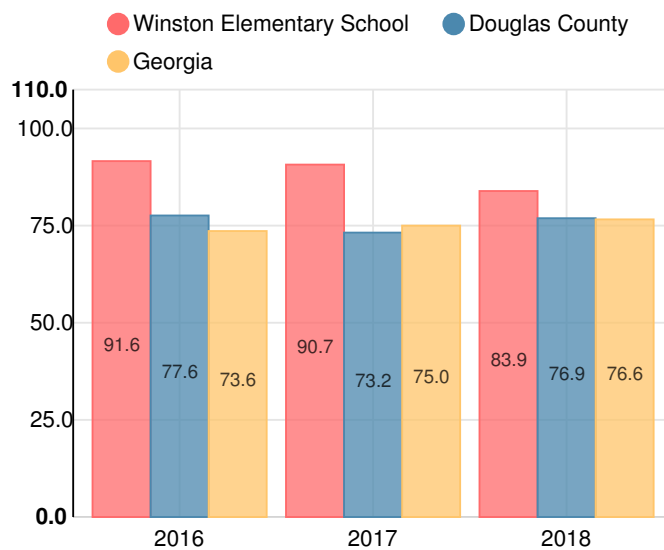

Performance Snapshot

- Winston Elementary School's **overall performance is higher than 83% of schools in the state** and is higher than its district.
- Its students' **academic growth is higher than 99% of schools in the state** and higher than its district.
- **51.1% of its 3rd grade students are reading at or above the grade level target.**
- Winston Elementary School is **Beating the Odds**, meaning that it performs better than similar schools.

School Wide

B

83.9

Year	Winston Elementary School
2018	B
2017	A
2016	A
2015	B
2014	A

Grade conversion	
A	90 - 100
B	80 - 89.9
C	70 - 79.9
D	60 - 69.9
F	0 - 59.9

CCRPI Single Score

Student Mobility Rate

15.8%