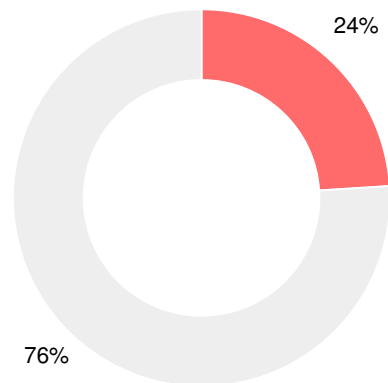

English Language Learners (ELL)

- ELL
- Not ELL