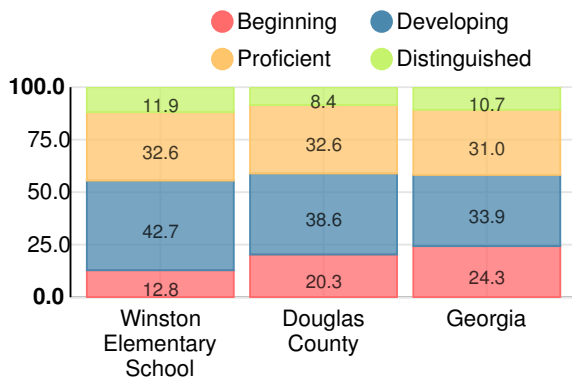

Performance Snapshot

- Winston Elementary School's **overall performance is higher than 83% of schools in the state** and is higher than its district.
- Its students' **academic growth is higher than 99% of schools in the state** and higher than its district.
- **51.1% of its 3rd grade students are reading at or above the grade level target.**
- Winston Elementary School is **Beating the Odds**, meaning that it performs better than similar schools.

School Climate Star Rating

Financial Efficiency Star Rating

Per Pupil Expenditures

Race/Ethnicity

- Asian/Pacific Islander
- American Indian/Alaskan
- Black
- Hispanic
- Multi-racial
- White

Economically Disadvantaged (ED)

- ED
- Not ED

Students with Disability (SWD)

- SWD
- Not SWD

English Language Learners (ELL)

- ELL
- Not ELL

Elementary

CCRPI Score

Winston Elementary School

Indicator	2018
Content Mastery	72.9
Progress	100.0
Closing Gaps	68.8
Readiness	83.5
CCRPI Score	83.9

English

Percent of students scoring in each performance level on 2018 Georgia Milestones for elementary grades