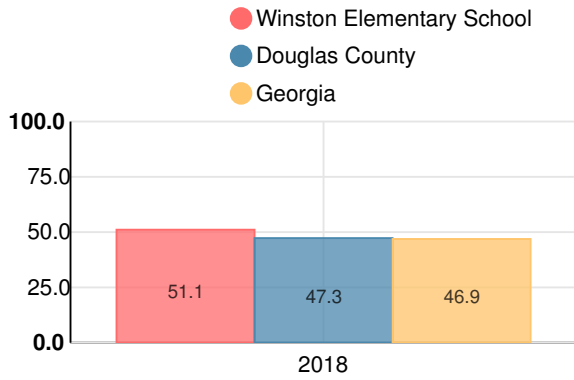

Indicator	2018
Content Mastery	72.9
Progress	100.0
Closing Gaps	68.8
Readiness	83.5
CCRPI Score	83.9

English

Percent of students scoring in each performance level on 2018 Georgia Milestones for elementary grades

Mathematics

Percent of students scoring in each performance level on 2018 Georgia Milestones for elementary grades

Science

Percent of students scoring in each performance level on 2018 Georgia Milestones for elementary grades

Social Studies

Percent of students scoring in each performance level on 2018 Georgia Milestones for elementary grades

Reading at or above the Grade Level Target (3rd Grade)

Percent of students in grade 3 achieving Lexile measure equal to or greater than 670