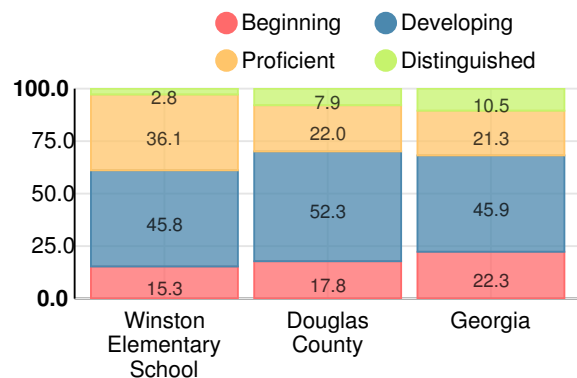

School Climate Star Rating

Financial Efficiency Star Rating

Per Pupil Expenditures

Race/Ethnicity

- Asian/Pacific Islander
- American Indian/Alaskan
- Black
- Hispanic
- Multi-racial
- White

Economically Disadvantaged (ED)

Indicator	2018
Content Mastery	72.9
Progress	100.0
Closing Gaps	68.8
Readiness	83.5
CCRPI Score	83.9

English

Percent of students scoring in each performance level on 2018 Georgia Milestones for elementary grades

Mathematics

Percent of students scoring in each performance level on 2018 Georgia Milestones for elementary grades

Science

Percent of students scoring in each performance level on 2018 Georgia Milestones for elementary grades

Social Studies

Percent of students scoring in each performance level on 2018 Georgia Milestones for elementary grades

Reading at or above the Grade Level Target (3rd Grade)

Percent of students in grade 3 achieving Lexile measure equal to or greater than 670