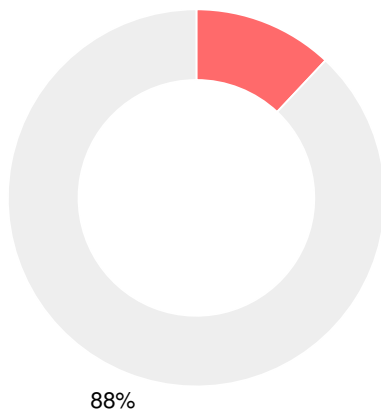

Students with Disability (SWD)

- SWD
- Not SWD