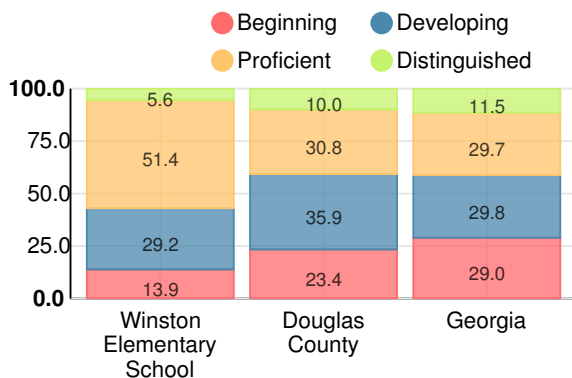

School Climate Star Rating

Financial Efficiency Star Rating

Per Pupil Expenditures

Race/Ethnicity

- Asian/Pacific Islander
- American Indian/Alaskan
- Black
- Hispanic
- Multi-racial
- White

Economically Disadvantaged (ED)

Indicator	2018
Content Mastery	72.9
Progress	100.0
Closing Gaps	68.8
Readiness	83.5
CCRPI Score	83.9

English

Percent of students scoring in each performance level on 2018 Georgia Milestones for elementary grades

Mathematics

Percent of students scoring in each performance level on 2018 Georgia Milestones for elementary grades

Science

Percent of students scoring in each performance level on 2018 Georgia Milestones for elementary grades

Social Studies

Percent of students scoring in each performance level on 2018 Georgia Milestones for elementary grades

Reading at or above the Grade Level Target (3rd Grade)

Percent of students in grade 3 achieving Lexile measure equal to or greater than 670