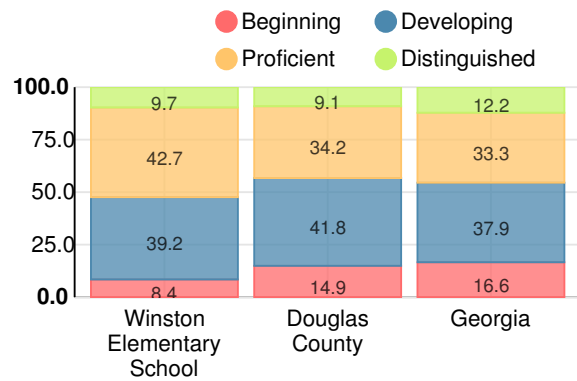

School Climate Star Rating

Financial Efficiency Star Rating

Per Pupil Expenditures

Race/Ethnicity

- Asian/Pacific Islander
- American Indian/Alaskan
- Black
- Hispanic
- Multi-racial
- White

Economically Disadvantaged (ED)

Indicator	2018
Content Mastery	72.9
Progress	100.0
Closing Gaps	68.8
Readiness	83.5
CCRPI Score	83.9

English

Percent of students scoring in each performance level on 2018 Georgia Milestones for elementary grades

Mathematics

Percent of students scoring in each performance level on 2018 Georgia Milestones for elementary grades

Science

Percent of students scoring in each performance level on 2018 Georgia Milestones for elementary grades

Social Studies

Percent of students scoring in each performance level on 2018 Georgia Milestones for elementary grades

Reading at or above the Grade Level Target (3rd Grade)

Percent of students in grade 3 achieving Lexile measure equal to or greater than 670