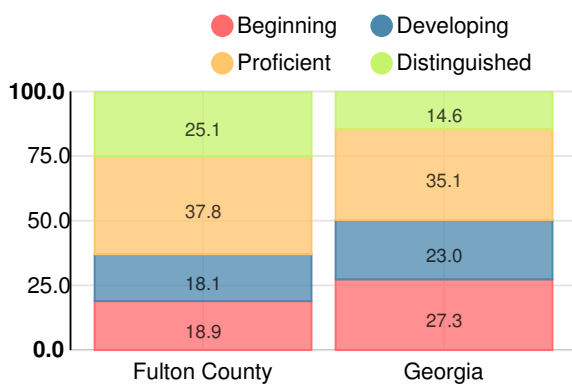

### Skyview High School

Indicator	2018
Content Mastery	24.6
Progress	75.0
Closing Gaps	n/a
Readiness	31.1
Graduation Rate	7.0
<b>CCRPI Score</b>	<b>39.6</b>

### American Literature & Composition

Percent of students scoring in each performance level on 2018 Georgia Milestones

### Coordinate Algebra/Algebra I

Percent of students scoring in each performance level on 2018 Georgia Milestones

### Biology

Percent of students scoring in each performance level on 2018 Georgia Milestones