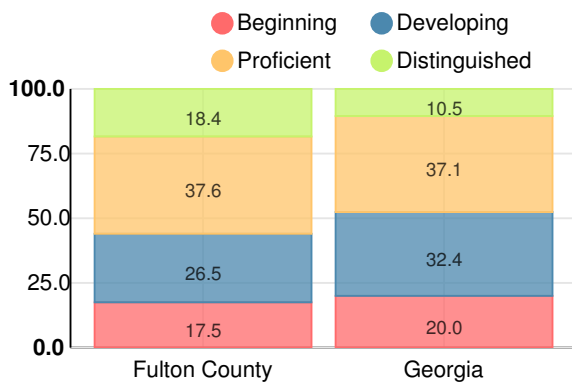

High School

CCRPI Score

Skyview High School

Indicator	2018
Content Mastery	24.6
Progress	75.0
Closing Gaps	n/a
Readiness	31.1
Graduation Rate	7.0
CCRPI Score	39.6

American Literature & Composition

Percent of students scoring in each performance level on 2018 Georgia Milestones