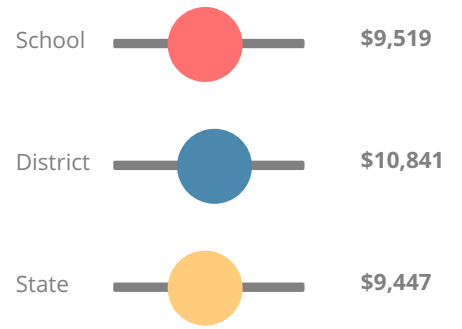

## School Wide

**F**  
**39.6**

Year	Skyview High School
2018	F
2017	-

Grade conversion	
A	90 - 100
B	80 - 89.9
C	70 - 79.9
D	60 - 69.9
F	0 - 59.9

## CCRPI Single Score

Student Mobility Rate

200.7%

Per Pupil Expenditures

Race/Ethnicity

Economically Disadvantaged (ED)

Students with Disability (SWD)

English Language Learners (ELL)