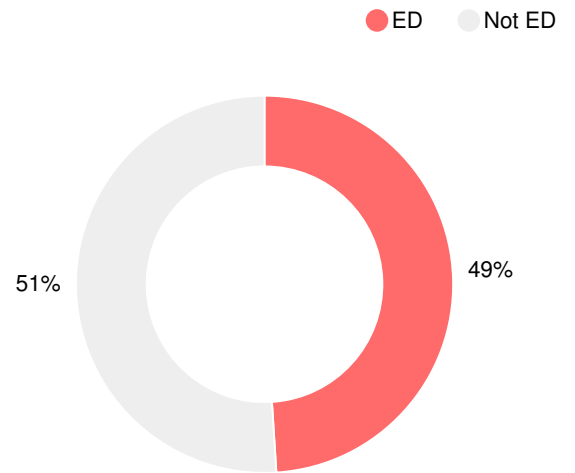

## CCRPI Single Score

Student Mobility Rate

200.7%

Per Pupil Expenditures

Race/Ethnicity

Economically Disadvantaged (ED)

Students with Disability (SWD)

English Language Learners (ELL)

# High School