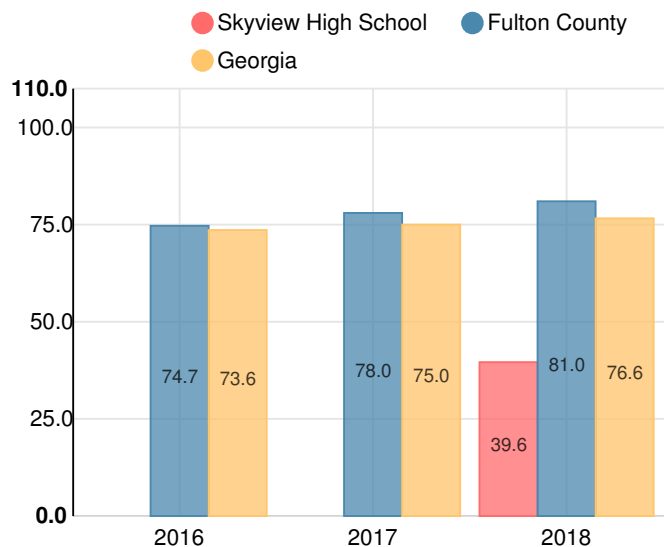

Skyview High School

5134 Old National Hwy, College Park, GA 30349

(404)418-8812

Grades: 9-12

Enrollment: 276 students

Note: For information on educator qualifications and other federal reporting requirements, [click here](#). Discipline data are available in the [K-12 Student Discipline Dashboard](#).

Performance Snapshot

- Skyview High School's **overall performance is higher than 1% of schools in the state** and is lower than its district.
- Its students' **academic growth is higher than 26% of schools in the state** and lower than its district.
- Its **four-year graduation rate is 5.0%**, which is **higher than 1% of high schools in the state** and lower than its district.
- **3.3% of graduates are college and career ready**.

School Wide

F
39.6

Year	Skyview High School
2018	F
2017	-

Grade conversion	
A	90 - 100
B	80 - 89.9
C	70 - 79.9
D	60 - 69.9
F	0 - 59.9

CCRPI Single Score