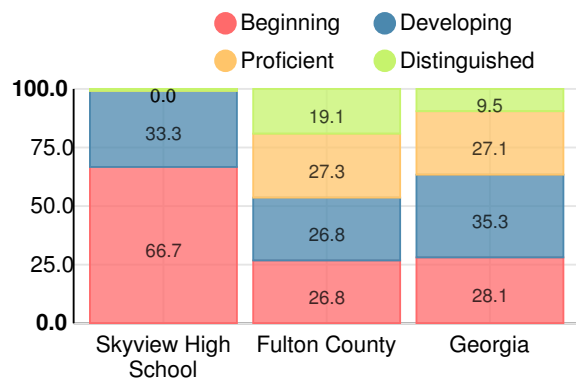

## CCRPI Score

### Skyview High School

Indicator	2018
Content Mastery	24.6
Progress	75.0
Closing Gaps	n/a
Readiness	31.1
Graduation Rate	7.0
<b>CCRPI Score</b>	<b>39.6</b>

### American Literature & Composition

Percent of students scoring in each performance level on 2018 Georgia Milestones

### Coordinate Algebra/Algebra I

Percent of students scoring in each performance level on 2018 Georgia Milestones