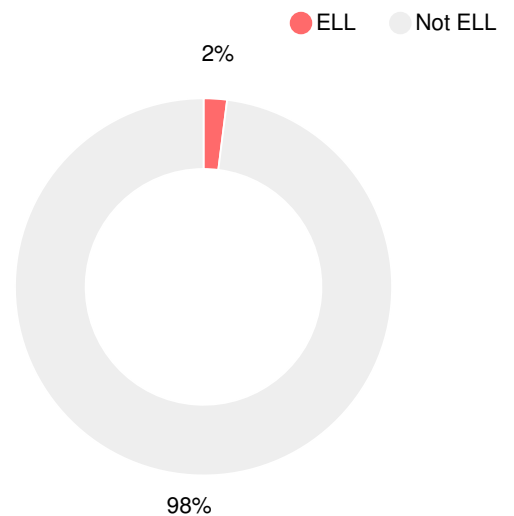

## CCRPI Single Score

Student Mobility Rate

200.7%

Per Pupil Expenditures

Race/Ethnicity

Economically Disadvantaged (ED)

Students with Disability (SWD)

English Language Learners (ELL)

# High School