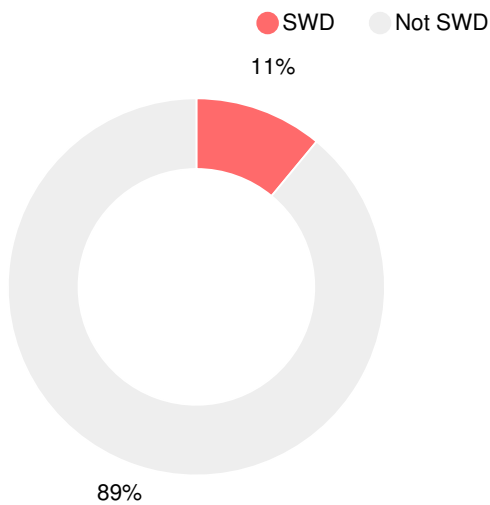

## School Wide

**F**  
**39.6**

Year	Skyview High School
2018	F
2017	-

Grade conversion	
A	90 - 100
B	80 - 89.9
C	70 - 79.9
D	60 - 69.9
F	0 - 59.9

## CCRPI Single Score

Student Mobility Rate

200.7%

Per Pupil Expenditures

Race/Ethnicity

Economically Disadvantaged (ED)

Students with Disability (SWD)

English Language Learners (ELL)

# High School