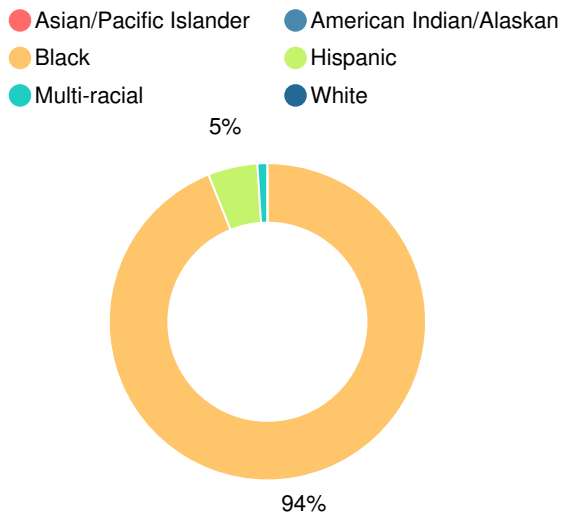

## CCRPI Single Score

Student Mobility Rate

200.7%

Per Pupil Expenditures

Race/Ethnicity

Economically Disadvantaged (ED)

Students with Disability (SWD)

English Language Learners (ELL)

# High School