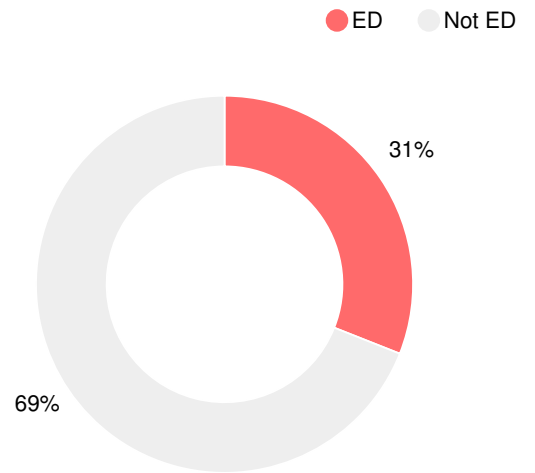

### CCRPI Single Score

Student Mobility Rate

14.2%

School Climate Star Rating

Financial Efficiency Star Rating

Per Pupil Expenditures

Race/Ethnicity

Economically Disadvantaged (ED)

Students with Disability (SWD)

English Language Learners (ELL)