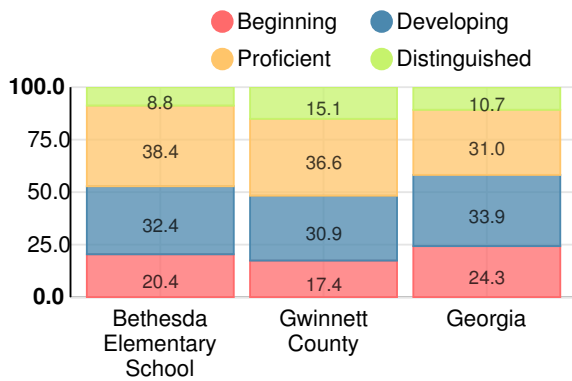

Elementary

CCRPI Score

Bethesda Elementary School

Indicator	2018
Content Mastery	75.3
Progress	97.6
Closing Gaps	100.0
Readiness	83.7
CCRPI Score	88.5

English

Percent of students scoring in each performance level on 2018 Georgia Milestones for elementary grades