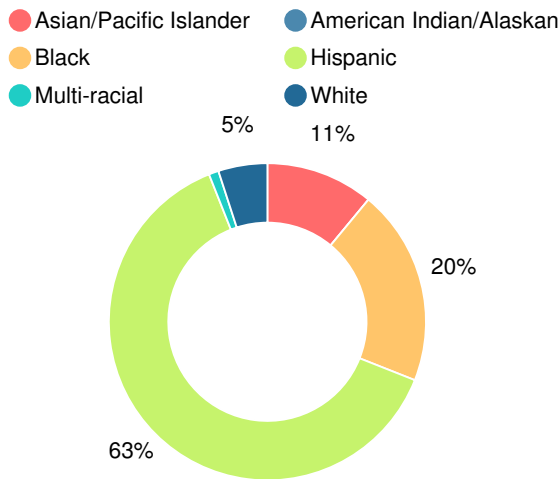

### CCRPI Single Score

Student Mobility Rate

14.2%

School Climate Star Rating

Financial Efficiency Star Rating

Per Pupil Expenditures

Race/Ethnicity

Economically Disadvantaged (ED)