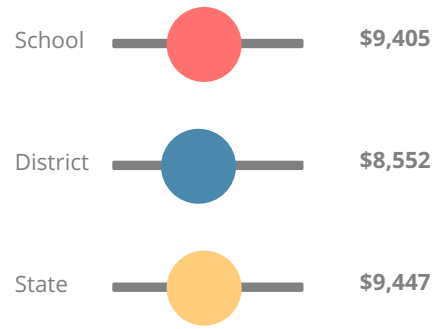

### CCRPI Single Score

Student Mobility Rate

14.2%

School Climate Star Rating

Financial Efficiency Star Rating

Per Pupil Expenditures

Race/Ethnicity

Economically Disadvantaged (ED)