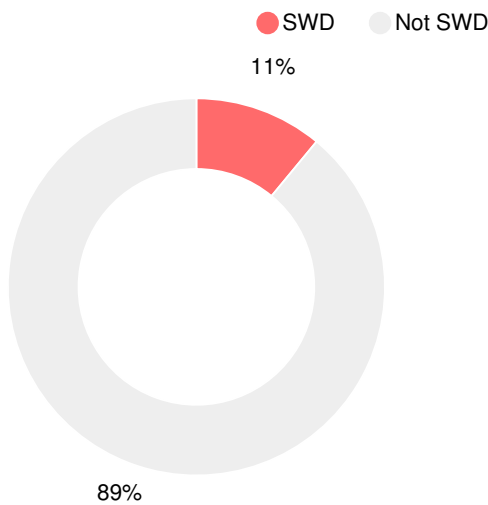

### CCRPI Single Score

Student Mobility Rate

14.2%

School Climate Star Rating

Financial Efficiency Star Rating

Per Pupil Expenditures

Race/Ethnicity

Economically Disadvantaged (ED)

Students with Disability (SWD)

English Language Learners (ELL)