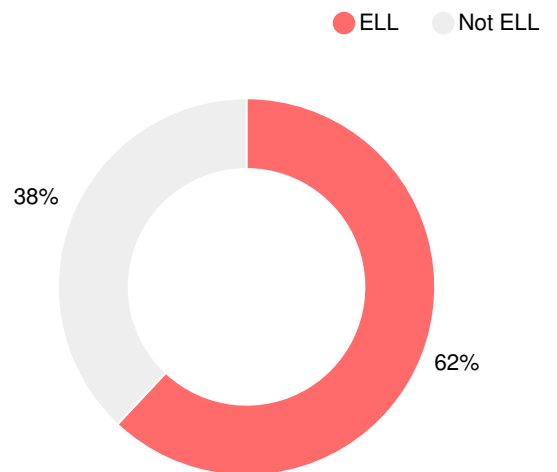

### CCRPI Single Score

Student Mobility Rate

14.2%

School Climate Star Rating

Financial Efficiency Star Rating

Per Pupil Expenditures

Race/Ethnicity

Economically Disadvantaged (ED)

Students with Disability (SWD)

English Language Learners (ELL)