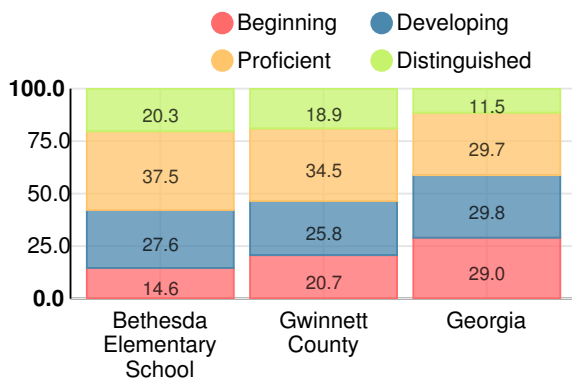

### Bethesda Elementary School

Indicator	2018
Content Mastery	75.3
Progress	97.6
Closing Gaps	100.0
Readiness	83.7
<b>CCRPI Score</b>	<b>88.5</b>

### English

Percent of students scoring in each performance level on 2018 Georgia Milestones for elementary grades

### Mathematics

Percent of students scoring in each performance level on 2018 Georgia Milestones for elementary grades

### Science

Percent of students scoring in each performance level on 2018 Georgia Milestones for elementary grades