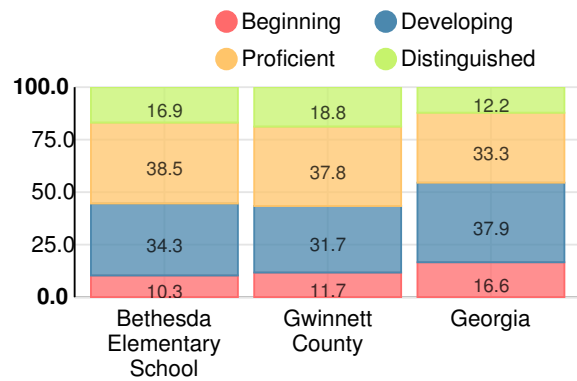

## CCRPI Score

### Bethesda Elementary School

Indicator	2018
Content Mastery	75.3
Progress	97.6
Closing Gaps	100.0
Readiness	83.7
<b>CCRPI Score</b>	<b>88.5</b>

### English

Percent of students scoring in each performance level on 2018 Georgia Milestones for elementary grades

### Mathematics

Percent of students scoring in each performance level on 2018 Georgia Milestones for elementary grades