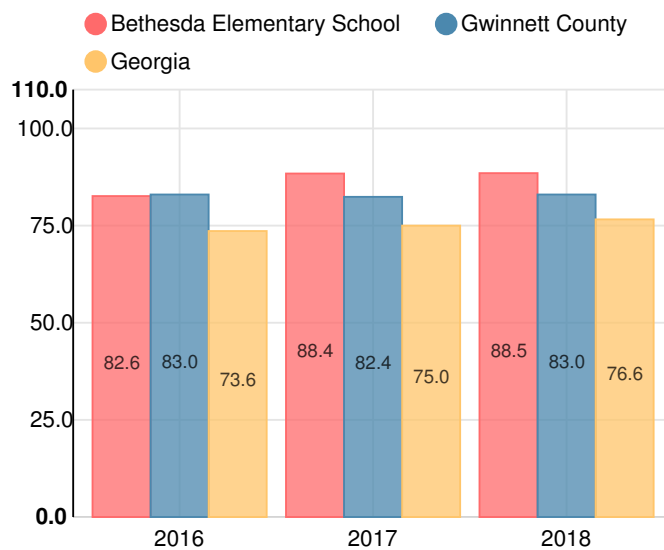

Bethesda Elementary School

525 Bethesda School Rd, Lawrenceville, GA 30044

(770)921-2000

Grades: K-5

Enrollment: 1173 students

Note: For information on educator qualifications and other federal reporting requirements, [click here](#). Discipline data are available in the [K-12 Student Discipline Dashboard](#).

Performance Snapshot

- Bethesda Elementary School's **overall performance is higher than 91% of schools in the state** and is higher than its district.
- Its students' **academic growth is higher than 95% of schools in the state** and higher than its district.
- **55.5% of its 3rd grade students are reading at or above the grade level target.**
- Bethesda Elementary School is **Beating the Odds**, meaning that it performs better than similar schools.

School Wide

B
88.5

Year	Bethesda Elementary School
2018	B
2017	B
2016	B
2015	C
2014	B

Grade conversion	
A	90 - 100
B	80 - 89.9
C	70 - 79.9
D	60 - 69.9
F	0 - 59.9

CCRPI Single Score