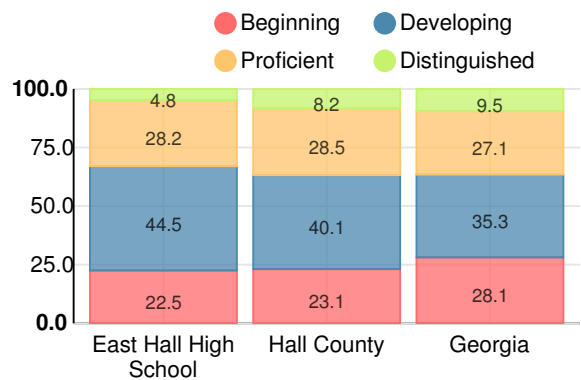

Financial Efficiency Star Rating

Per Pupil Expenditures

Race/Ethnicity

Economically Disadvantaged (ED)

Students with Disability (SWD)

English Language Learners (ELL)

High School

CCRPI Score

East Hall High School

Indicator	2018
Content Mastery	59.9
Progress	79.9
Closing Gaps	43.1
Readiness	70.0
Graduation Rate	93.6
CCRPI Score	70.8

American Literature & Composition

Percent of students scoring in each performance level on 2018 Georgia Milestones

Coordinate Algebra/Algebra I

Percent of students scoring in each performance level on 2018 Georgia Milestones

Biology

Percent of students scoring in each performance level on 2018 Georgia Milestones

US History