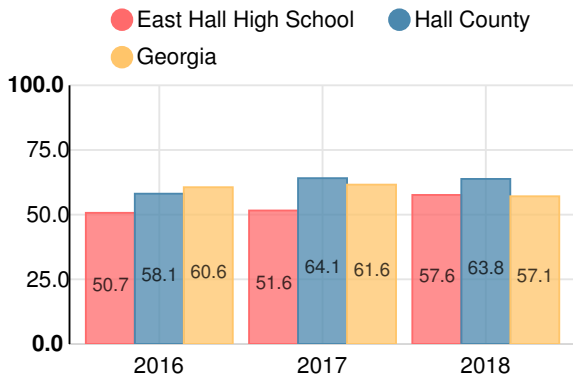

East Hall High School

Indicator	2018
Content Mastery	59.9
Progress	79.9
Closing Gaps	43.1
Readiness	70.0
Graduation Rate	93.6
CCRPI Score	70.8

American Literature & Composition

Percent of students scoring in each performance level on 2018 Georgia Milestones

Coordinate Algebra/Algebra I

Percent of students scoring in each performance level on 2018 Georgia Milestones

Biology

Percent of students scoring in each performance level on 2018 Georgia Milestones

US History

Percent of students scoring in each performance level on 2018 Georgia Milestones

College & Career Readiness

Percent of 12th grade students who are college and career ready

Accelerated Course Taking

Percent of high school graduates earning high school credit for accelerated enrollment