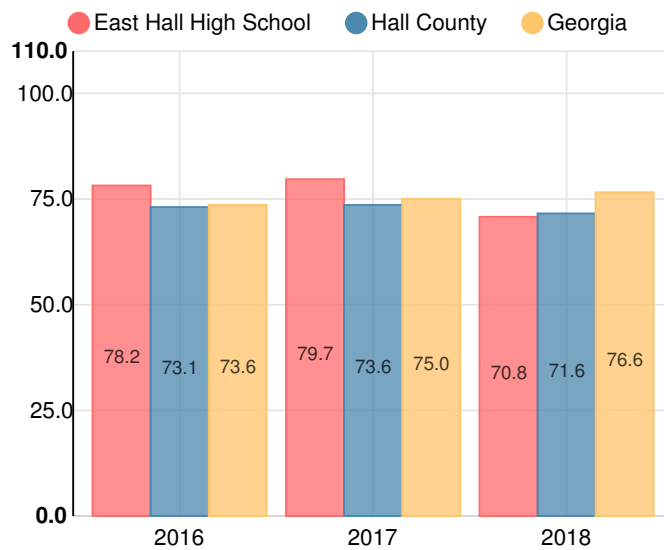

East Hall High School

 3534 E Hall Rd, Gainesville, GA 30507

 (770)536-9921

 Grades: 9-12

 Enrollment: 1260 students

Note: For information on educator qualifications and other federal reporting requirements, [click here](#). Discipline data are available in the [K-12 Student Discipline Dashboard](#).

Performance Snapshot

- East Hall High School's **overall performance is higher than 45% of schools in the state** and is similar to its district.
- Its students' **academic growth is higher than 40% of schools in the state** and similar to its district.
- Its **four-year graduation rate is 93.3%**, which is **higher than 80% of high schools in the state** and higher than its district.
- **57.6% of graduates are college and career ready**.

School Wide

C
70.8

Year	East Hall High School
2018	C
2017	C
2016	C
2015	C
2014	C

Grade conversion	
A	90 - 100
B	80 - 89.9
C	70 - 79.9
D	60 - 69.9
F	0 - 59.9

CCRPI Single Score

Student Mobility Rate

10.2%

School Climate Star Rating