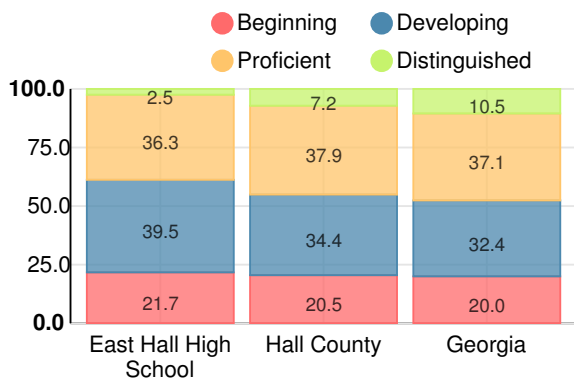

School Wide

C
70.8

Year	East Hall High School
2018	C
2017	C
2016	C
2015	C
2014	C

Grade conversion	
A	90 - 100
B	80 - 89.9
C	70 - 79.9
D	60 - 69.9
F	0 - 59.9

CCRPI Single Score

Student Mobility Rate

10.2%

School Climate Star Rating

Financial Efficiency Star Rating

Per Pupil Expenditures

Race/Ethnicity

Economically Disadvantaged (ED)

Students with Disability (SWD)

English Language Learners (ELL)

High School

CCRPI Score

East Hall High School

Indicator	2018
Content Mastery	59.9
Progress	79.9
Closing Gaps	43.1
Readiness	70.0
Graduation Rate	93.6
CCRPI Score	70.8

American Literature & Composition

Percent of students scoring in each performance level on 2018 Georgia Milestones

Coordinate Algebra/Algebra I

Percent of students scoring in each performance level on 2018 Georgia Milestones

Biology

Percent of students scoring in each performance level on 2018 Georgia Milestones

US History