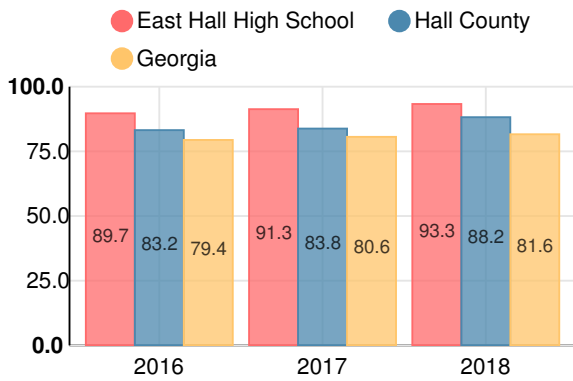

Four-Year Graduation Rate