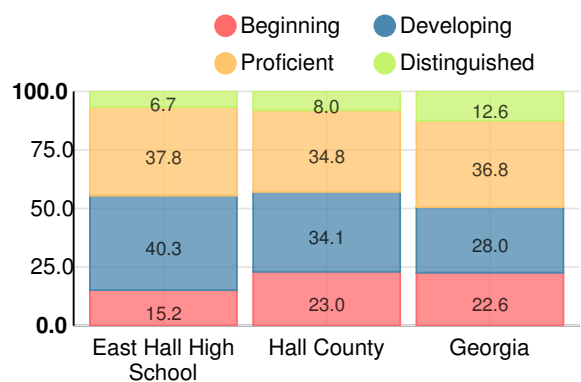

Financial Efficiency Star Rating

Per Pupil Expenditures

Race/Ethnicity

Economically Disadvantaged (ED)

Students with Disability (SWD)

English Language Learners (ELL)

High School

CCRPI Score

East Hall High School

Indicator	2018
Content Mastery	59.9
Progress	79.9
Closing Gaps	43.1
Readiness	70.0
Graduation Rate	93.6
CCRPI Score	70.8

American Literature & Composition

Percent of students scoring in each performance level on 2018 Georgia Milestones

Coordinate Algebra/Algebra I

Percent of students scoring in each performance level on 2018 Georgia Milestones

Biology

Percent of students scoring in each performance level on 2018 Georgia Milestones

US History

Percent of students scoring in each performance level on 2018 Georgia Milestones

College & Career Readiness

Percent of 12th grade students who are college and career ready

Accelerated Course Taking

Percent of high school graduates earning high school credit for accelerated enrollment