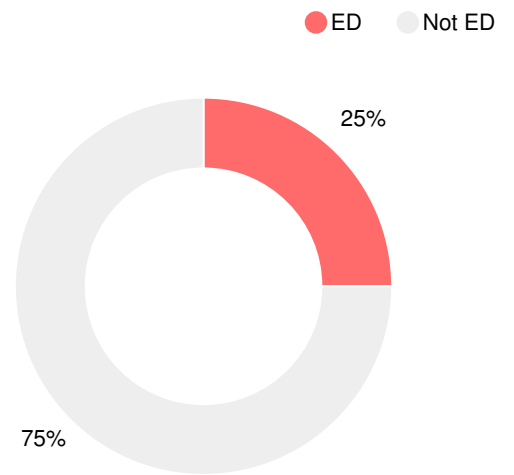

Financial Efficiency Star Rating

Per Pupil Expenditures

Race/Ethnicity

Economically Disadvantaged (ED)

Students with Disability (SWD)

English Language Learners (ELL)

High School

CCRPI Score

East Hall High School

Indicator	2018
Content Mastery	59.9
Progress	79.9
Closing Gaps	43.1
Readiness	70.0
Graduation Rate	93.6
CCRPI Score	70.8

American Literature & Composition

Percent of students scoring in each performance level on 2018 Georgia Milestones