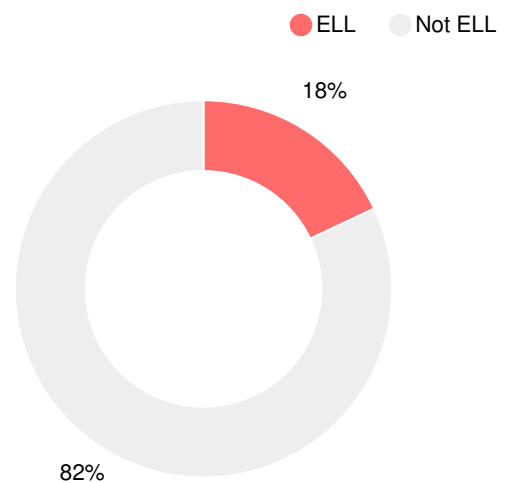

Financial Efficiency Star Rating

Per Pupil Expenditures

Race/Ethnicity

Economically Disadvantaged (ED)

Students with Disability (SWD)

English Language Learners (ELL)

High School

CCRPI Score

East Hall High School

Indicator	2018
Content Mastery	59.9
Progress	79.9
Closing Gaps	43.1
Readiness	70.0
Graduation Rate	93.6
CCRPI Score	70.8

American Literature & Composition

Percent of students scoring in each performance level on 2018 Georgia Milestones