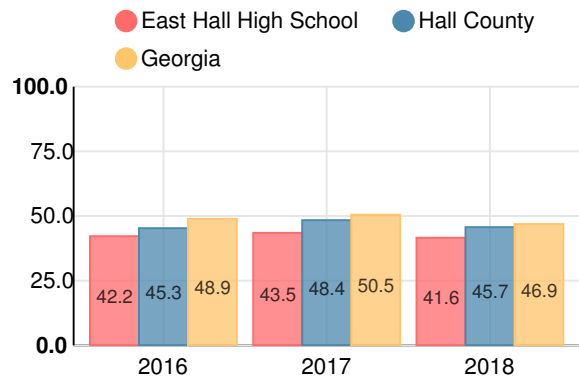

Coordinate Algebra/Algebra I

Percent of students scoring in each performance level on 2018 Georgia Milestones

Biology

Percent of students scoring in each performance level on 2018 Georgia Milestones

US History

Percent of students scoring in each performance level on 2018 Georgia Milestones

College & Career Readiness

Percent of 12th grade students who are college and career ready

Accelerated Course Taking

Percent of high school graduates earning high school credit for accelerated enrollment