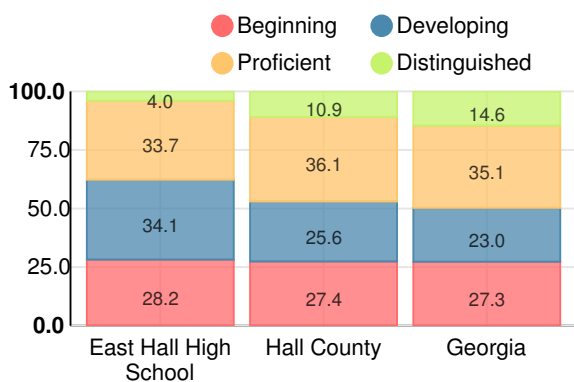

Financial Efficiency Star Rating

Per Pupil Expenditures

Race/Ethnicity

Economically Disadvantaged (ED)

Students with Disability (SWD)

English Language Learners (ELL)

High School

CCRPI Score

East Hall High School

Indicator	2018
Content Mastery	59.9
Progress	79.9
Closing Gaps	43.1
Readiness	70.0
Graduation Rate	93.6
CCRPI Score	70.8

American Literature & Composition

Percent of students scoring in each performance level on 2018 Georgia Milestones

Coordinate Algebra/Algebra I

Percent of students scoring in each performance level on 2018 Georgia Milestones

Biology

Percent of students scoring in each performance level on 2018 Georgia Milestones

US History