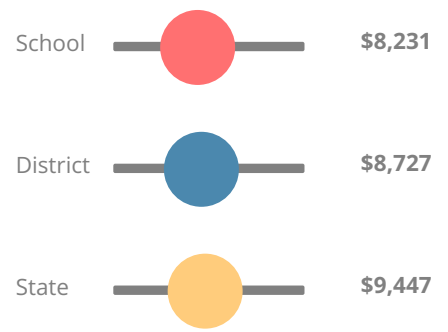

School Wide

C
70.8

Year	East Hall High School
2018	C
2017	C
2016	C
2015	C
2014	C

Grade conversion	
A	90 - 100
B	80 - 89.9
C	70 - 79.9
D	60 - 69.9
F	0 - 59.9

CCRPI Single Score

Student Mobility Rate

10.2%

School Climate Star Rating

Financial Efficiency Star Rating

Per Pupil Expenditures

Race/Ethnicity

Economically Disadvantaged (ED)

Students with Disability (SWD)

English Language Learners (ELL)

High School

CCRPI Score