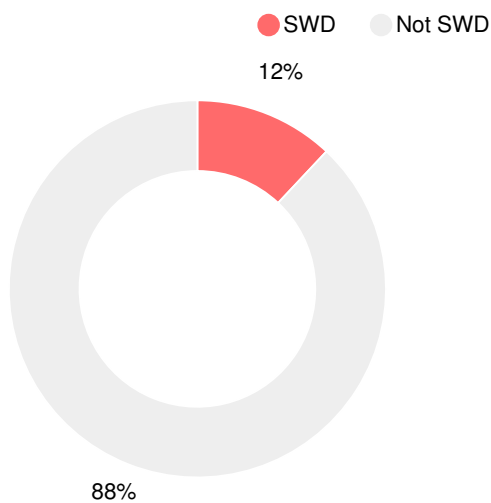

Financial Efficiency Star Rating

Per Pupil Expenditures

Race/Ethnicity

Economically Disadvantaged (ED)

Students with Disability (SWD)

English Language Learners (ELL)

High School

CCRPI Score

East Hall High School

Indicator	2018
Content Mastery	59.9
Progress	79.9
Closing Gaps	43.1
Readiness	70.0
Graduation Rate	93.6
CCRPI Score	70.8

American Literature & Composition

Percent of students scoring in each performance level on 2018 Georgia Milestones