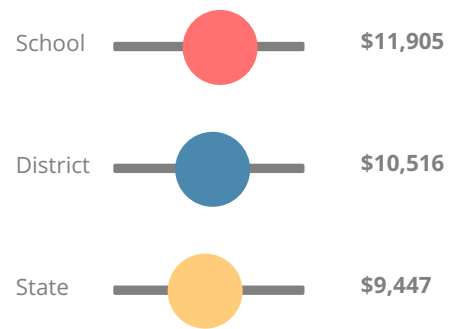

Performance Snapshot

- Irwin County High School's **overall performance is higher than 58% of schools in the state** and is higher than its district.
- Its students' **academic growth is higher than 69% of schools in the state**.
- Its **four-year graduation rate is 92.0%**, which is higher than 72% of high schools.
- **72.5% of graduates are college and career ready**.
- Irwin County High School is **Beating the Odds**, meaning that it performs better than similar schools.

School Wide

C
74.6

Year	Irwin County High School
2018	C
2017	B
2016	D
2015	C
2014	D

Grade conversion	
A	90 - 100
B	80 - 89.9
C	70 - 79.9
D	60 - 69.9
F	0 - 59.9

CCRPI Single Score

Student Mobility Rate

11.1%

School Climate Star Rating

Financial Efficiency Star Rating

Per Pupil Expenditures

Race/Ethnicity

- Asian/Pacific Islander
- American Indian/Alaskan
- Black
- Hispanic
- Multi-racial
- White

Economically Disadvantaged (ED)