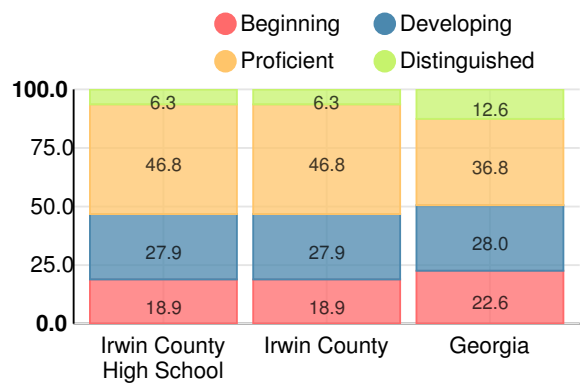

School Climate Star Rating

Financial Efficiency Star Rating

Per Pupil Expenditures

Race/Ethnicity

- Asian/Pacific Islander
- American Indian/Alaskan
- Black
- Hispanic
- Multi-racial
- White

Economically Disadvantaged (ED)

Indicator	2018
Content Mastery	63.6
Progress	87.2
Closing Gaps	45.0
Readiness	74.4
Graduation Rate	91.3
CCRPI Score	74.6

American Literature & Composition

Percent of students scoring in each performance level on 2018 Georgia Milestones

Coordinate Algebra/Algebra I

Percent of students scoring in each performance level on 2018 Georgia Milestones

Biology

Percent of students scoring in each performance level on 2018 Georgia Milestones

US History

Percent of students scoring in each performance level on 2018 Georgia Milestones

College & Career Readiness

Percent of 12th grade students who are college and career ready

Accelerated Course Taking

Percent of high school graduates earning high school credit for accelerated enrollment