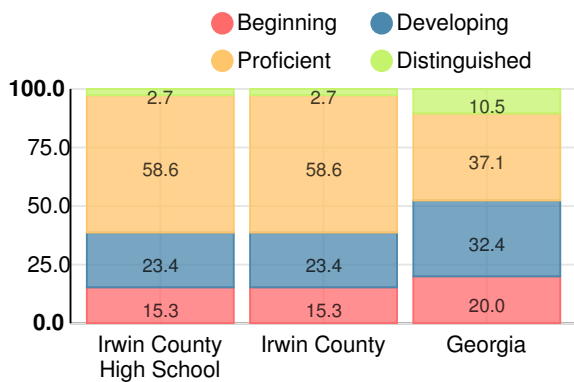

Performance Snapshot

- Irwin County High School's **overall performance is higher than 58% of schools in the state** and is higher than its district.
- Its students' **academic growth is higher than 69% of schools in the state**.
- Its **four-year graduation rate is 92.0%**, which is higher than 72% of high schools.
- **72.5% of graduates are college and career ready**.
- Irwin County High School is **Beating the Odds**, meaning that it performs better than similar schools.

School Climate Star Rating

Financial Efficiency Star Rating

Per Pupil Expenditures

Race/Ethnicity

- Asian/Pacific Islander
- American Indian/Alaskan
- Black
- Hispanic
- Multi-racial
- White

Economically Disadvantaged (ED)

- ED
- Not ED

Students with Disability (SWD)

- SWD
- Not SWD

English Language Learners (ELL)

- ELL
- Not ELL

High School

CCRPI Score

Irwin County High School

Indicator	2018
Content Mastery	63.6
Progress	87.2
Closing Gaps	45.0
Readiness	74.4
Graduation Rate	91.3
CCRPI Score	74.6

American Literature & Composition

Percent of students scoring in each performance level on 2018 Georgia Milestones