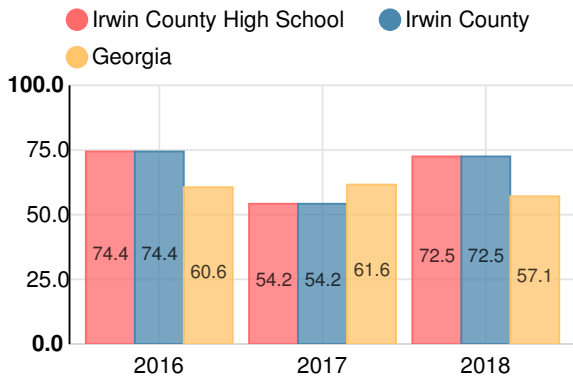

College & Career Readiness

Percent of 12th grade students who are college and career ready