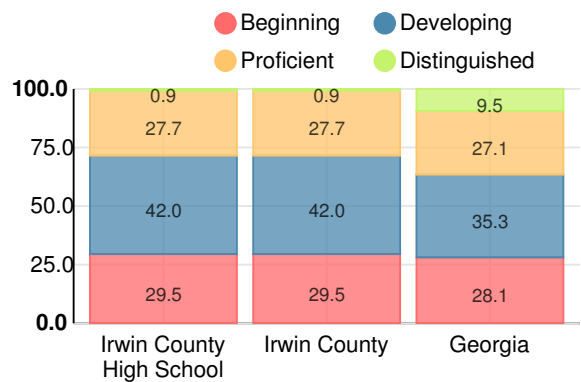

School Climate Star Rating

Financial Efficiency Star Rating

Per Pupil Expenditures

Race/Ethnicity

- Asian/Pacific Islander
- American Indian/Alaskan
- Black
- Hispanic
- Multi-racial
- White

Economically Disadvantaged (ED)

- ED
- Not ED

Students with Disability (SWD)

- SWD
- Not SWD

English Language Learners (ELL)

- ELL
- Not ELL

High School

CCRPI Score

Irwin County High School

Indicator	2018
Content Mastery	63.6
Progress	87.2
Closing Gaps	45.0
Readiness	74.4
Graduation Rate	91.3
CCRPI Score	74.6

American Literature & Composition

Percent of students scoring in each performance level on 2018 Georgia Milestones

Coordinate Algebra/Algebra I

Percent of students scoring in each performance level on 2018 Georgia Milestones

Biology

Percent of students scoring in each performance level on 2018 Georgia Milestones

US History