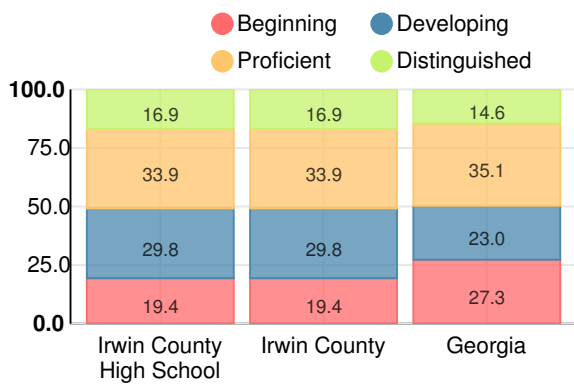

School Climate Star Rating

Financial Efficiency Star Rating

Per Pupil Expenditures

Race/Ethnicity

- Asian/Pacific Islander
- American Indian/Alaskan
- Black
- Hispanic
- Multi-racial
- White

Economically Disadvantaged (ED)

- ED
- Not ED

Students with Disability (SWD)

- SWD
- Not SWD

English Language Learners (ELL)

- ELL
- Not ELL

High School

CCRPI Score

Irwin County High School

Indicator	2018
Content Mastery	63.6
Progress	87.2
Closing Gaps	45.0
Readiness	74.4
Graduation Rate	91.3
CCRPI Score	74.6

American Literature & Composition

Percent of students scoring in each performance level on 2018 Georgia Milestones

Coordinate Algebra/Algebra I

Percent of students scoring in each performance level on 2018 Georgia Milestones

Biology

Percent of students scoring in each performance level on 2018 Georgia Milestones

US History