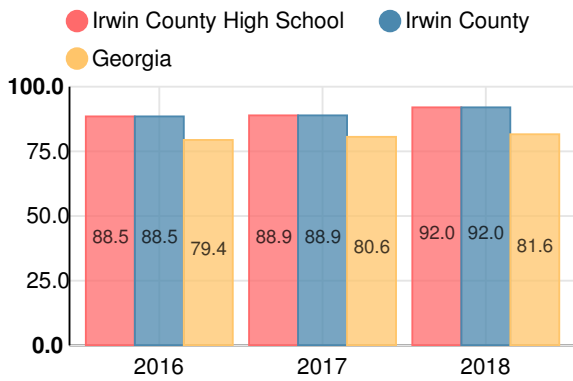

Four-Year Graduation Rate