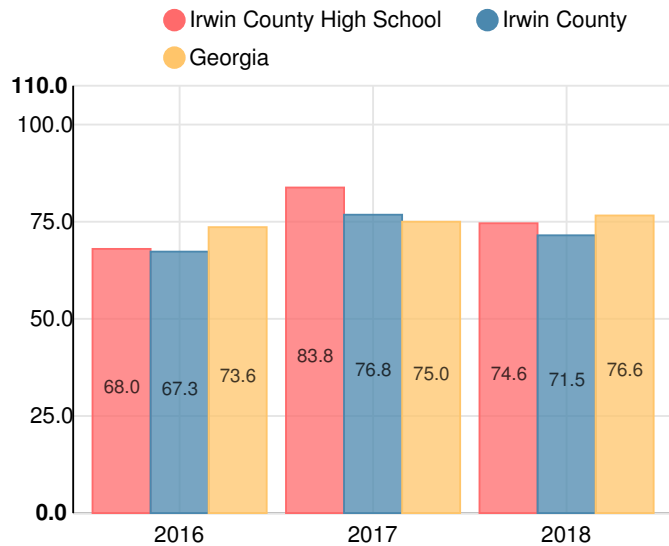

Irwin County High School

 149 Chieftain Cir, Ocilla, GA 31774

 (229)468-9421

 Grades: 9-12

 Enrollment: 479 students

Note: For information on educator qualifications and other federal reporting requirements, [click here](#). Discipline data are available in the [K-12 Student Discipline Dashboard](#).

Performance Snapshot

- Irwin County High School's **overall performance is higher than 58% of schools in the state** and is higher than its district.
- Its students' **academic growth is higher than 69% of schools in the state**.
- Its **four-year graduation rate is 92.0%**, which is higher than 72% of high schools.
- **72.5% of graduates are college and career ready**.
- Irwin County High School is **Beating the Odds**, meaning that it performs better than similar schools.

School Wide

C
74.6

Year	Irwin County High School
2018	C
2017	B
2016	D
2015	C
2014	D

Grade conversion	
A	90 - 100
B	80 - 89.9
C	70 - 79.9
D	60 - 69.9
F	0 - 59.9

CCRPI Single Score

Student Mobility Rate

11.1%