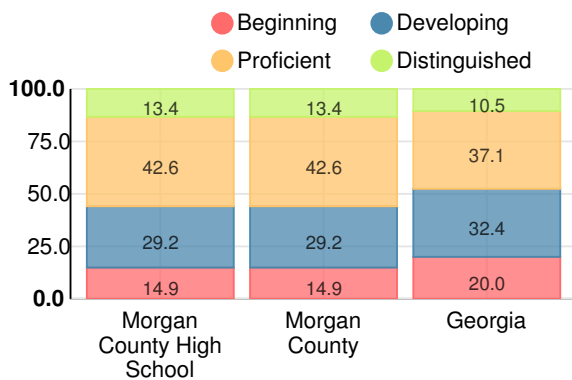

School Climate Star Rating

Financial Efficiency Star Rating

Per Pupil Expenditures

Race/Ethnicity

- Asian/Pacific Islander
- American Indian/Alaskan
- Black
- Hispanic
- Multi-racial
- White

Economically Disadvantaged (ED)

- ED
- Not ED

Students with Disability (SWD)

- SWD
- Not SWD

English Language Learners (ELL)

- ELL
- Not ELL

High School

CCRPI Score

Morgan County High School

Indicator	2018
Content Mastery	63.2
Progress	74.4
Closing Gaps	47.9
Readiness	83.0
Graduation Rate	90.7
CCRPI Score	72.1

American Literature & Composition

Percent of students scoring in each performance level on 2018 Georgia Milestones

Coordinate Algebra/Algebra I

Percent of students scoring in each performance level on 2018 Georgia Milestones

Biology

Percent of students scoring in each performance level on 2018 Georgia Milestones

US History