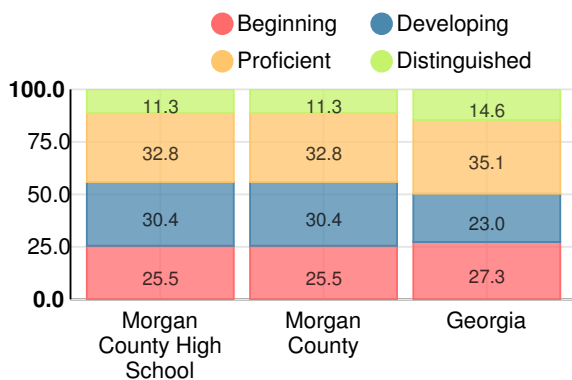

School Climate Star Rating

Financial Efficiency Star Rating

Per Pupil Expenditures

Race/Ethnicity

- Asian/Pacific Islander
- American Indian/Alaskan
- Black
- Hispanic
- Multi-racial
- White

Economically Disadvantaged (ED)

- ED
- Not ED

Students with Disability (SWD)

- SWD
- Not SWD

English Language Learners (ELL)

- ELL
- Not ELL

High School

CCRPI Score

Morgan County High School

Indicator	2018
Content Mastery	63.2
Progress	74.4
Closing Gaps	47.9
Readiness	83.0
Graduation Rate	90.7
CCRPI Score	72.1

American Literature & Composition

Percent of students scoring in each performance level on 2018 Georgia Milestones

Coordinate Algebra/Algebra I

Percent of students scoring in each performance level on 2018 Georgia Milestones

Biology

Percent of students scoring in each performance level on 2018 Georgia Milestones

US History