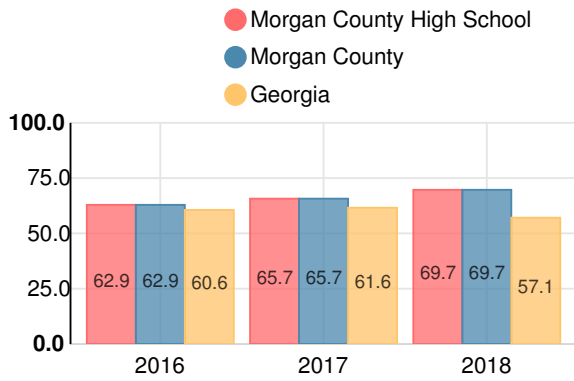

College & Career Readiness

Percent of 12th grade students who are college and career ready