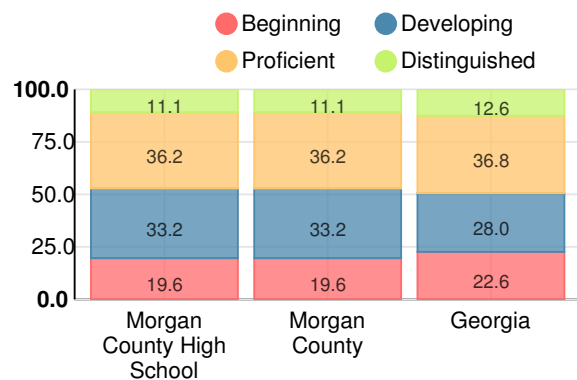

School Climate Star Rating

Financial Efficiency Star Rating

Per Pupil Expenditures

Race/Ethnicity

- Asian/Pacific Islander
- American Indian/Alaskan
- Black
- Hispanic
- Multi-racial
- White

Economically Disadvantaged (ED)

Indicator	2018
Content Mastery	63.2
Progress	74.4
Closing Gaps	47.9
Readiness	83.0
Graduation Rate	90.7
CCRPI Score	72.1

American Literature & Composition

Percent of students scoring in each performance level on 2018 Georgia Milestones

Coordinate Algebra/Algebra I

Percent of students scoring in each performance level on 2018 Georgia Milestones

Biology

Percent of students scoring in each performance level on 2018 Georgia Milestones

US History

Percent of students scoring in each performance level on 2018 Georgia Milestones

College & Career Readiness

Percent of 12th grade students who are college and career ready

Accelerated Course Taking

Percent of high school graduates earning high school credit for accelerated enrollment