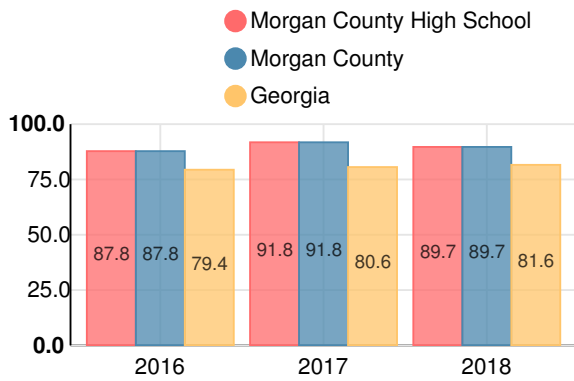

Four-Year Graduation Rate