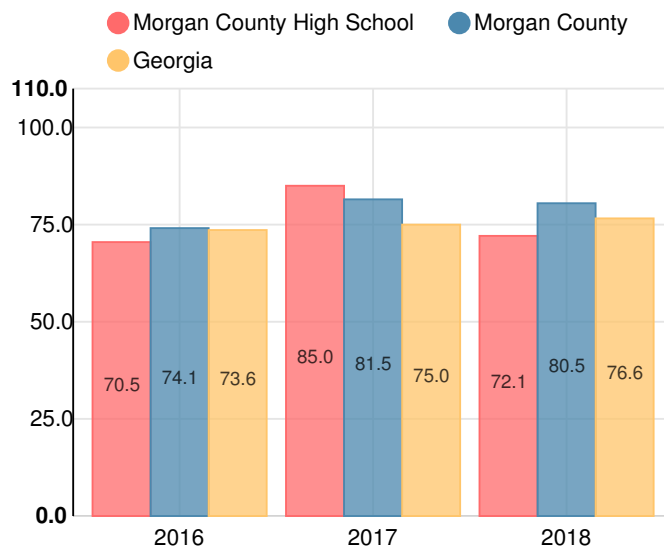

Morgan County High School

 1231 College Dr, Madison, GA 30650

 (706)342-2336

 Grades: 9-12

 Enrollment: 954 students

Note: For information on educator qualifications and other federal reporting requirements, [click here](#). Discipline data are available in the [K-12 Student Discipline Dashboard](#).

Performance Snapshot

- Morgan County High School's **overall performance is higher than 50% of schools in the state** and is lower than its district.
- Its students' **academic growth is higher than 24% of schools in the state**.
- Its **four-year graduation rate is 89.7%**, which is higher than 59% of high schools.
- **69.7% of graduates are college and career ready**.

School Wide

C
72.1

Year	Morgan County High School
2018	C
2017	B
2016	C
2015	C
2014	C

Grade conversion	
A	90 - 100
B	80 - 89.9
C	70 - 79.9
D	60 - 69.9
F	0 - 59.9

CCRPI Single Score

Student Mobility Rate

10.7%