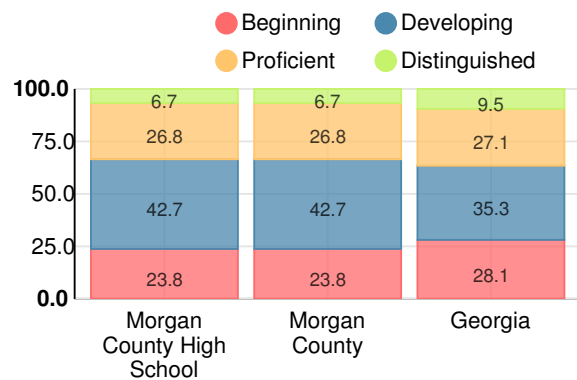

School Climate Star Rating

Financial Efficiency Star Rating

Per Pupil Expenditures

Race/Ethnicity

- Asian/Pacific Islander
- American Indian/Alaskan
- Black
- Hispanic
- Multi-racial
- White

Economically Disadvantaged (ED)

- ED
- Not ED

Students with Disability (SWD)

- SWD
- Not SWD

English Language Learners (ELL)

- ELL
- Not ELL

High School

CCRPI Score

Morgan County High School

Indicator	2018
Content Mastery	63.2
Progress	74.4
Closing Gaps	47.9
Readiness	83.0
Graduation Rate	90.7
CCRPI Score	72.1

American Literature & Composition

Percent of students scoring in each performance level on 2018 Georgia Milestones

Coordinate Algebra/Algebra I

Percent of students scoring in each performance level on 2018 Georgia Milestones

Biology

Percent of students scoring in each performance level on 2018 Georgia Milestones

US History