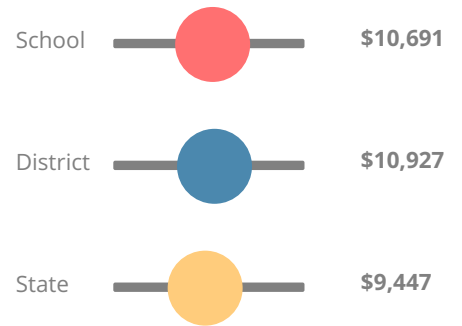

Performance Snapshot

- Morgan County High School's **overall performance is higher than 50% of schools in the state** and is lower than its district.
- Its students' **academic growth is higher than 24% of schools in the state**.
- Its **four-year graduation rate is 89.7%**, which is higher than 59% of high schools.
- **69.7% of graduates are college and career ready**.

School Wide

C
72.1

Year	Morgan County High School
2018	C
2017	B
2016	C
2015	C
2014	C

Grade conversion	
A	90 - 100
B	80 - 89.9
C	70 - 79.9
D	60 - 69.9
F	0 - 59.9

CCRPI Single Score

Student Mobility Rate

10.7%

School Climate Star Rating

Financial Efficiency Star Rating

Per Pupil Expenditures

Race/Ethnicity

- Asian/Pacific Islander
- American Indian/Alaskan
- Black
- Hispanic
- Multi-racial
- White

Economically Disadvantaged (ED)