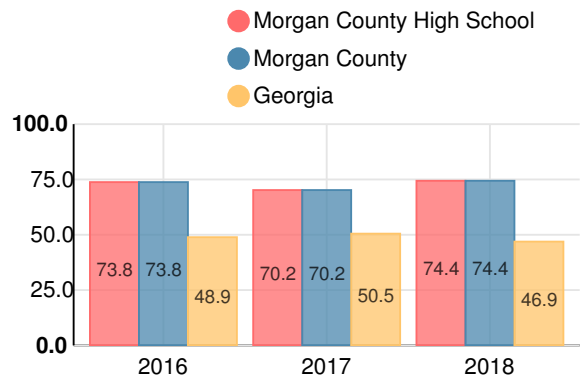

Coordinate Algebra/Algebra I

Percent of students scoring in each performance level on 2018 Georgia Milestones

Biology

Percent of students scoring in each performance level on 2018 Georgia Milestones

US History

Percent of students scoring in each performance level on 2018 Georgia Milestones

College & Career Readiness

Percent of 12th grade students who are college and career ready

Accelerated Course Taking

Percent of high school graduates earning high school credit for accelerated enrollment