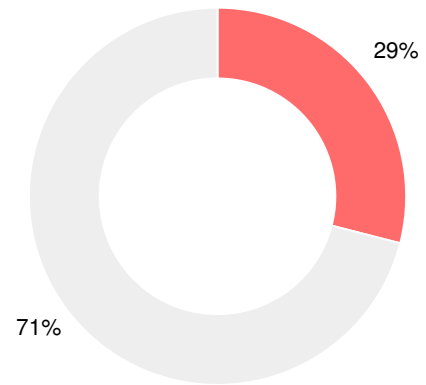

Economically Disadvantaged (ED)

- ED
- Not ED