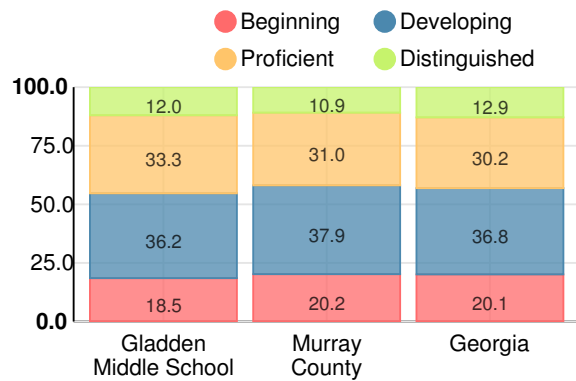

Mathematics

Percent of students scoring in each performance level on 2018 Georgia Milestones for middle school grades