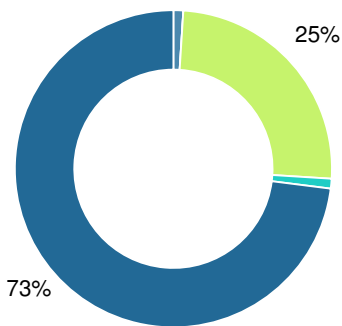

### CCRPI Single Score

Student Mobility Rate

15.5%

School Climate Star Rating

Financial Efficiency Star Rating

Per Pupil Expenditures

Race/Ethnicity

- Asian/Pacific Islander
- American Indian/Alaskan
- Black
- Hispanic
- Multi-racial
- White