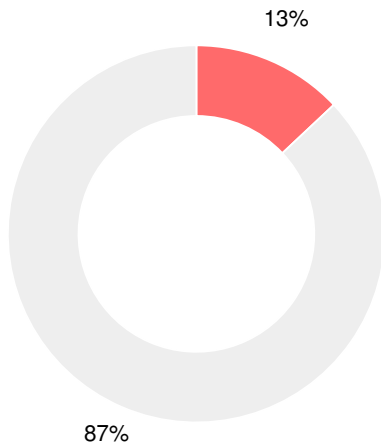

Students with Disability (SWD)

- SWD
- Not SWD