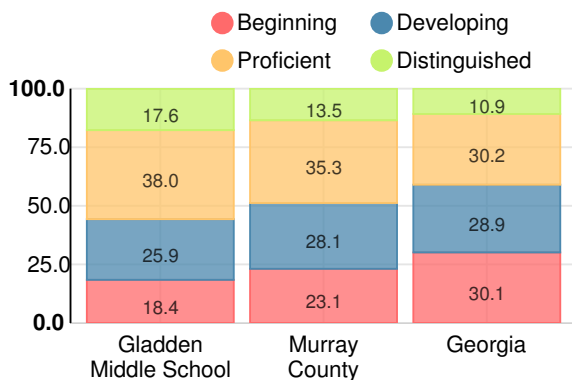

### Gladden Middle School

Indicator	2018
Content Mastery	64.4
Progress	85.1
Closing Gaps	66.7
Readiness	74.0
<b>CCRPI Score</b>	<b>73.9</b>

### English

Percent of students scoring in each performance level on 2018 Georgia Milestones for middle school grades

### Mathematics

Percent of students scoring in each performance level on 2018 Georgia Milestones for middle school grades

### Science

Percent of students scoring in each performance level on 2018 Georgia Milestones for middle school grades