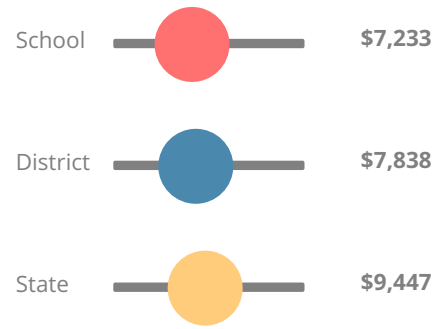

### CCRPI Single Score

Student Mobility Rate

15.5%

School Climate Star Rating

Financial Efficiency Star Rating

Per Pupil Expenditures

Race/Ethnicity

- Asian/Pacific Islander
- American Indian/Alaskan
- Black
- Hispanic
- Multi-racial
- White