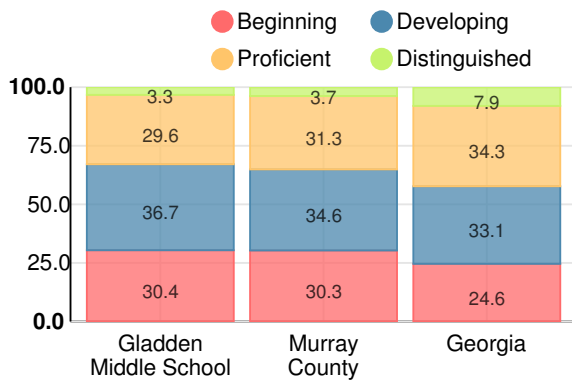

Middle School

CCRPI Score

Gladden Middle School

Indicator	2018
Content Mastery	64.4
Progress	85.1
Closing Gaps	66.7
Readiness	74.0
CCRPI Score	73.9

English

Percent of students scoring in each performance level on 2018 Georgia Milestones for middle school grades