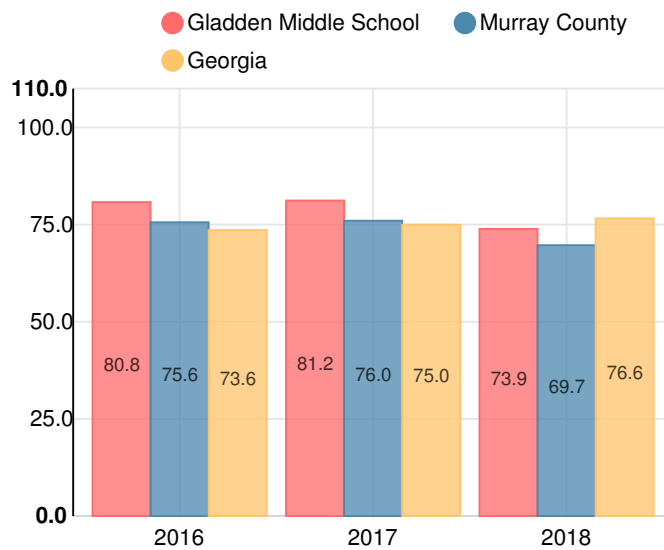

Gladden Middle School

700 Old Dalton Ellijay Rd, Chatsworth, GA 30705

(706)695-7448

Grades: 7-8

Enrollment: 588 students

Note: For information on educator qualifications and other federal reporting requirements, [click here](#). Discipline data are available in the [K-12 Student Discipline Dashboard](#).

Performance Snapshot

- Gladden Middle School's **overall performance is higher than 55% of schools in the state** and is higher than its district.
- Its students' **academic growth is higher than 63% of schools in the state** and higher than its district.
- **56.3% of its 8th grade students are reading at or above the grade level target.**

School Wide

C
73.9

Year	Gladden Middle School
2018	C
2017	B
2016	B
2015	D
2014	D

Grade conversion	
A	90 - 100
B	80 - 89.9
C	70 - 79.9
D	60 - 69.9
F	0 - 59.9

CCRPI Single Score