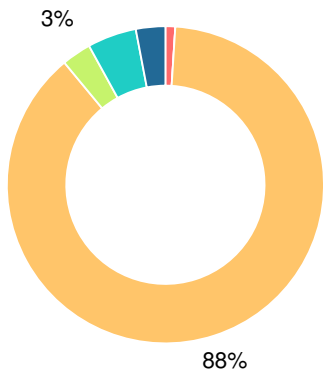

37.0%

School Climate Star Rating

Financial Efficiency Star Rating

Per Pupil Expenditures

Race/Ethnicity

- Asian/Pacific Islander
- American Indian/Alaskan
- Black
- Hispanic
- Multi-racial
- White

Economically Disadvantaged (ED)