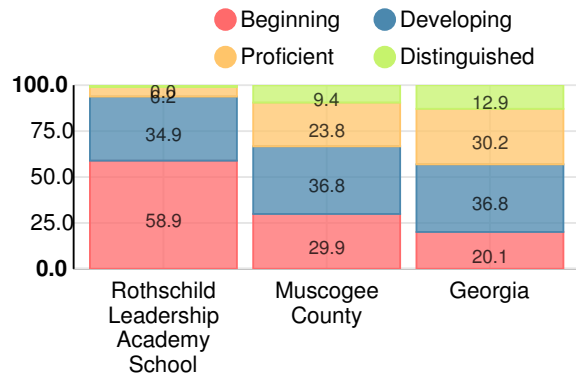

Performance Snapshot

- Rothschild Leadership Academy School's **overall performance is higher than 2% of schools in the state** and is lower than its district.
- Its students' **academic growth is higher than 3% of schools in the state** and lower than its district.
- **36.3% of its 8th grade students are reading at or above the grade level target.**

37.0%

School Climate Star Rating

Financial Efficiency Star Rating

Per Pupil Expenditures

Race/Ethnicity

- Asian/Pacific Islander
- American Indian/Alaskan
- Black
- Hispanic
- Multi-racial
- White

Economically Disadvantaged (ED)

Indicator	2018
Content Mastery	24.3
Progress	59.3
Closing Gaps	17.5
Readiness	68.0
CCRPI Score	44.3

English

Percent of students scoring in each performance level on 2018 Georgia Milestones for middle school grades

Mathematics

Percent of students scoring in each performance level on 2018 Georgia Milestones for middle school grades

Science

Percent of students scoring in each performance level on 2018 Georgia Milestones for middle school grades