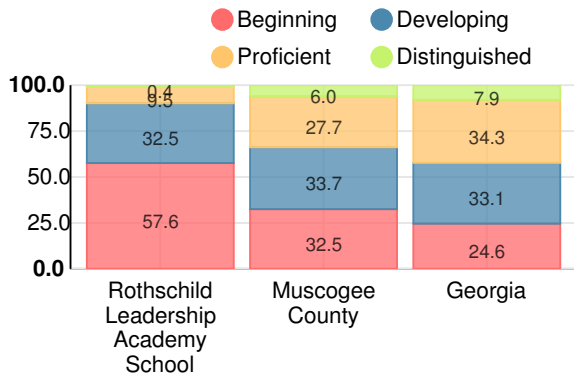

Performance Snapshot

- Rothschild Leadership Academy School's **overall performance is higher than 2% of schools in the state** and is lower than its district.
- Its students' **academic growth is higher than 3% of schools in the state** and lower than its district.
- **36.3% of its 8th grade students are reading at or above the grade level target.**

37.0%

School Climate Star Rating

Financial Efficiency Star Rating

Per Pupil Expenditures

Race/Ethnicity

- Asian/Pacific Islander
- American Indian/Alaskan
- Black
- Hispanic
- Multi-racial
- White

Economically Disadvantaged (ED)

- ED
- Not ED

Students with Disability (SWD)

- SWD
- Not SWD

English Language Learners (ELL)

- ELL
- Not ELL

Middle School

CCRPI Score

Rothschild Leadership Academy School

Indicator	2018
Content Mastery	24.3
Progress	59.3
Closing Gaps	17.5
Readiness	68.0
CCRPI Score	44.3

English

Percent of students scoring in each performance level on 2018 Georgia Milestones for middle school grades