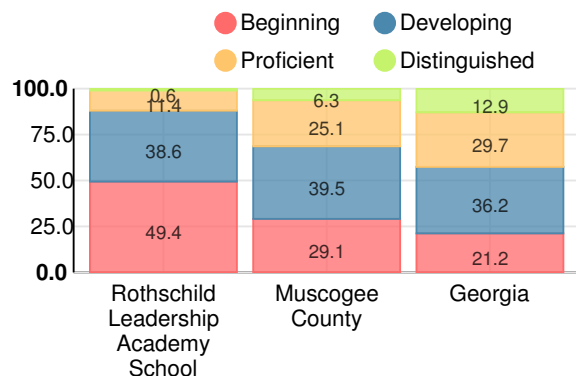

Performance Snapshot

- Rothschild Leadership Academy School's **overall performance is higher than 2% of schools in the state** and is lower than its district.
- Its students' **academic growth is higher than 3% of schools in the state** and lower than its district.
- **36.3% of its 8th grade students are reading at or above the grade level target.**

Indicator	2018
Content Mastery	24.3
Progress	59.3
Closing Gaps	17.5
Readiness	68.0
CCRPI Score	44.3

English

Percent of students scoring in each performance level on 2018 Georgia Milestones for middle school grades

Mathematics

Percent of students scoring in each performance level on 2018 Georgia Milestones for middle school grades

Science

Percent of students scoring in each performance level on 2018 Georgia Milestones for middle school grades

Social Studies

Percent of students scoring in each performance level on 2018 Georgia Milestones for middle school grades

Reading at or above the Grade Level Target (8th Grade)

Percent of students in grade 8 achieving Lexile measure greater than 1097