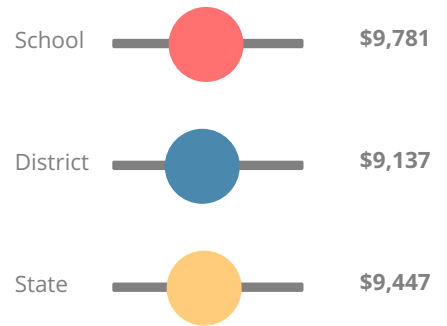

37.0%

School Climate Star Rating

Financial Efficiency Star Rating

Per Pupil Expenditures

Race/Ethnicity

- Asian/Pacific Islander
- American Indian/Alaskan
- Black
- Hispanic
- Multi-racial
- White

Economically Disadvantaged (ED)