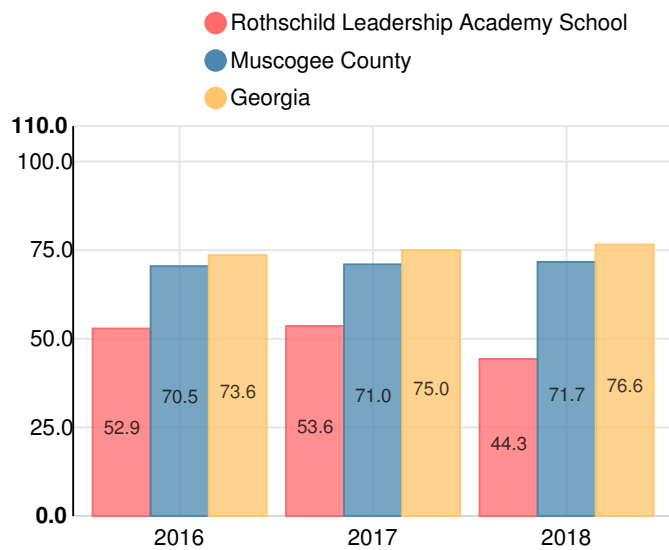

Rothschild Leadership Academy School

 1136 Hunt Ave, Columbus, GA 31907

 (706)569-3709

 Grades: 6-8

 Enrollment: 529 students

Note: For information on educator qualifications and other federal reporting requirements, [click here](#). Discipline data are available in the [K-12 Student Discipline Dashboard](#).

Performance Snapshot

- Rothschild Leadership Academy School's **overall performance is higher than 2% of schools in the state** and is lower than its district.
- Its students' **academic growth is higher than 3% of schools in the state** and lower than its district.
- **36.3% of its 8th grade students are reading at or above the grade level target.**

School Wide

F

44.3

Year	Rothschild Leadership Academy School
2018	F
2017	F
2016	F
2015	F
2014	D

Grade conversion	
A	90 - 100
B	80 - 89.9
C	70 - 79.9
D	60 - 69.9
F	0 - 59.9

CCRPI Single Score

Student Mobility Rate

37.0%

School Climate Star Rating

Financial Efficiency Star Rating

Per Pupil Expenditures

Race/Ethnicity

- Asian/Pacific Islander
- American Indian/Alaskan
- Black
- Hispanic
- Multi-racial
- White

Economically Disadvantaged (ED)