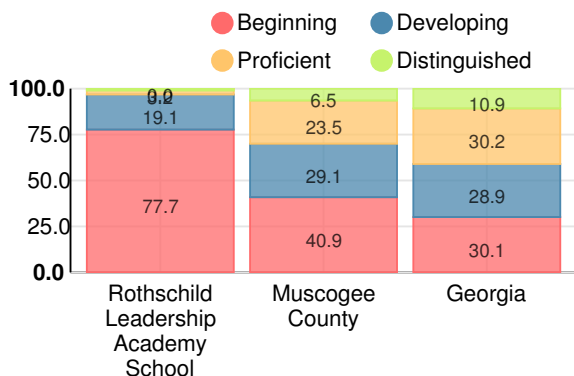

Performance Snapshot

- Rothschild Leadership Academy School's **overall performance is higher than 2% of schools in the state** and is lower than its district.
- Its students' **academic growth is higher than 3% of schools in the state** and lower than its district.
- **36.3% of its 8th grade students are reading at or above the grade level target.**

37.0%

School Climate Star Rating

Financial Efficiency Star Rating

Per Pupil Expenditures

Race/Ethnicity

- Asian/Pacific Islander
- American Indian/Alaskan
- Black
- Hispanic
- Multi-racial
- White

Economically Disadvantaged (ED)

Indicator	2018
Content Mastery	24.3
Progress	59.3
Closing Gaps	17.5
Readiness	68.0
CCRPI Score	44.3

English

Percent of students scoring in each performance level on 2018 Georgia Milestones for middle school grades

Mathematics

Percent of students scoring in each performance level on 2018 Georgia Milestones for middle school grades

Science

Percent of students scoring in each performance level on 2018 Georgia Milestones for middle school grades