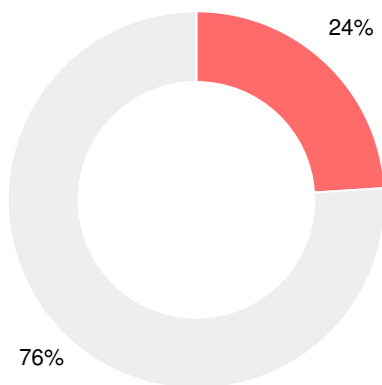

Students with Disability (SWD)

- SWD
- Not SWD