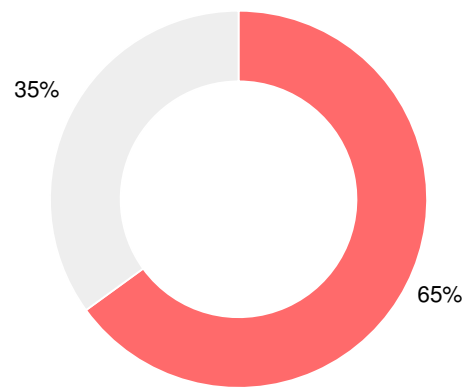

Economically Disadvantaged (ED)

- ED
- Not ED