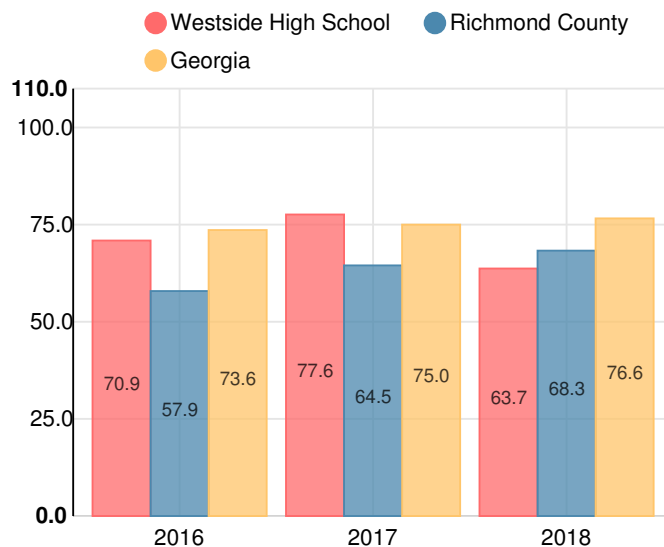

Westside High School

1002 Patriot's Way, Augusta, GA 30907

(706)868-4030

Grades: 9-12

Enrollment: 741 students

Note: For information on educator qualifications and other federal reporting requirements, [click here](#). Discipline data are available in the [K-12 Student Discipline Dashboard](#).

Performance Snapshot

- Westside High School's **overall performance is higher than 23% of schools in the state** and is lower than its district.
- Its students' **academic growth is higher than 45% of schools in the state** and higher than its district.
- Its **four-year graduation rate is 88.7%**, which is **higher than 56% of high schools in the state** and higher than its district.
- **50.9% of graduates are college and career ready**.

School Wide

D

63.7

Year	Westside High School
2018	D
2017	C
2016	C
2015	B
2014	D

Grade conversion	
A	90 - 100
B	80 - 89.9
C	70 - 79.9
D	60 - 69.9
F	0 - 59.9

CCRPI Single Score