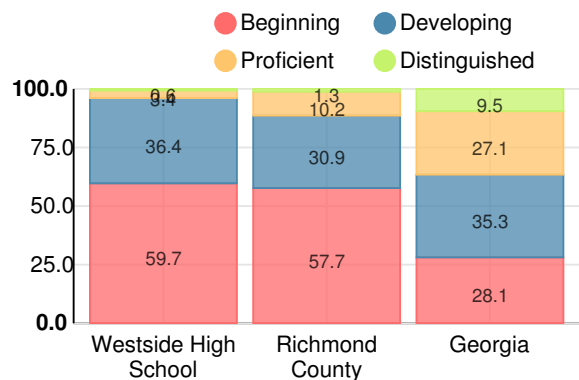

## CCRPI Score

### Westside High School

Indicator	2018
Content Mastery	45.7
Progress	80.9
Closing Gaps	27.1
Readiness	65.1
Graduation Rate	88.1
<b>CCRPI Score</b>	<b>63.7</b>

### American Literature & Composition

Percent of students scoring in each performance level on 2018 Georgia Milestones

### Coordinate Algebra/Algebra I

Percent of students scoring in each performance level on 2018 Georgia Milestones