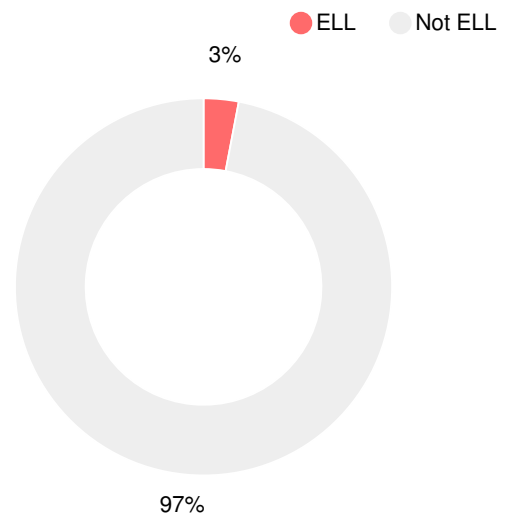

### CCRPI Single Score

Student Mobility Rate

19.1%

School Climate Star Rating

Financial Efficiency Star Rating

Per Pupil Expenditures

Race/Ethnicity

Economically Disadvantaged (ED)

Students with Disability (SWD)

English Language Learners (ELL)