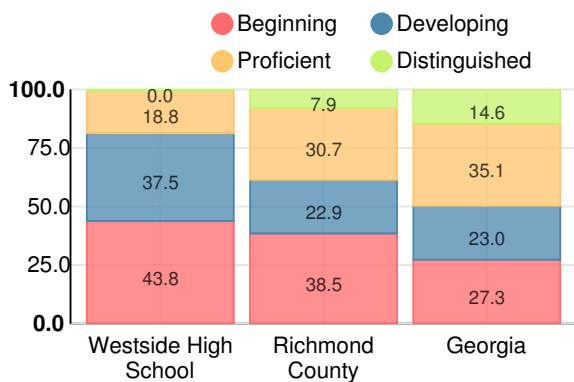

### Westside High School

Indicator	2018
Content Mastery	45.7
Progress	80.9
Closing Gaps	27.1
Readiness	65.1
Graduation Rate	88.1
<b>CCRPI Score</b>	<b>63.7</b>

### American Literature & Composition

Percent of students scoring in each performance level on 2018 Georgia Milestones

### Coordinate Algebra/Algebra I

Percent of students scoring in each performance level on 2018 Georgia Milestones

### Biology

Percent of students scoring in each performance level on 2018 Georgia Milestones