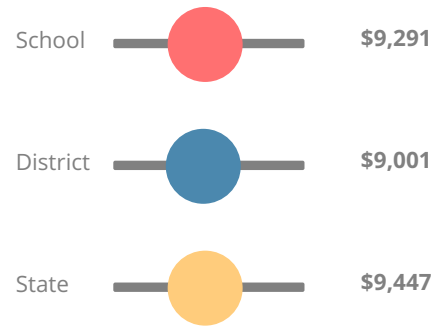

### CCRPI Single Score

Student Mobility Rate

19.1%

School Climate Star Rating

Financial Efficiency Star Rating

Per Pupil Expenditures

Race/Ethnicity

Economically Disadvantaged (ED)