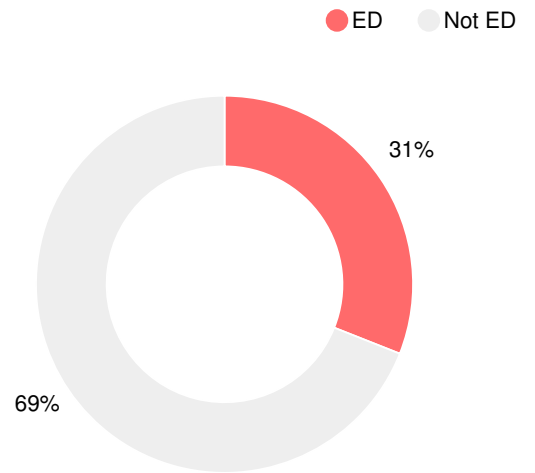

### CCRPI Single Score

Student Mobility Rate

19.1%

School Climate Star Rating

Financial Efficiency Star Rating

Per Pupil Expenditures

Race/Ethnicity

Economically Disadvantaged (ED)

Students with Disability (SWD)

English Language Learners (ELL)