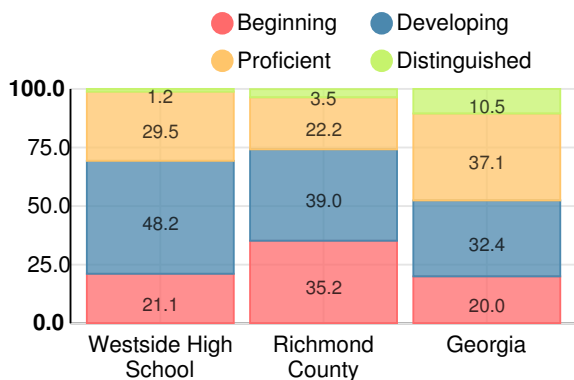

High School

CCRPI Score

Westside High School

Indicator	2018
Content Mastery	45.7
Progress	80.9
Closing Gaps	27.1
Readiness	65.1
Graduation Rate	88.1
CCRPI Score	63.7

American Literature & Composition

Percent of students scoring in each performance level on 2018 Georgia Milestones