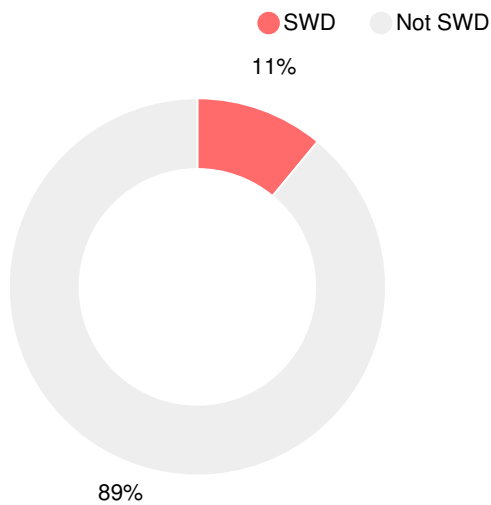

### CCRPI Single Score

Student Mobility Rate

19.1%

School Climate Star Rating

Financial Efficiency Star Rating

Per Pupil Expenditures

Race/Ethnicity

Economically Disadvantaged (ED)

Students with Disability (SWD)

English Language Learners (ELL)