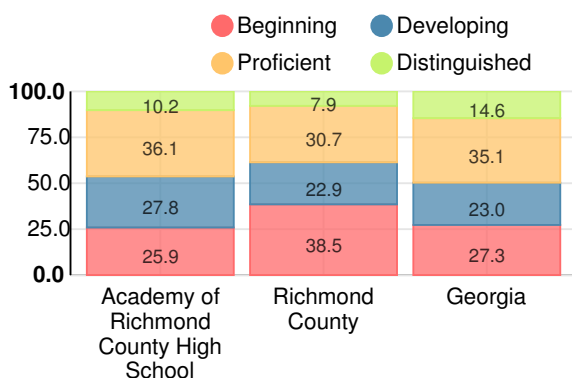

High School

CCRPI Score

Academy of Richmond County High School

Indicator	2018
Content Mastery	45.1
Progress	73.1
Closing Gaps	48.0
Readiness	66.5
Graduation Rate	88.1
CCRPI Score	63.5

American Literature & Composition

Percent of students scoring in each performance level on 2018 Georgia Milestones

Coordinate Algebra/Algebra I

Percent of students scoring in each performance level on 2018 Georgia Milestones

Biology

Percent of students scoring in each performance level on 2018 Georgia Milestones

US History

Percent of students scoring in each performance level on 2018 Georgia Milestones

College & Career Readiness

Percent of 12th grade students who are college and career ready

Accelerated Course Taking