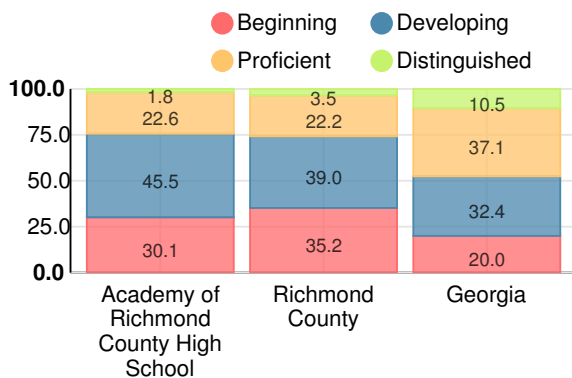

22.8%

School Climate Star Rating

Financial Efficiency Star Rating

Per Pupil Expenditures

Race/Ethnicity

Economically Disadvantaged (ED)

Students with Disability (SWD)

English Language Learners (ELL)

High School

CCRPI Score

Academy of Richmond County High School

Indicator	2018
Content Mastery	45.1
Progress	73.1
Closing Gaps	48.0
Readiness	66.5
Graduation Rate	88.1
CCRPI Score	63.5

American Literature & Composition

Percent of students scoring in each performance level on 2018 Georgia Milestones

Coordinate Algebra/Algebra I

Percent of students scoring in each performance level on 2018 Georgia Milestones

Biology

Percent of students scoring in each performance level on 2018 Georgia Milestones

US History

Percent of students scoring in each performance level on 2018 Georgia Milestones

College & Career Readiness

Percent of 12th grade students who are college and career ready

Accelerated Course Taking