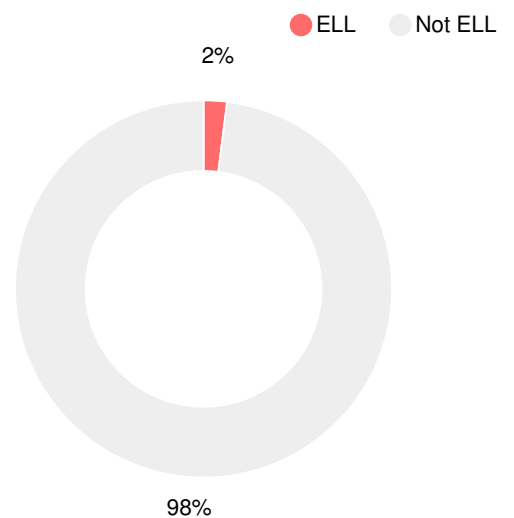

22.8%

School Climate Star Rating

Financial Efficiency Star Rating

Per Pupil Expenditures

Race/Ethnicity

Economically Disadvantaged (ED)

Students with Disability (SWD)

English Language Learners (ELL)