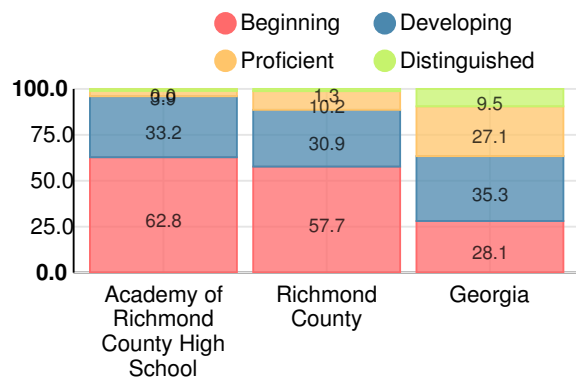

22.8%

School Climate Star Rating

Financial Efficiency Star Rating

Per Pupil Expenditures

Race/Ethnicity

Economically Disadvantaged (ED)

Students with Disability (SWD)

English Language Learners (ELL)

High School

CCRPI Score

Academy of Richmond County High School

Indicator	2018
Content Mastery	45.1
Progress	73.1
Closing Gaps	48.0
Readiness	66.5
Graduation Rate	88.1
CCRPI Score	63.5

American Literature & Composition

Percent of students scoring in each performance level on 2018 Georgia Milestones

Coordinate Algebra/Algebra I

Percent of students scoring in each performance level on 2018 Georgia Milestones

Biology

Percent of students scoring in each performance level on 2018 Georgia Milestones

US History

Percent of students scoring in each performance level on 2018 Georgia Milestones

College & Career Readiness

Percent of 12th grade students who are college and career ready

Accelerated Course Taking