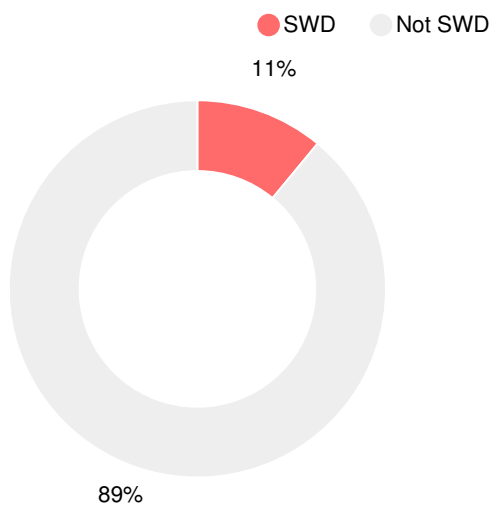

22.8%

School Climate Star Rating

Financial Efficiency Star Rating

Per Pupil Expenditures

Race/Ethnicity

Economically Disadvantaged (ED)

Students with Disability (SWD)

English Language Learners (ELL)