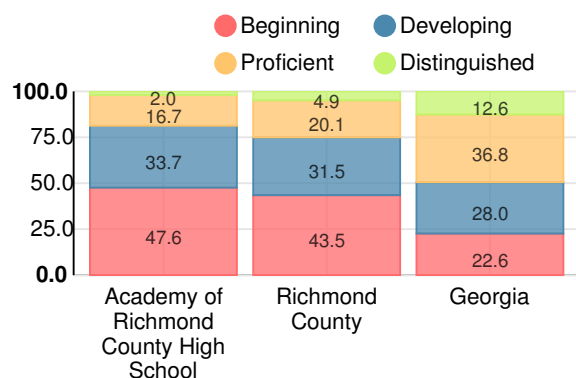

High School

CCRPI Score

Academy of Richmond County High School

Indicator	2018
Content Mastery	45.1
Progress	73.1
Closing Gaps	48.0
Readiness	66.5
Graduation Rate	88.1
CCRPI Score	63.5

American Literature & Composition

Percent of students scoring in each performance level on 2018 Georgia Milestones

Coordinate Algebra/Algebra I

Percent of students scoring in each performance level on 2018 Georgia Milestones

Biology

Percent of students scoring in each performance level on 2018 Georgia Milestones

US History

Percent of students scoring in each performance level on 2018 Georgia Milestones

College & Career Readiness

Percent of 12th grade students who are college and career ready

Accelerated Course Taking