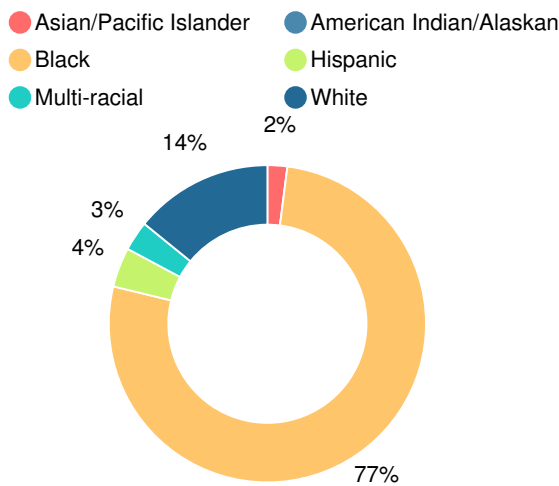

22.8%

School Climate Star Rating

Financial Efficiency Star Rating

Per Pupil Expenditures

Race/Ethnicity

Economically Disadvantaged (ED)

Students with Disability (SWD)

English Language Learners (ELL)