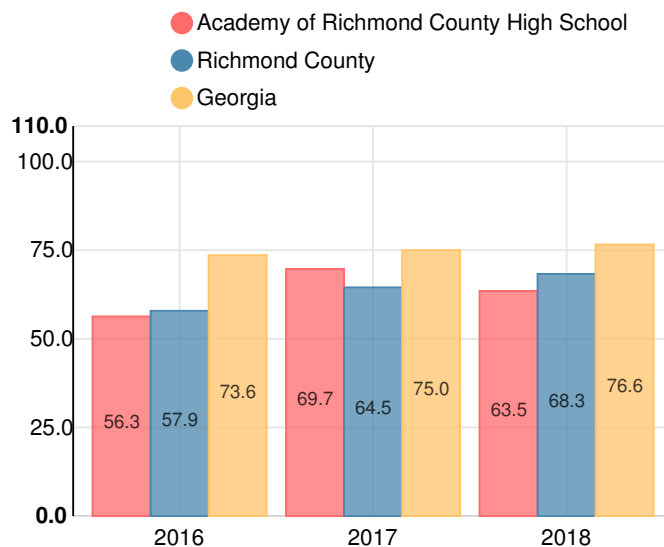

Academy of Richmond County High School

 910 Russell St, Augusta, GA 30904

 (706)737-7152

 Grades: 9-12

 Enrollment: 1318 students

Note: For information on educator qualifications and other federal reporting requirements, [click here](#). Discipline data are available in the [K-12 Student Discipline Dashboard](#).

Performance Snapshot

- Academy of Richmond County High School's **overall performance is higher than 22% of schools in the state** and is lower than its district.
- Its students' **academic growth is higher than 18% of schools in the state** and lower than its district.
- Its four-year graduation rate is 88.0%**, which is **higher than 53% of high schools in the state** and higher than its district.
- 47.5% of graduates are college and career ready.**

School Wide

D
63.5

Year	Academy of Richmond County High School
2018	D
2017	D
2016	F
2015	D
2014	D

Grade conversion	
A	90 - 100
B	80 - 89.9
C	70 - 79.9
D	60 - 69.9
F	0 - 59.9

CCRPI Single Score

Student Mobility Rate