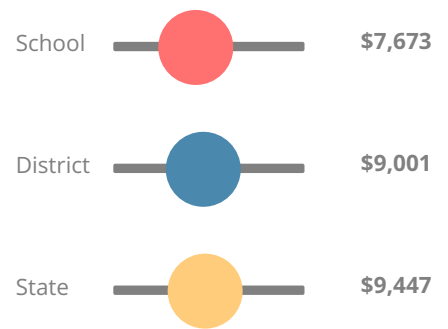

22.8%

School Climate Star Rating

Financial Efficiency Star Rating

Per Pupil Expenditures

Race/Ethnicity

Economically Disadvantaged (ED)

Students with Disability (SWD)

English Language Learners (ELL)