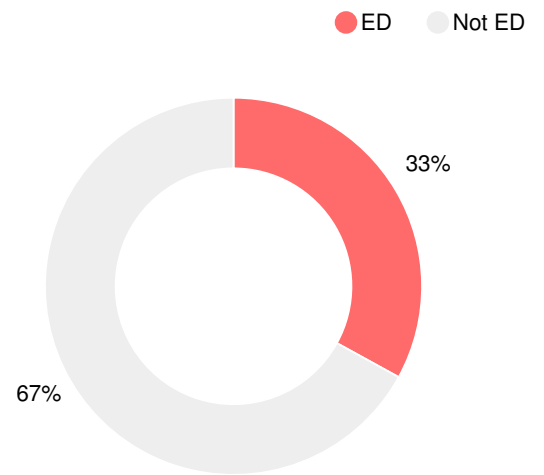

22.8%

School Climate Star Rating

Financial Efficiency Star Rating

Per Pupil Expenditures

Race/Ethnicity

Economically Disadvantaged (ED)

Students with Disability (SWD)

English Language Learners (ELL)