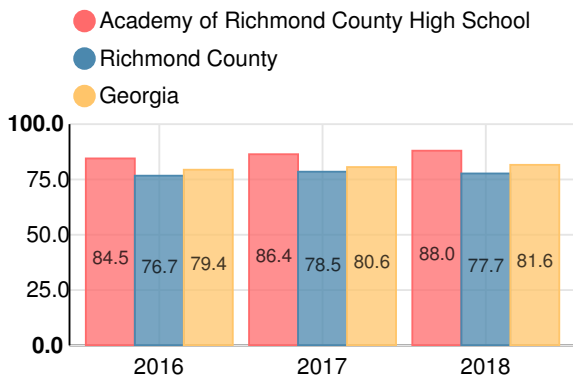

Four-Year Graduation Rate