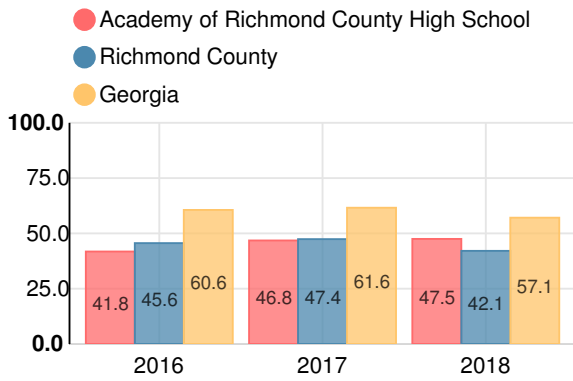

High School

CCRPI Score

Academy of Richmond County High School

Indicator	2018
Content Mastery	45.1
Progress	73.1
Closing Gaps	48.0
Readiness	66.5
Graduation Rate	88.1
CCRPI Score	63.5

American Literature & Composition

Percent of students scoring in each performance level on 2018 Georgia Milestones

Coordinate Algebra/Algebra I

Percent of students scoring in each performance level on 2018 Georgia Milestones

Biology

Percent of students scoring in each performance level on 2018 Georgia Milestones

US History

Percent of students scoring in each performance level on 2018 Georgia Milestones

College & Career Readiness

Percent of 12th grade students who are college and career ready

Accelerated Course Taking