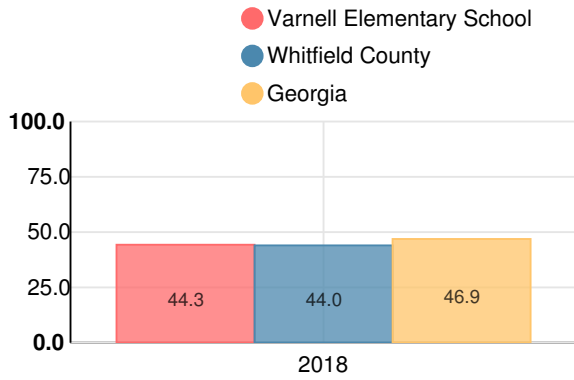

### Mathematics

Percent of students scoring in each performance level on 2018 Georgia Milestones for elementary grades

### Science

Percent of students scoring in each performance level on 2018 Georgia Milestones for elementary grades

### Social Studies

Percent of students scoring in each performance level on 2018 Georgia Milestones for elementary grades

**Reading at or above the Grade Level Target (3rd Grade)**

Percent of students in grade 3 achieving Lexile measure equal to or greater than 670