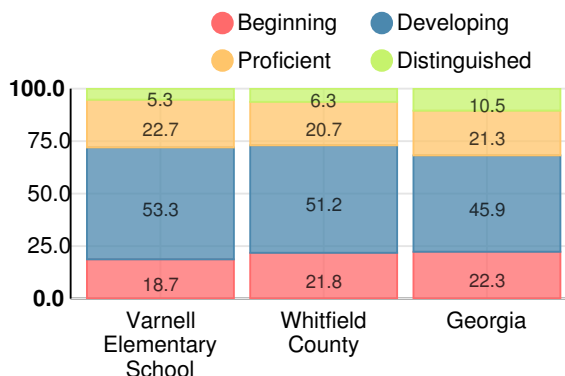

Social Studies

Percent of students scoring in each performance level on 2018 Georgia Milestones for elementary grades