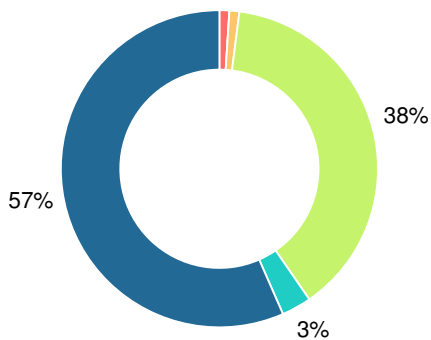

## CCRPI Single Score

Student Mobility Rate

16.0%

School Climate Star Rating

Financial Efficiency Star Rating

Per Pupil Expenditures

Race/Ethnicity

- Asian/Pacific Islander
- American Indian/Alaskan
- Black
- Hispanic
- Multi-racial
- White