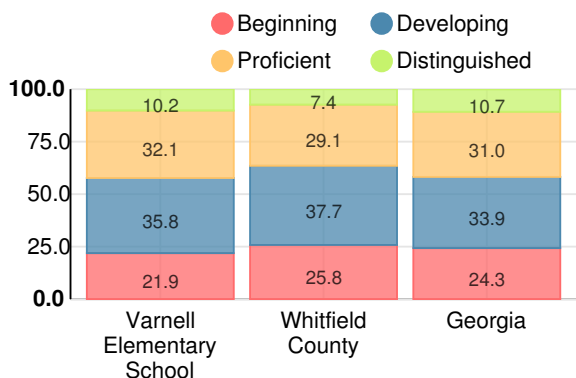

Elementary

CCRPI Score

Varnell Elementary School

Indicator	2018
Content Mastery	64.2
Progress	82.4
Closing Gaps	42.5
Readiness	81.2
CCRPI Score	70.7

English

Percent of students scoring in each performance level on 2018 Georgia Milestones for elementary grades