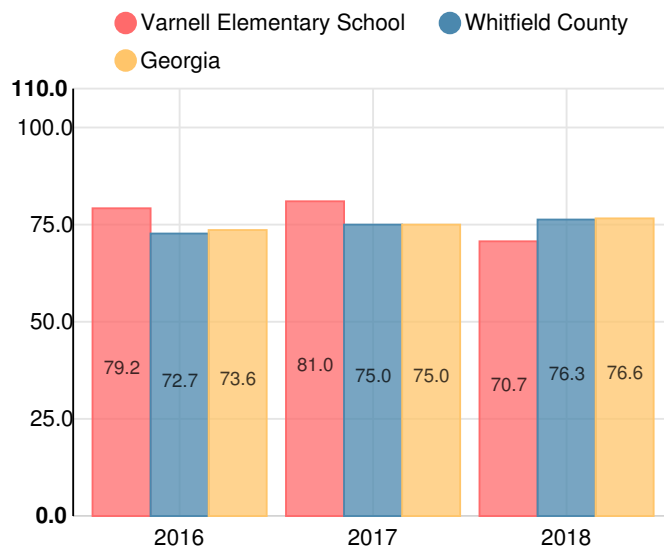

Varnell Elementary School

4421 Highway 2, Varnell, GA 30721

(706)694-3471

Grades: K-5

Enrollment: 427 students

Note: For information on educator qualifications and other federal reporting requirements, [click here](#). Discipline data are available in the [K-12 Student Discipline Dashboard](#).

Performance Snapshot

- Varnell Elementary School's **overall performance is higher than 45% of schools in the state** and is lower than its district.
- Its students' **academic growth is higher than 47% of schools in the state** and lower than its district.
- **44.3% of its 3rd grade students are reading at or above the grade level target.**

School Wide

C
70.7

Year	Varnell Elementary School
2018	C
2017	B
2016	C
2015	B
2014	C

Grade conversion	
A	90 - 100
B	80 - 89.9
C	70 - 79.9
D	60 - 69.9
F	0 - 59.9

CCRPI Single Score