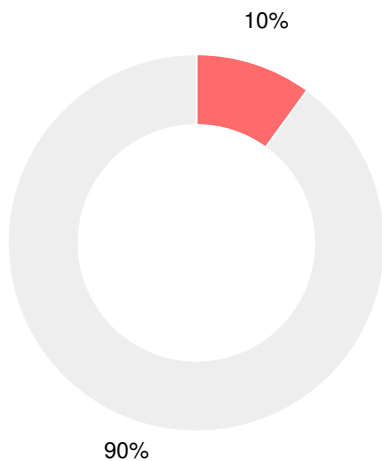

Students with Disability (SWD)

- SWD
- Not SWD