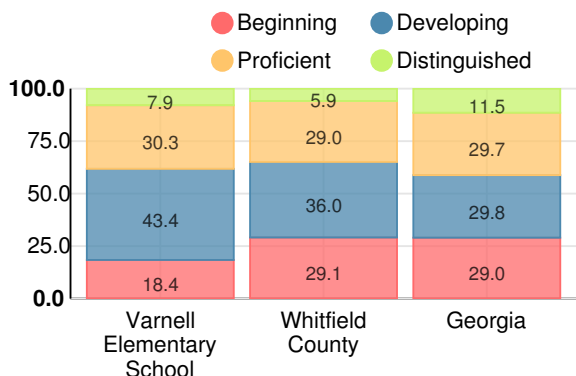

Science

Percent of students scoring in each performance level on 2018 Georgia Milestones for elementary grades