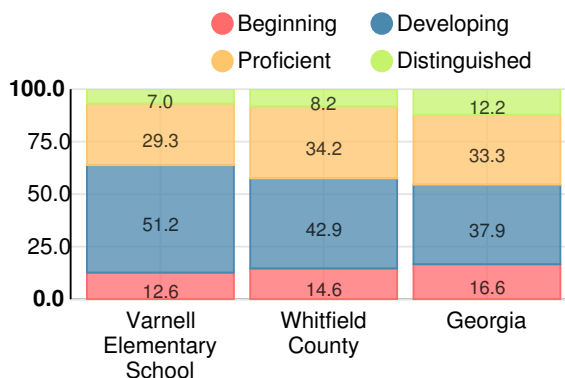

Mathematics

Percent of students scoring in each performance level on 2018 Georgia Milestones for elementary grades