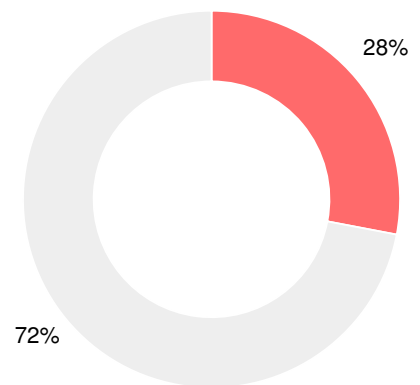

Economically Disadvantaged (ED)

- ED
- Not ED