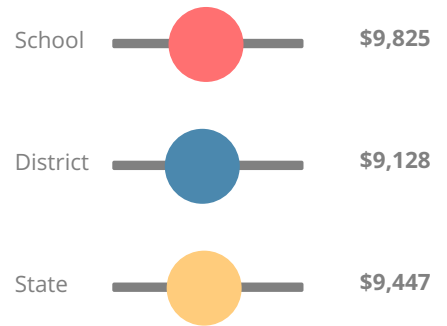

| Grade conversion |           |
|------------------|-----------|
| A                | 90 - 100  |
| B                | 80 - 89.9 |
| C                | 70 - 79.9 |
| D                | 60 - 69.9 |
| F                | 0 - 59.9  |

## CCRPI Single Score

Student Mobility Rate

16.0%

School Climate Star Rating

Financial Efficiency Star Rating

Per Pupil Expenditures

Race/Ethnicity

- Asian/Pacific Islander
- American Indian/Alaskan
- Black
- Hispanic
- Multi-racial
- White