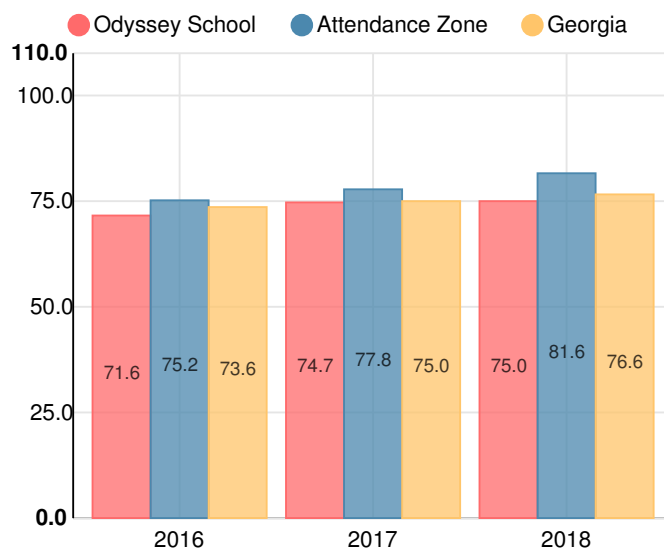

Odyssey School

14 Saint John Cir, Newnan, GA 30265

(770)251-6111

Grades: K-8

Enrollment: 358 students

Note: For information on educator qualifications and other federal reporting requirements, [click here](#). Discipline data are available in the [K-12 Student Discipline Dashboard](#).

Performance Snapshot

- Odyssey School's **overall performance is higher than 59% of schools in the state.**
- Its elementary students' **academic growth is higher than 18% of elementary schools in the state.**
- Its middle school students' **academic growth is higher than 99% of middle schools in the state.**
- **52.4% of its 3rd grade students are reading at or above the grade level target.**
- **72.7% of its 8th grade students are reading at or above the grade level target.**

School Wide

C
75

Year	Odyssey School
2018	C
2017	C
2016	C
2015	D
2014	F

Grade conversion	
A	90 - 100
B	80 - 89.9
C	70 - 79.9
D	60 - 69.9
F	0 - 59.9

CCRPI Single Score