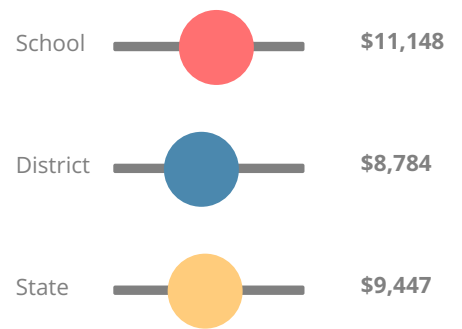

Student Mobility Rate

11.7%

School Climate Star Rating

Financial Efficiency Star Rating

Per Pupil Expenditures