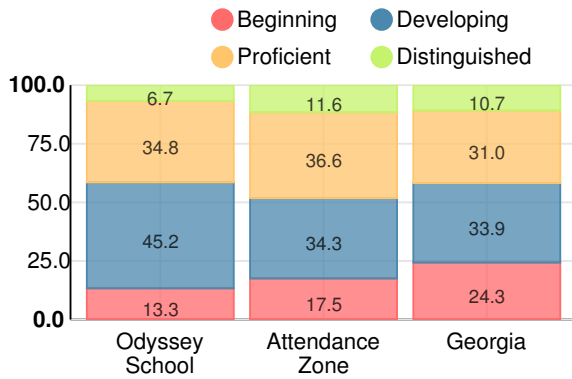

Financial Efficiency Star Rating

Per Pupil Expenditures

Race/Ethnicity

- Asian/Pacific Islander
- American Indian/Alaskan
- Black
- Hispanic
- Multi-racial
- White

Economically Disadvantaged (ED)

- ED
- Not ED

Students with Disability (SWD)

- SWD
- Not SWD

English Language Learners (ELL)

- ELL
- Not ELL

Elementary

CCRPI Score

Odyssey School

Indicator	2018
Content Mastery	68.7
Progress	72.8
Closing Gaps	55.6
Readiness	83.1
CCRPI Score	71.1

English

Percent of students scoring in each performance level on 2018 Georgia Milestones for elementary grades

Mathematics

Percent of students scoring in each performance level on 2018 Georgia Milestones for elementary grades