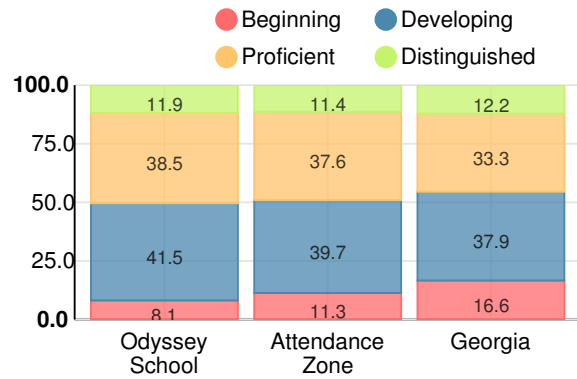

Financial Efficiency Star Rating

Per Pupil Expenditures

Race/Ethnicity

- Asian/Pacific Islander
- American Indian/Alaskan
- Black
- Hispanic
- Multi-racial
- White

Economically Disadvantaged (ED)

- ED
- Not ED

Students with Disability (SWD)

- SWD
- Not SWD

English Language Learners (ELL)

- ELL
- Not ELL

Elementary

CCRPI Score

Odyssey School

Indicator	2018
Content Mastery	68.7
Progress	72.8
Closing Gaps	55.6
Readiness	83.1
CCRPI Score	71.1

English

Percent of students scoring in each performance level on 2018 Georgia Milestones for elementary grades

Mathematics

Percent of students scoring in each performance level on 2018 Georgia Milestones for elementary grades