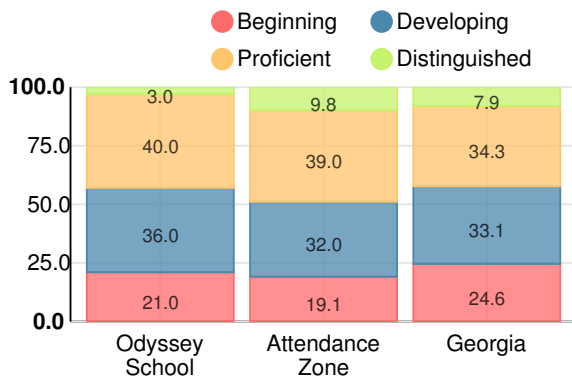

Middle School

CCRPI Score

Odyssey School

Indicator	2018
Content Mastery	61.0
Progress	100.0
Closing Gaps	91.7
Readiness	85.3
CCRPI Score	84.1

English

Percent of students scoring in each performance level on 2018 Georgia Milestones for middle school grades

Mathematics

Percent of students scoring in each performance level on 2018 Georgia Milestones for middle school grades

Science

Percent of students scoring in each performance level on 2018 Georgia Milestones for middle school grades