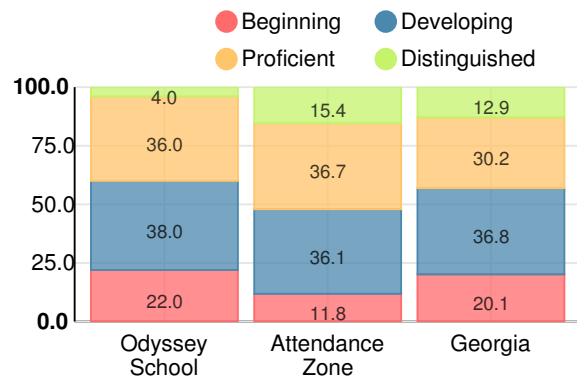

Middle School

CCRPI Score

Odyssey School

Indicator	2018
Content Mastery	61.0
Progress	100.0
Closing Gaps	91.7
Readiness	85.3
CCRPI Score	84.1

English

Percent of students scoring in each performance level on 2018 Georgia Milestones for middle school grades

Mathematics

Percent of students scoring in each performance level on 2018 Georgia Milestones for middle school grades

Science

Percent of students scoring in each performance level on 2018 Georgia Milestones for middle school grades