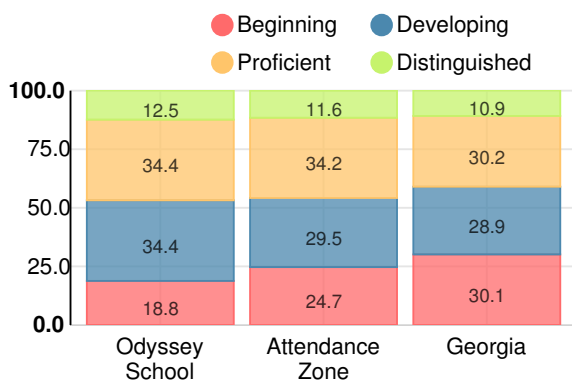

Science

Percent of students scoring in each performance level on 2018 Georgia Milestones for elementary grades

Social Studies

Percent of students scoring in each performance level on 2018 Georgia Milestones for elementary grades

Middle School

CCRPI Score

Odyssey School

Indicator	2018
Content Mastery	61.0
Progress	100.0
Closing Gaps	91.7
Readiness	85.3
CCRPI Score	84.1

English

Percent of students scoring in each performance level on 2018 Georgia Milestones for middle school grades

Mathematics

Percent of students scoring in each performance level on 2018 Georgia Milestones for middle school grades

Science

Percent of students scoring in each performance level on 2018 Georgia Milestones for middle school grades