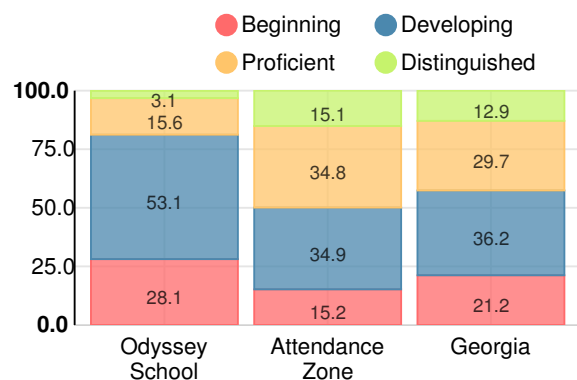

Social Studies

Percent of students scoring in each performance level on 2018 Georgia Milestones for middle school grades