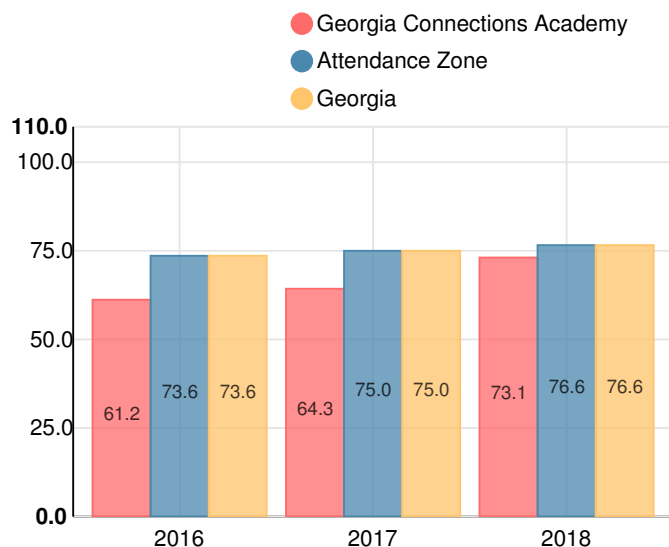

Georgia Connections Academy

2763 Meadow Church Rd Ste 208, Duluth, GA 30097

(678)825-3258

Grades: K-12

Enrollment: 3885 students

Note: For information on educator qualifications and other federal reporting requirements, [click here](#). Discipline data are available in the [K-12 Student Discipline Dashboard](#).

Performance Snapshot

- Georgia Connections Academy's **overall performance is higher than 53% of schools in the state.**
- Its elementary students' **academic growth is higher than 25% of elementary schools in the state.**
- Its middle school students' **academic growth is higher than 26% of middle schools in the state.**
- Its high school students' **academic growth is higher than 68% of high schools in the state.**
- **54.0% of its 3rd grade students are reading at or above the grade level target.**
- **71.9% of its 8th grade students are reading at or above the grade level target.**
- **Its four-year graduation rate is 44.7%**, which is higher than 6% of high schools.
- **28.5% of graduates are college and career ready.**
- Georgia Connections Academy is **Beating the Odds**, meaning that it performs better than similar schools.

School Wide

C
73.1

Year	Georgia Connections Academy
2018	C
2017	D
2016	D
2015	D
2014	F

Grade conversion	
A	90 - 100
B	80 - 89.9
C	70 - 79.9
D	60 - 69.9
F	0 - 59.9

CCRPI Single Score