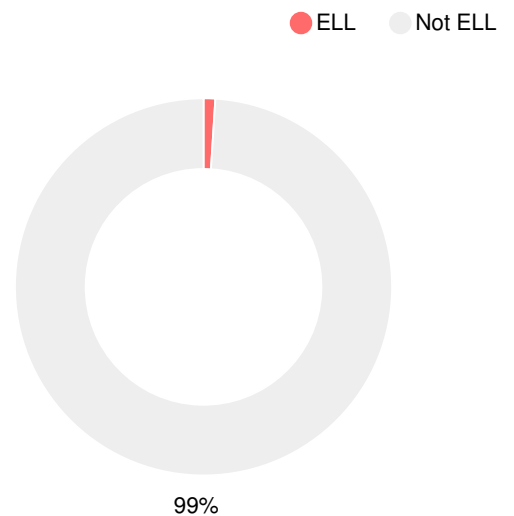

## CCRPI Single Score

Student Mobility Rate

47.1%

Financial Efficiency Star Rating

Per Pupil Expenditures

Race/Ethnicity

Economically Disadvantaged (ED)

Students with Disability (SWD)

English Language Learners (ELL)