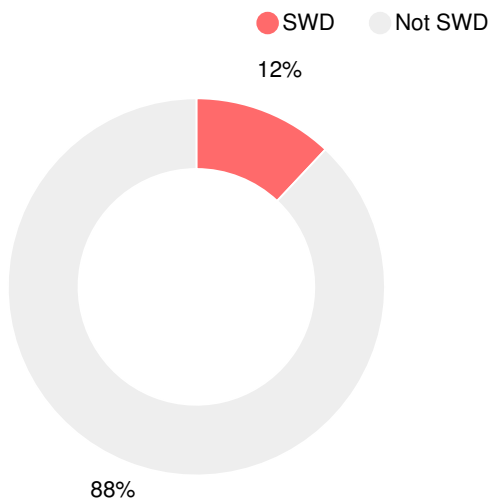

## CCRPI Single Score

Student Mobility Rate

47.1%

Financial Efficiency Star Rating

Per Pupil Expenditures

Race/Ethnicity

Economically Disadvantaged (ED)

Students with Disability (SWD)

English Language Learners (ELL)