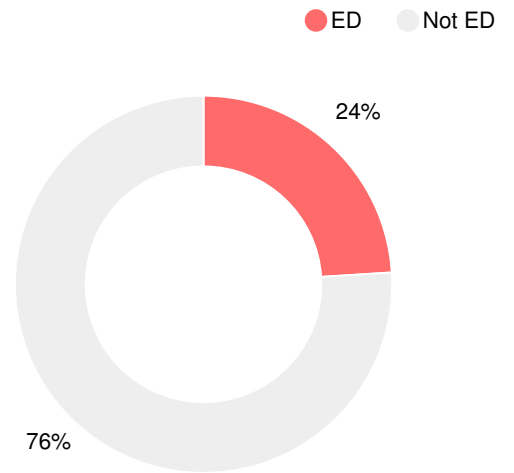

## CCRPI Single Score

Student Mobility Rate

47.1%

Financial Efficiency Star Rating

Per Pupil Expenditures

Race/Ethnicity

Economically Disadvantaged (ED)

Students with Disability (SWD)

English Language Learners (ELL)