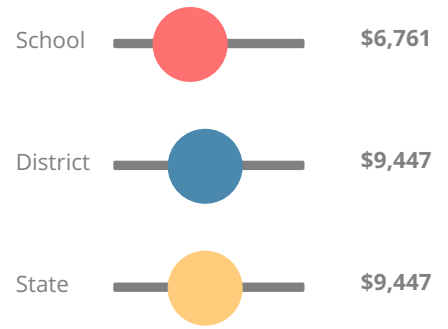

## CCRPI Single Score

Student Mobility Rate

47.1%

Financial Efficiency Star Rating

Per Pupil Expenditures

Race/Ethnicity

Economically Disadvantaged (ED)

Students with Disability (SWD)