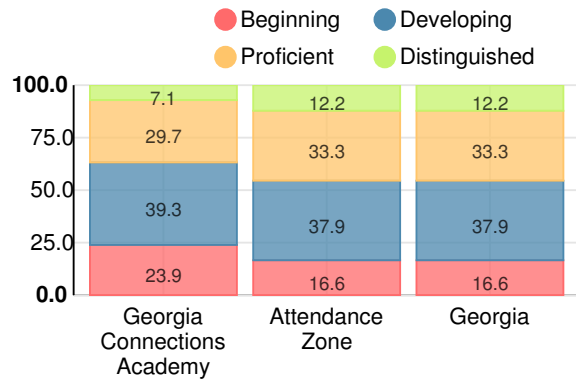

Mathematics

Percent of students scoring in each performance level on 2018 Georgia Milestones for elementary grades