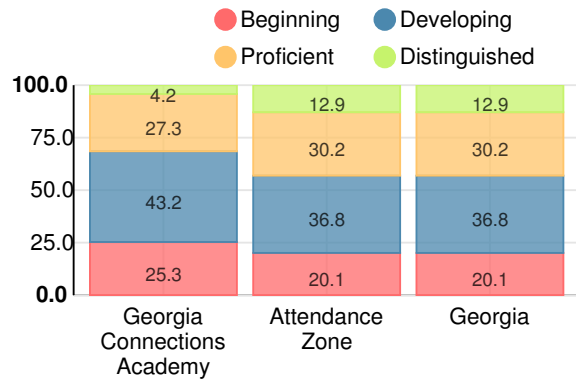

Mathematics

Percent of students scoring in each performance level on 2018 Georgia Milestones for middle school grades