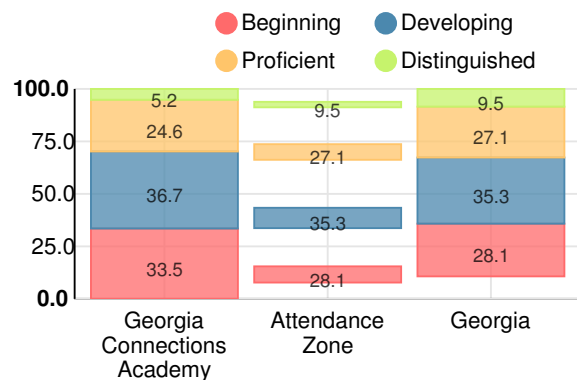

Coordinate Algebra/Algebra I

Percent of students scoring in each performance level on 2018 Georgia Milestones