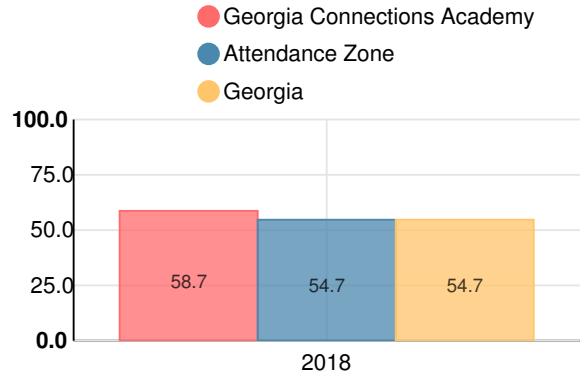

Reading at or above the Grade Level Target (5th Grade)

Percent of students in grade 5 achieving Lexile measure equal to or greater than 920