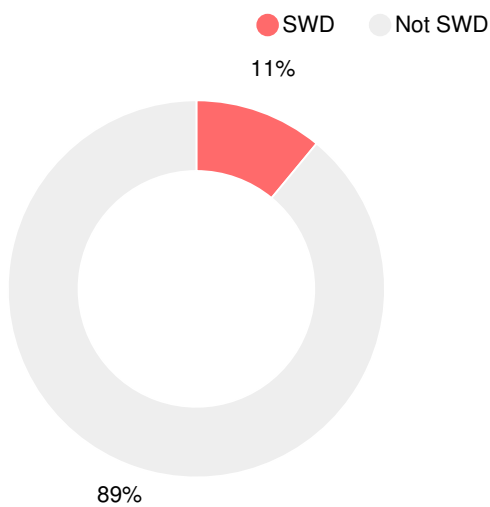

## Performance Snapshot

- Clear Creek Elementary School's **overall performance is higher than 58% of schools in the state** and is higher than its district.
- Its students' **academic growth is higher than 74% of schools in the state** and higher than its district.
- **38.1% of its 3rd grade students are reading at or above the grade level target.**

## CCRPI Single Score

Student Mobility Rate

17.7%

School Climate Star Rating

Financial Efficiency Star Rating

Per Pupil Expenditures

Race/Ethnicity

Economically Disadvantaged (ED)

Students with Disability (SWD)

English Language Learners (ELL)