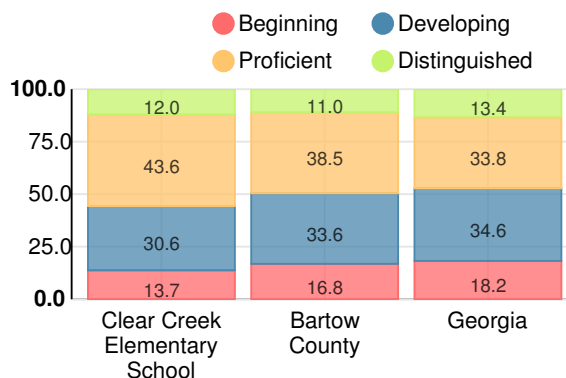

## CCRPI Score

### Clear Creek Elementary School

Indicator	2019
Content Mastery	64.5
Progress	90.2
Closing Gaps	71.9
Readiness	78.3
<b>CCRPI Score</b>	<b>77.4</b>

### English

Percent of students scoring in each performance level on 2019 Georgia Milestones for elementary grades

### Mathematics

Percent of students scoring in each performance level on 2019 Georgia Milestones for elementary grades