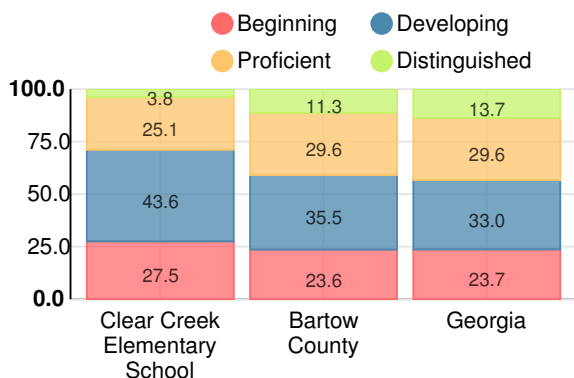

Elementary

CCRPI Score

Clear Creek Elementary School

Indicator	2019
Content Mastery	64.5
Progress	90.2
Closing Gaps	71.9
Readiness	78.3
CCRPI Score	77.4

English

Percent of students scoring in each performance level on 2019 Georgia Milestones for elementary grades