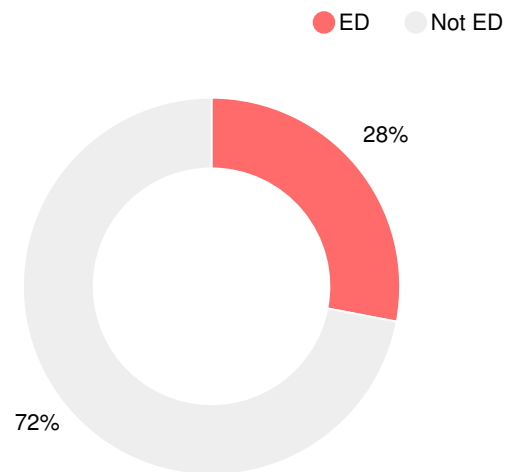

## CCRPI Single Score

Student Mobility Rate

17.7%

School Climate Star Rating

Financial Efficiency Star Rating

Per Pupil Expenditures

Race/Ethnicity

Economically Disadvantaged (ED)

Students with Disability (SWD)

English Language Learners (ELL)