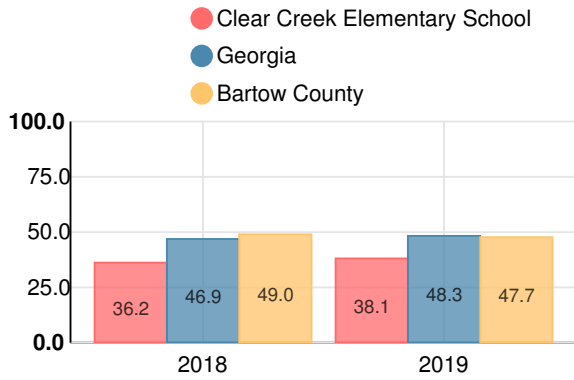

### Mathematics

Percent of students scoring in each performance level on 2019 Georgia Milestones for elementary grades

### Science

Percent of students scoring in each performance level on 2019 Georgia Milestones for elementary grades

### Social Studies

Percent of students scoring in each performance level on 2019 Georgia Milestones for elementary grades

**Reading at or above the Grade Level Target (3rd Grade)**

Percent of students in grade 3 achieving Lexile measure equal to or greater than 670