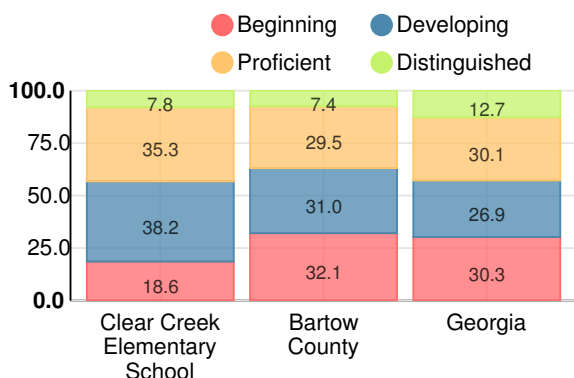

## Performance Snapshot

- Clear Creek Elementary School's **overall performance is higher than 58% of schools in the state** and is higher than its district.
- Its students' **academic growth is higher than 74% of schools in the state** and higher than its district.
- **38.1% of its 3rd grade students are reading at or above the grade level target.**

### English

Percent of students scoring in each performance level on 2019 Georgia Milestones for elementary grades

### Mathematics

Percent of students scoring in each performance level on 2019 Georgia Milestones for elementary grades

### Science

Percent of students scoring in each performance level on 2019 Georgia Milestones for elementary grades