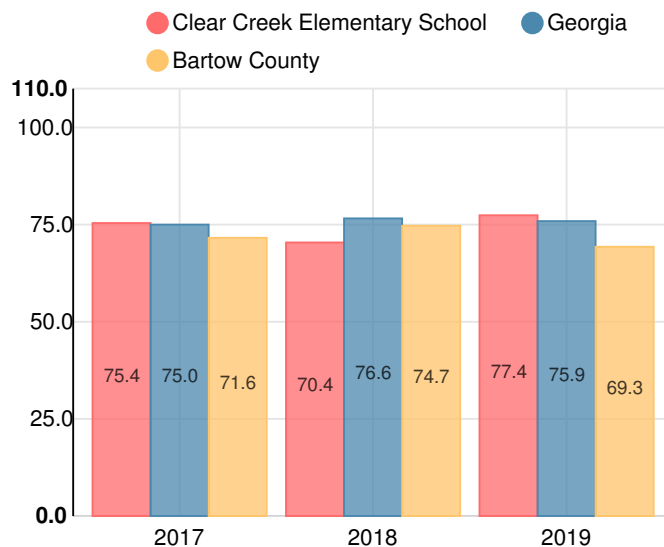

Clear Creek Elementary School

50 Pleasant Valley Rd , Cartersville, GA 30121

770-606-5886

Grades: K-5

Enrollment: 572 students

Note: For information on educator qualifications and other federal reporting requirements, [click here](#). Discipline data are available in the [K-12 Student Discipline Dashboard](#).

Performance Snapshot

- Clear Creek Elementary School's **overall performance is higher than 58% of schools in the state** and is higher than its district.
- Its students' **academic growth is higher than 74% of schools in the state** and higher than its district.
- **38.1% of its 3rd grade students are reading at or above the grade level target.**

School Wide

C77.4

Year	Clear Creek Elementary School
2019	C
2018	C
2017	C
2016	D
2015	C

Grade conversion	
A	90 - 100
B	80 - 89.9
C	70 - 79.9
D	60 - 69.9
F	0 - 59.9

CCRPI Single Score