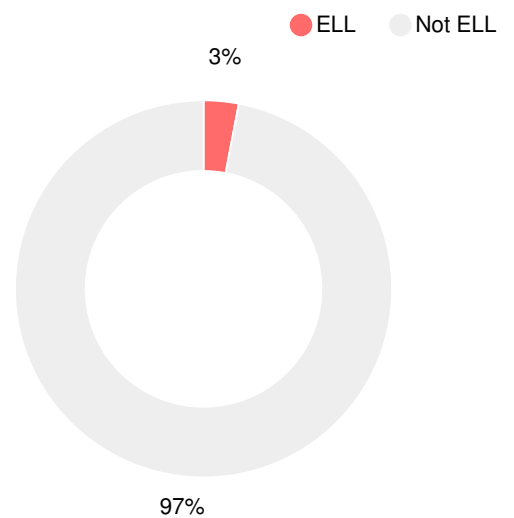

## CCRPI Single Score

Student Mobility Rate

17.7%

School Climate Star Rating

Financial Efficiency Star Rating

Per Pupil Expenditures

Race/Ethnicity

Economically Disadvantaged (ED)

Students with Disability (SWD)

English Language Learners (ELL)