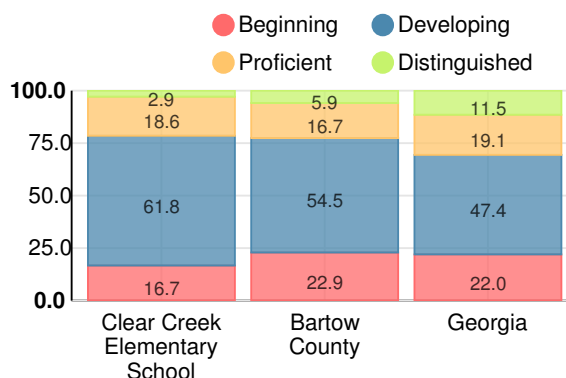

Social Studies

Percent of students scoring in each performance level on 2019 Georgia Milestones for elementary grades