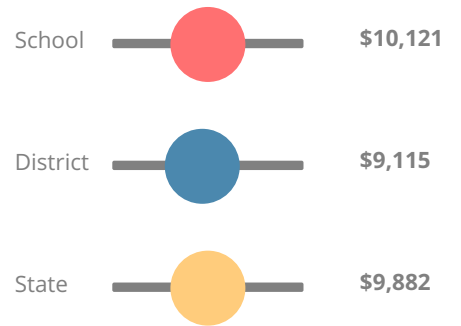

## CCRPI Single Score

Student Mobility Rate

17.7%

School Climate Star Rating

Financial Efficiency Star Rating

Per Pupil Expenditures

Race/Ethnicity

Economically Disadvantaged (ED)