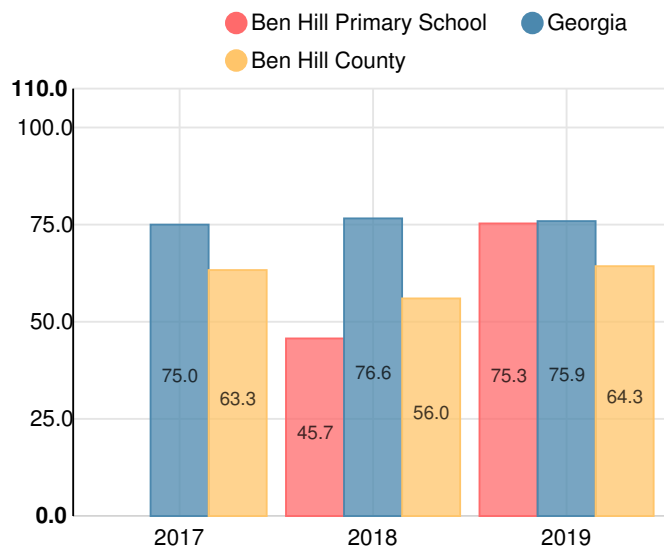

Ben Hill Primary School

221 Jc Hunter Dr, Fitzgerald, GA 31750

(229) 409-5592

Grades: K-2

Enrollment: 672 students

Note: For information on educator qualifications and other federal reporting requirements, [click here](#). Discipline data are available in the [K-12 Student Discipline Dashboard](#).

Performance Snapshot

- Ben Hill County Primary School's **overall performance is higher than 52% of schools in the state** and is higher than its district.
- Its students' **academic growth is higher than 12% of schools in the state** and lower than its district.
- Ben Hill County Primary School is **Beating the Odds**, meaning that it performs better than similar schools.

School Wide

C75.3

Year	Ben Hill Primary School
2019	C
2018	F
2017	-
2016	-
2015	-

Grade conversion	
A	90 - 100
B	80 - 89.9
C	70 - 79.9
D	60 - 69.9
F	0 - 59.9

CCRPI Single Score