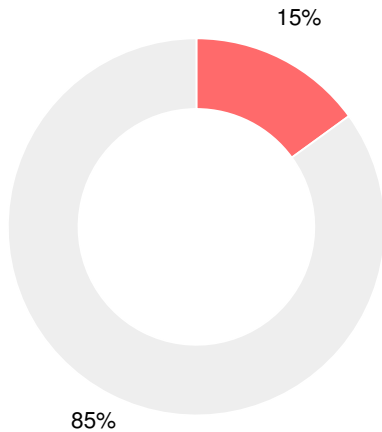

Students with Disability (SWD)

- SWD
- Not SWD