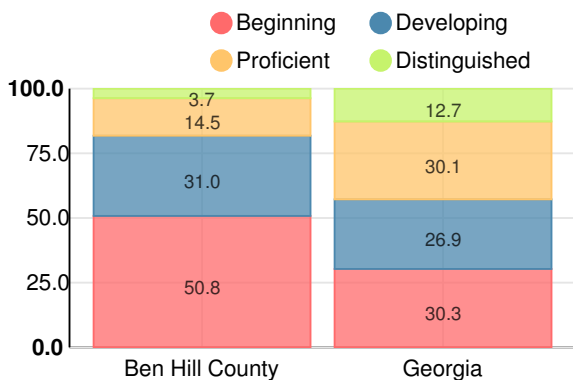

Science

Percent of students scoring in each performance level on 2019 Georgia Milestones for elementary grades