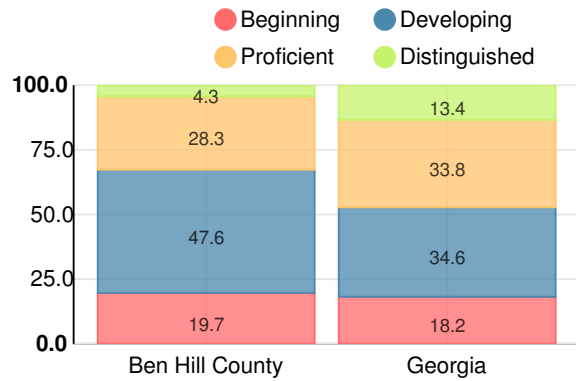

## CCRPI Score

### Ben Hill Primary School

Indicator	2019
Content Mastery	61.0
Progress	69.5
Closing Gaps	100.0
Readiness	74.3
<b>CCRPI Score</b>	<b>75.3</b>

### English

Percent of students scoring in each performance level on 2019 Georgia Milestones for elementary grades

### Mathematics

Percent of students scoring in each performance level on 2019 Georgia Milestones for elementary grades