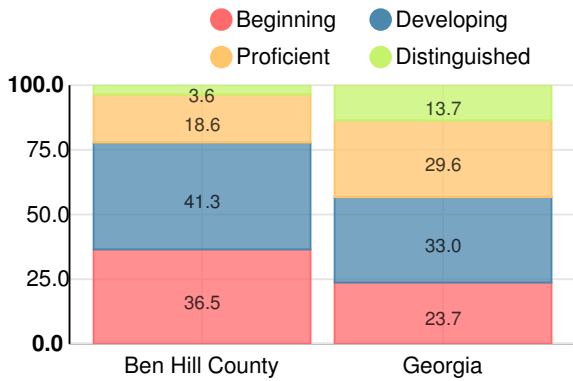

Elementary

CCRPI Score

Ben Hill Primary School

Indicator	2019
Content Mastery	61.0
Progress	69.5
Closing Gaps	100.0
Readiness	74.3
CCRPI Score	75.3

English

Percent of students scoring in each performance level on 2019 Georgia Milestones for elementary grades