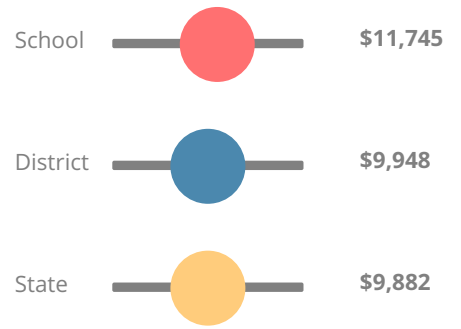

## CCRPI Single Score

Student Mobility Rate

11.3%

School Climate Star Rating

Per Pupil Expenditures

Race/Ethnicity

- Asian/Pacific Islander
- American Indian/Alaskan
- Black
- Hispanic
- Multi-racial
- White