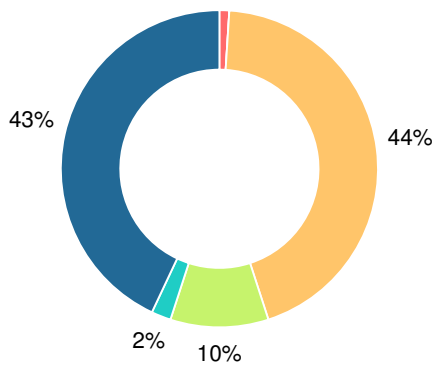

## CCRPI Single Score

Student Mobility Rate

11.3%

School Climate Star Rating

Per Pupil Expenditures

Race/Ethnicity

- Asian/Pacific Islander
- American Indian/Alaskan
- Black
- Hispanic
- Multi-racial
- White