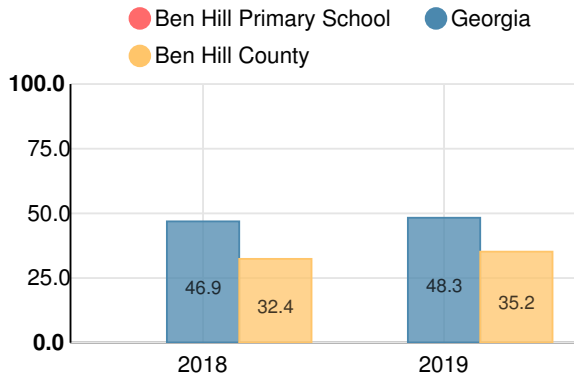

### Mathematics

Percent of students scoring in each performance level on 2019 Georgia Milestones for elementary grades

### Science

Percent of students scoring in each performance level on 2019 Georgia Milestones for elementary grades

### Social Studies

Percent of students scoring in each performance level on 2019 Georgia Milestones for elementary grades

**Reading at or above the Grade Level Target (3rd Grade)**

Percent of students in grade 3 achieving Lexile measure equal to or greater than 670