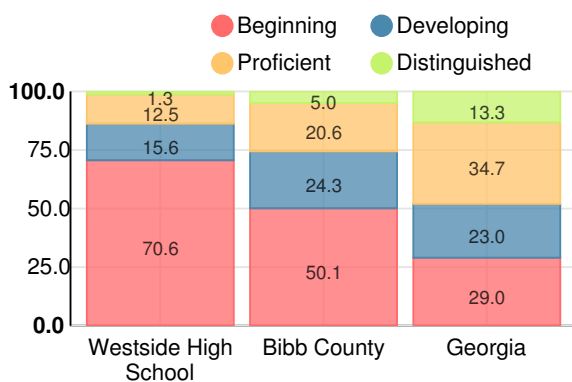

Performance Snapshot

- Westside High School's **overall performance is higher than 3% of schools in the state** and is lower than its district.
- Its students' **academic growth is higher than 17% of schools in the state** and lower than its district.
- **Its four-year graduation rate is 70.0%**, which is **higher than 9% of high schools in the state** and lower than its district.
- **41.6% of graduates are college and career ready**.

Financial Efficiency Star Rating

Per Pupil Expenditures

Race/Ethnicity

Economically Disadvantaged (ED)

Students with Disability (SWD)

English Language Learners (ELL)

High School

CCRPI Score

Westside High School

Indicator	2019
Content Mastery	27.5
Progress	71.1
Closing Gaps	13.6
Readiness	56.9
Graduation Rate	70.4
CCRPI Score	50.0

American Literature & Composition

Percent of students scoring in each performance level on 2019 Georgia Milestones

Coordinate Algebra/Algebra I

Percent of students scoring in each performance level on 2019 Georgia Milestones

Biology

Percent of students scoring in each performance level on 2019 Georgia Milestones

US History