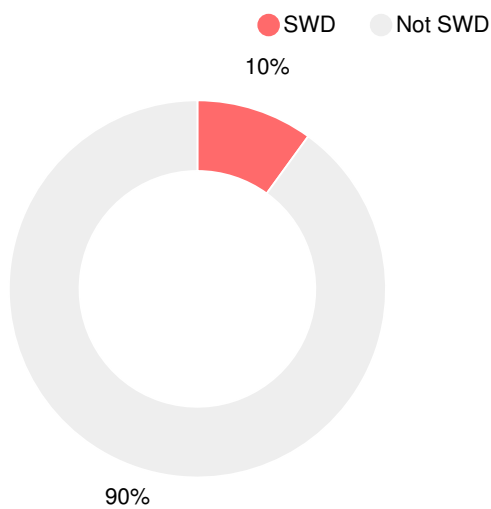

School Wide

F50

Year	Westside High School
2019	F
2018	F
2017	D
2016	F
2015	D

Grade conversion	
A	90 - 100
B	80 - 89.9
C	70 - 79.9
D	60 - 69.9
F	0 - 59.9

CCRPI Single Score

Student Mobility Rate

23.4%

School Climate Star Rating

Financial Efficiency Star Rating

Per Pupil Expenditures

Race/Ethnicity

Economically Disadvantaged (ED)

Students with Disability (SWD)

English Language Learners (ELL)

High School

CCRPI Score

Westside High School

Indicator	2019
Content Mastery	27.5
Progress	71.1
Closing Gaps	13.6
Readiness	56.9
Graduation Rate	70.4
CCRPI Score	50.0

American Literature & Composition

Percent of students scoring in each performance level on 2019 Georgia Milestones