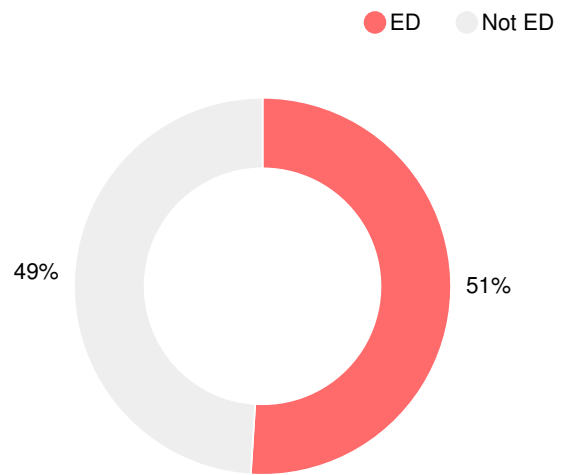

School Wide

F50

Year	Westside High School
2019	F
2018	F
2017	D
2016	F
2015	D

Grade conversion	
A	90 - 100
B	80 - 89.9
C	70 - 79.9
D	60 - 69.9
F	0 - 59.9

CCRPI Single Score

Student Mobility Rate

23.4%

School Climate Star Rating

Financial Efficiency Star Rating

Per Pupil Expenditures

Race/Ethnicity

Economically Disadvantaged (ED)

Students with Disability (SWD)

English Language Learners (ELL)

High School

CCRPI Score

Westside High School

Indicator	2019
Content Mastery	27.5
Progress	71.1
Closing Gaps	13.6
Readiness	56.9
Graduation Rate	70.4
CCRPI Score	50.0

American Literature & Composition

Percent of students scoring in each performance level on 2019 Georgia Milestones