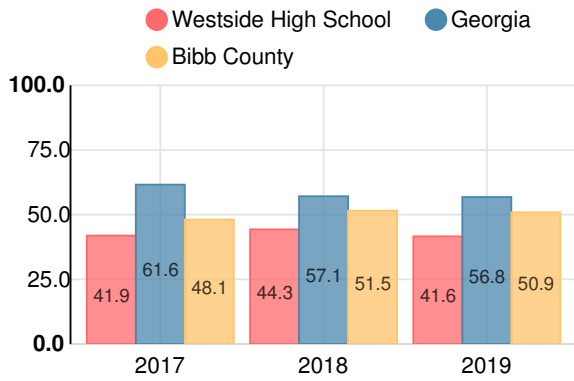

Performance Snapshot

- Westside High School's **overall performance is higher than 3% of schools in the state** and is lower than its district.
- Its students' **academic growth is higher than 17% of schools in the state** and lower than its district.
- **Its four-year graduation rate is 70.0%**, which is **higher than 9% of high schools in the state** and lower than its district.
- **41.6% of graduates are college and career ready**.

Westside High School

Indicator	2019
Content Mastery	27.5
Progress	71.1
Closing Gaps	13.6
Readiness	56.9
Graduation Rate	70.4
CCRPI Score	50.0

American Literature & Composition

Percent of students scoring in each performance level on 2019 Georgia Milestones

Coordinate Algebra/Algebra I

Percent of students scoring in each performance level on 2019 Georgia Milestones

Biology

Percent of students scoring in each performance level on 2019 Georgia Milestones

US History

Percent of students scoring in each performance level on 2019 Georgia Milestones

College & Career Readiness

Percent of 12th grade students who are college and career ready

Accelerated Course Taking

Percent of high school graduates earning high school credit for accelerated enrollment