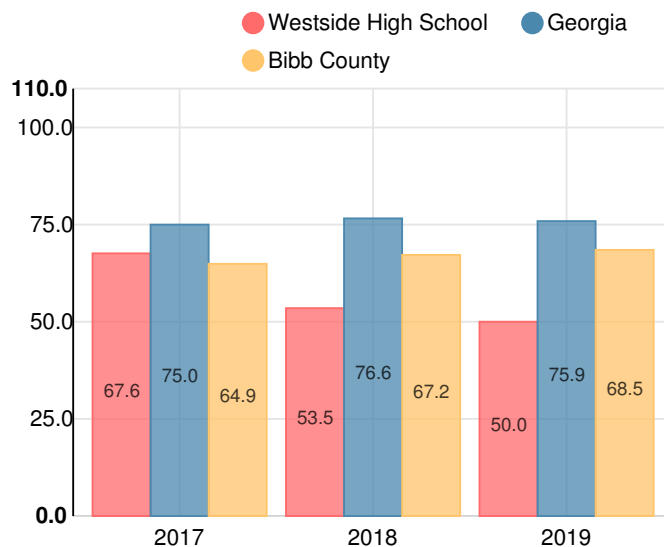

Westside High School

 2851 Heath Rd, Macon, GA 31206

 478-779-3800

 Grades: 9-12

 Enrollment: 1161 students

Note: For information on educator qualifications and other federal reporting requirements, [click here](#). Discipline data are available in the [K-12 Student Discipline Dashboard](#).

Performance Snapshot

- Westside High School's **overall performance is higher than 3% of schools in the state** and is lower than its district.
- Its students' **academic growth is higher than 17% of schools in the state** and lower than its district.
- **Its four-year graduation rate is 70.0%**, which is **higher than 9% of high schools in the state** and lower than its district.
- **41.6% of graduates are college and career ready**.

School Wide

F50

Year	Westside High School
2019	F
2018	F
2017	D
2016	F
2015	D

Grade conversion	
A	90 - 100
B	80 - 89.9
C	70 - 79.9
D	60 - 69.9
F	0 - 59.9

CCRPI Single Score

Student Mobility Rate

23.4%

School Climate Star Rating