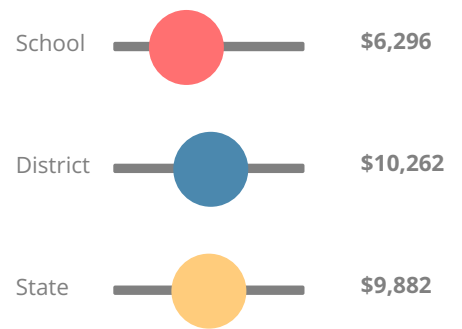

School Wide

F50

Year	Westside High School
2019	F
2018	F
2017	D
2016	F
2015	D

Grade conversion	
A	90 - 100
B	80 - 89.9
C	70 - 79.9
D	60 - 69.9
F	0 - 59.9

CCRPI Single Score

Student Mobility Rate

23.4%

School Climate Star Rating

Financial Efficiency Star Rating

Per Pupil Expenditures

Race/Ethnicity

Economically Disadvantaged (ED)

Students with Disability (SWD)

English Language Learners (ELL)

High School

CCRPI Score