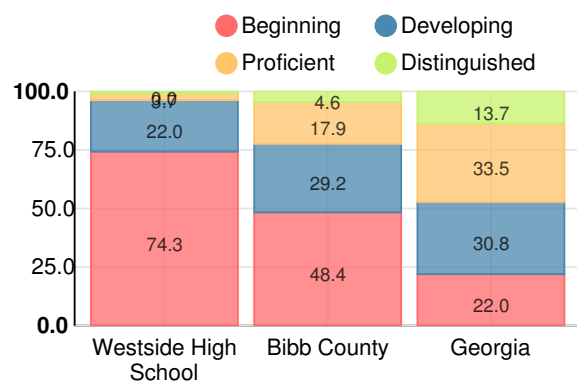

Performance Snapshot

- Westside High School's **overall performance is higher than 3% of schools in the state** and is lower than its district.
- Its students' **academic growth is higher than 17% of schools in the state** and lower than its district.
- **Its four-year graduation rate is 70.0%**, which is **higher than 9% of high schools in the state** and lower than its district.
- **41.6% of graduates are college and career ready**.

Westside High School

Indicator	2019
Content Mastery	27.5
Progress	71.1
Closing Gaps	13.6
Readiness	56.9
Graduation Rate	70.4
CCRPI Score	50.0

American Literature & Composition

Percent of students scoring in each performance level on 2019 Georgia Milestones

Coordinate Algebra/Algebra I

Percent of students scoring in each performance level on 2019 Georgia Milestones

Biology

Percent of students scoring in each performance level on 2019 Georgia Milestones

US History

Percent of students scoring in each performance level on 2019 Georgia Milestones

College & Career Readiness

Percent of 12th grade students who are college and career ready

Accelerated Course Taking

Percent of high school graduates earning high school credit for accelerated enrollment