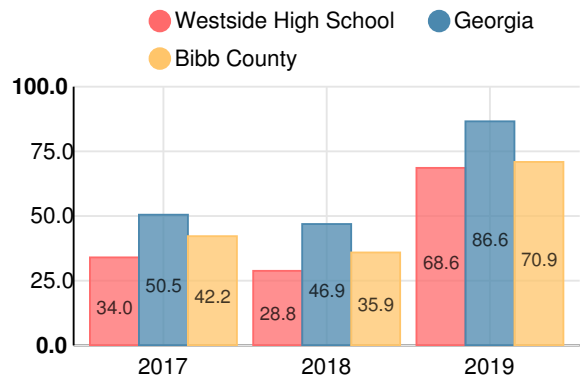

Performance Snapshot

- Westside High School's **overall performance is higher than 3% of schools in the state** and is lower than its district.
- Its students' **academic growth is higher than 17% of schools in the state** and lower than its district.
- **Its four-year graduation rate is 70.0%**, which is **higher than 9% of high schools in the state** and lower than its district.
- **41.6% of graduates are college and career ready**.

Westside High School

Indicator	2019
Content Mastery	27.5
Progress	71.1
Closing Gaps	13.6
Readiness	56.9
Graduation Rate	70.4
CCRPI Score	50.0

American Literature & Composition

Percent of students scoring in each performance level on 2019 Georgia Milestones

Coordinate Algebra/Algebra I

Percent of students scoring in each performance level on 2019 Georgia Milestones

Biology

Percent of students scoring in each performance level on 2019 Georgia Milestones

US History

Percent of students scoring in each performance level on 2019 Georgia Milestones

College & Career Readiness

Percent of 12th grade students who are college and career ready

Accelerated Course Taking

Percent of high school graduates earning high school credit for accelerated enrollment