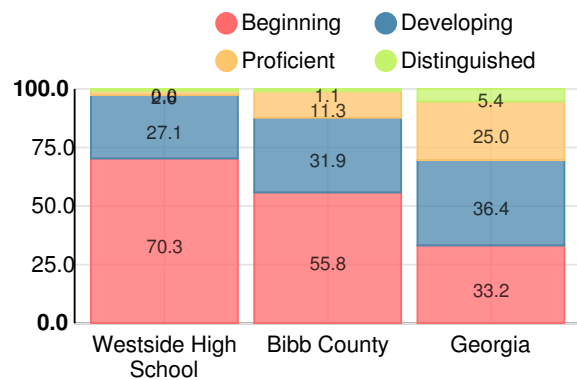

Performance Snapshot

- Westside High School's **overall performance is higher than 3% of schools in the state** and is lower than its district.
- Its students' **academic growth is higher than 17% of schools in the state** and lower than its district.
- **Its four-year graduation rate is 70.0%**, which is **higher than 9% of high schools in the state** and lower than its district.
- **41.6% of graduates are college and career ready**.

Financial Efficiency Star Rating

Per Pupil Expenditures

Race/Ethnicity

Economically Disadvantaged (ED)

Students with Disability (SWD)

English Language Learners (ELL)

High School

CCRPI Score

Westside High School

Indicator	2019
Content Mastery	27.5
Progress	71.1
Closing Gaps	13.6
Readiness	56.9
Graduation Rate	70.4
CCRPI Score	50.0

American Literature & Composition

Percent of students scoring in each performance level on 2019 Georgia Milestones

Coordinate Algebra/Algebra I

Percent of students scoring in each performance level on 2019 Georgia Milestones

Biology

Percent of students scoring in each performance level on 2019 Georgia Milestones

US History