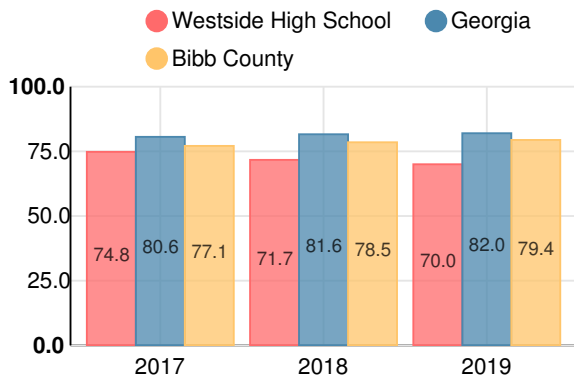

Four-Year Graduation Rate