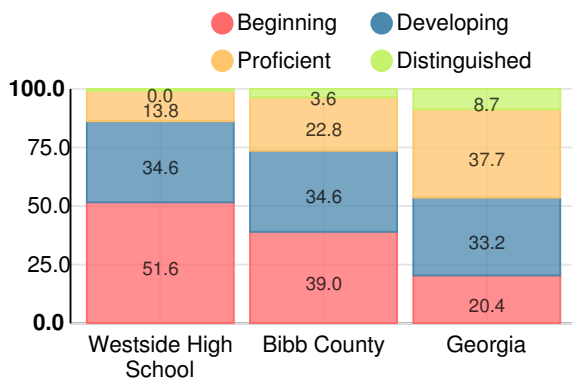

Performance Snapshot

- Westside High School's **overall performance is higher than 3% of schools in the state** and is lower than its district.
- Its students' **academic growth is higher than 17% of schools in the state** and lower than its district.
- **Its four-year graduation rate is 70.0%**, which is **higher than 9% of high schools in the state** and lower than its district.
- **41.6% of graduates are college and career ready**.

Financial Efficiency Star Rating

Per Pupil Expenditures

Race/Ethnicity

Economically Disadvantaged (ED)

Students with Disability (SWD)

English Language Learners (ELL)

High School

CCRPI Score

Westside High School

Indicator	2019
Content Mastery	27.5
Progress	71.1
Closing Gaps	13.6
Readiness	56.9
Graduation Rate	70.4
CCRPI Score	50.0

American Literature & Composition

Percent of students scoring in each performance level on 2019 Georgia Milestones

Coordinate Algebra/Algebra I

Percent of students scoring in each performance level on 2019 Georgia Milestones

Biology

Percent of students scoring in each performance level on 2019 Georgia Milestones

US History