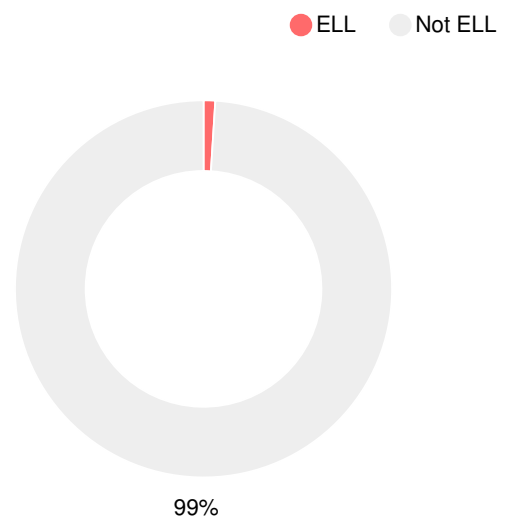

Financial Efficiency Star Rating

Per Pupil Expenditures

Race/Ethnicity

Economically Disadvantaged (ED)

Students with Disability (SWD)

English Language Learners (ELL)

High School

CCRPI Score

Westside High School

Indicator	2019
Content Mastery	27.5
Progress	71.1
Closing Gaps	13.6
Readiness	56.9
Graduation Rate	70.4
CCRPI Score	50.0

American Literature & Composition

Percent of students scoring in each performance level on 2019 Georgia Milestones