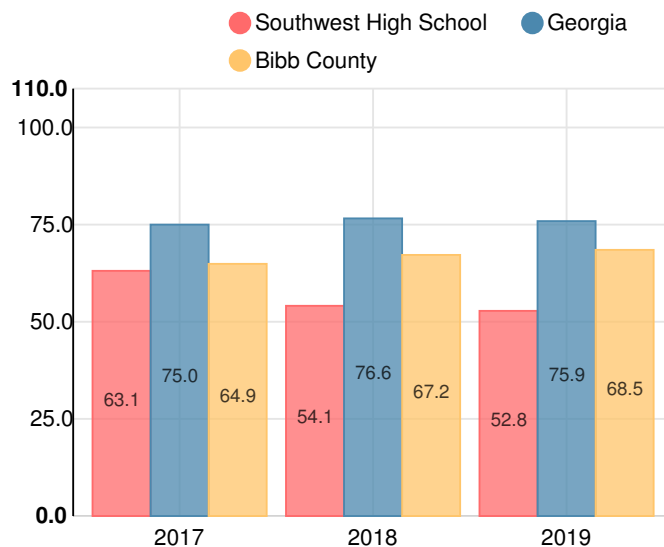

Southwest High School

1775 Williamson Rd, Macon, GA 31206

478-779-4500

Grades: 9-12

Enrollment: 874 students

Note: For information on educator qualifications and other federal reporting requirements, [click here](#). Discipline data are available in the [K-12 Student Discipline Dashboard](#).

Performance Snapshot

- Southwest High School's **overall performance is higher than 4% of schools in the state** and is lower than its district.
- Its students' **academic growth is higher than 19% of schools in the state** and lower than its district.
- Its **four-year graduation rate is 80.9%**, which is **higher than 22% of high schools in the state** and similar to its district.
- **41.7% of graduates are college and career ready**.

School Wide

F52.8

Year	Southwest High School
2019	F
2018	F
2017	D
2016	F
2015	F

Grade conversion	
A	90 - 100
B	80 - 89.9
C	70 - 79.9
D	60 - 69.9
F	0 - 59.9

CCRPI Single Score