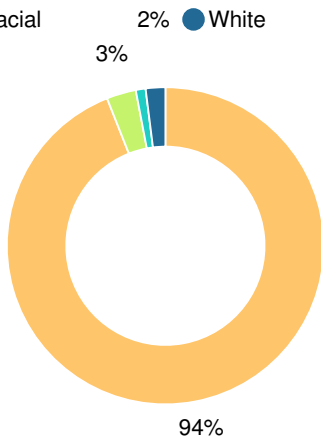

### CCRPI Single Score

Student Mobility Rate

25.1%

School Climate Star Rating

Financial Efficiency Star Rating

Per Pupil Expenditures

Race/Ethnicity

- Asian/Pacific Islander
- American Indian/Alaskan
- Black
- Hispanic
- Multi-racial
- White