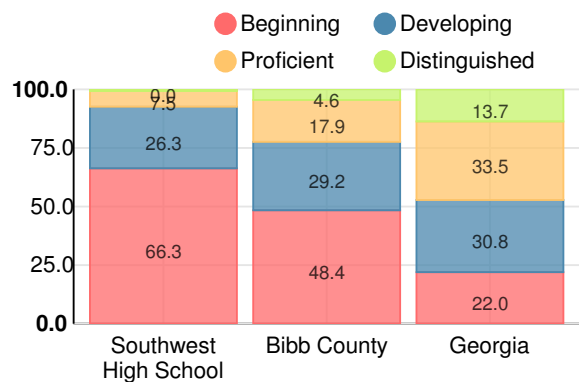

### American Literature & Composition

Percent of students scoring in each performance level on 2019 Georgia Milestones

### Coordinate Algebra/Algebra I

Percent of students scoring in each performance level on 2019 Georgia Milestones

### Biology

Percent of students scoring in each performance level on 2019 Georgia Milestones

### US History

Percent of students scoring in each performance level on 2019 Georgia Milestones

College & Career Readiness

Percent of 12th grade students who are college and career ready

Accelerated Course Taking