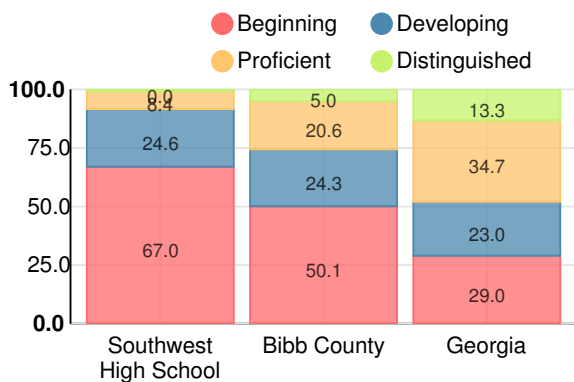

### Southwest High School

Indicator	2019
Content Mastery	22.1
Progress	72.2
Closing Gaps	46.9
Readiness	51.8
Graduation Rate	80.2
<b>CCRPI Score</b>	<b>52.8</b>

### American Literature & Composition

Percent of students scoring in each performance level on 2019 Georgia Milestones

### Coordinate Algebra/Algebra I

Percent of students scoring in each performance level on 2019 Georgia Milestones

### Biology

Percent of students scoring in each performance level on 2019 Georgia Milestones