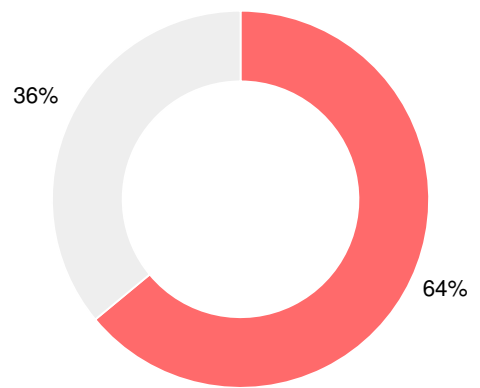

Economically Disadvantaged (ED)

- ED
- Not ED