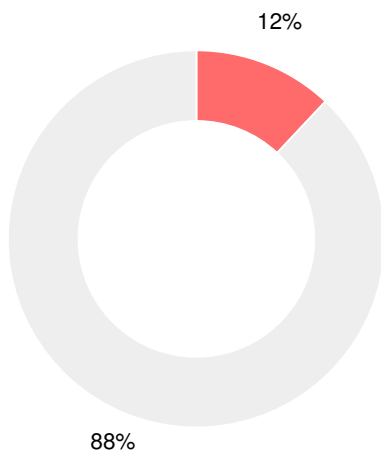

Students with Disability (SWD)

- SWD
- Not SWD