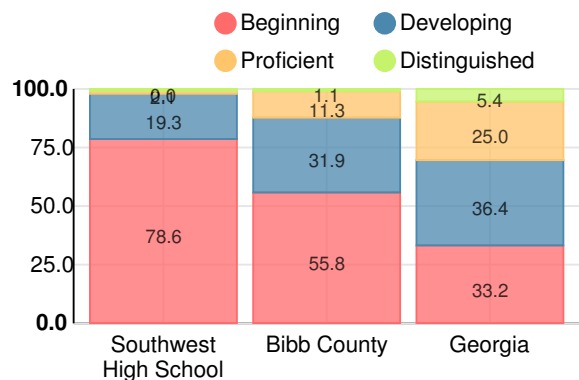

## CCRPI Score

### Southwest High School

Indicator	2019
Content Mastery	22.1
Progress	72.2
Closing Gaps	46.9
Readiness	51.8
Graduation Rate	80.2
<b>CCRPI Score</b>	<b>52.8</b>

### American Literature & Composition

Percent of students scoring in each performance level on 2019 Georgia Milestones

### Coordinate Algebra/Algebra I

Percent of students scoring in each performance level on 2019 Georgia Milestones