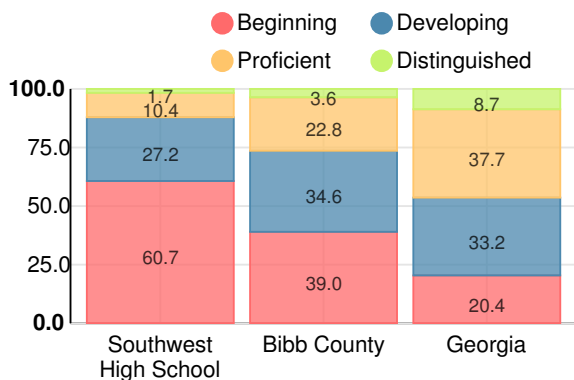

High School

CCRPI Score

Southwest High School

Indicator	2019
Content Mastery	22.1
Progress	72.2
Closing Gaps	46.9
Readiness	51.8
Graduation Rate	80.2
CCRPI Score	52.8

American Literature & Composition

Percent of students scoring in each performance level on 2019 Georgia Milestones