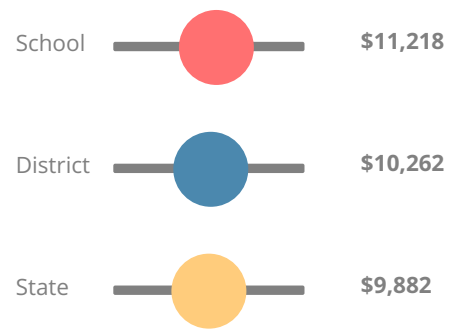

## School Wide

**F52.8**

Year	Southwest High School
2019	F
2018	F
2017	D
2016	F
2015	F

Grade conversion	
A	90 - 100
B	80 - 89.9
C	70 - 79.9
D	60 - 69.9
F	0 - 59.9

### CCRPI Single Score

Student Mobility Rate

25.1%

School Climate Star Rating

Financial Efficiency Star Rating

Per Pupil Expenditures

Race/Ethnicity

- Asian/Pacific Islander
- American Indian/Alaskan
- Black
- Hispanic
- Multi-racial
- White