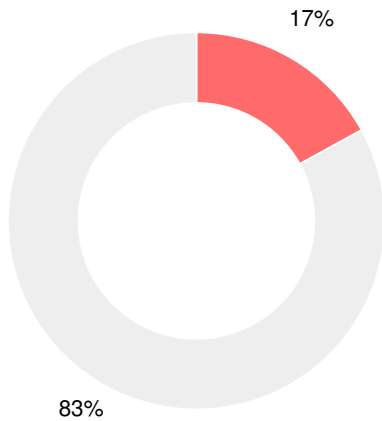

### CCRPI Single Score

Student Mobility Rate

94.2%

School Climate Star Rating

Per Pupil Expenditures

Race/Ethnicity

- Asian/Pacific Islander
- American Indian/Alaskan
- Black
- Hispanic
- Multi-racial
- White

Economically Disadvantaged (ED)

- ED
- Not ED

Students with Disability (SWD)

- SWD
- Not SWD

English Language Learners (ELL)

- ELL
- Not ELL