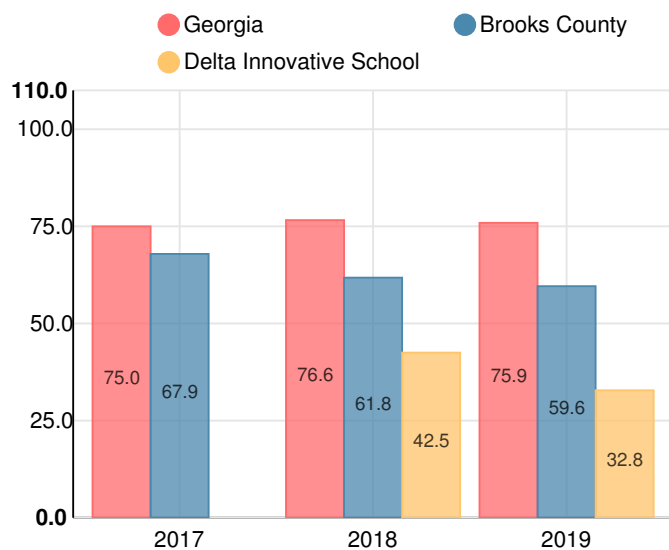

Delta Innovative School

1081 Barwick Rd, Quitman, GA 31643

(229) 588-2351

Grades: 6-12

Enrollment: 103 students

Note: For information on educator qualifications and other federal reporting requirements, [click here](#). Discipline data are available in the [K-12 Student Discipline Dashboard](#).

Performance Snapshot

- Delta Innovative School's **overall performance is higher than 1% of schools in the state** and is lower than its district.
- Its students' **academic growth is higher than 1% of schools in the state** and lower than its district.
- **0.0% of its 8th grade students are reading at or above the grade level target.**
- **Its four-year graduation rate is 70.8%**, which is **higher than 9% of high schools in the state** and lower than its district.
- **2.3% of graduates are college and career ready.**

School Wide

F32.8

Year	Delta Innovative School
2019	F
2018	F

Grade conversion	
A	90 - 100
B	80 - 89.9
C	70 - 79.9
D	60 - 69.9
F	0 - 59.9

CCRPI Single Score