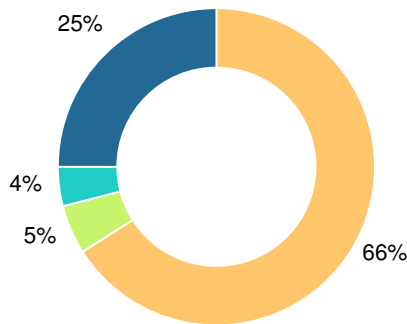

### CCRPI Single Score

Student Mobility Rate

94.2%

School Climate Star Rating

Per Pupil Expenditures

Race/Ethnicity

- Asian/Pacific Islander
- American Indian/Alaskan
- Black
- Hispanic
- Multi-racial
- White

Economically Disadvantaged (ED)

- ED
- Not ED

Students with Disability (SWD)

- SWD
- Not SWD

English Language Learners (ELL)

- ELL
- Not ELL