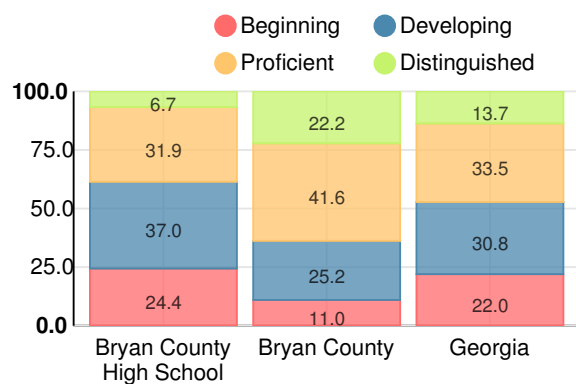

Financial Efficiency Star Rating

Per Pupil Expenditures

Race/Ethnicity

- Asian/Pacific Islander
- American Indian/Alaskan
- Black
- Hispanic
- Multi-racial
- White

Economically Disadvantaged (ED)

- ED
- Not ED

Students with Disability (SWD)

- SWD
- Not SWD

English Language Learners (ELL)

- ELL
- Not ELL

High School

CCRPI Score

Bryan County High School

Indicator	2019
Content Mastery	53.1
Progress	92.5
Closing Gaps	100.0
Readiness	72.7
Graduation Rate	83.3
CCRPI Score	77.1

American Literature & Composition

Percent of students scoring in each performance level on 2019 Georgia Milestones

Coordinate Algebra/Algebra I

Percent of students scoring in each performance level on 2019 Georgia Milestones

Biology

Percent of students scoring in each performance level on 2019 Georgia Milestones

US History

Percent of students scoring in each performance level on 2019 Georgia Milestones

College & Career Readiness