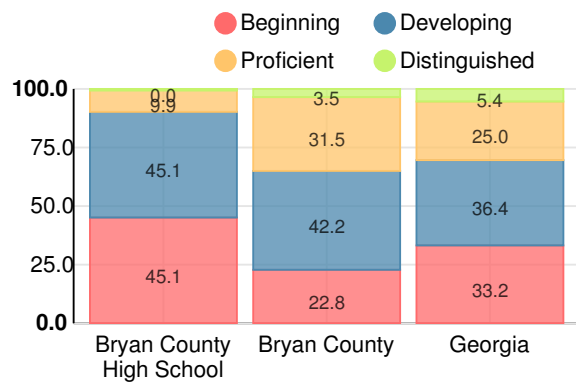

Financial Efficiency Star Rating

Per Pupil Expenditures

Race/Ethnicity

- Asian/Pacific Islander
- American Indian/Alaskan
- Black
- Hispanic
- Multi-racial
- White

Economically Disadvantaged (ED)

- ED
- Not ED

Students with Disability (SWD)

- SWD
- Not SWD

English Language Learners (ELL)

- ELL
- Not ELL

High School

CCRPI Score

Bryan County High School

Indicator	2019
Content Mastery	53.1
Progress	92.5
Closing Gaps	100.0
Readiness	72.7
Graduation Rate	83.3
CCRPI Score	77.1

American Literature & Composition

Percent of students scoring in each performance level on 2019 Georgia Milestones

Coordinate Algebra/Algebra I

Percent of students scoring in each performance level on 2019 Georgia Milestones

Biology

Percent of students scoring in each performance level on 2019 Georgia Milestones

US History

Percent of students scoring in each performance level on 2019 Georgia Milestones

College & Career Readiness