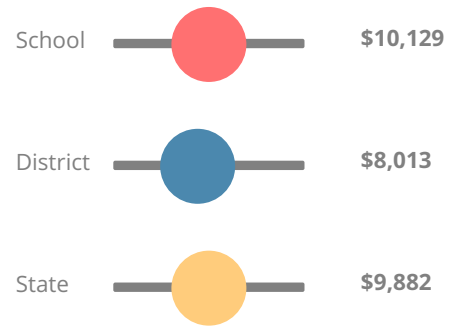

School Wide

C77.1

Year	Bryan County High School
2019	C
2018	D
2017	D
2016	D
2015	D

Grade conversion	
A	90 - 100
B	80 - 89.9
C	70 - 79.9
D	60 - 69.9
F	0 - 59.9

CCRPI Single Score

Student Mobility Rate

14.6%

School Climate Star Rating

Financial Efficiency Star Rating

Per Pupil Expenditures

Race/Ethnicity

- Asian/Pacific Islander
- American Indian/Alaskan
- Black
- Hispanic
- Multi-racial
- White

Economically Disadvantaged (ED)

- ED
- Not ED