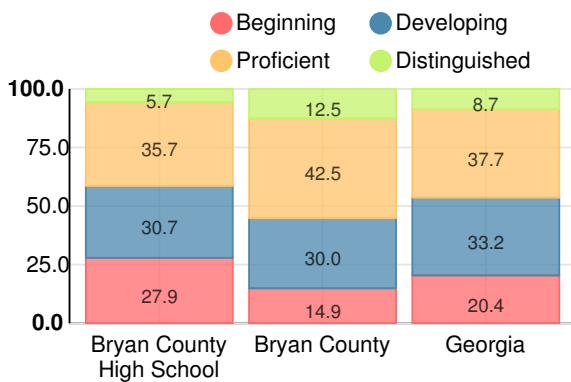

Financial Efficiency Star Rating

Per Pupil Expenditures

Race/Ethnicity

- Asian/Pacific Islander
- American Indian/Alaskan
- Black
- Hispanic
- Multi-racial
- White

Economically Disadvantaged (ED)

- ED
- Not ED

Students with Disability (SWD)

- SWD
- Not SWD

English Language Learners (ELL)

- ELL
- Not ELL

High School

CCRPI Score

Bryan County High School

Indicator	2019
Content Mastery	53.1
Progress	92.5
Closing Gaps	100.0
Readiness	72.7
Graduation Rate	83.3
CCRPI Score	77.1

American Literature & Composition

Percent of students scoring in each performance level on 2019 Georgia Milestones

Coordinate Algebra/Algebra I

Percent of students scoring in each performance level on 2019 Georgia Milestones

Biology

Percent of students scoring in each performance level on 2019 Georgia Milestones

US History

Percent of students scoring in each performance level on 2019 Georgia Milestones

College & Career Readiness