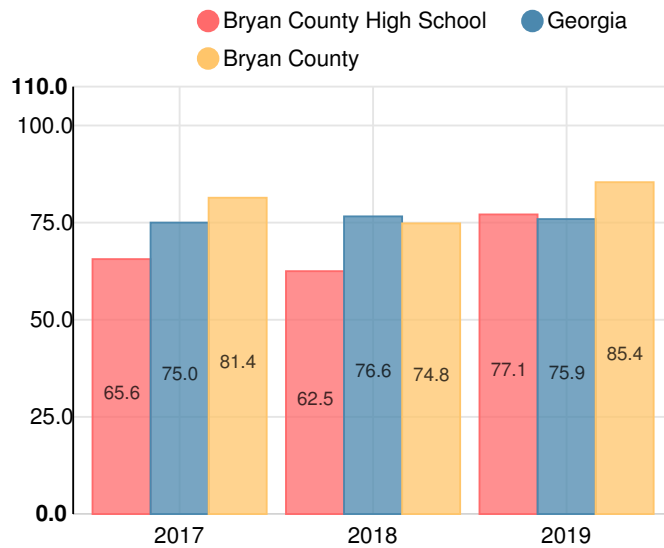

Bryan County High School

1234 Camellia Dr., Pembroke, GA 31321

912-626-5060

Grades: 9-12

Enrollment: 563 students

Note: For information on educator qualifications and other federal reporting requirements, [click here](#). Discipline data are available in the [K-12 Student Discipline Dashboard](#).

Performance Snapshot

- Bryan County High School's **overall performance is higher than 57% of schools in the state** and is lower than its district.
- Its students' **academic growth is higher than 89% of schools in the state** and lower than its district.
- Its **four-year graduation rate is 83.8%**, which is **higher than 30% of high schools in the state** and lower than its district.
- **51.1% of graduates are college and career ready**.

School Wide

C77.1

Year	Bryan County High School
2019	C
2018	D
2017	D
2016	D
2015	D

Grade conversion	
A	90 - 100
B	80 - 89.9
C	70 - 79.9
D	60 - 69.9
F	0 - 59.9

CCRPI Single Score