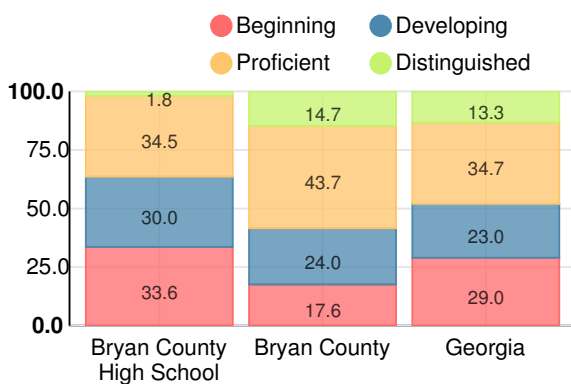

Financial Efficiency Star Rating

Per Pupil Expenditures

Race/Ethnicity

- Asian/Pacific Islander
- American Indian/Alaskan
- Black
- Hispanic
- Multi-racial
- White

Economically Disadvantaged (ED)

- ED
- Not ED

Students with Disability (SWD)

- SWD
- Not SWD

English Language Learners (ELL)

- ELL
- Not ELL

High School

CCRPI Score

Bryan County High School

Indicator	2019
Content Mastery	53.1
Progress	92.5
Closing Gaps	100.0
Readiness	72.7
Graduation Rate	83.3
CCRPI Score	77.1

American Literature & Composition

Percent of students scoring in each performance level on 2019 Georgia Milestones

Coordinate Algebra/Algebra I

Percent of students scoring in each performance level on 2019 Georgia Milestones

Biology

Percent of students scoring in each performance level on 2019 Georgia Milestones

US History

Percent of students scoring in each performance level on 2019 Georgia Milestones

College & Career Readiness