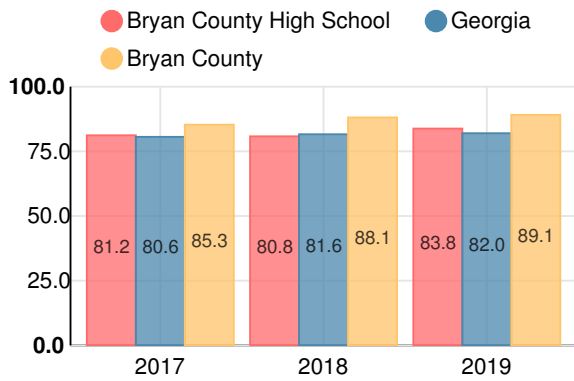

Biology

Percent of students scoring in each performance level on 2019 Georgia Milestones

US History

Percent of students scoring in each performance level on 2019 Georgia Milestones

College & Career Readiness

Percent of 12th grade students who are college and career ready

Accelerated Course Taking

Percent of high school graduates earning high school credit for accelerated enrollment

Four-Year Graduation Rate

College Enrollment Rate