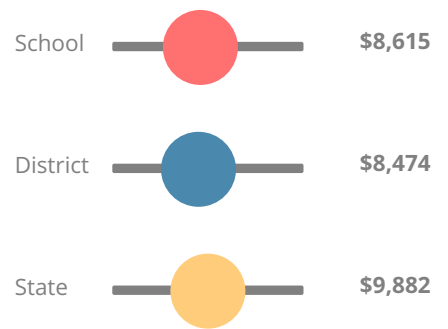

CCRPI Single Score

Student Mobility Rate

6.5%

School Climate Star Rating

Financial Efficiency Star Rating

Per Pupil Expenditures

Race/Ethnicity

Economically Disadvantaged (ED)