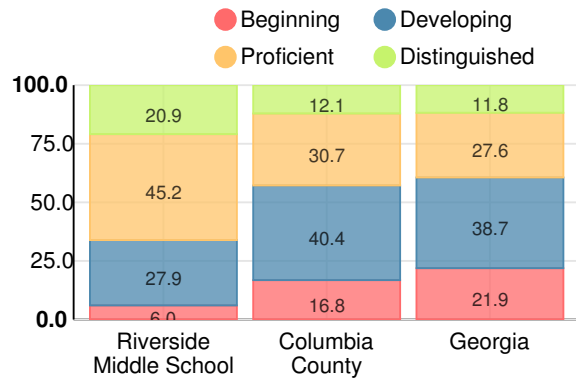

Performance Snapshot

- Riverside Middle School's **overall performance is higher than 75% of schools in the state** and is similar to its district.
- Its students' **academic growth is higher than 58% of schools in the state** and higher than its district.
- **86.2% of its 8th grade students are reading at or above the grade level target**.

CCRPI Single Score

Student Mobility Rate

6.5%

School Climate Star Rating

Financial Efficiency Star Rating

Per Pupil Expenditures

Race/Ethnicity

Economically Disadvantaged (ED)

Students with Disability (SWD)

English Language Learners (ELL)

Middle School

CCRPI Score

Riverside Middle School

| Indicator | 2019 |
|--------------------|-------------|
| Content Mastery | 88.2 |
| Progress | 83.9 |
| Closing Gaps | 56.3 |
| Readiness | 90.9 |
| CCRPI Score | 82.5 |

English

Percent of students scoring in each performance level on 2019 Georgia Milestones for middle school grades

Mathematics

Percent of students scoring in each performance level on 2019 Georgia Milestones for middle school grades