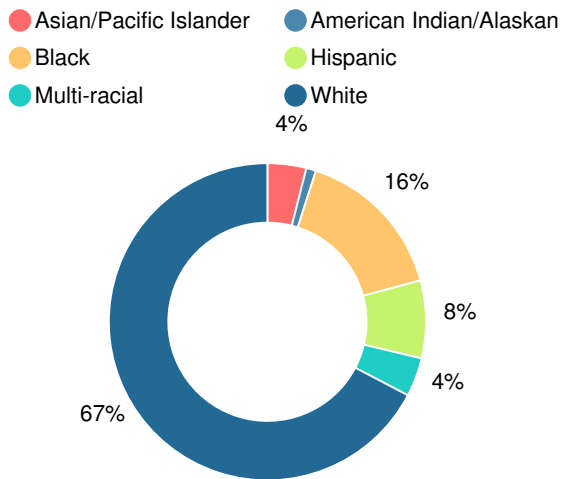

Race/Ethnicity