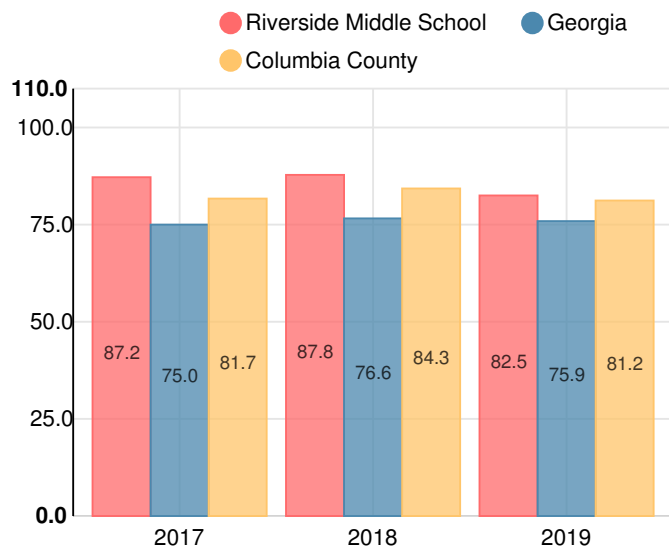

Riverside Middle School

1095 Fury's Ferry Road, Evans, GA 30809

706-868-3712

Grades: 6-8

Enrollment: 675 students

Note: For information on educator qualifications and other federal reporting requirements, [click here](#). Discipline data are available in the [K-12 Student Discipline Dashboard](#).

Performance Snapshot

- Riverside Middle School's **overall performance is higher than 75% of schools in the state** and is similar to its district.
- Its students' **academic growth is higher than 58% of schools in the state** and higher than its district.
- **86.2% of its 8th grade students are reading at or above the grade level target**.

School Wide

B82.5

Year	Riverside Middle School
2019	B
2018	B
2017	B
2016	B
2015	B

Grade conversion	
A	90 - 100
B	80 - 89.9
C	70 - 79.9
D	60 - 69.9
F	0 - 59.9

CCRPI Single Score