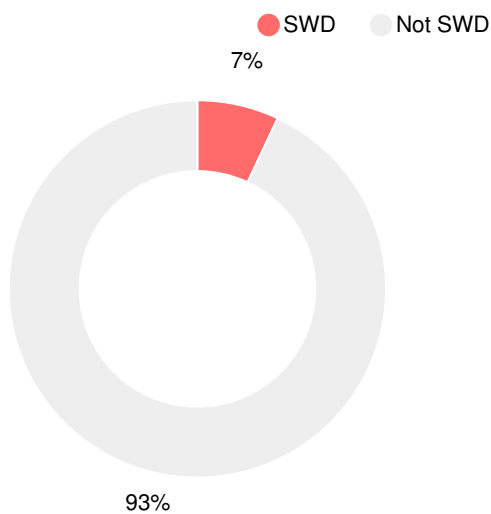

CCRPI Single Score

Student Mobility Rate

6.5%

School Climate Star Rating

Financial Efficiency Star Rating

Per Pupil Expenditures

Race/Ethnicity

Economically Disadvantaged (ED)

Students with Disability (SWD)

English Language Learners (ELL)

Middle School

CCRPI Score

Riverside Middle School

| Indicator | 2019 |
|--------------------|-------------|
| Content Mastery | 88.2 |
| Progress | 83.9 |
| Closing Gaps | 56.3 |
| Readiness | 90.9 |
| CCRPI Score | 82.5 |