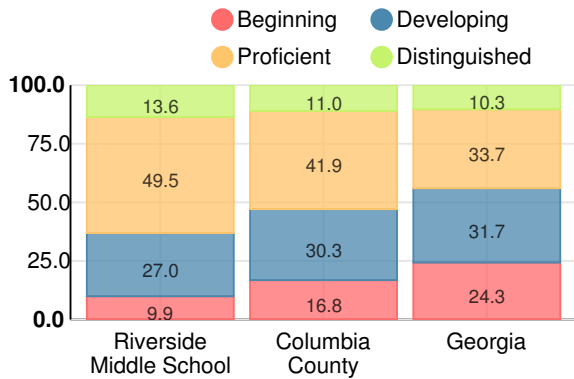

Performance Snapshot

- Riverside Middle School's **overall performance is higher than 75% of schools in the state** and is similar to its district.
- Its students' **academic growth is higher than 58% of schools in the state** and higher than its district.
- **86.2% of its 8th grade students are reading at or above the grade level target**.

CCRPI Single Score

Student Mobility Rate

6.5%

School Climate Star Rating

Financial Efficiency Star Rating

Per Pupil Expenditures

Race/Ethnicity

Economically Disadvantaged (ED)

Students with Disability (SWD)

English Language Learners (ELL)

Middle School

CCRPI Score

Riverside Middle School

| Indicator | 2019 |
|--------------------|-------------|
| Content Mastery | 88.2 |
| Progress | 83.9 |
| Closing Gaps | 56.3 |
| Readiness | 90.9 |
| CCRPI Score | 82.5 |

English

Percent of students scoring in each performance level on 2019 Georgia Milestones for middle school grades

Mathematics

Percent of students scoring in each performance level on 2019 Georgia Milestones for middle school grades