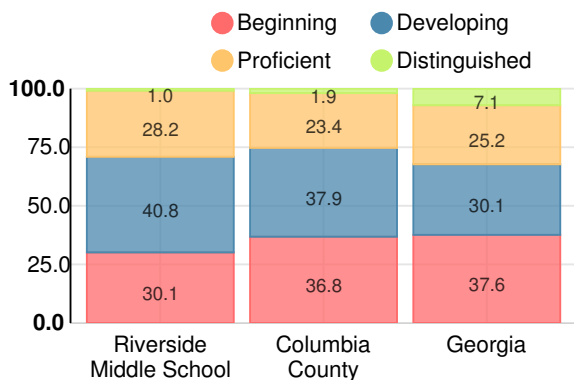

Performance Snapshot

- Riverside Middle School's **overall performance is higher than 75% of schools in the state** and is similar to its district.
- Its students' **academic growth is higher than 58% of schools in the state** and higher than its district.
- **86.2% of its 8th grade students are reading at or above the grade level target**.

Students with Disability (SWD)

English Language Learners (ELL)

Middle School

CCRPI Score

Riverside Middle School

| Indicator | 2019 |
|--------------------|-------------|
| Content Mastery | 88.2 |
| Progress | 83.9 |
| Closing Gaps | 56.3 |
| Readiness | 90.9 |
| CCRPI Score | 82.5 |

English

Percent of students scoring in each performance level on 2019 Georgia Milestones for middle school grades

Mathematics

Percent of students scoring in each performance level on 2019 Georgia Milestones for middle school grades

Science

Percent of students scoring in each performance level on 2019 Georgia Milestones for middle school grades

Social Studies

Percent of students scoring in each performance level on 2019 Georgia Milestones for middle school grades