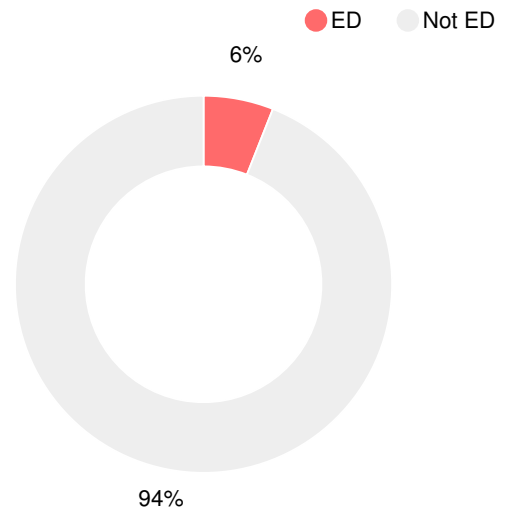

CCRPI Single Score

Student Mobility Rate

6.5%

School Climate Star Rating

Financial Efficiency Star Rating

Per Pupil Expenditures

Race/Ethnicity

Economically Disadvantaged (ED)

Students with Disability (SWD)

English Language Learners (ELL)

Middle School

CCRPI Score

Riverside Middle School

| Indicator | 2019 |
|--------------------|-------------|
| Content Mastery | 88.2 |
| Progress | 83.9 |
| Closing Gaps | 56.3 |
| Readiness | 90.9 |
| CCRPI Score | 82.5 |