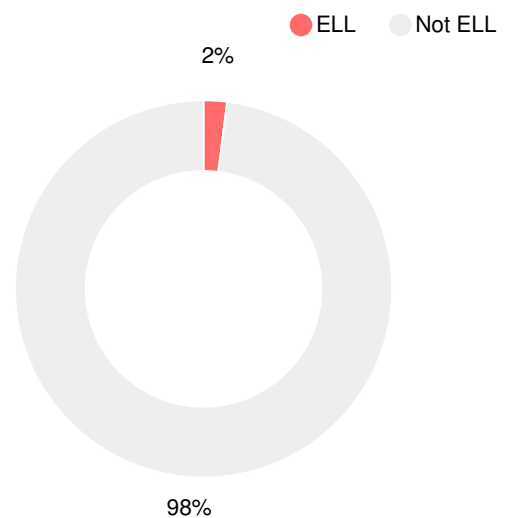

English Language Learners (ELL)