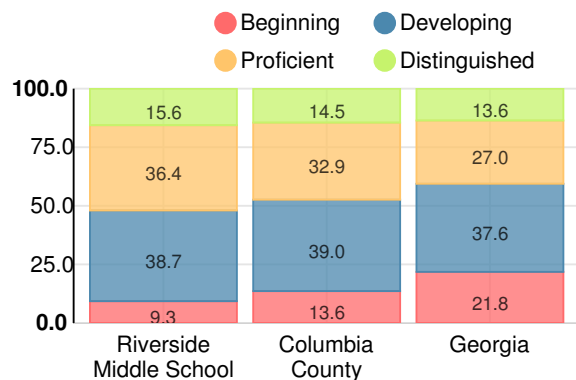

Performance Snapshot

- Riverside Middle School's **overall performance is higher than 75% of schools in the state** and is similar to its district.
- Its students' **academic growth is higher than 58% of schools in the state** and higher than its district.
- **86.2% of its 8th grade students are reading at or above the grade level target**.

Students with Disability (SWD)

English Language Learners (ELL)

Middle School

CCRPI Score

Riverside Middle School

| Indicator | 2019 |
|--------------------|-------------|
| Content Mastery | 88.2 |
| Progress | 83.9 |
| Closing Gaps | 56.3 |
| Readiness | 90.9 |
| CCRPI Score | 82.5 |

English

Percent of students scoring in each performance level on 2019 Georgia Milestones for middle school grades

Mathematics

Percent of students scoring in each performance level on 2019 Georgia Milestones for middle school grades

Science

Percent of students scoring in each performance level on 2019 Georgia Milestones for middle school grades

Social Studies

Percent of students scoring in each performance level on 2019 Georgia Milestones for middle school grades