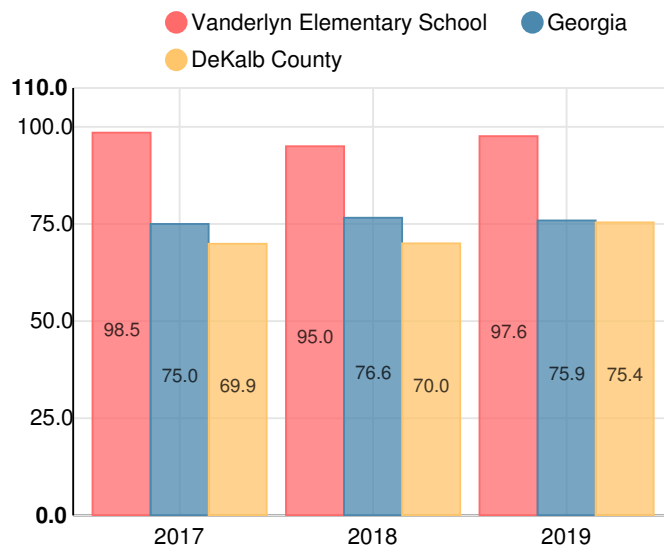

Vanderlyn Elementary School

- 1877 Vanderlyn Drive, Dunwoody, GA 30338
- 678.874.9002
- Grades: K-5
- Enrollment: 646 students
- Greatest Gains (Silver)/Highest Performing (Gold)

Performance Snapshot

- Vanderlyn Elementary School's **overall performance is higher than 99% of schools in the state** and is higher than its district.
- Its students' **academic growth is higher than 95% of schools in the state** and higher than its district.
- **83.9% of its 3rd grade students are reading at or above the grade level target.**

Note: For information on educator qualifications and other federal reporting requirements, [click here](#). Discipline data are available in the [K-12 Student Discipline Dashboard](#).

School Wide

A97.6

Year	Vanderlyn Elementary School
2019	A
2018	A
2017	A
2016	A
2015	A

Grade conversion	
A	90 - 100
B	80 - 89.9
C	70 - 79.9
D	60 - 69.9
F	0 - 59.9

CCRPI Single Score