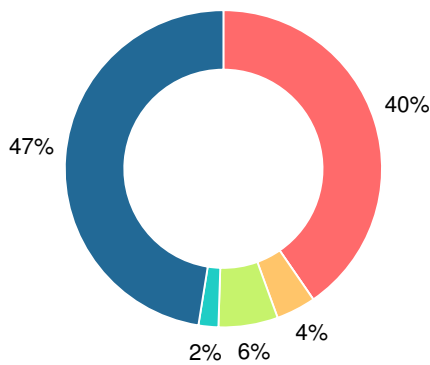

### CCRPI Single Score

Student Mobility Rate

20.0%

School Climate Star Rating

Financial Efficiency Star Rating

Per Pupil Expenditures

Race/Ethnicity

- Asian/Pacific Islander
- American Indian/Alaskan
- Black
- Hispanic
- Multi-racial
- White