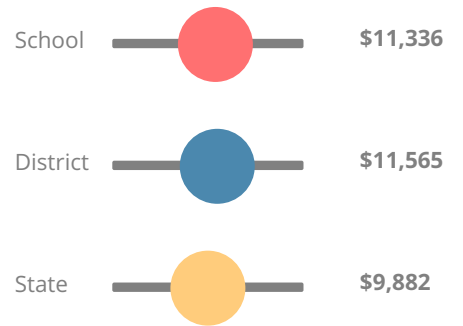

### CCRPI Single Score

Student Mobility Rate

20.0%

School Climate Star Rating

Financial Efficiency Star Rating

Per Pupil Expenditures

Race/Ethnicity

- Asian/Pacific Islander
- American Indian/Alaskan
- Black
- Hispanic
- Multi-racial
- White