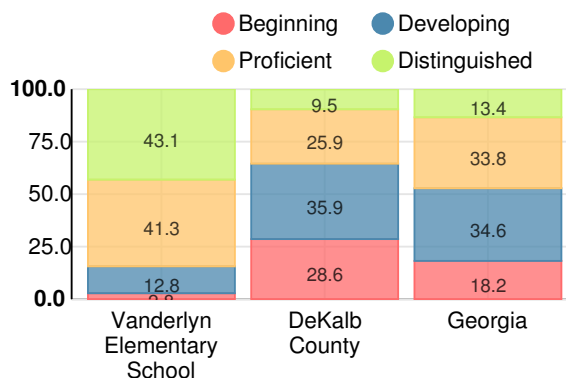

Mathematics

Percent of students scoring in each performance level on 2019 Georgia Milestones for elementary grades