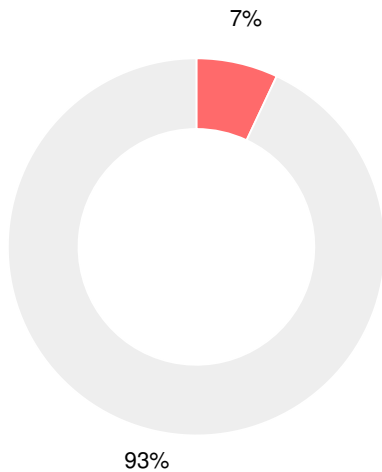

Students with Disability (SWD)

- SWD
- Not SWD