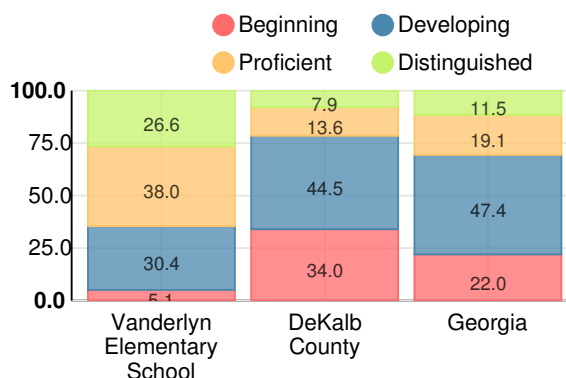

Social Studies

Percent of students scoring in each performance level on 2019 Georgia Milestones for elementary grades