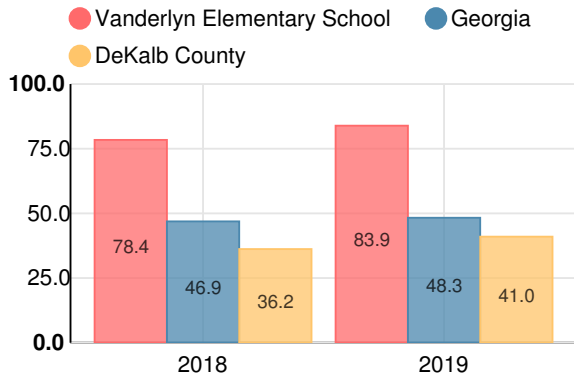

### Mathematics

Percent of students scoring in each performance level on 2019 Georgia Milestones for elementary grades

### Science

Percent of students scoring in each performance level on 2019 Georgia Milestones for elementary grades

### Social Studies

Percent of students scoring in each performance level on 2019 Georgia Milestones for elementary grades

**Reading at or above the Grade Level Target (3rd Grade)**

Percent of students in grade 3 achieving Lexile measure equal to or greater than 670