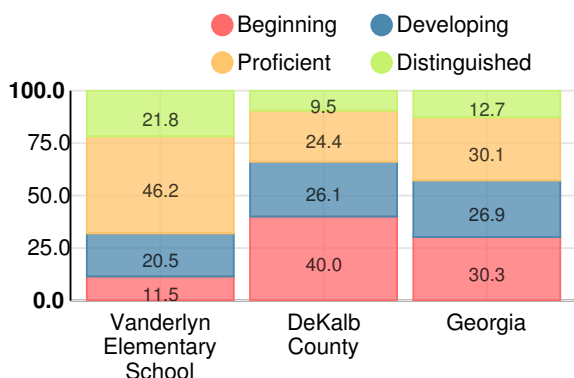

Science

Percent of students scoring in each performance level on 2019 Georgia Milestones for elementary grades