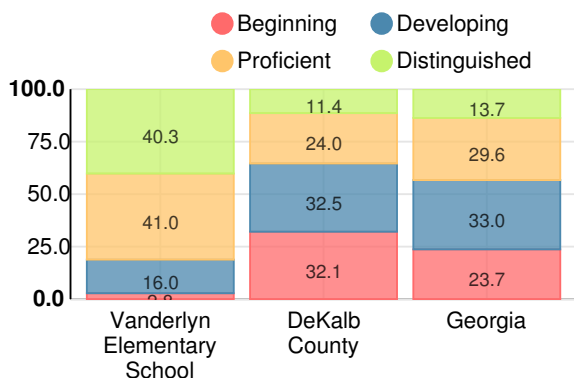

Elementary

CCRPI Score

Vanderlyn Elementary School

Indicator	2019
Content Mastery	98.4
Progress	97.8
Closing Gaps	100.0
Readiness	94.0
CCRPI Score	97.6

English

Percent of students scoring in each performance level on 2019 Georgia Milestones for elementary grades